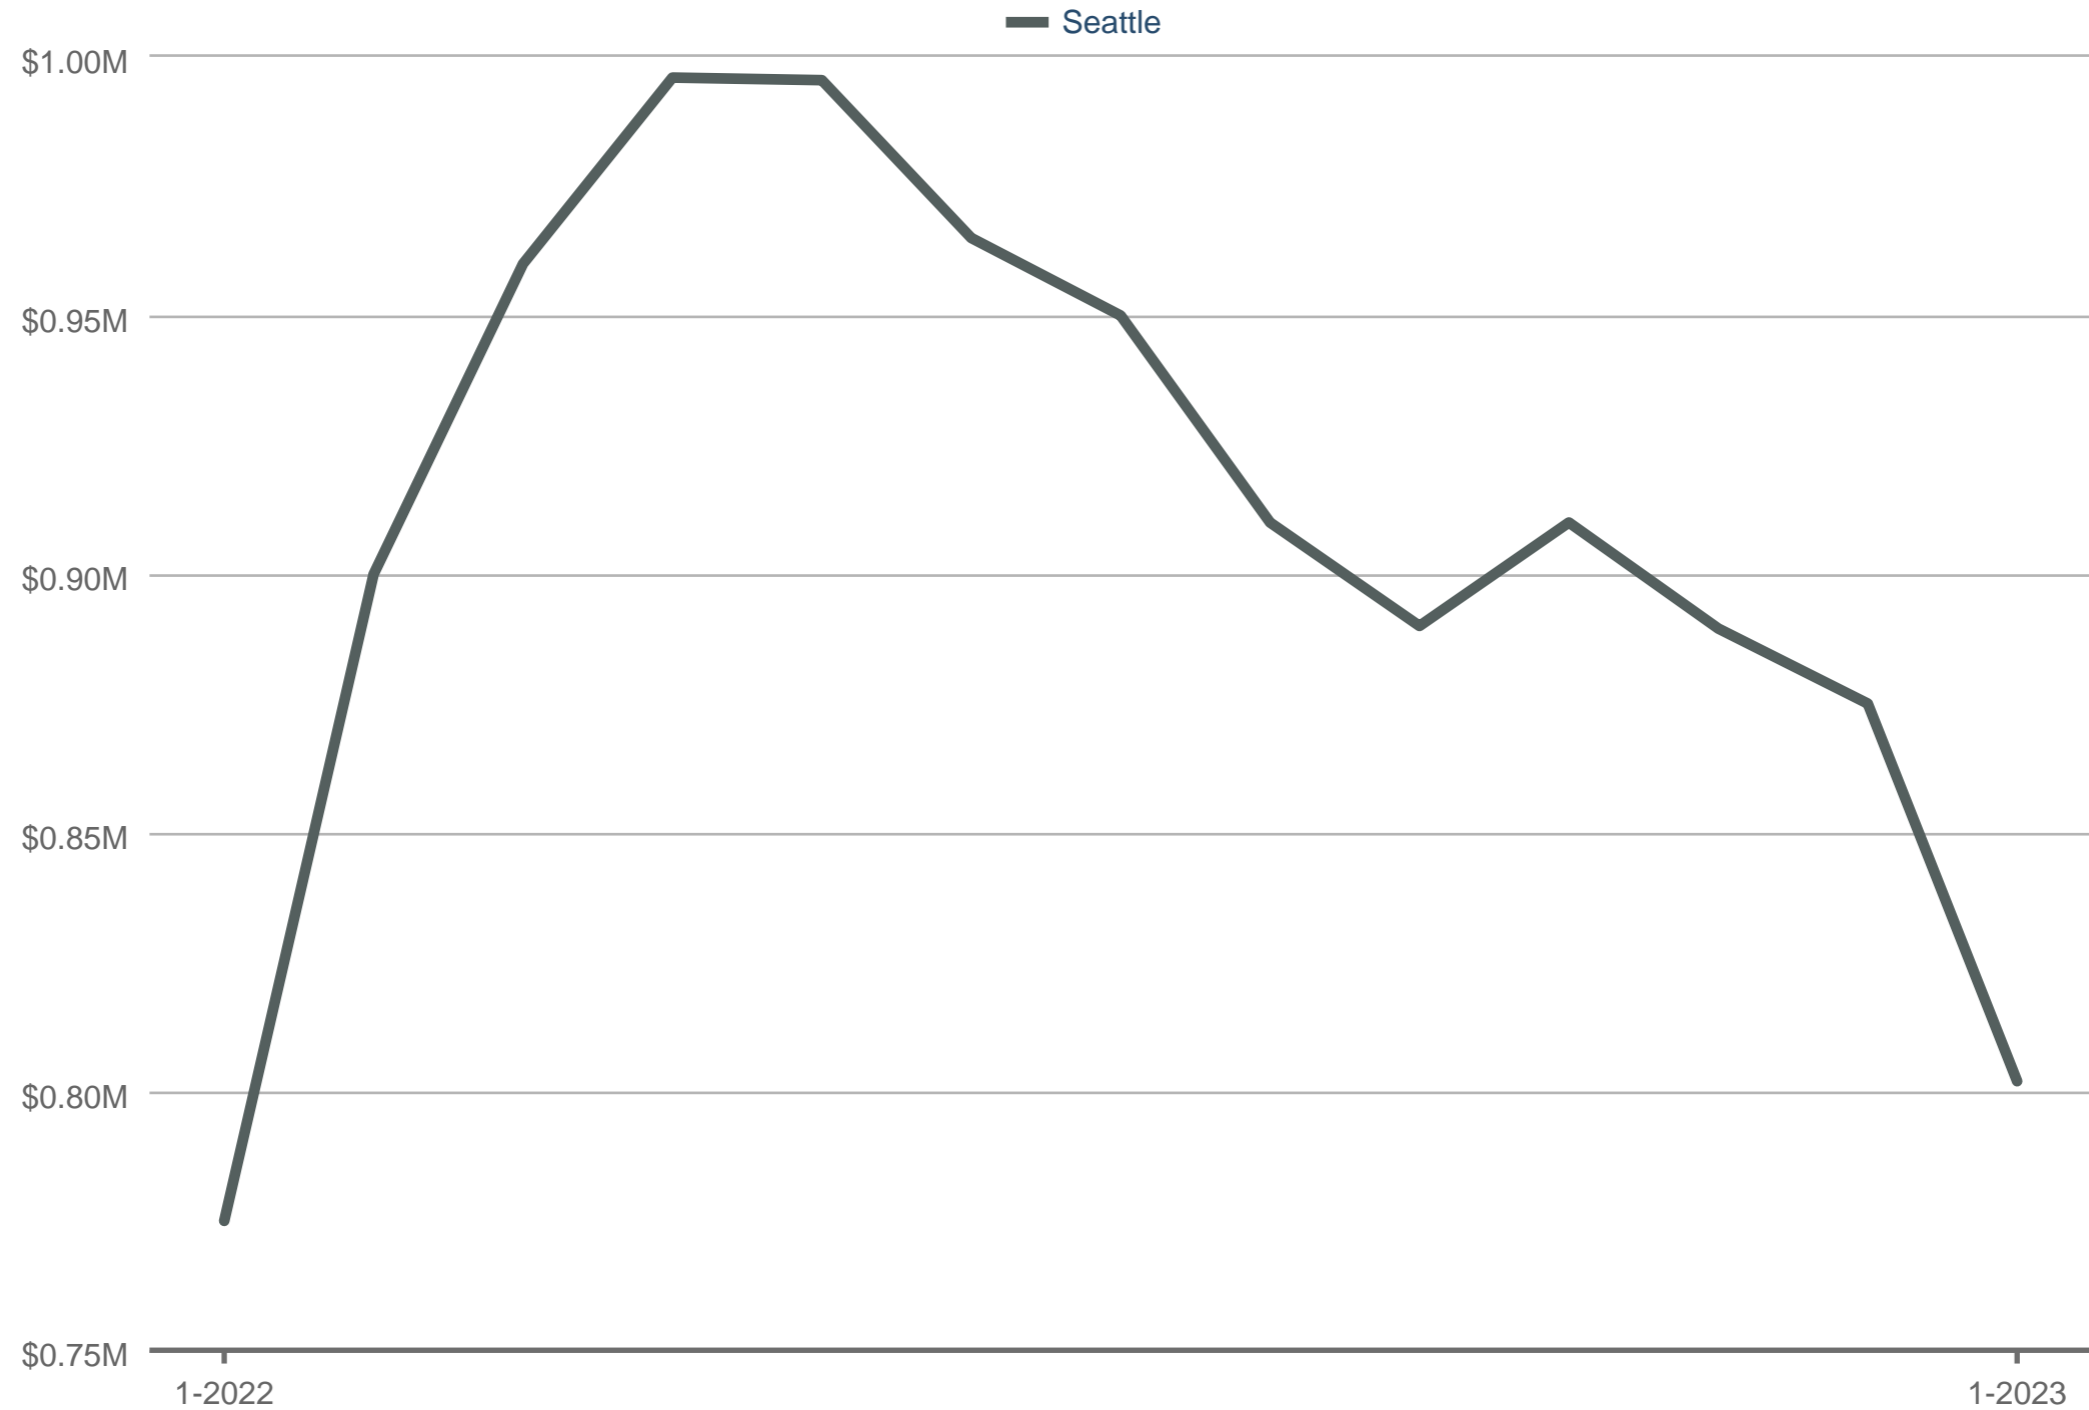

Median Sales Price

Seattle: Residential

Each data point is one month of activity. Data is from February 6, 2023.