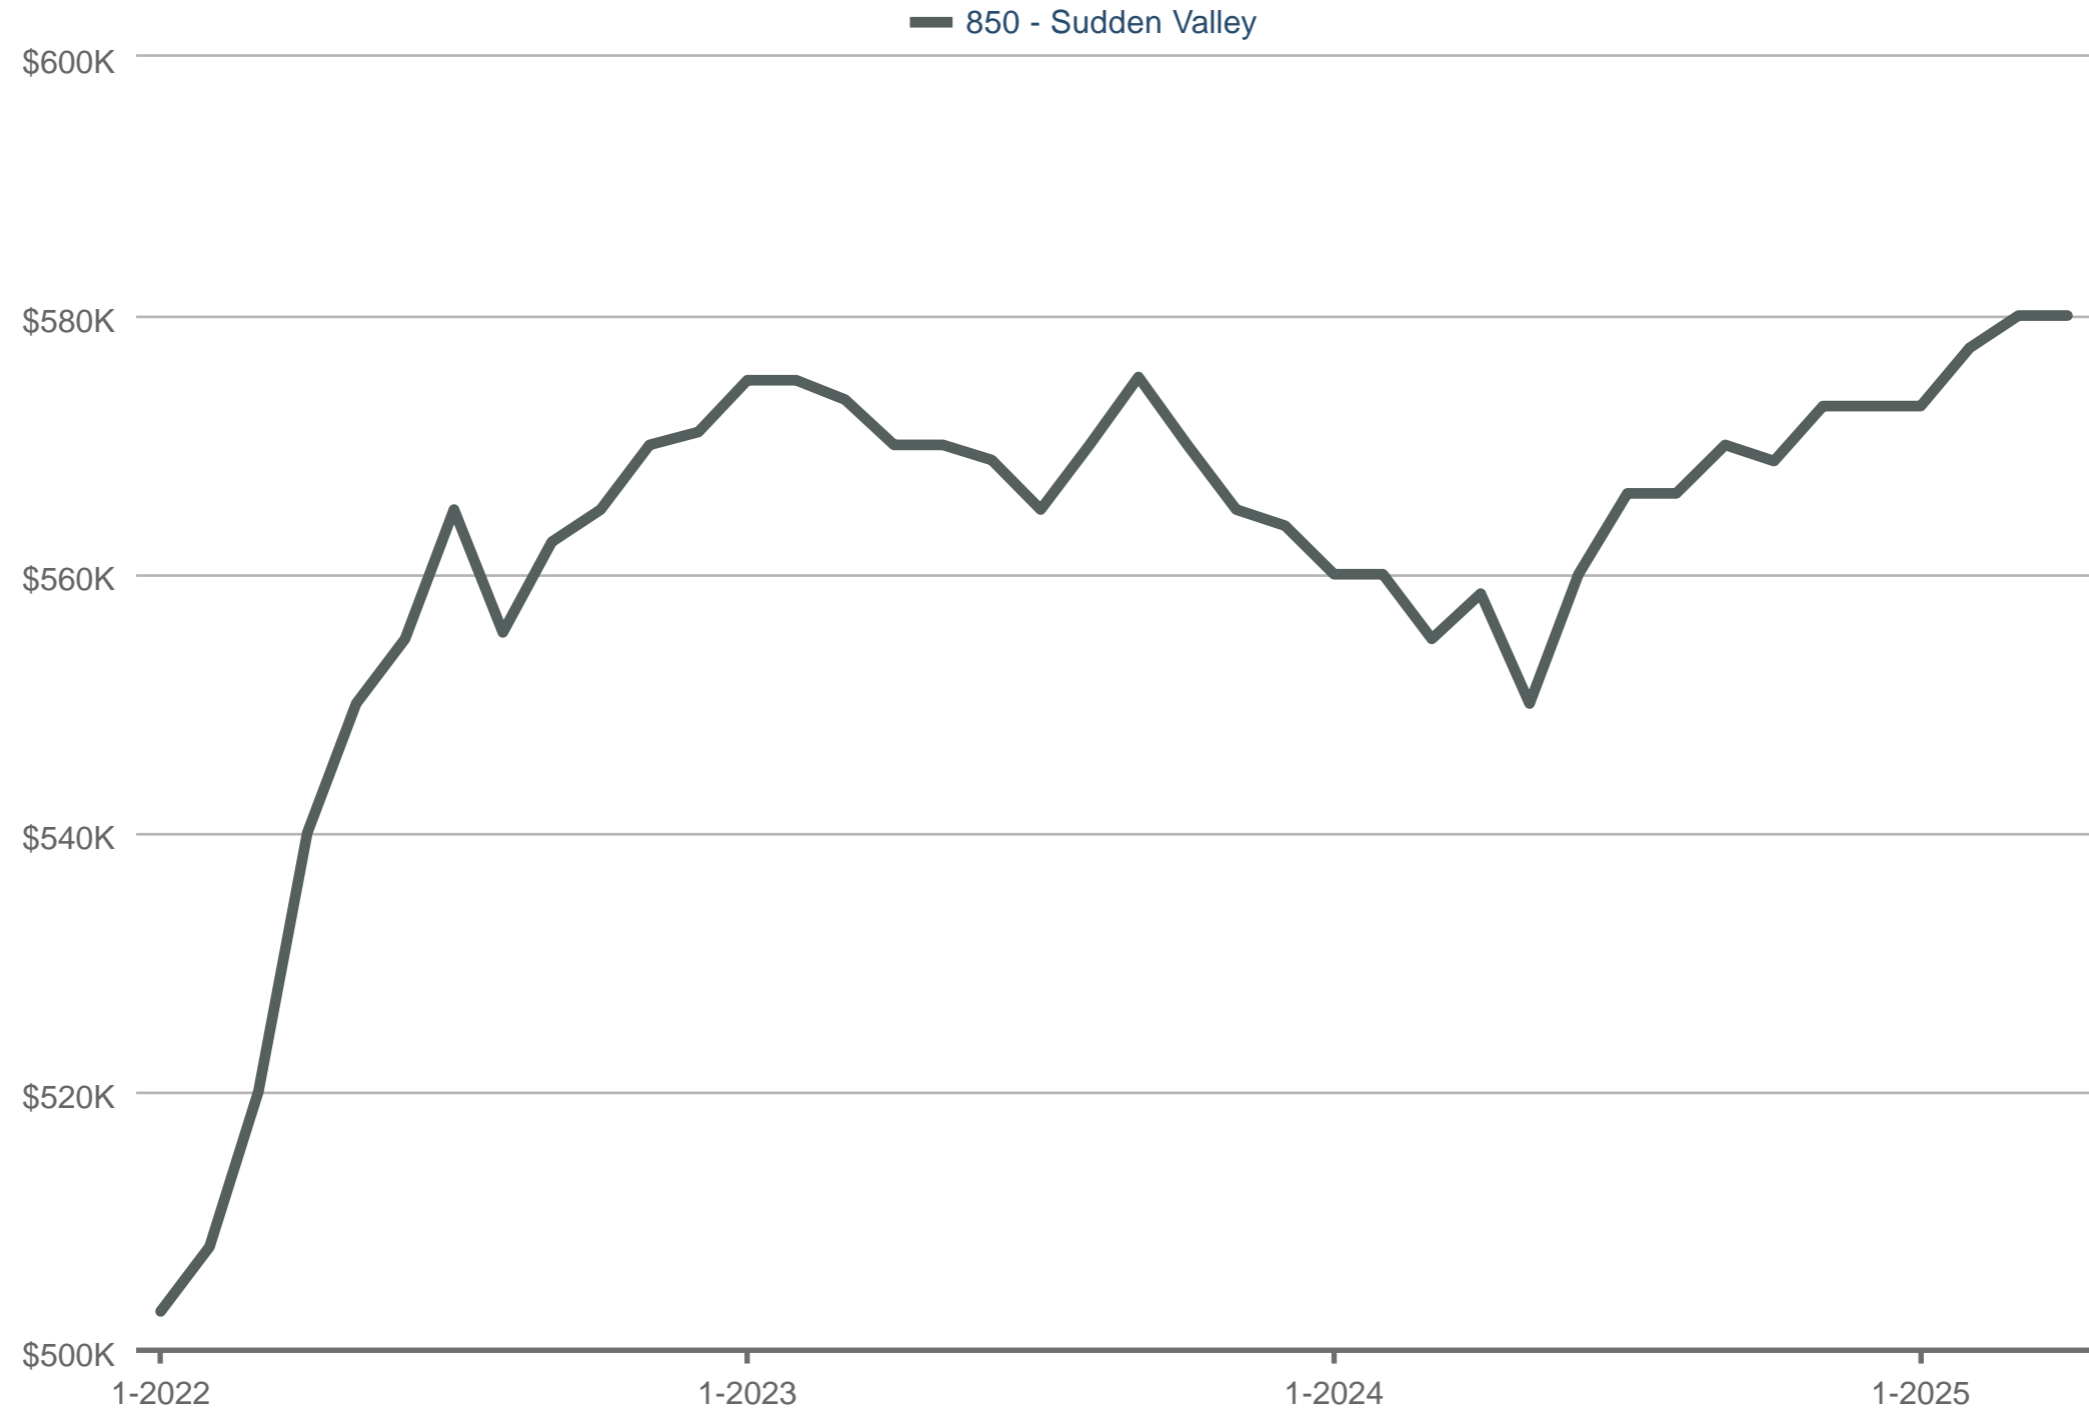

### Median Sales Price

850 - Sudden Valley: Residential

Each data point is 12 months of activity. Data is from May 17, 2025.