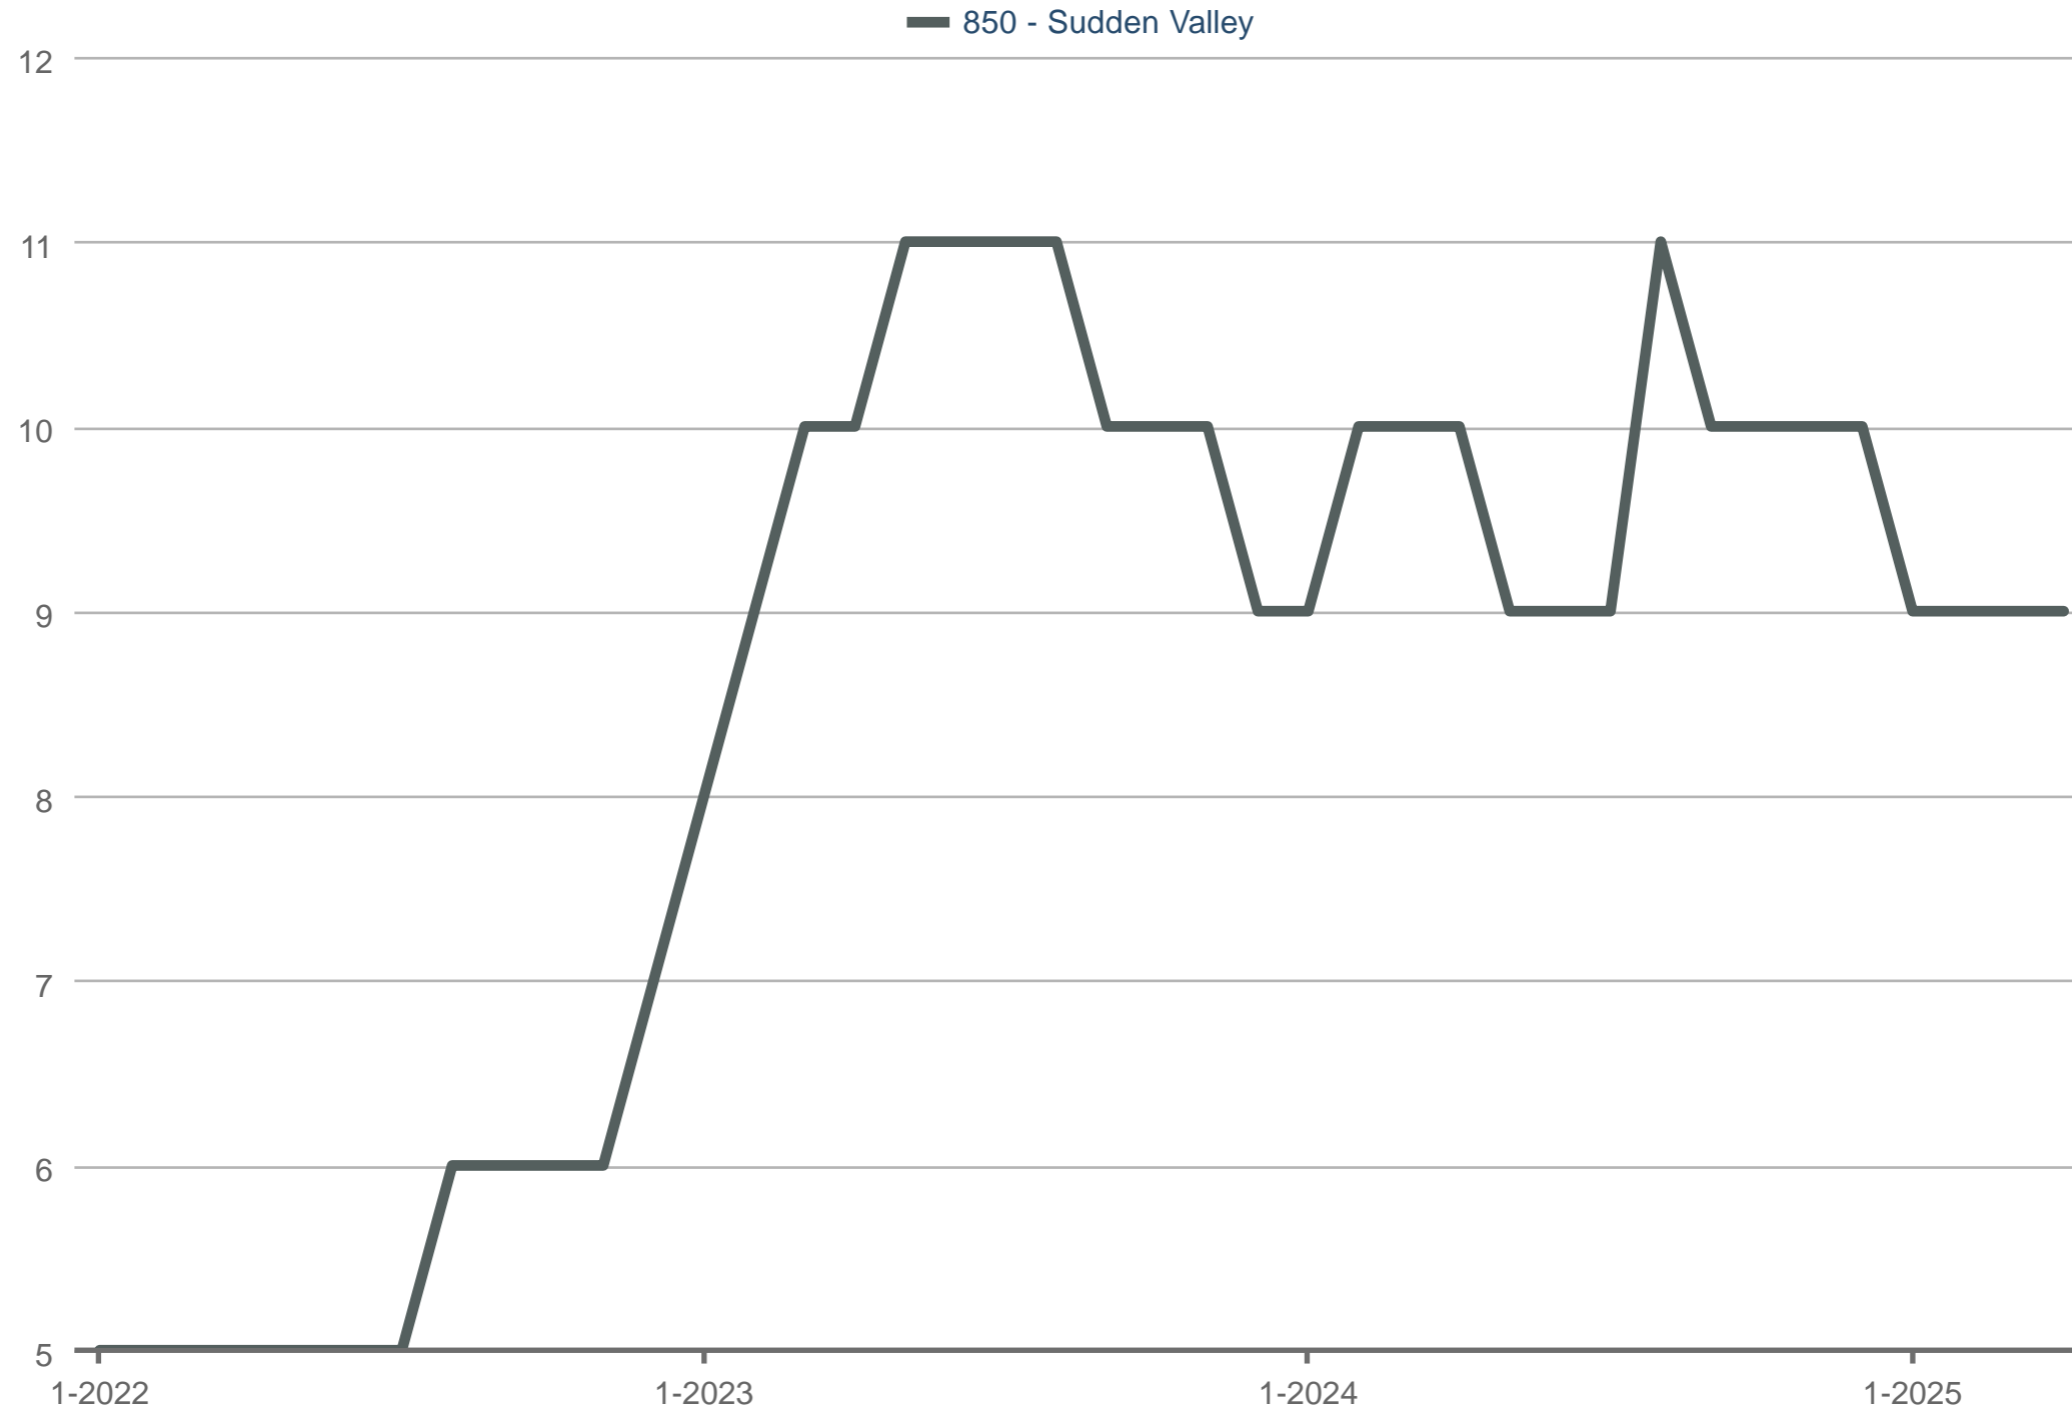

### Median Days on Market

850 - Sudden Valley: Residential

Each data point is 12 months of activity. Data is from May 17, 2025.