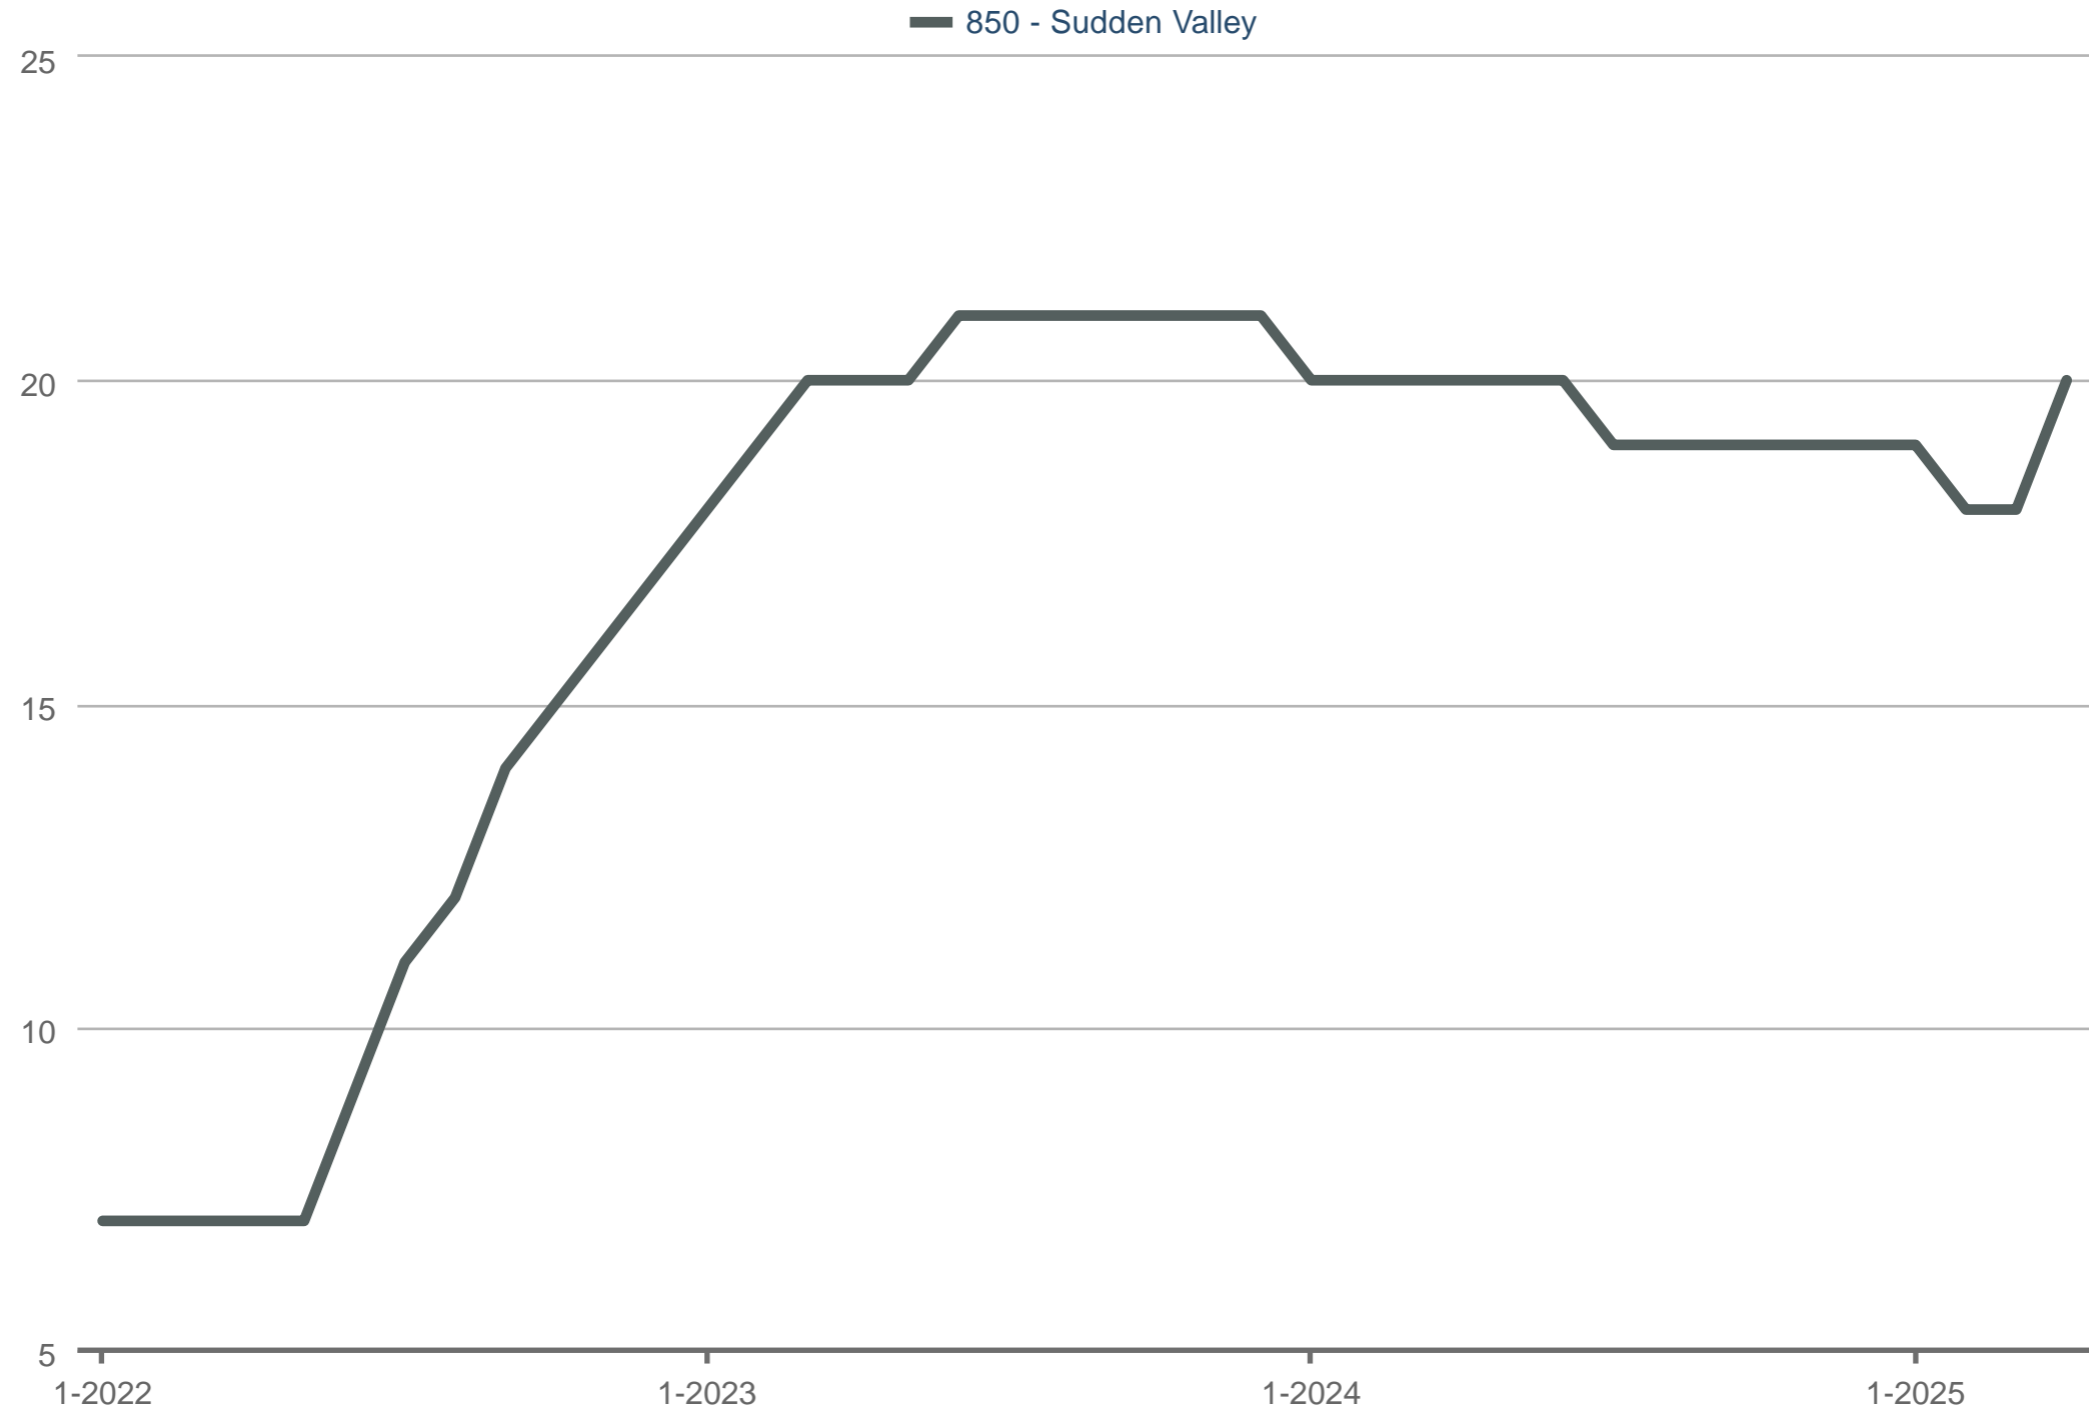

Homes for Sale

850 - Sudden Valley: Residential

Each data point is 12 months of activity. Data is from May 17, 2025.