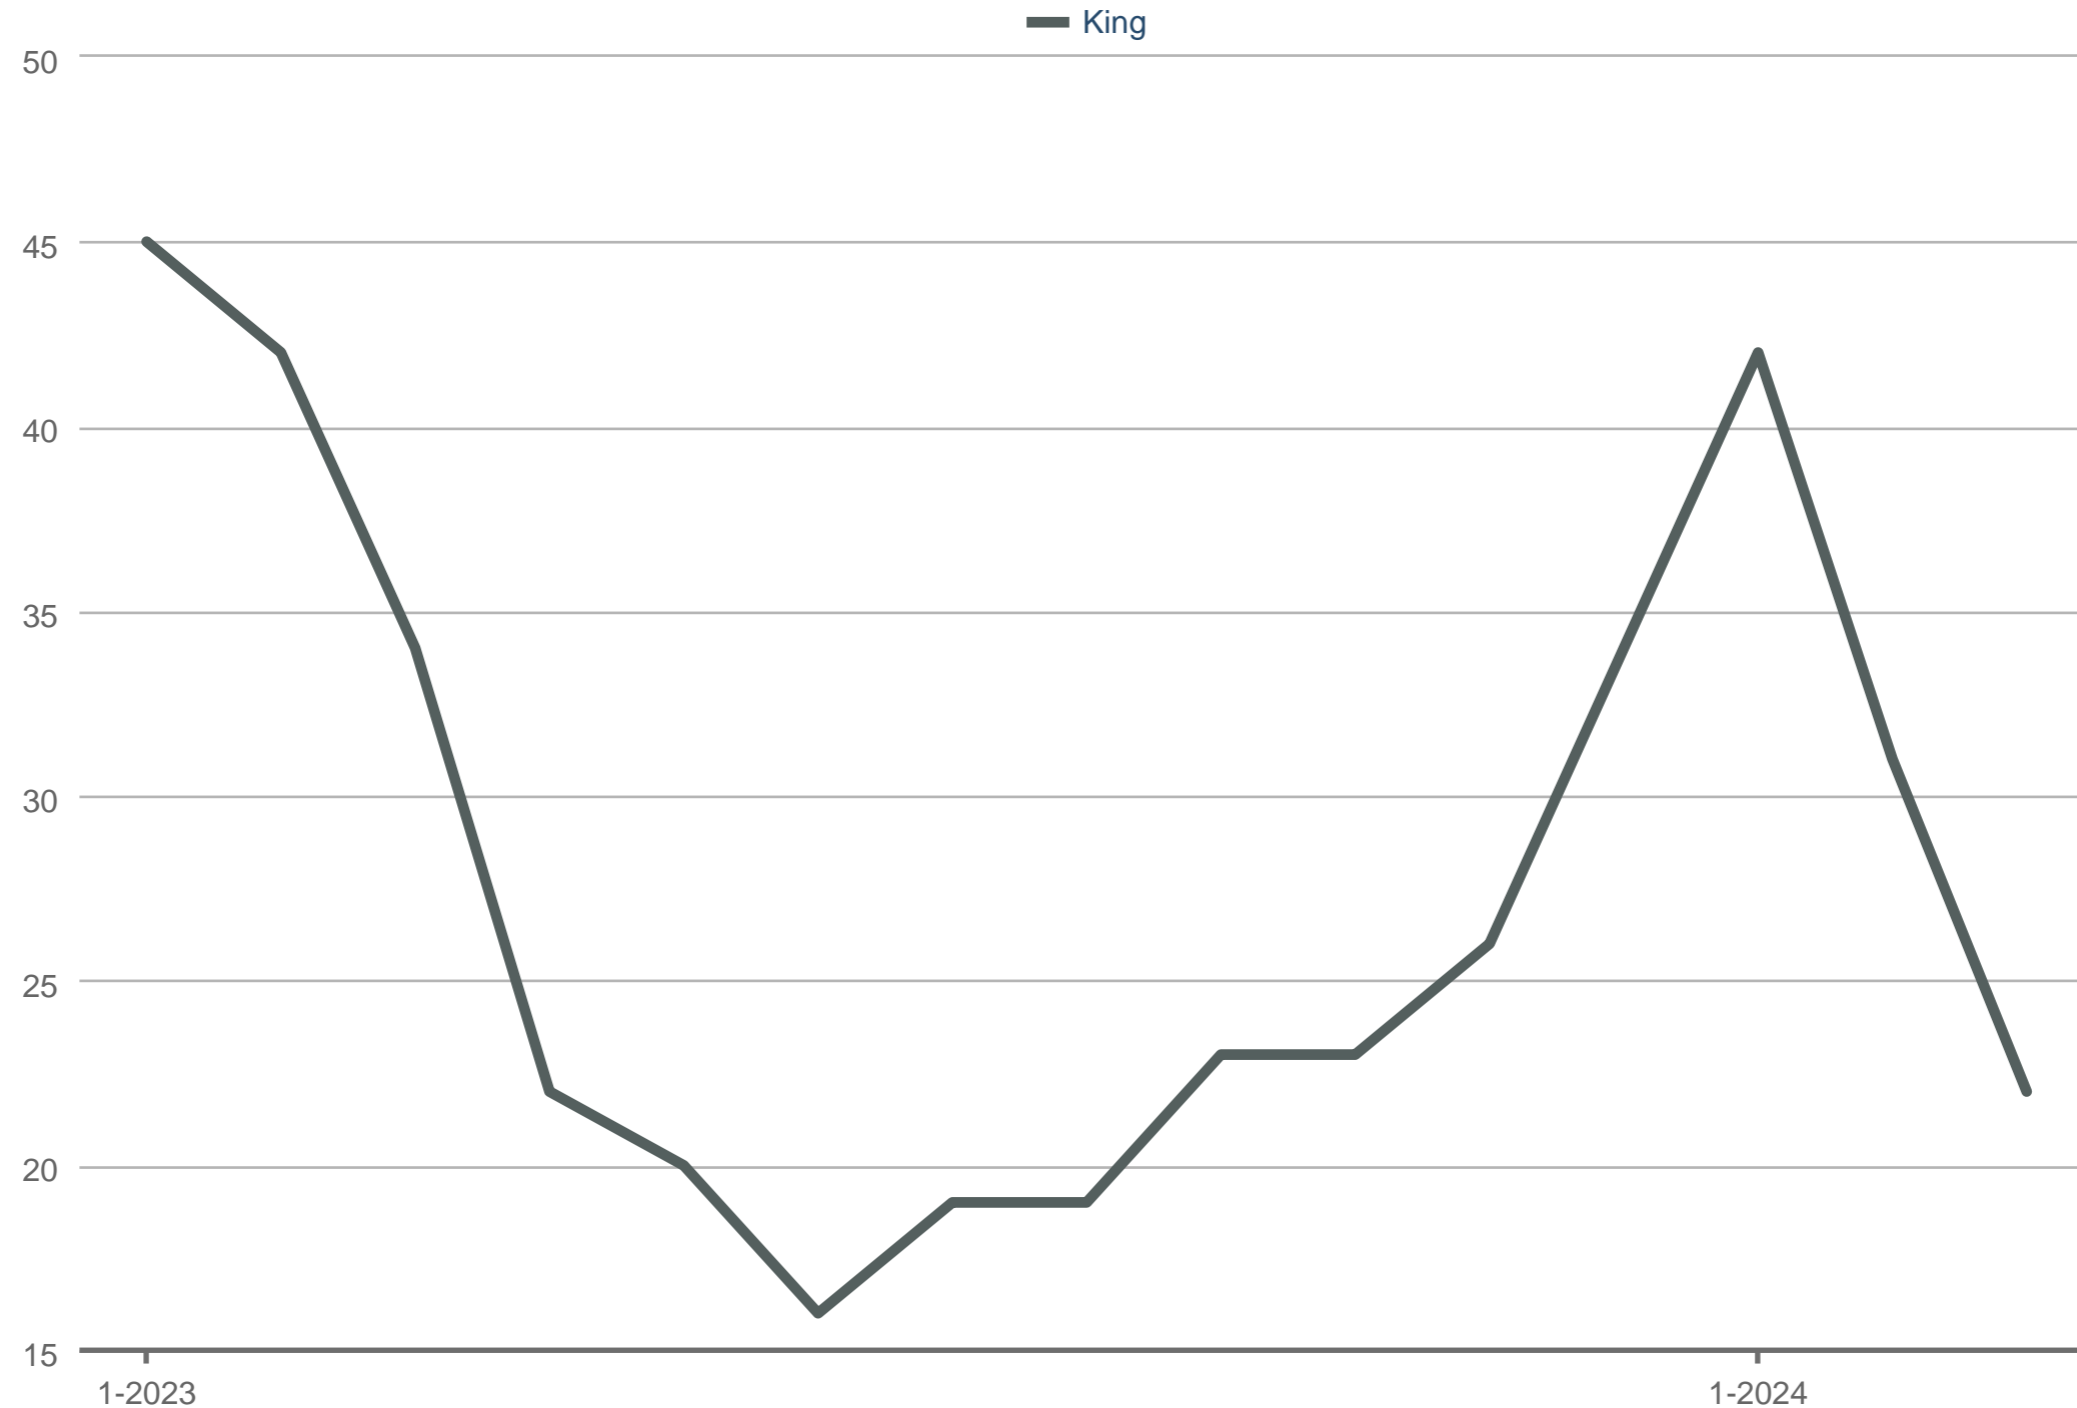

Average Days on Market

King: Residential

Each data point is one month of activity. Data is from April 23, 2024.