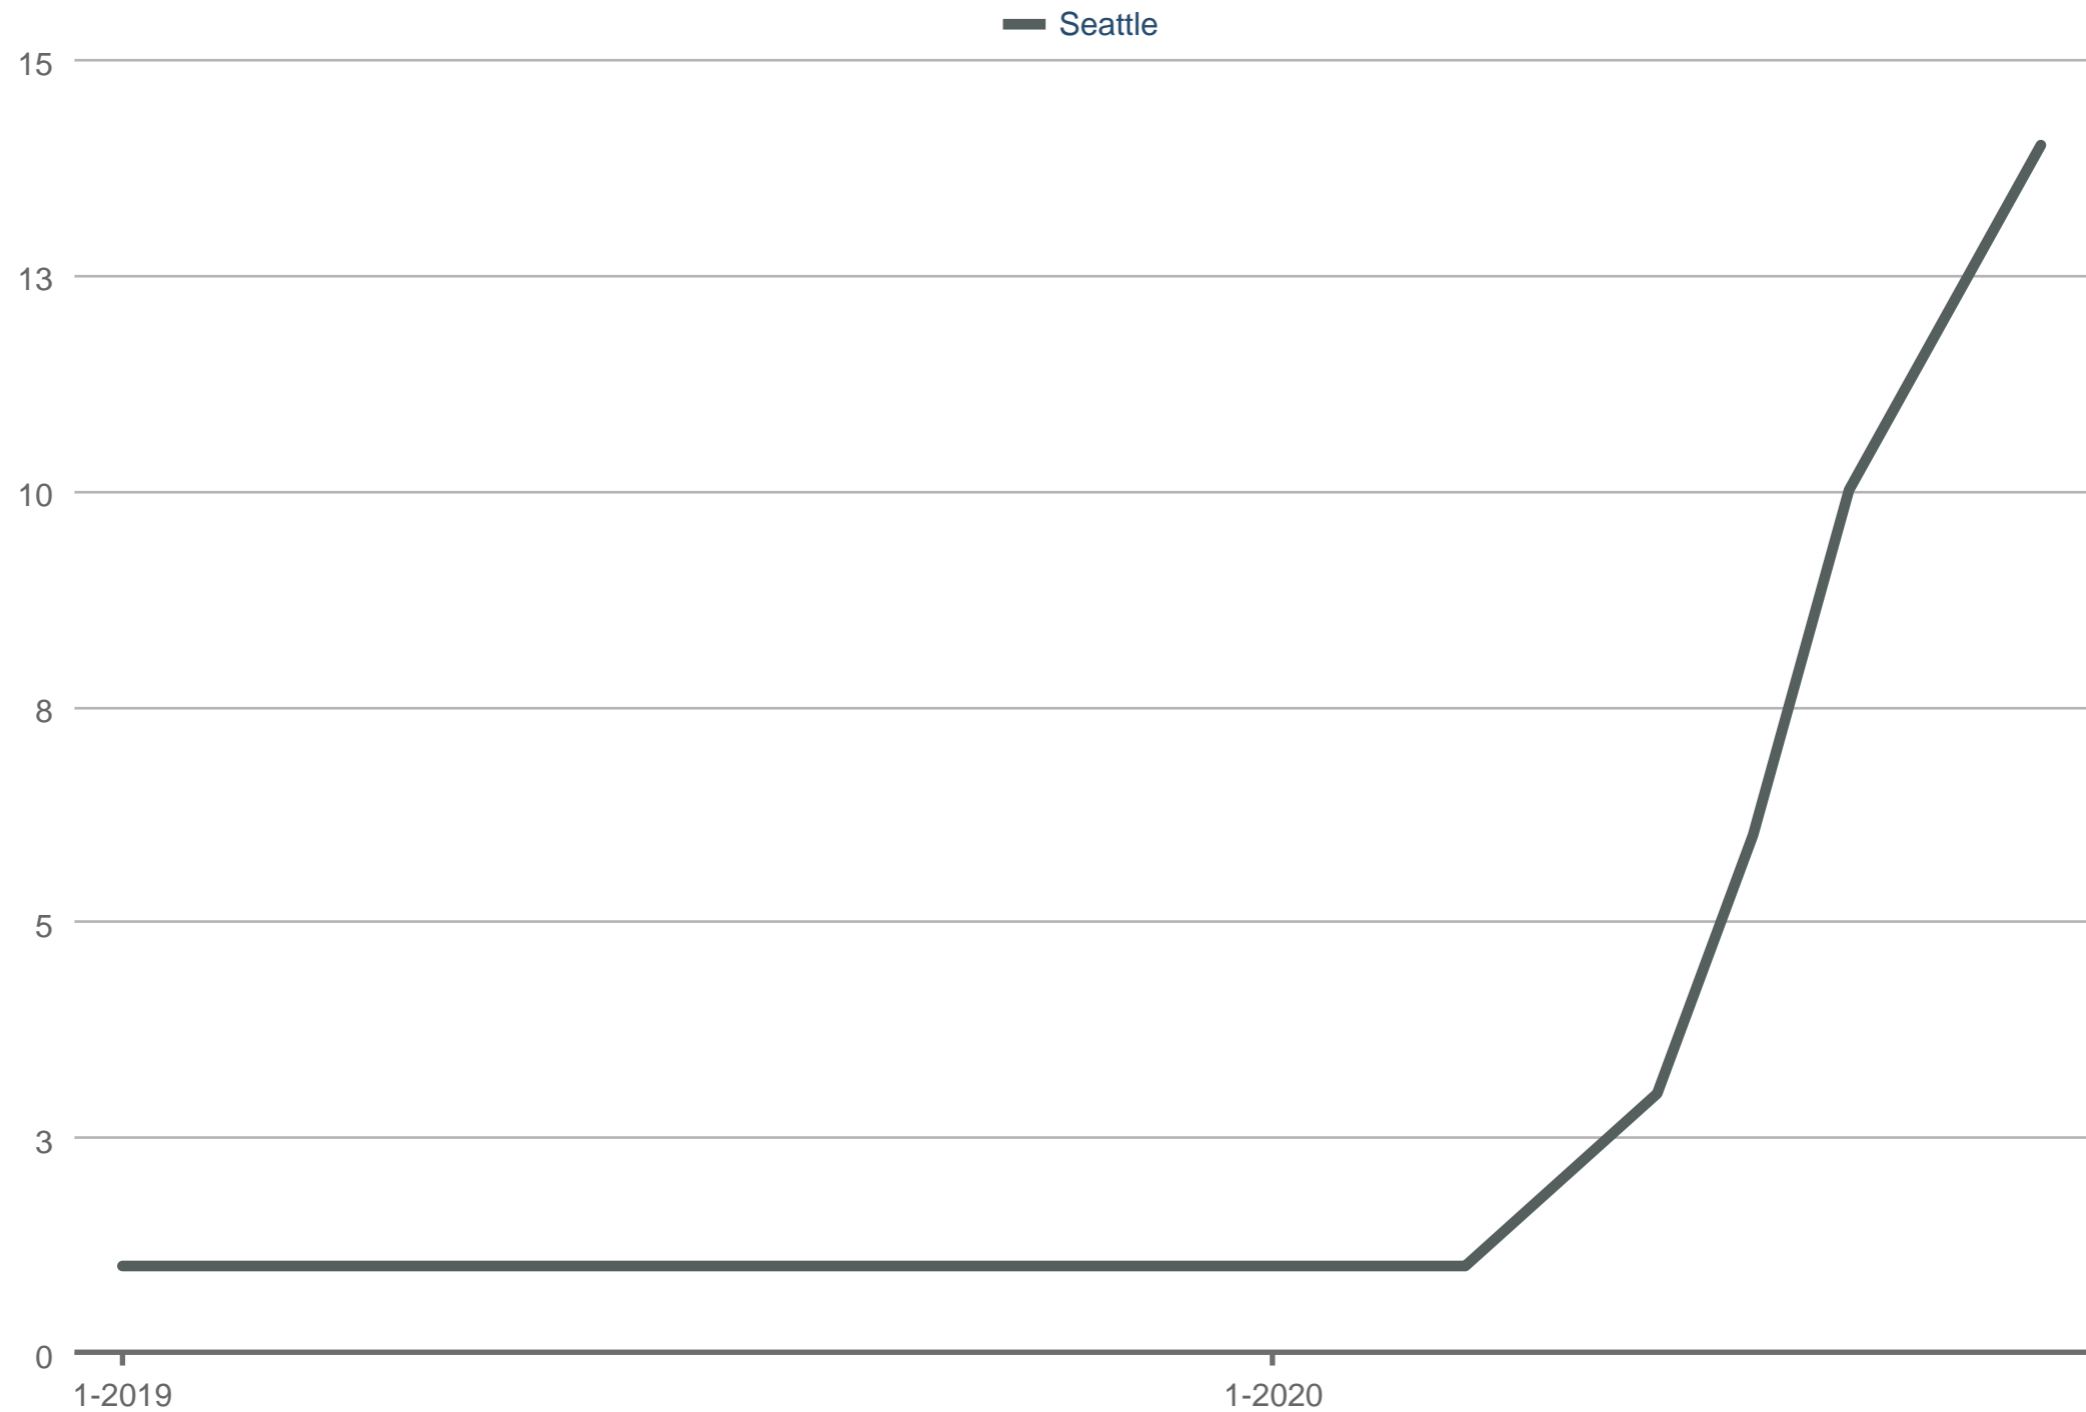

Median Showings to Pending

Seattle

Each data point is 12 months of activity. Data is from October 13, 2020.