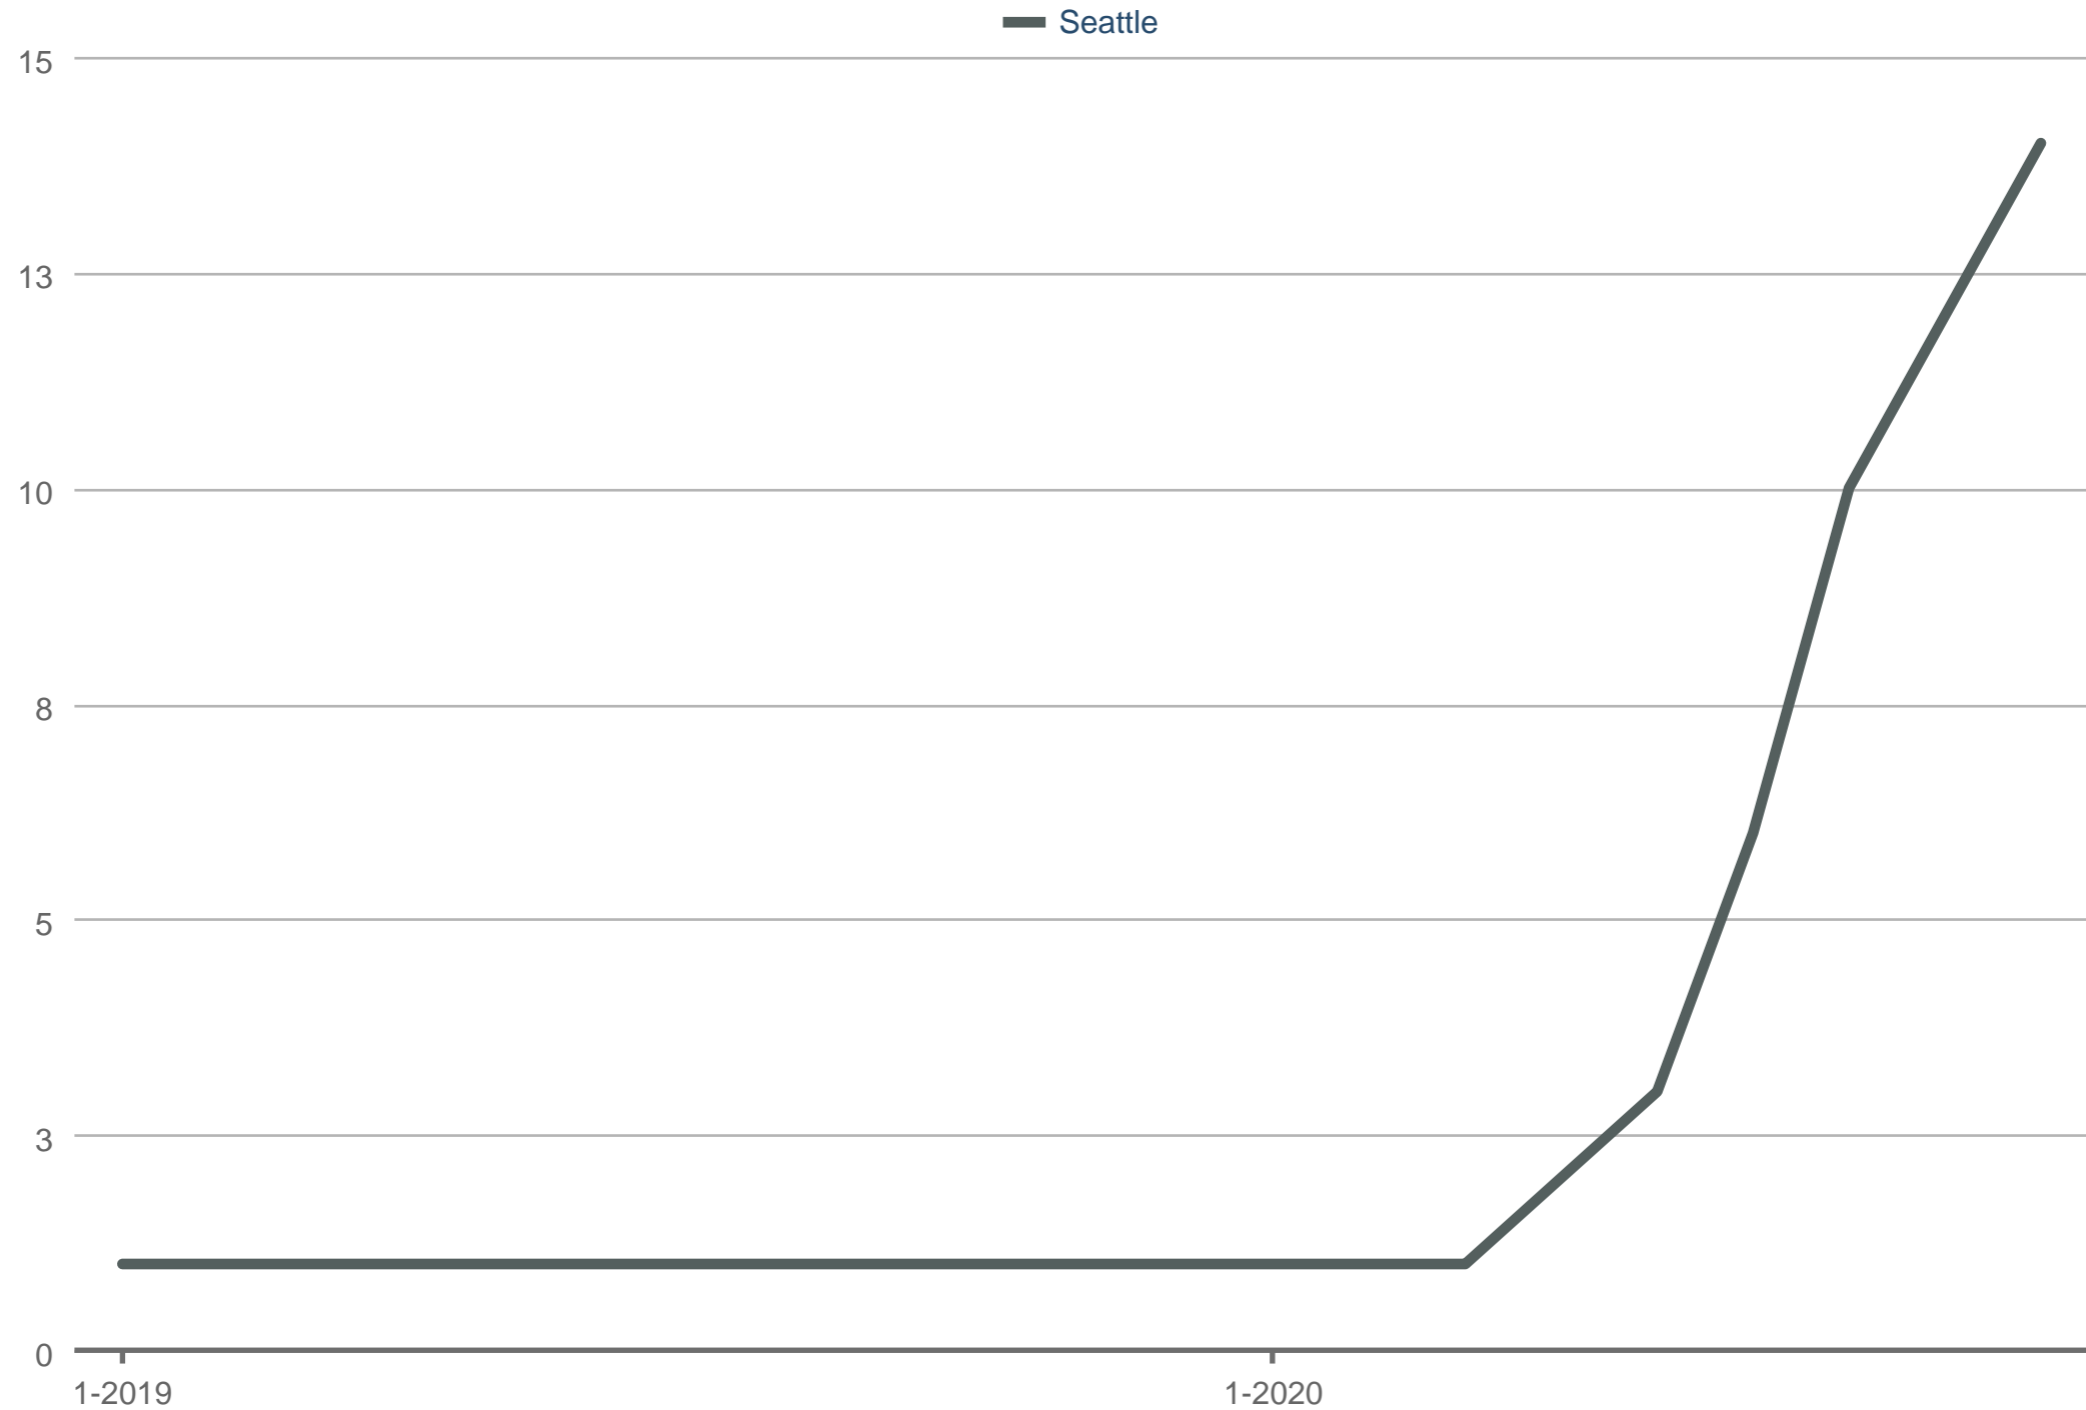

Median Showings to Pending

Seattle

Each data point is 12 months of activity. Data is from October 13, 2020.