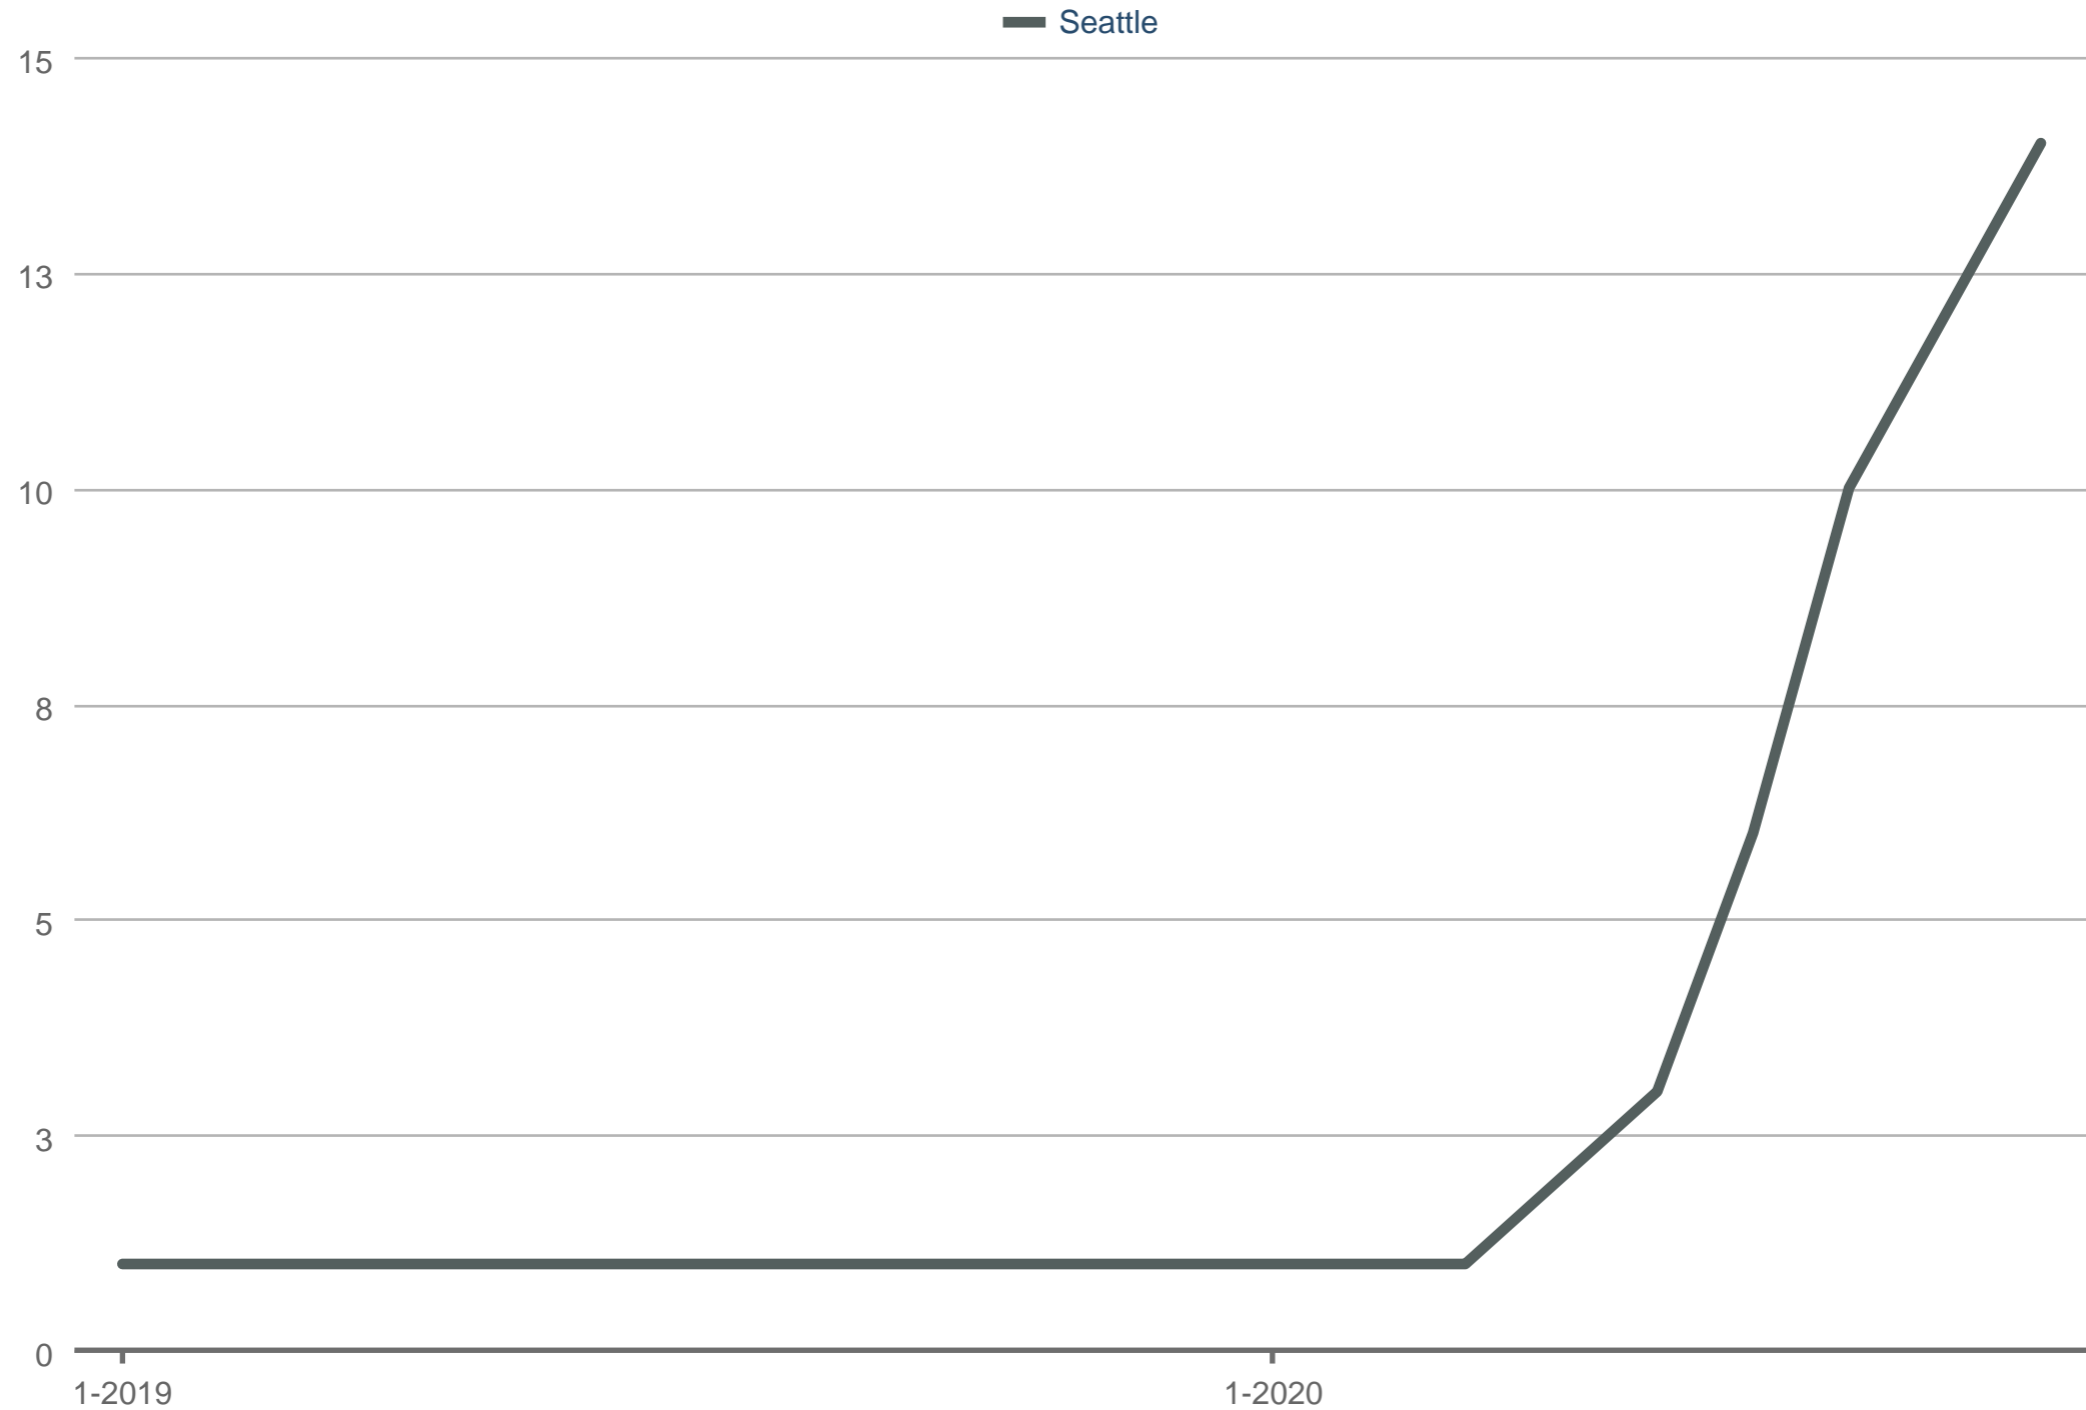

### Median Showings to Pending

Seattle

Each data point is 12 months of activity. Data is from October 13, 2020.