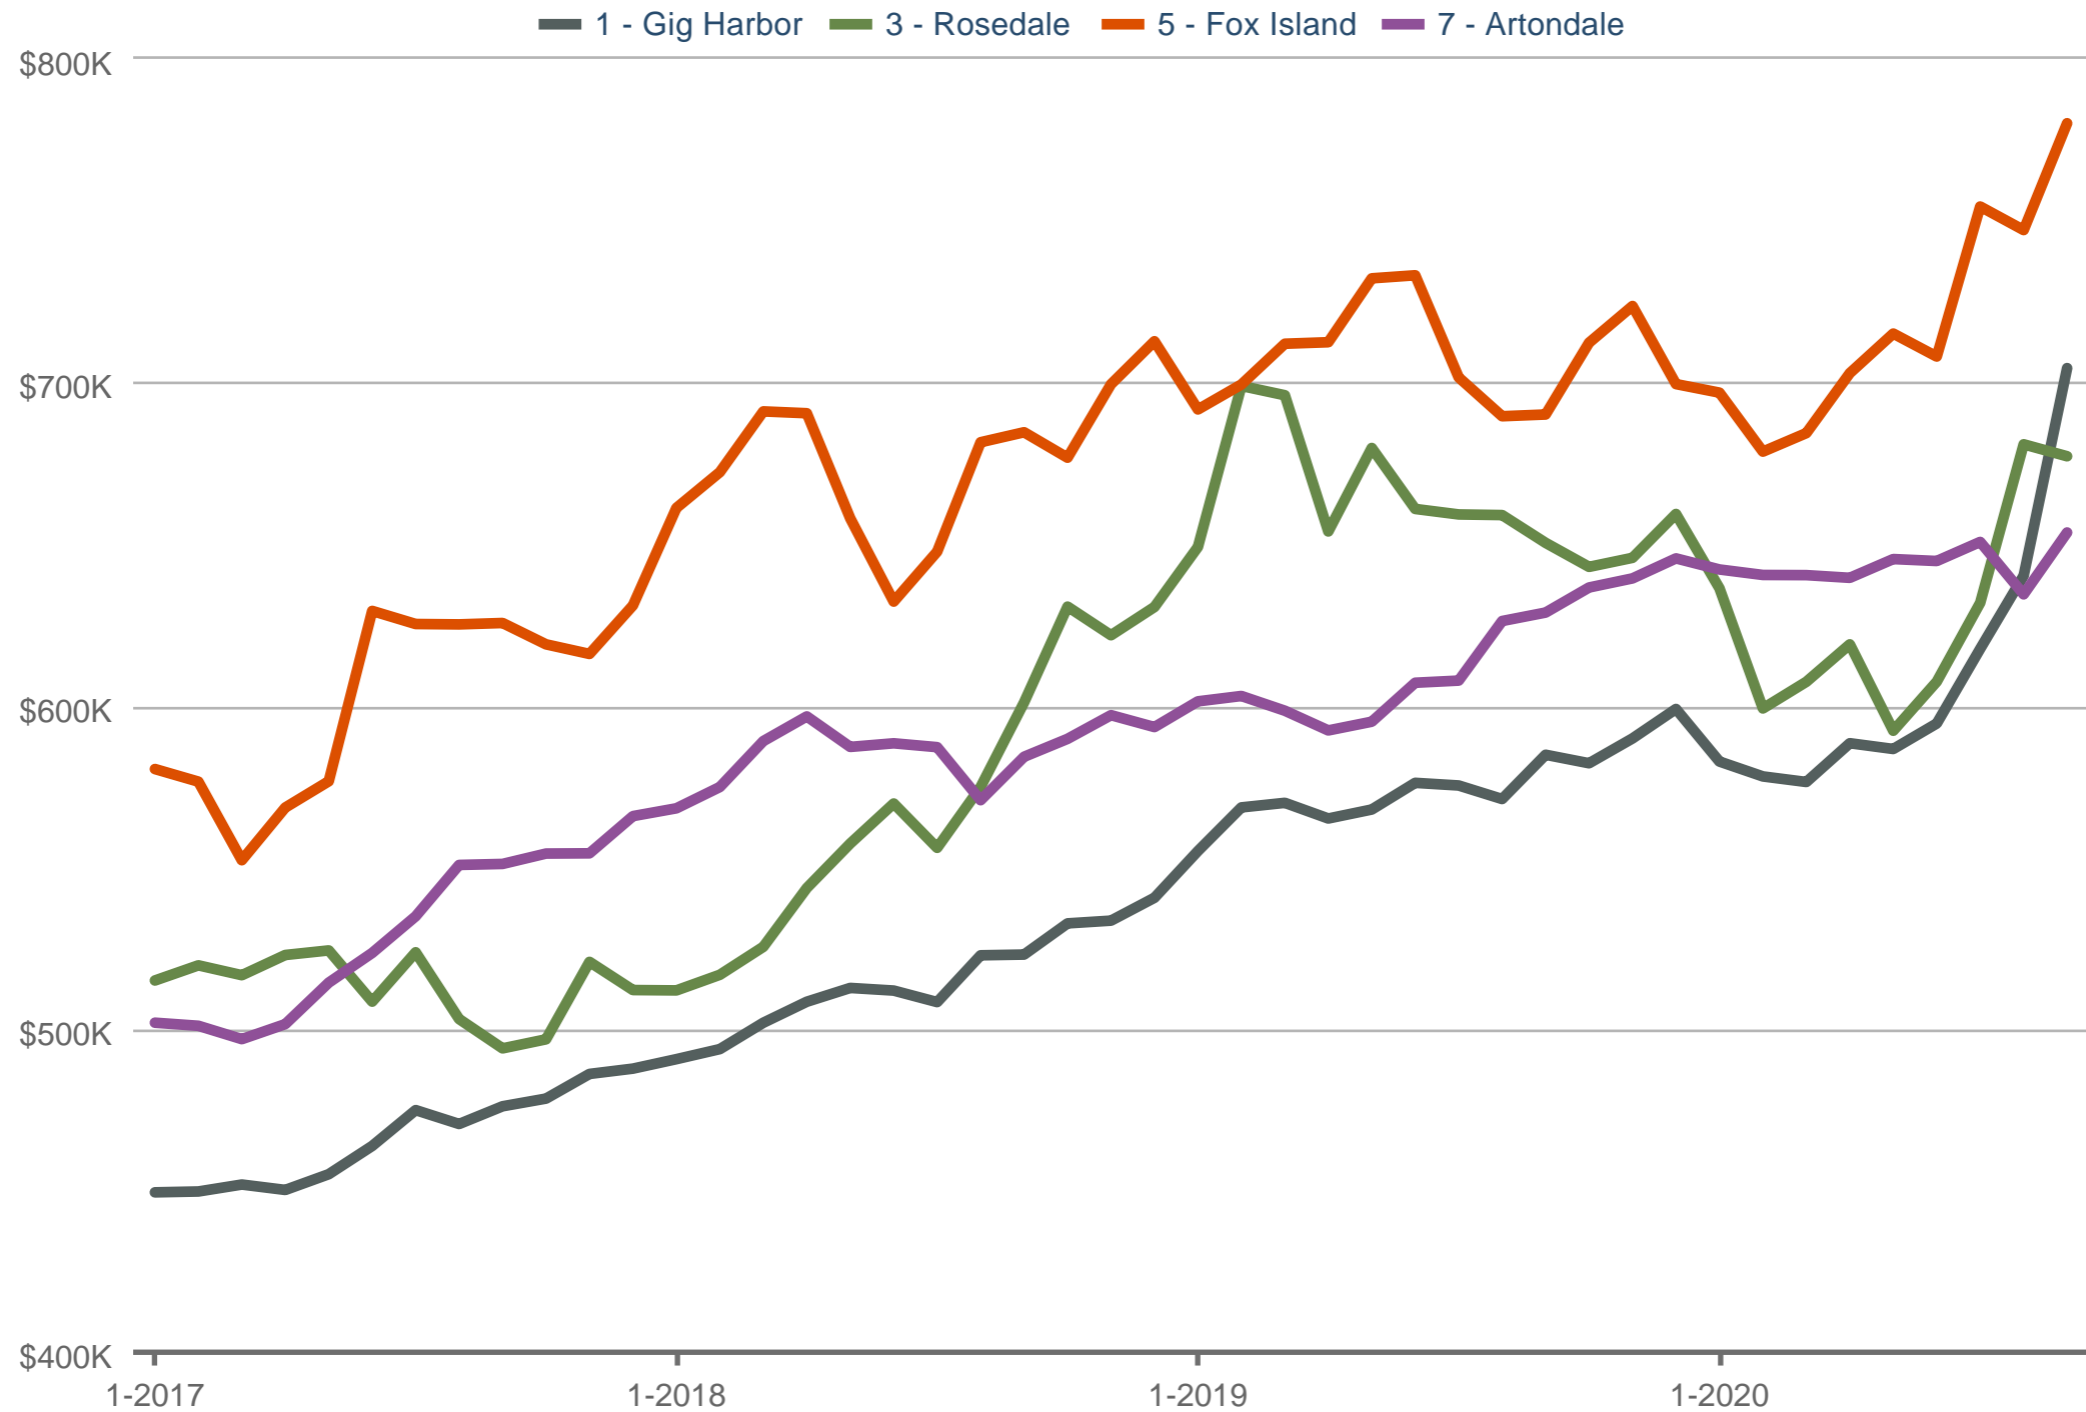

Jennifer Hawkins

Hawkins Poe

Office: (253) 274-8981

Cell: (253) 229-1414

jennifer@key2see.com

NORTHWEST
MULTIPLE LISTING SERVICE

Average Sales Price

1 - Gig Harbor & 3 - Rosedale & 5 - Fox Island & 7 - Artondale

Each data point is 12 months of activity. Data is from October 15, 2020.