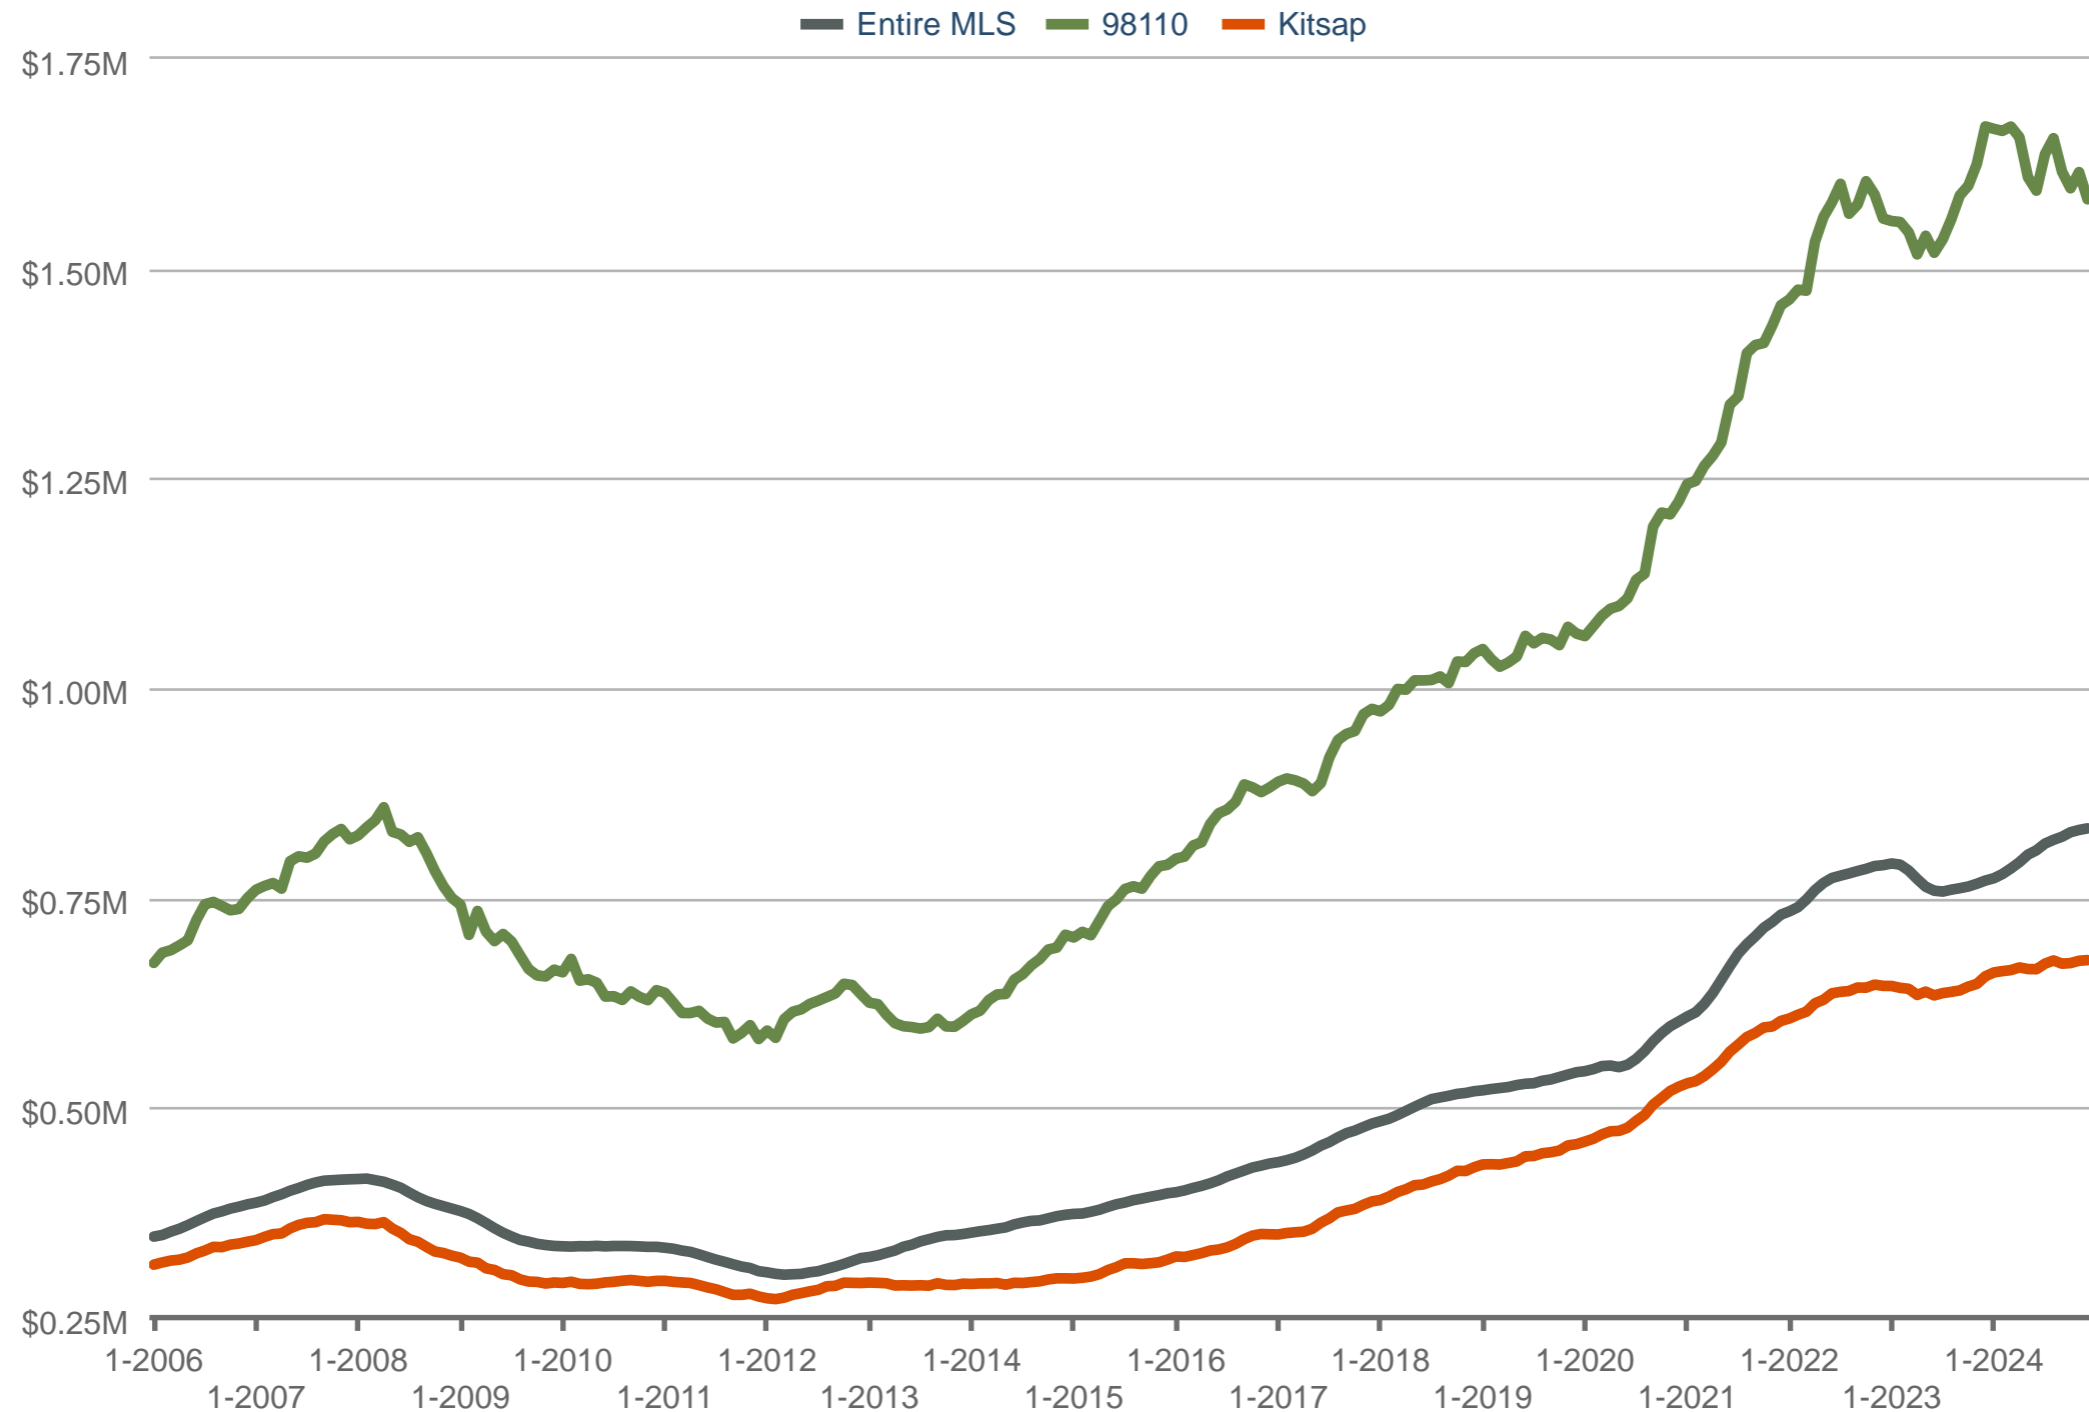

Average Sales Price

Entire MLS & 98110 & Kitsap: Residential

Each data point is 12 months of activity. Data is from January 14, 2025.