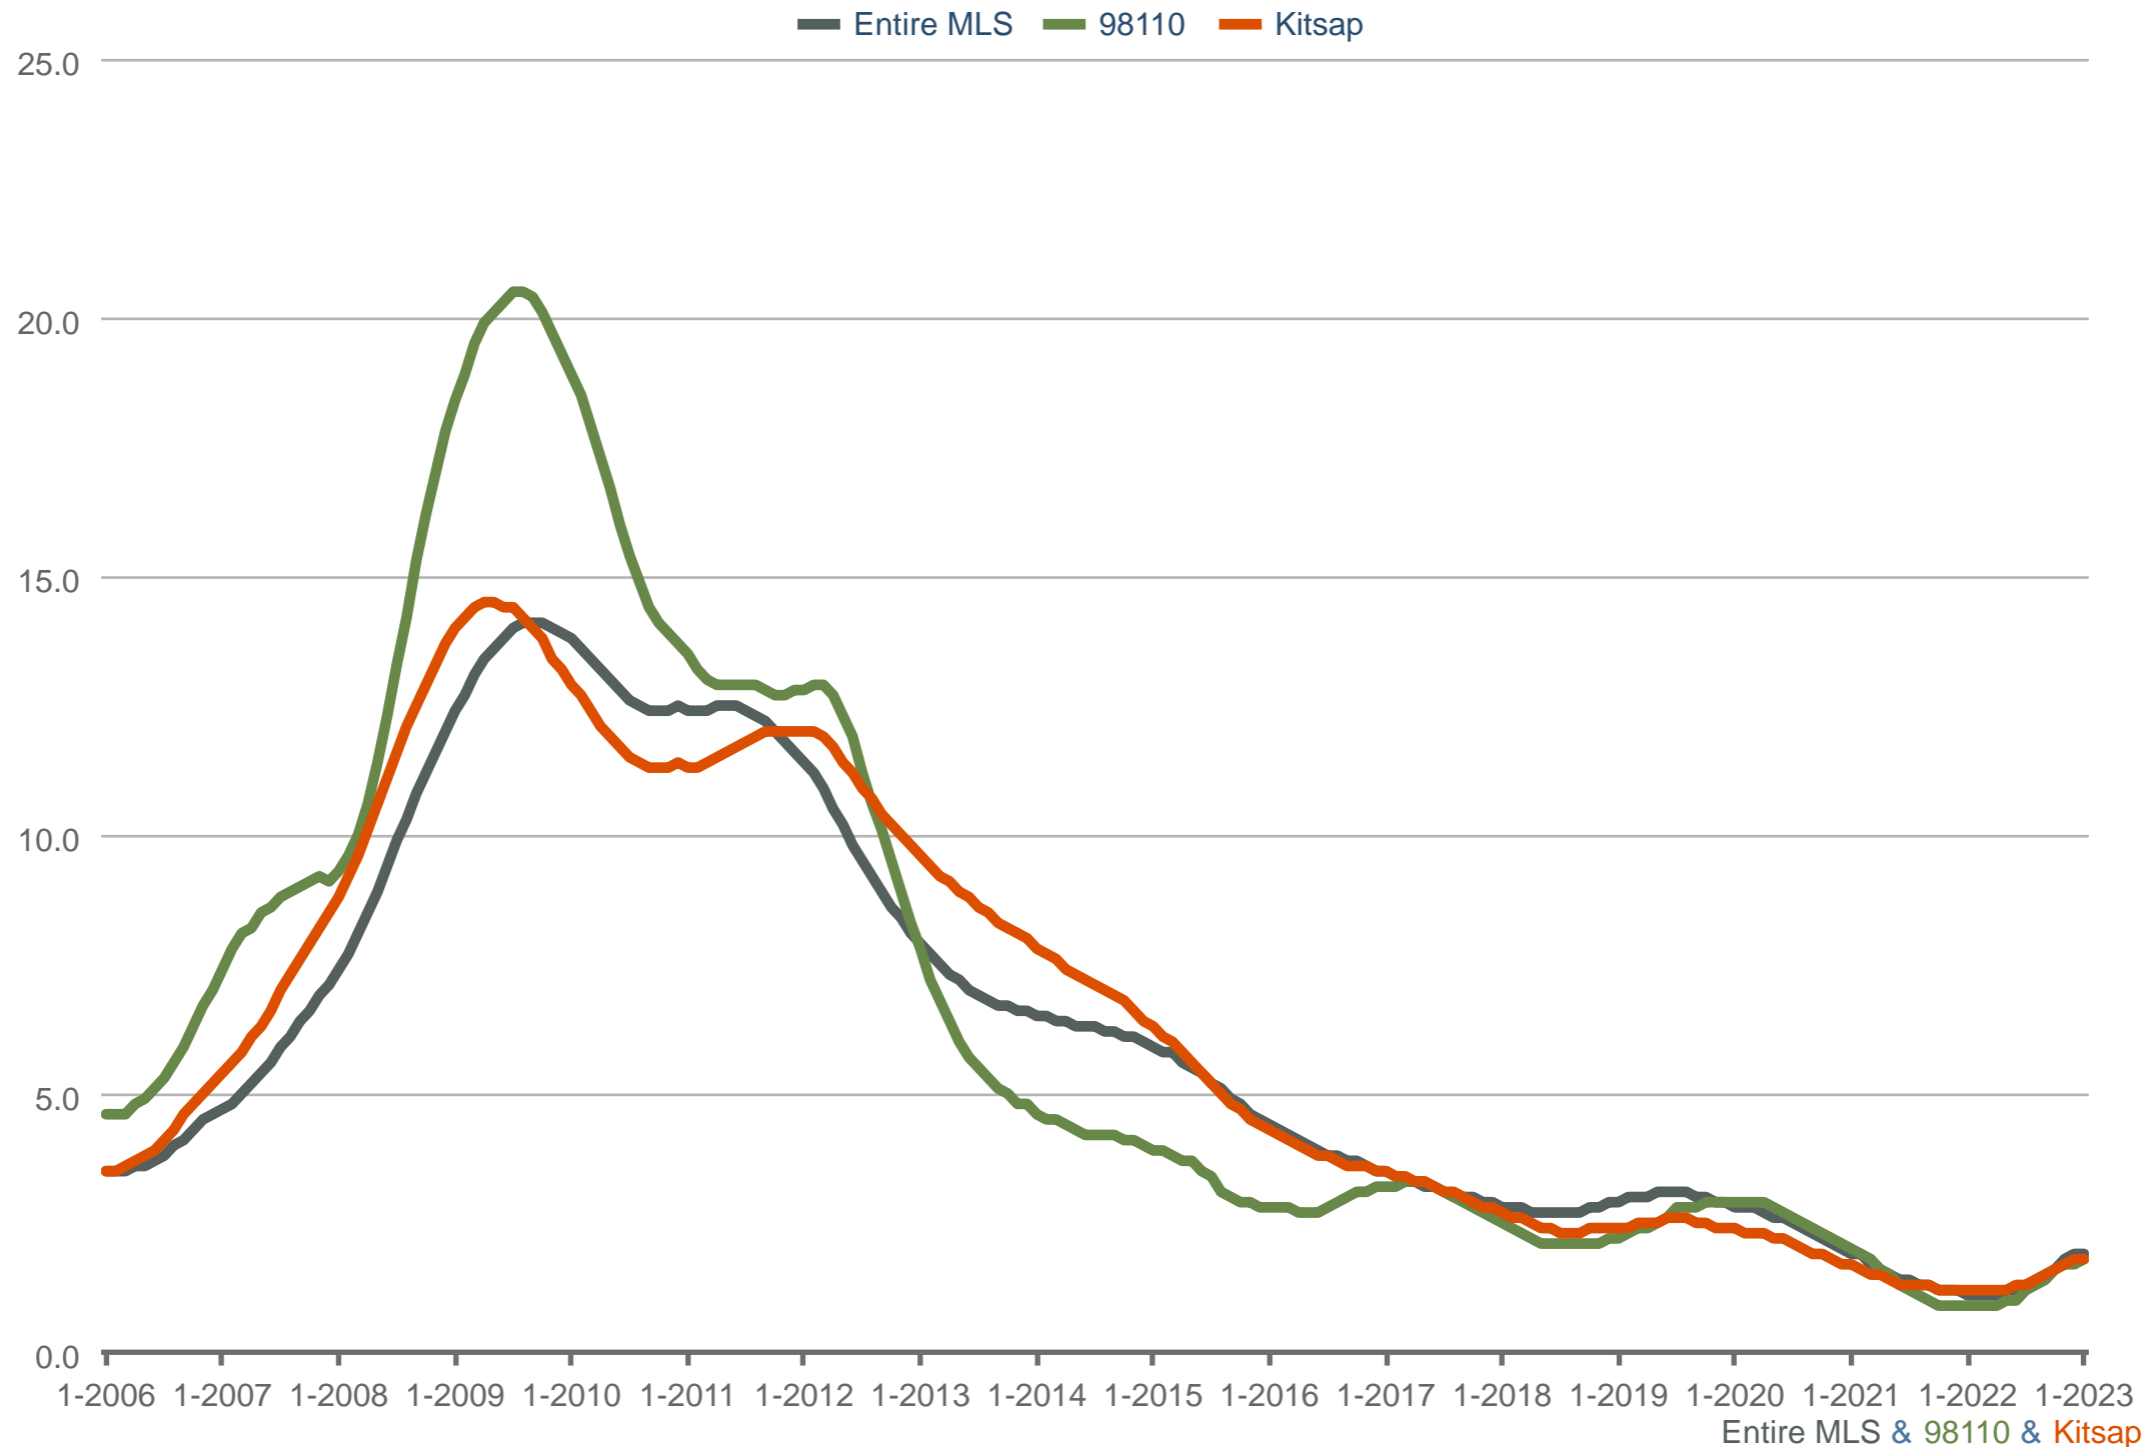

Months Supply of Inventory (Pending)

Each data point is 12 months of activity. Data is from February 6, 2023.