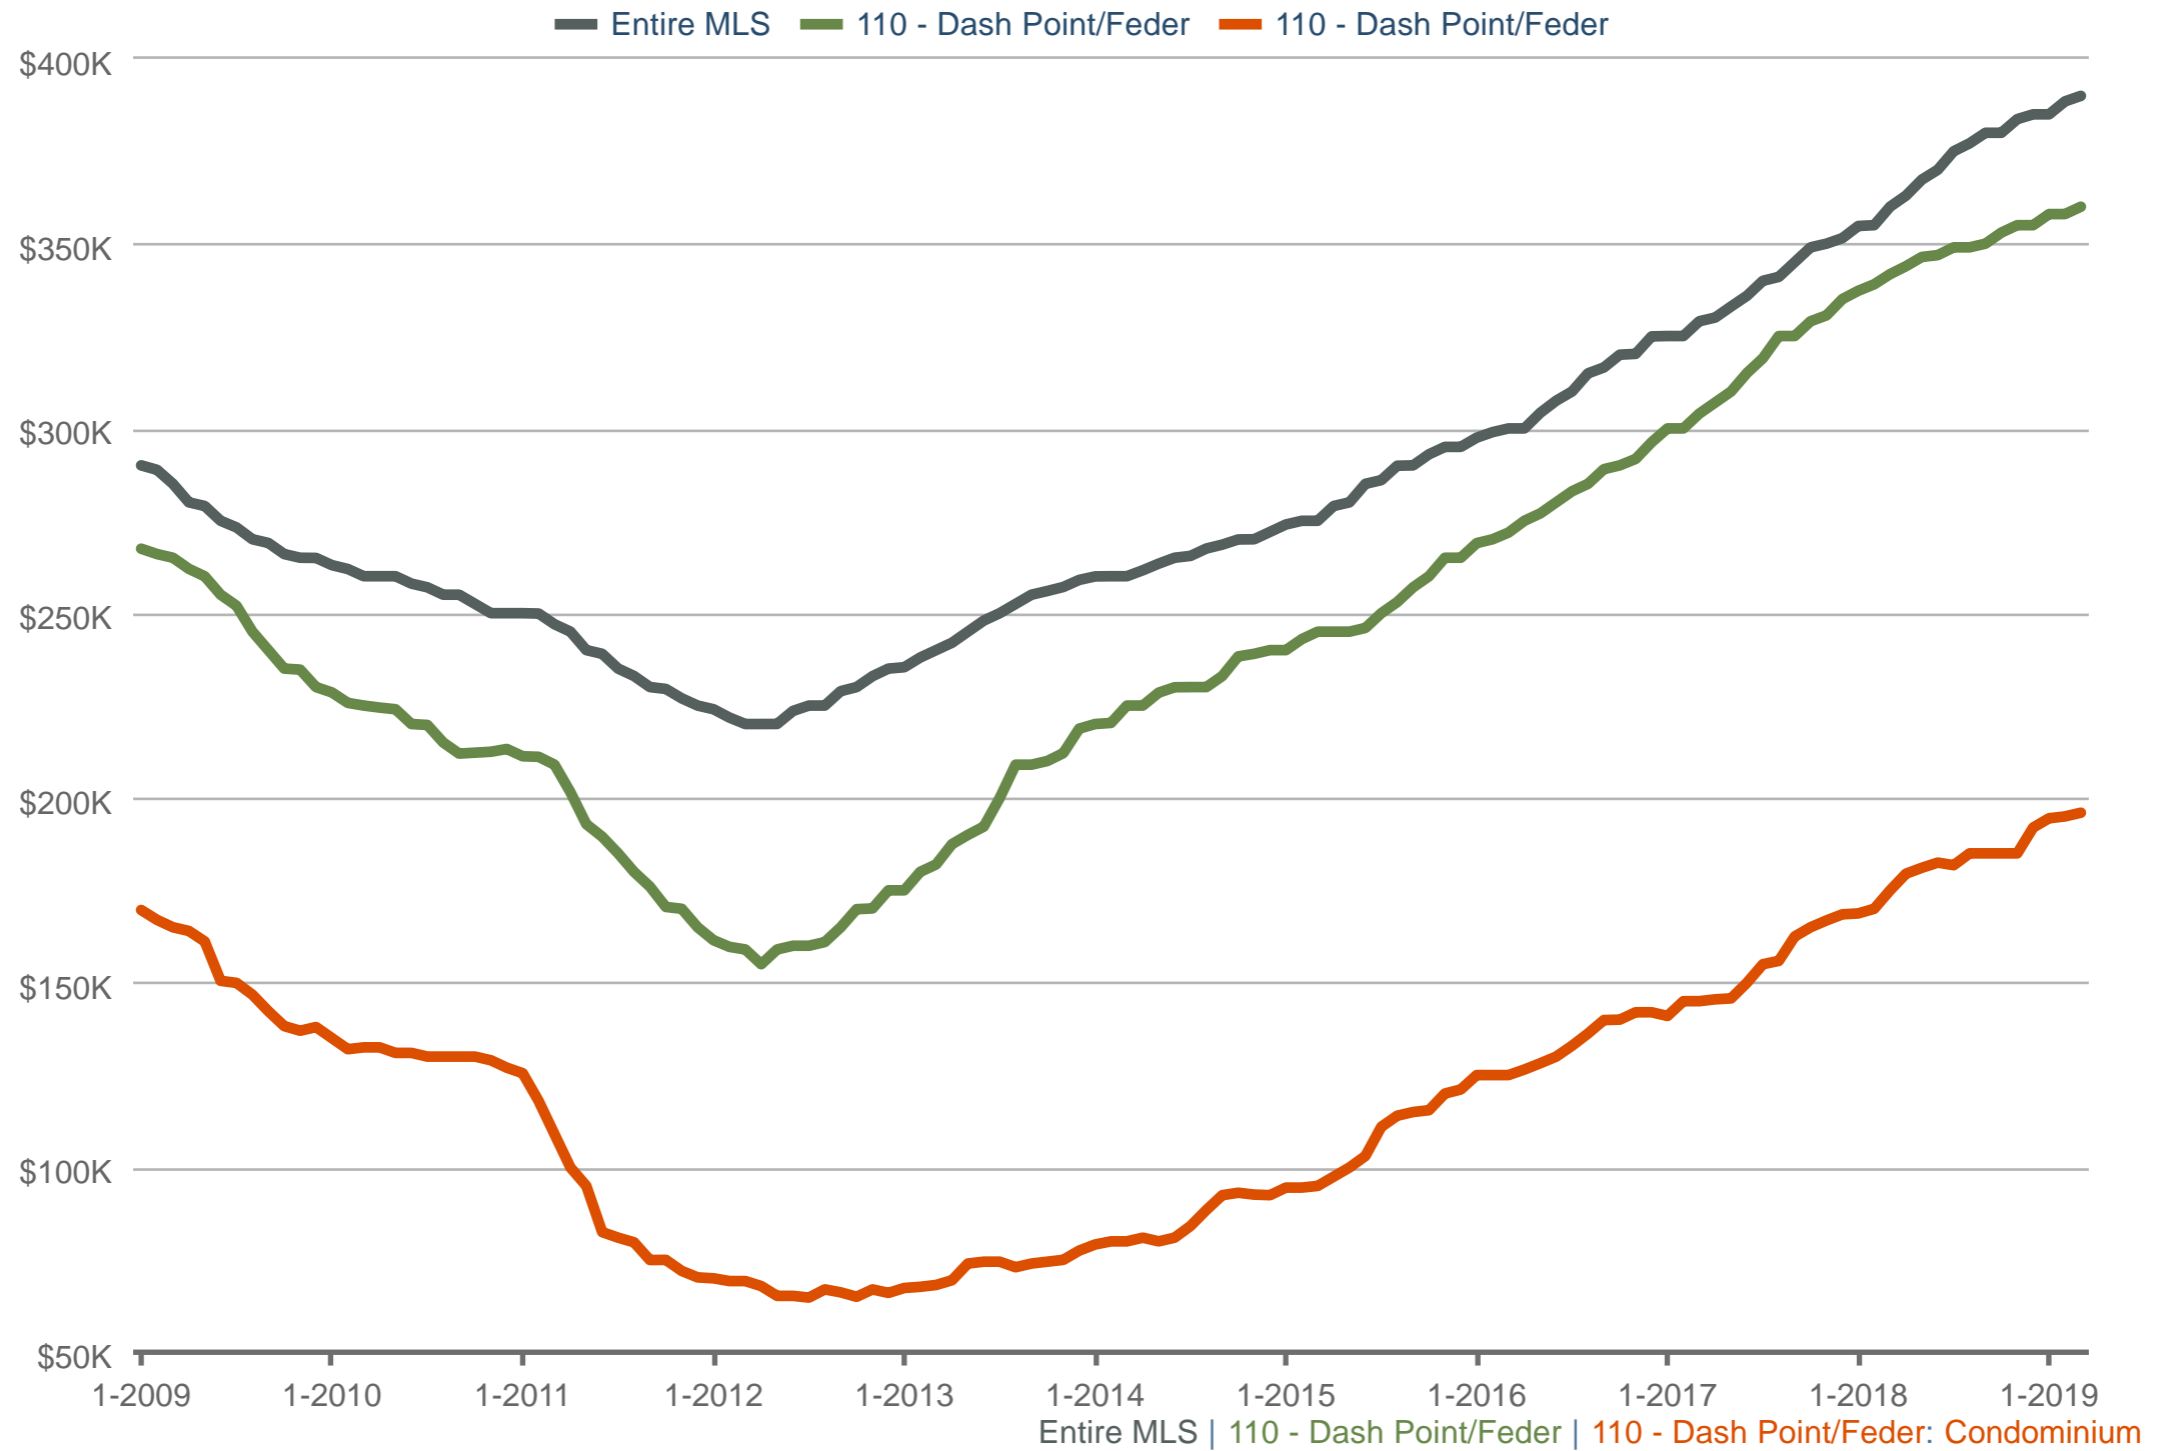

### Median Sales Price

Each data point is 12 months of activity. Data is from April 12, 2019.