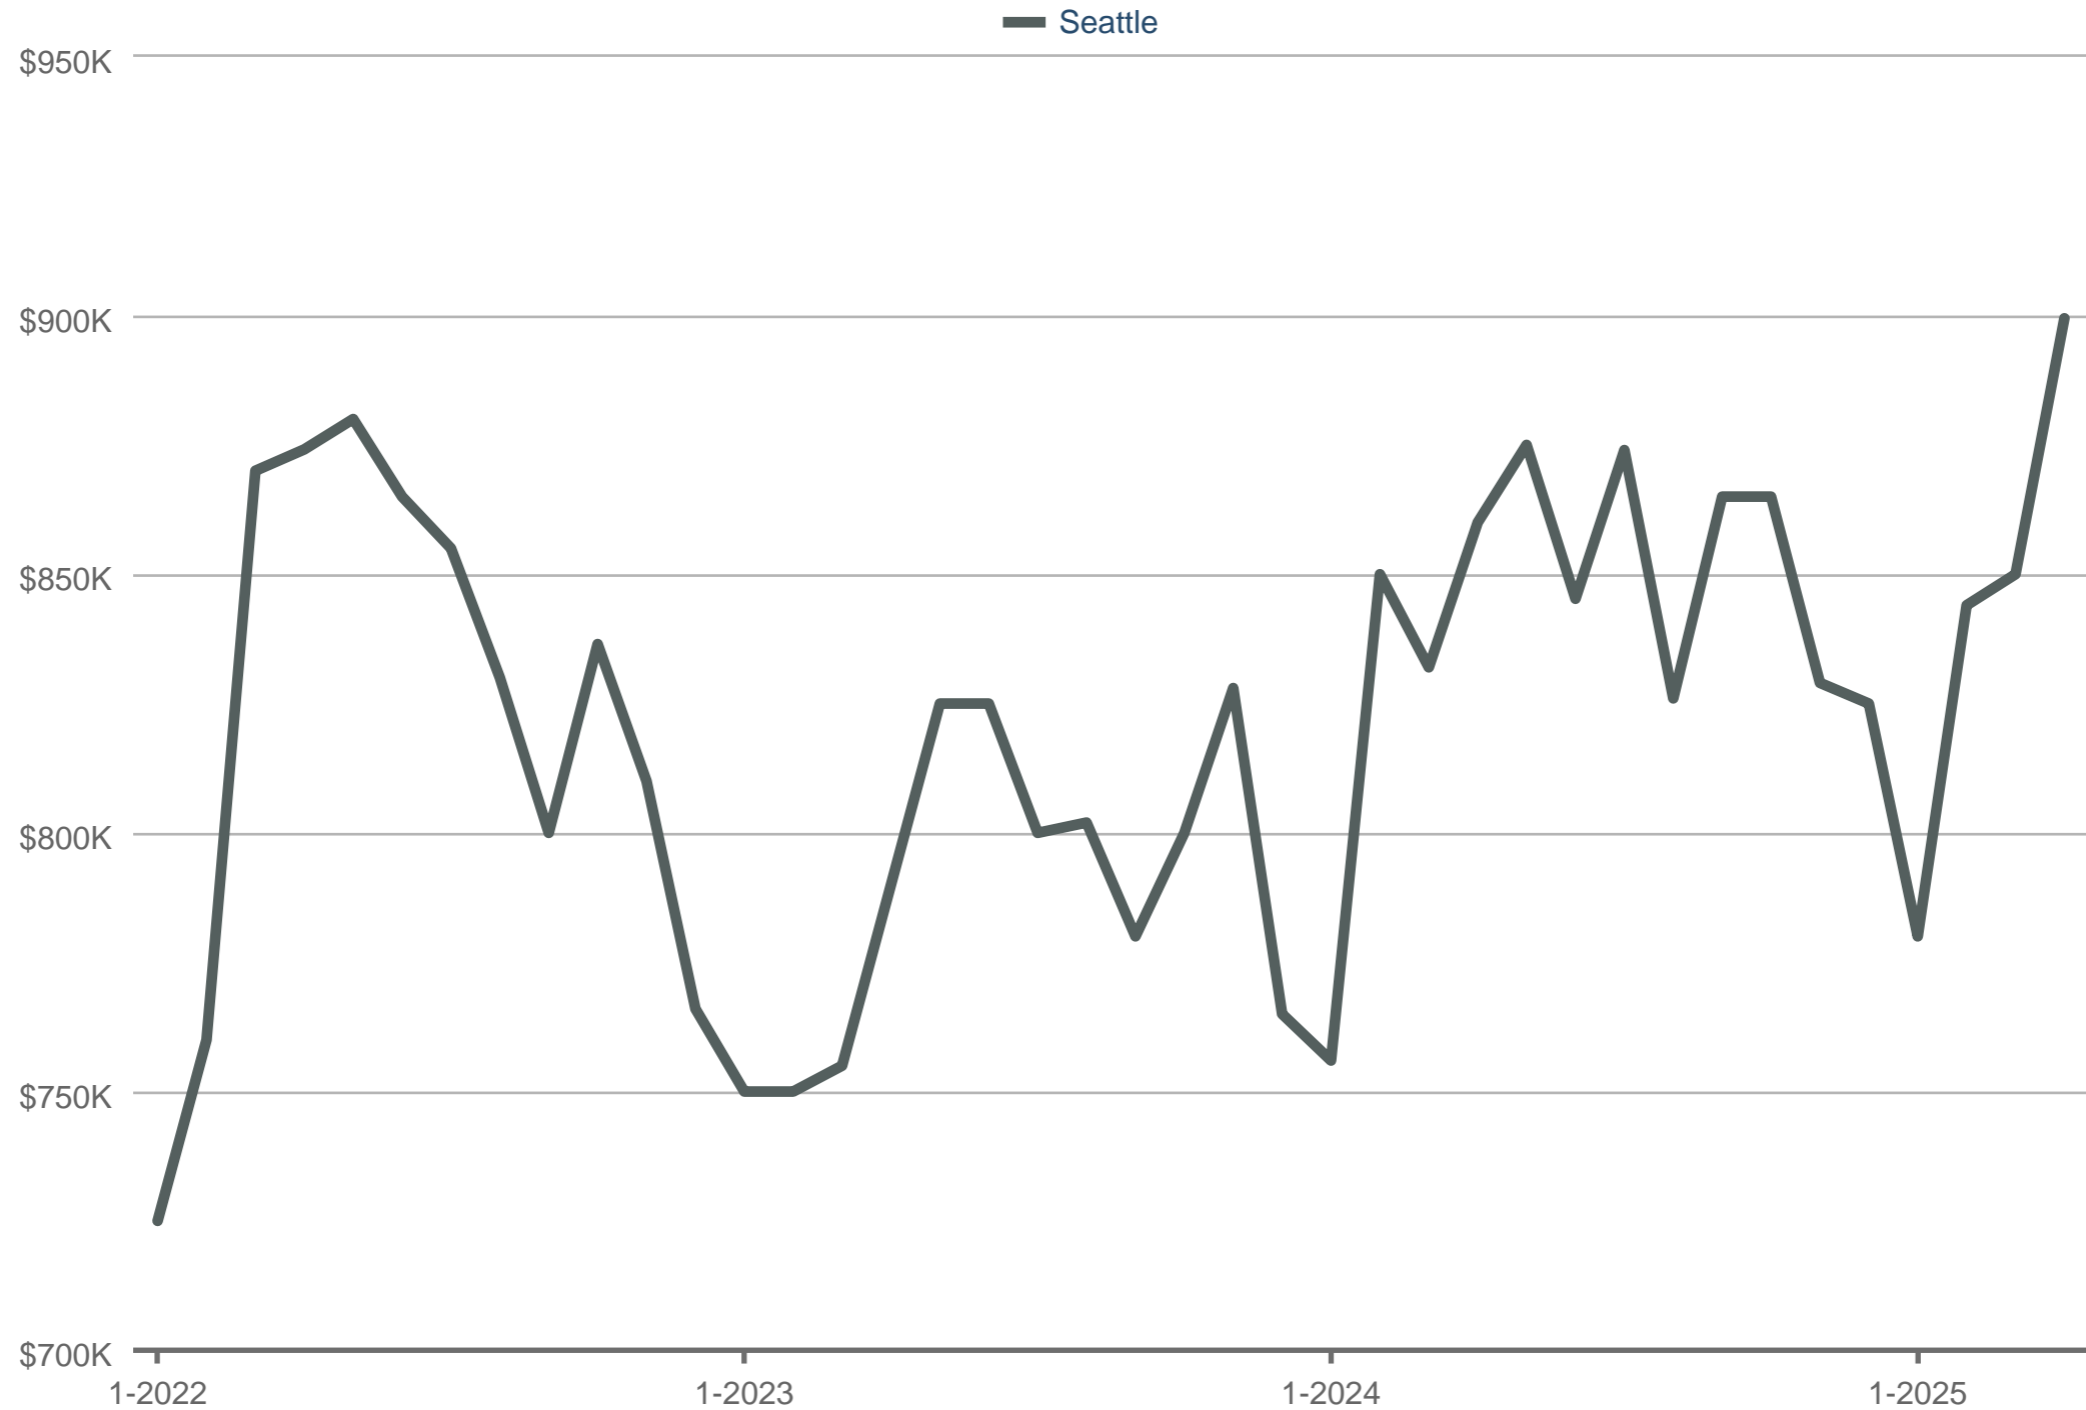

Median Sales Price

Seattle

Each data point is one month of activity. Data is from May 17, 2025.