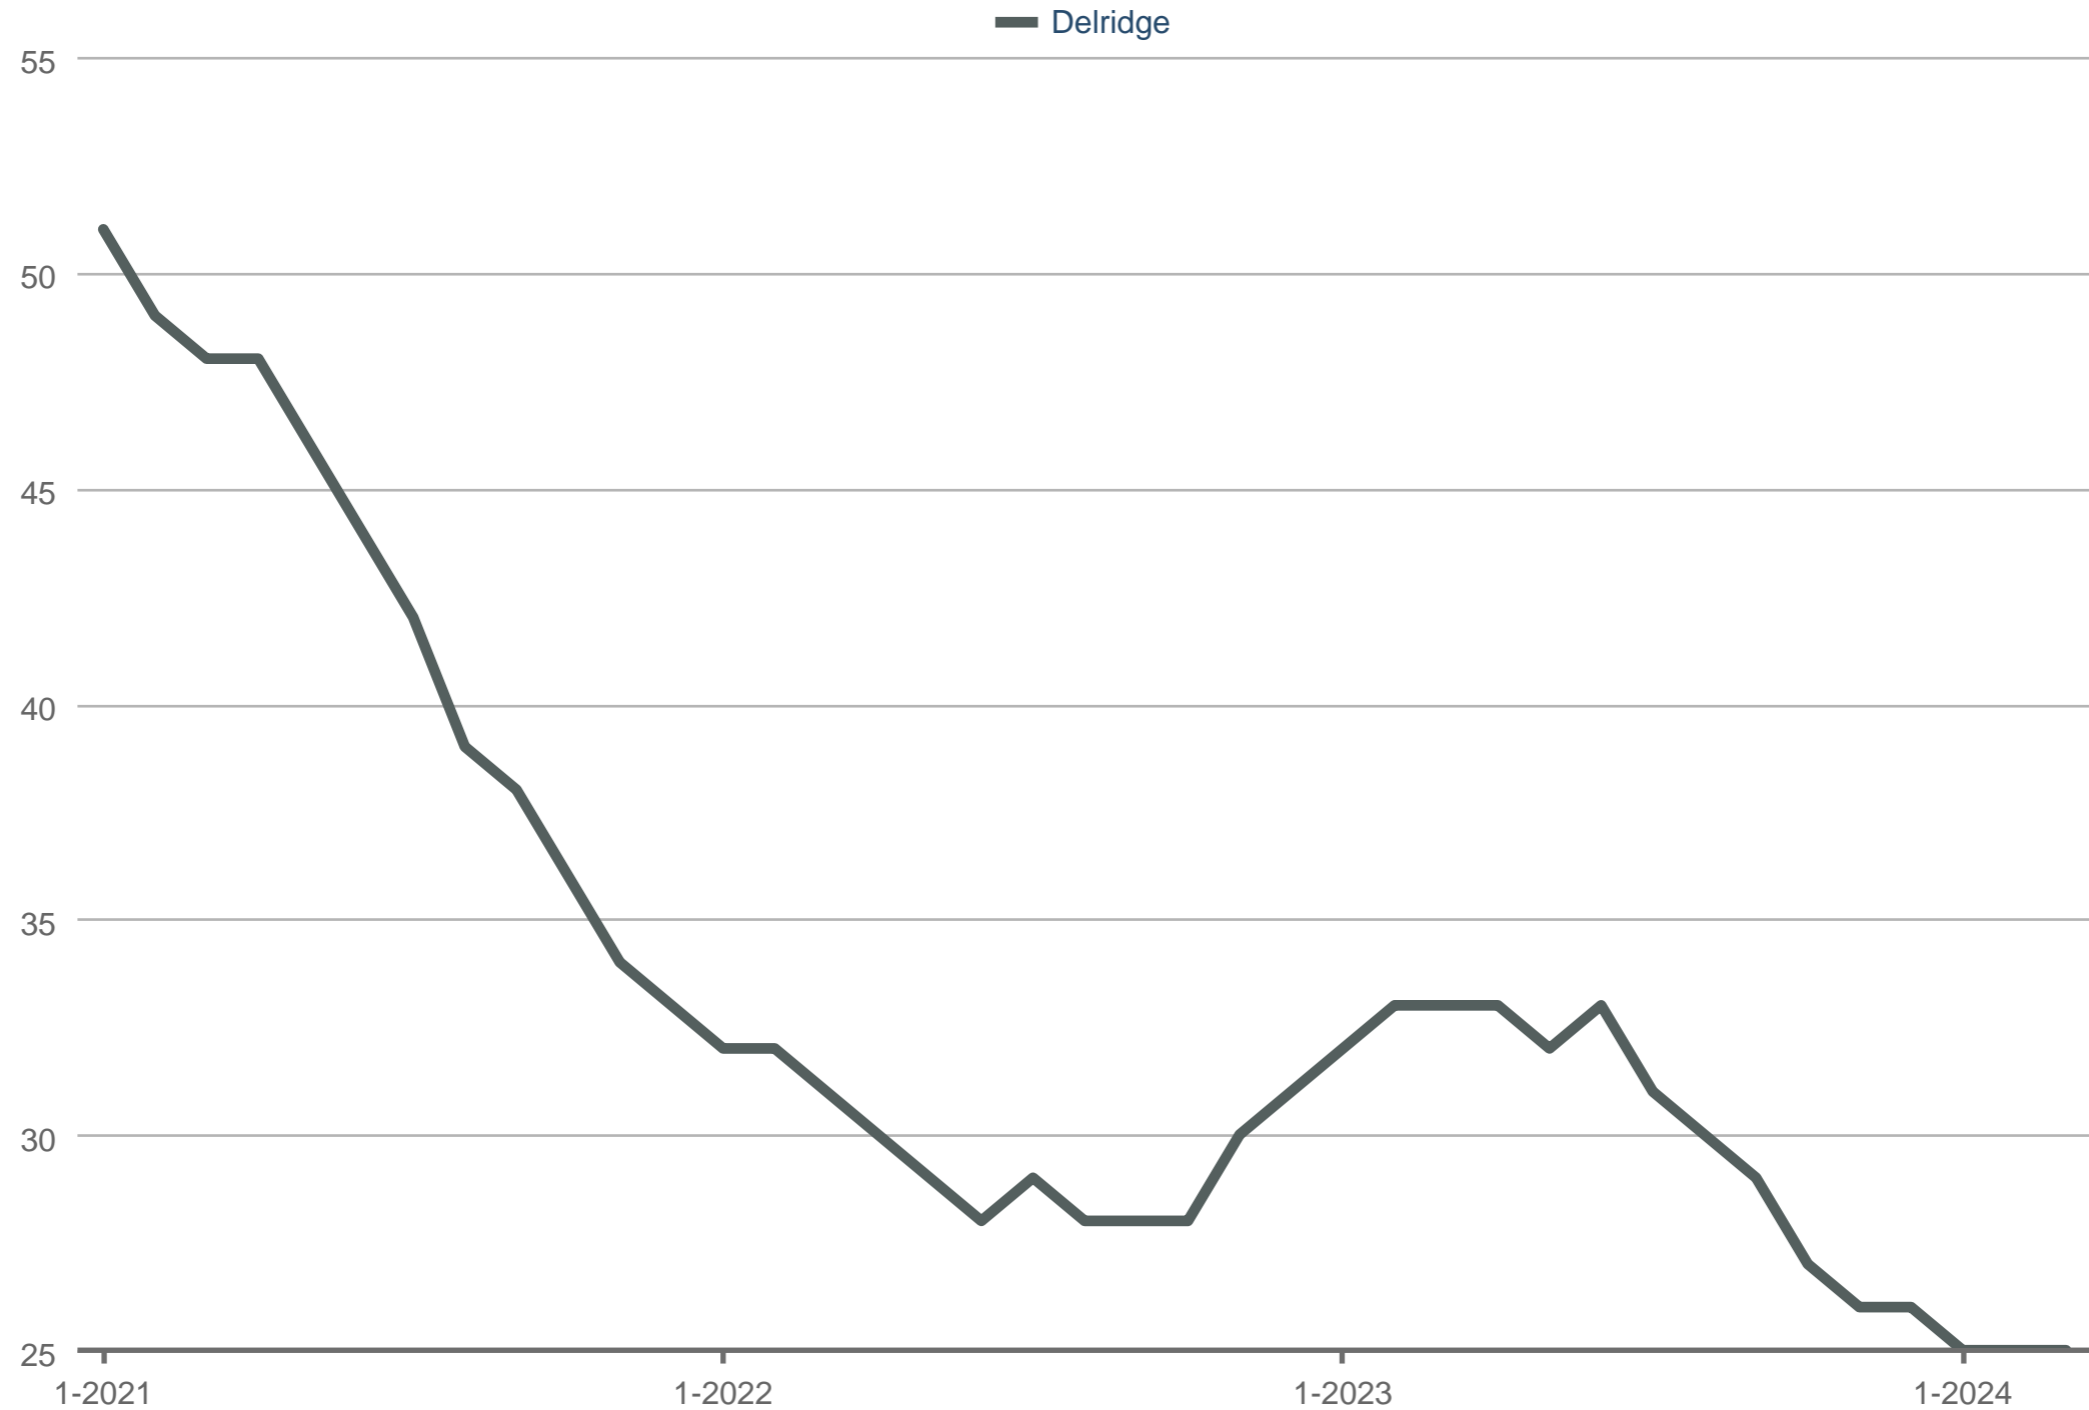

### Homes for Sale

Delridge\*

Each data point is 12 months of activity. Data is from April 27, 2024.

\* User-defined area. All data from Northwest Multiple Listing Service®. InfoSparks © 2024 ShowingTime.