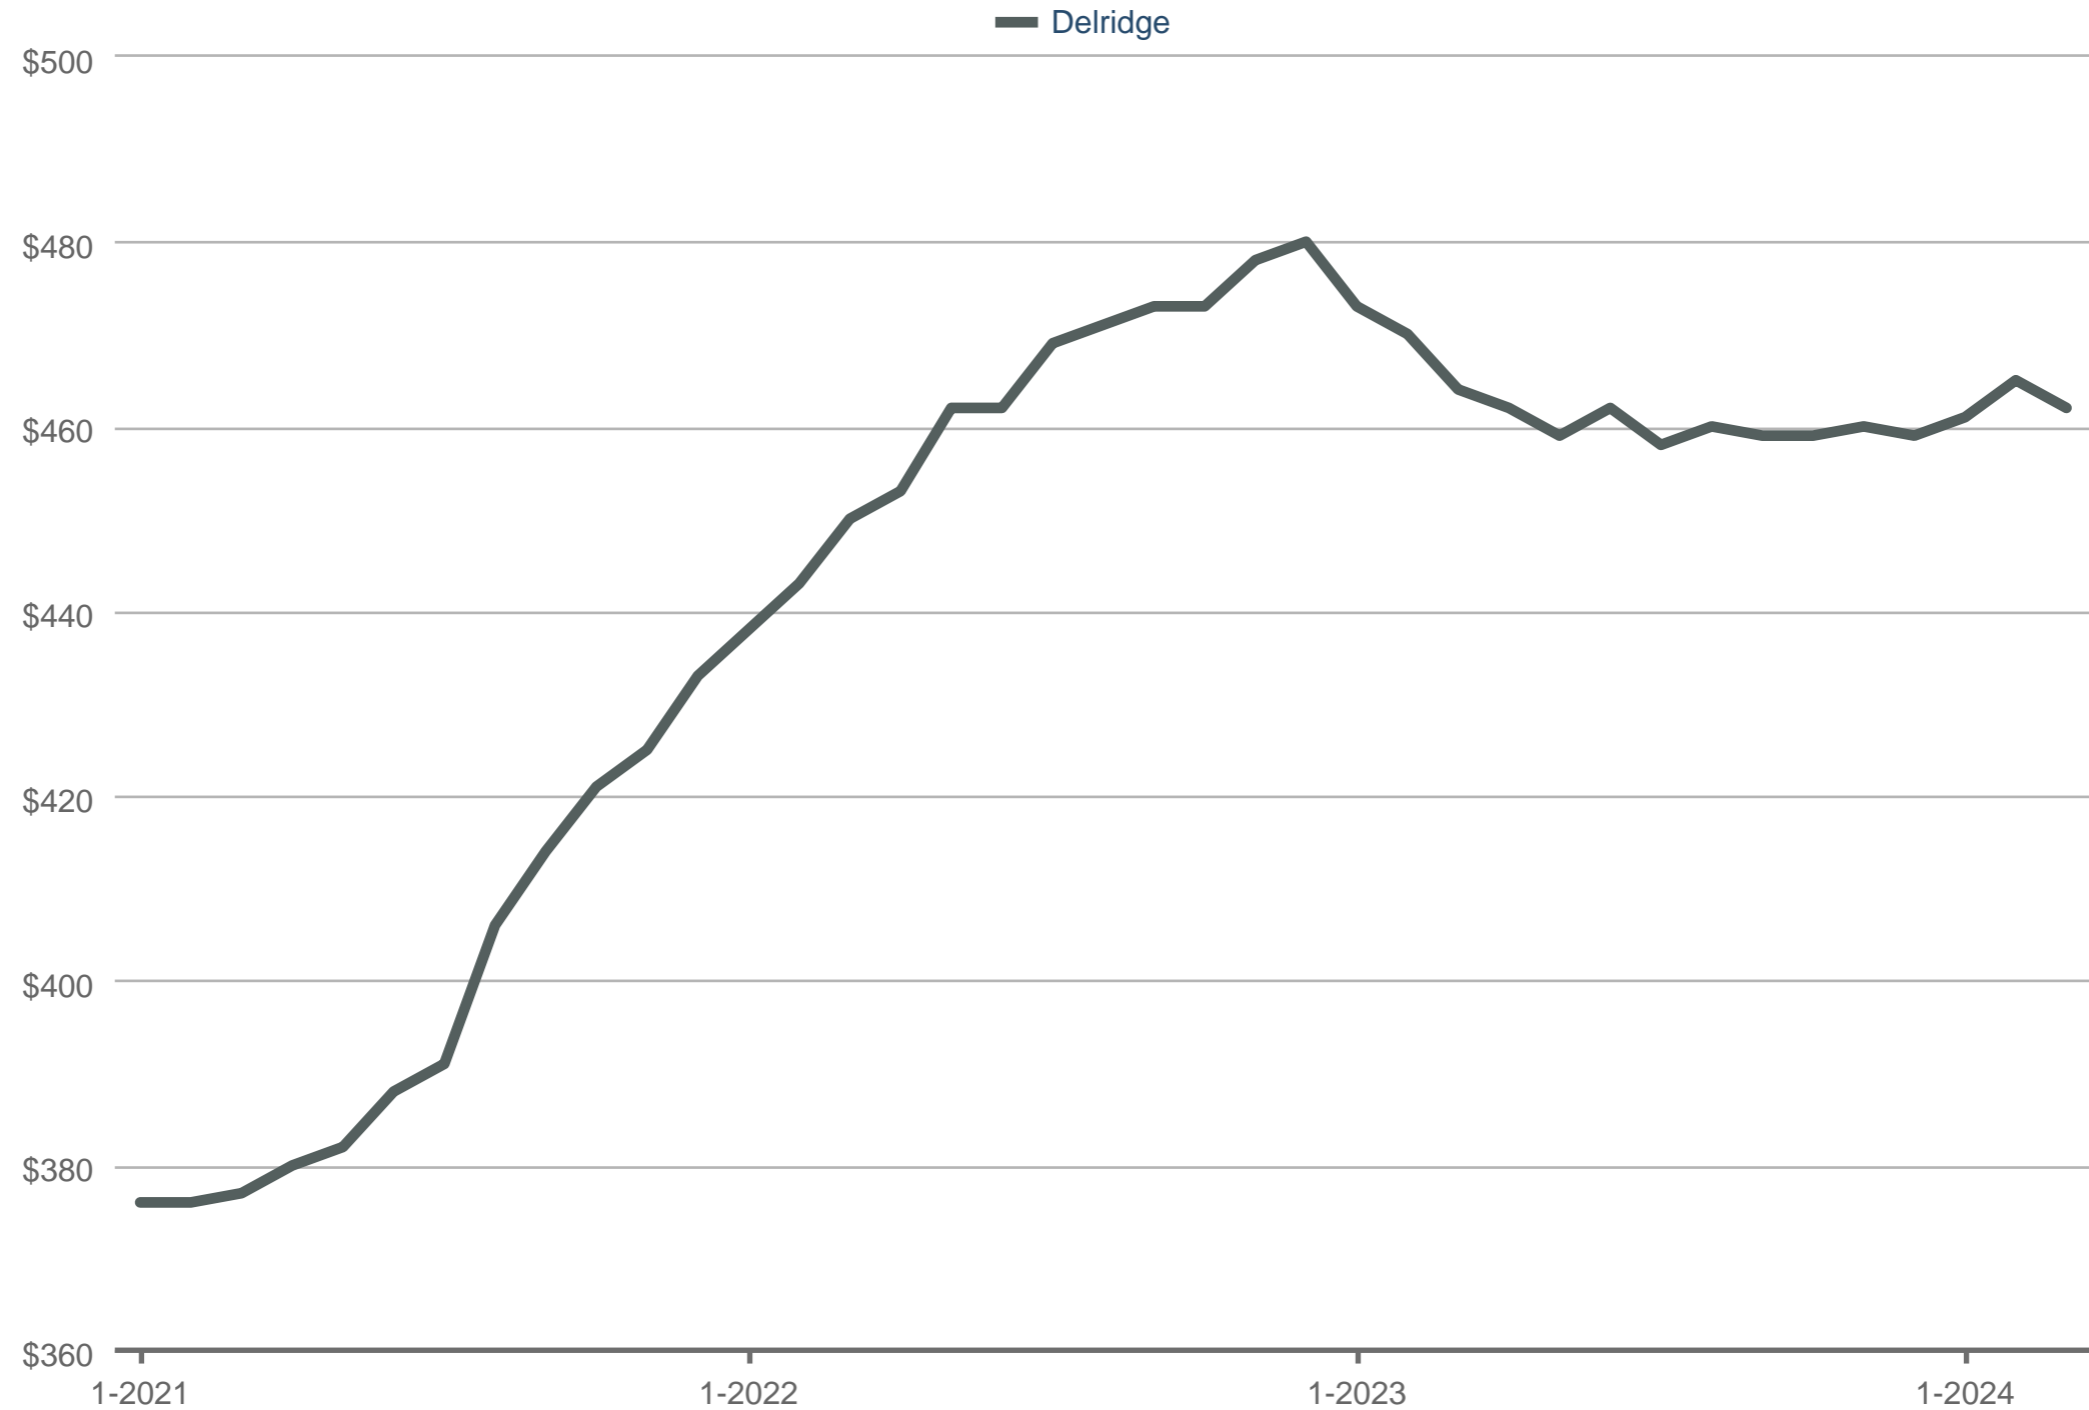

Median Price Per Square Foot

Delridge*

Each data point is 12 months of activity. Data is from April 25, 2024.

* User-defined area. All data from Northwest Multiple Listing Service®. InfoSparks © 2024 ShowingTime.