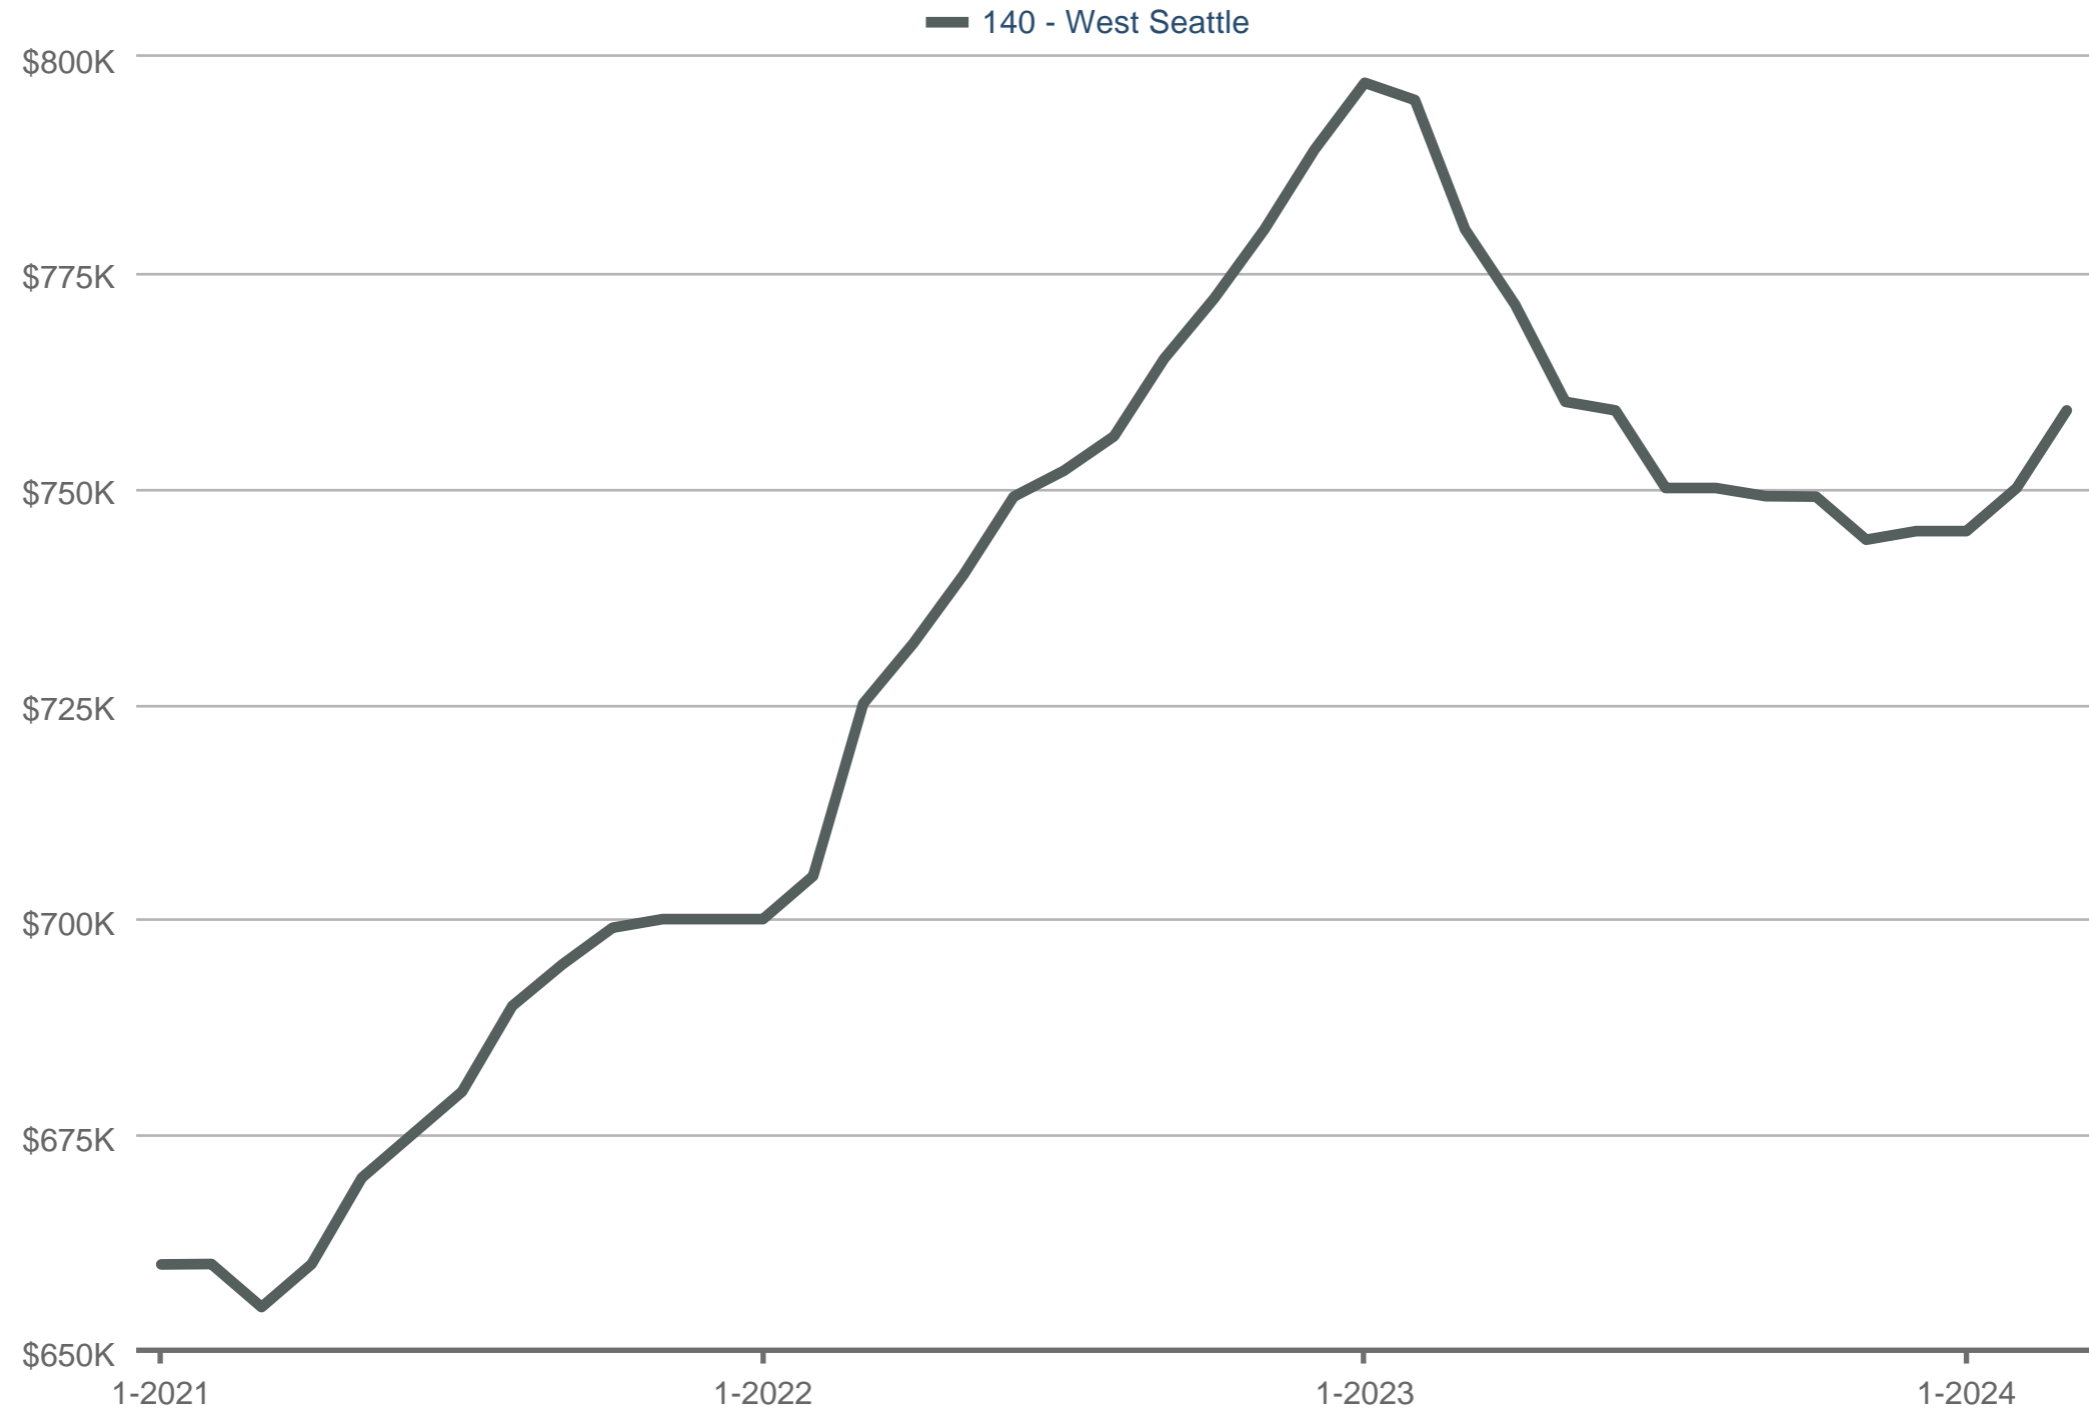

Median Sales Price

140 - West Seattle

Each data point is 12 months of activity. Data is from April 26, 2024.