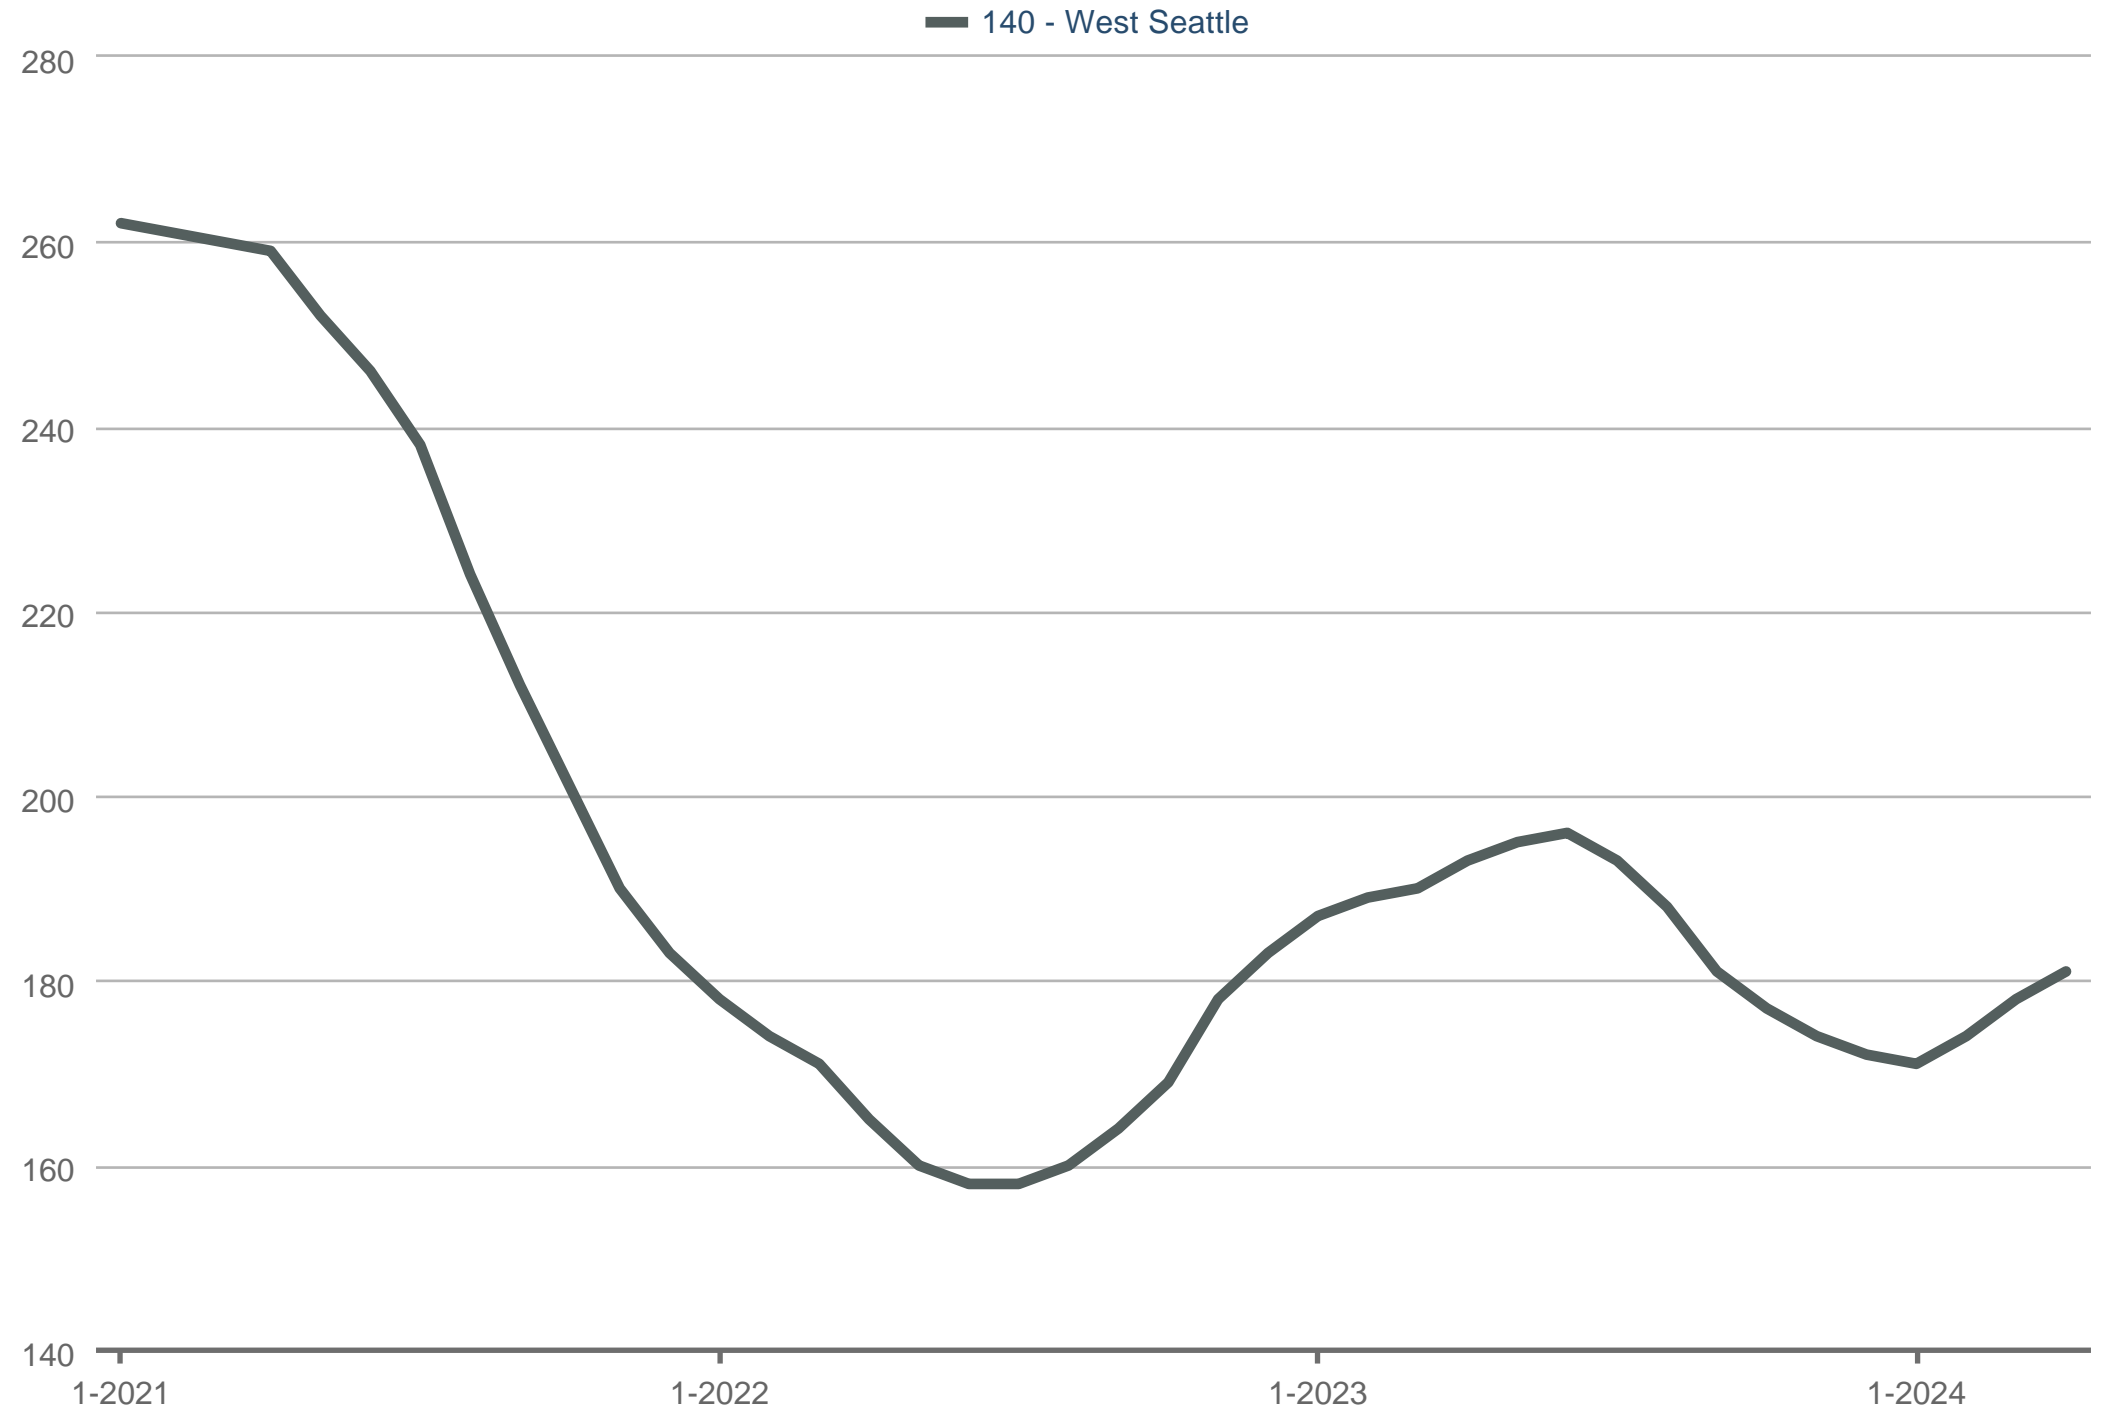

Homes for Sale

140 - West Seattle

Each data point is 12 months of activity. Data is from May 8, 2024.