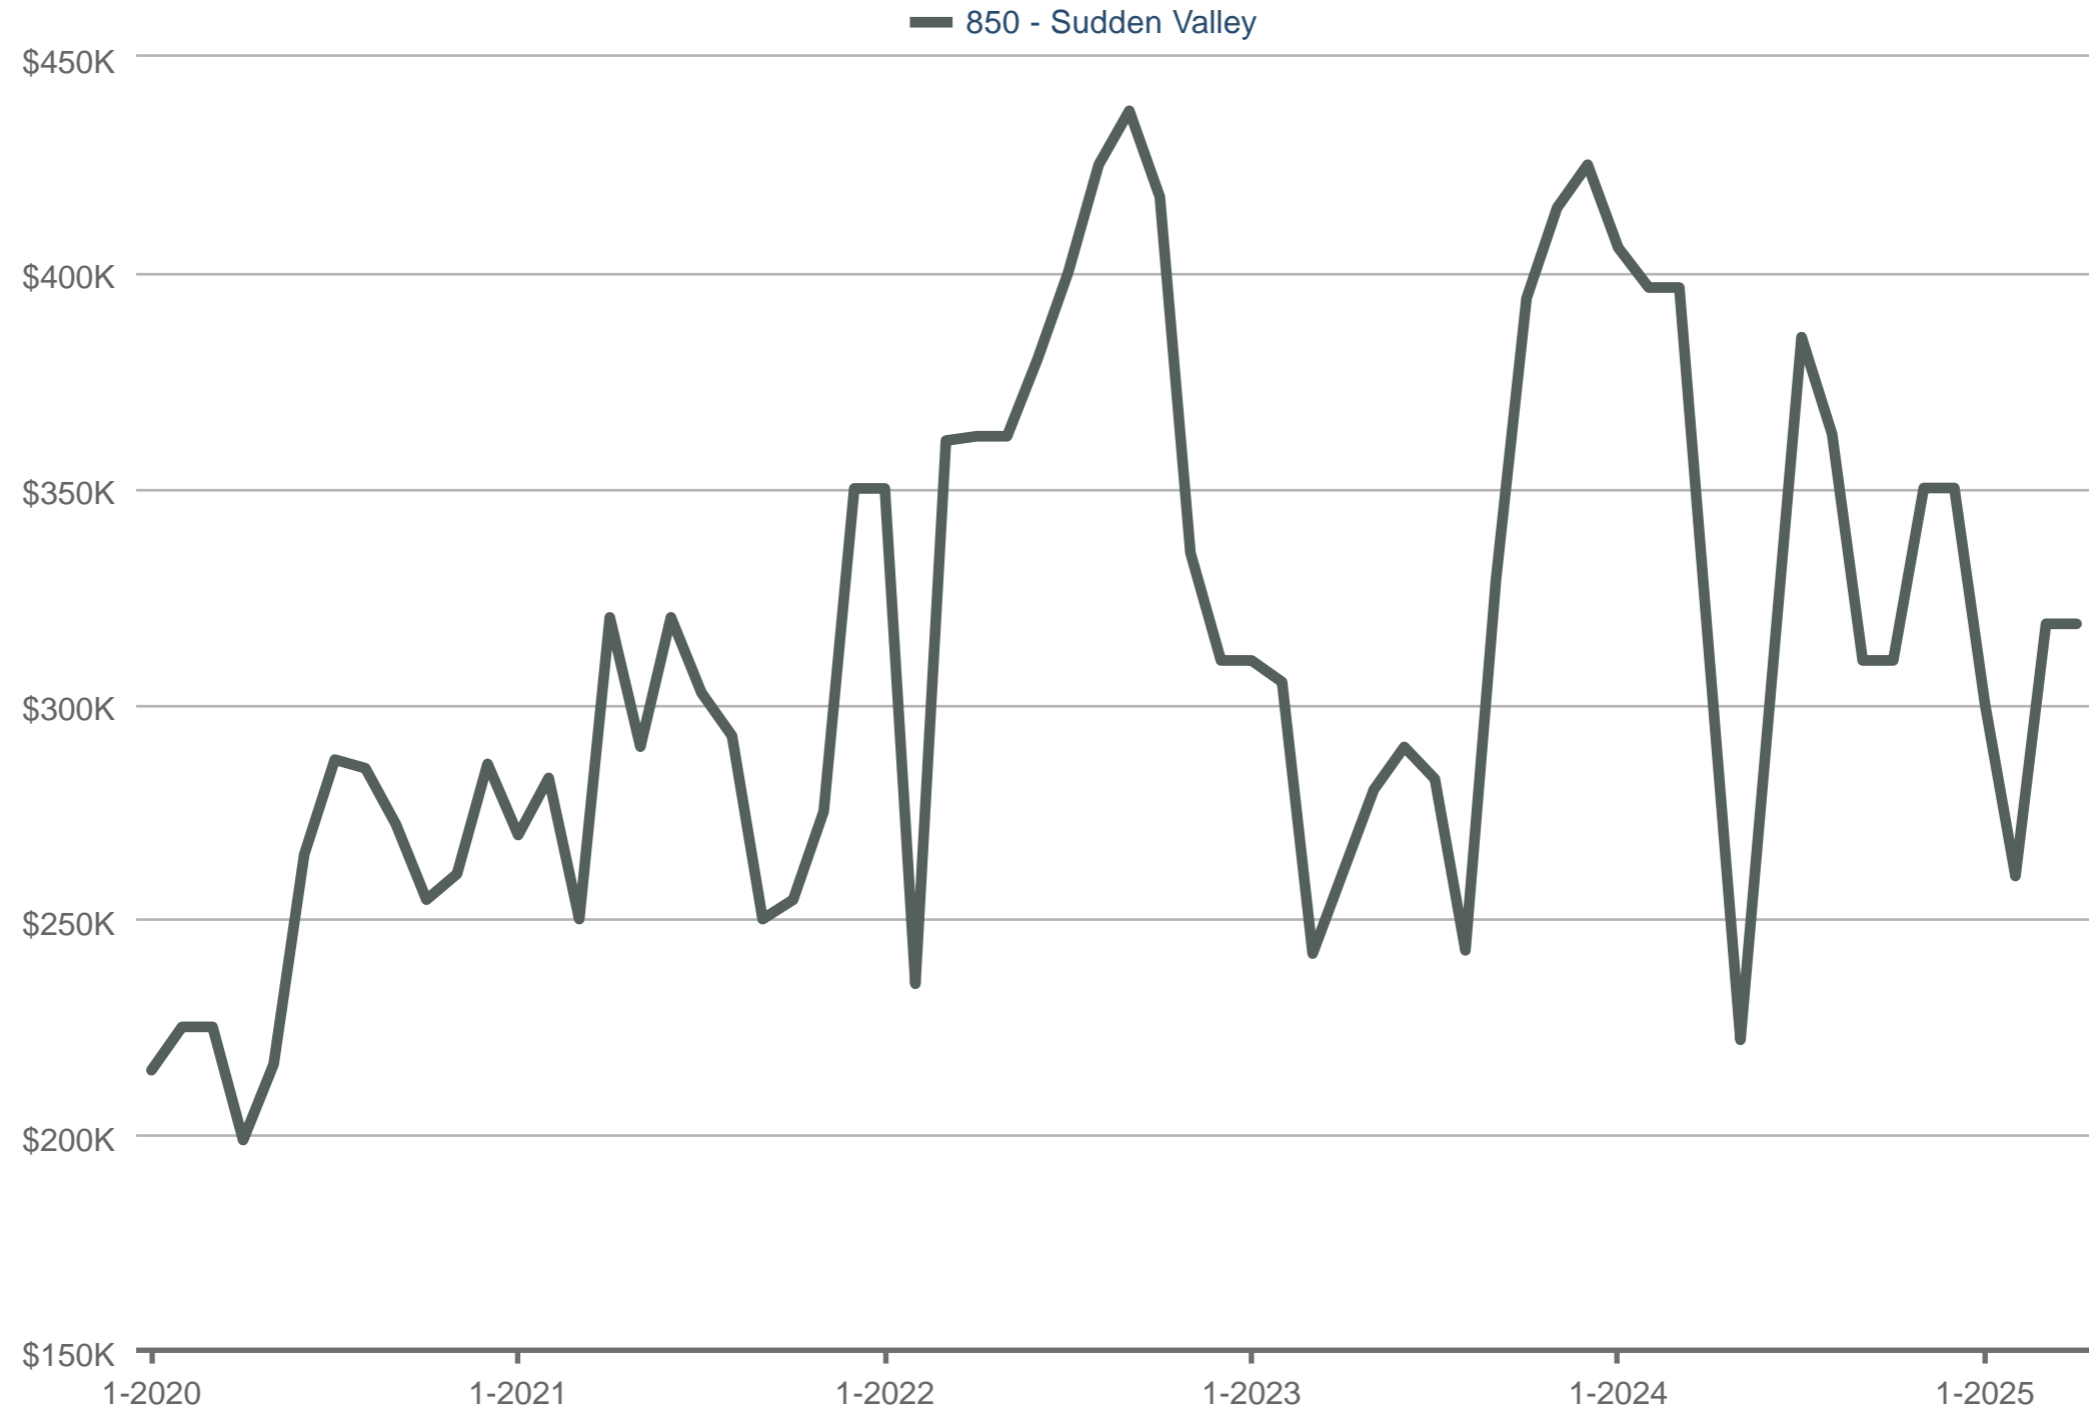

Median Sales Price

850 - Sudden Valley: Condominium

Each data point is three months of activity. Data is from May 17, 2025.