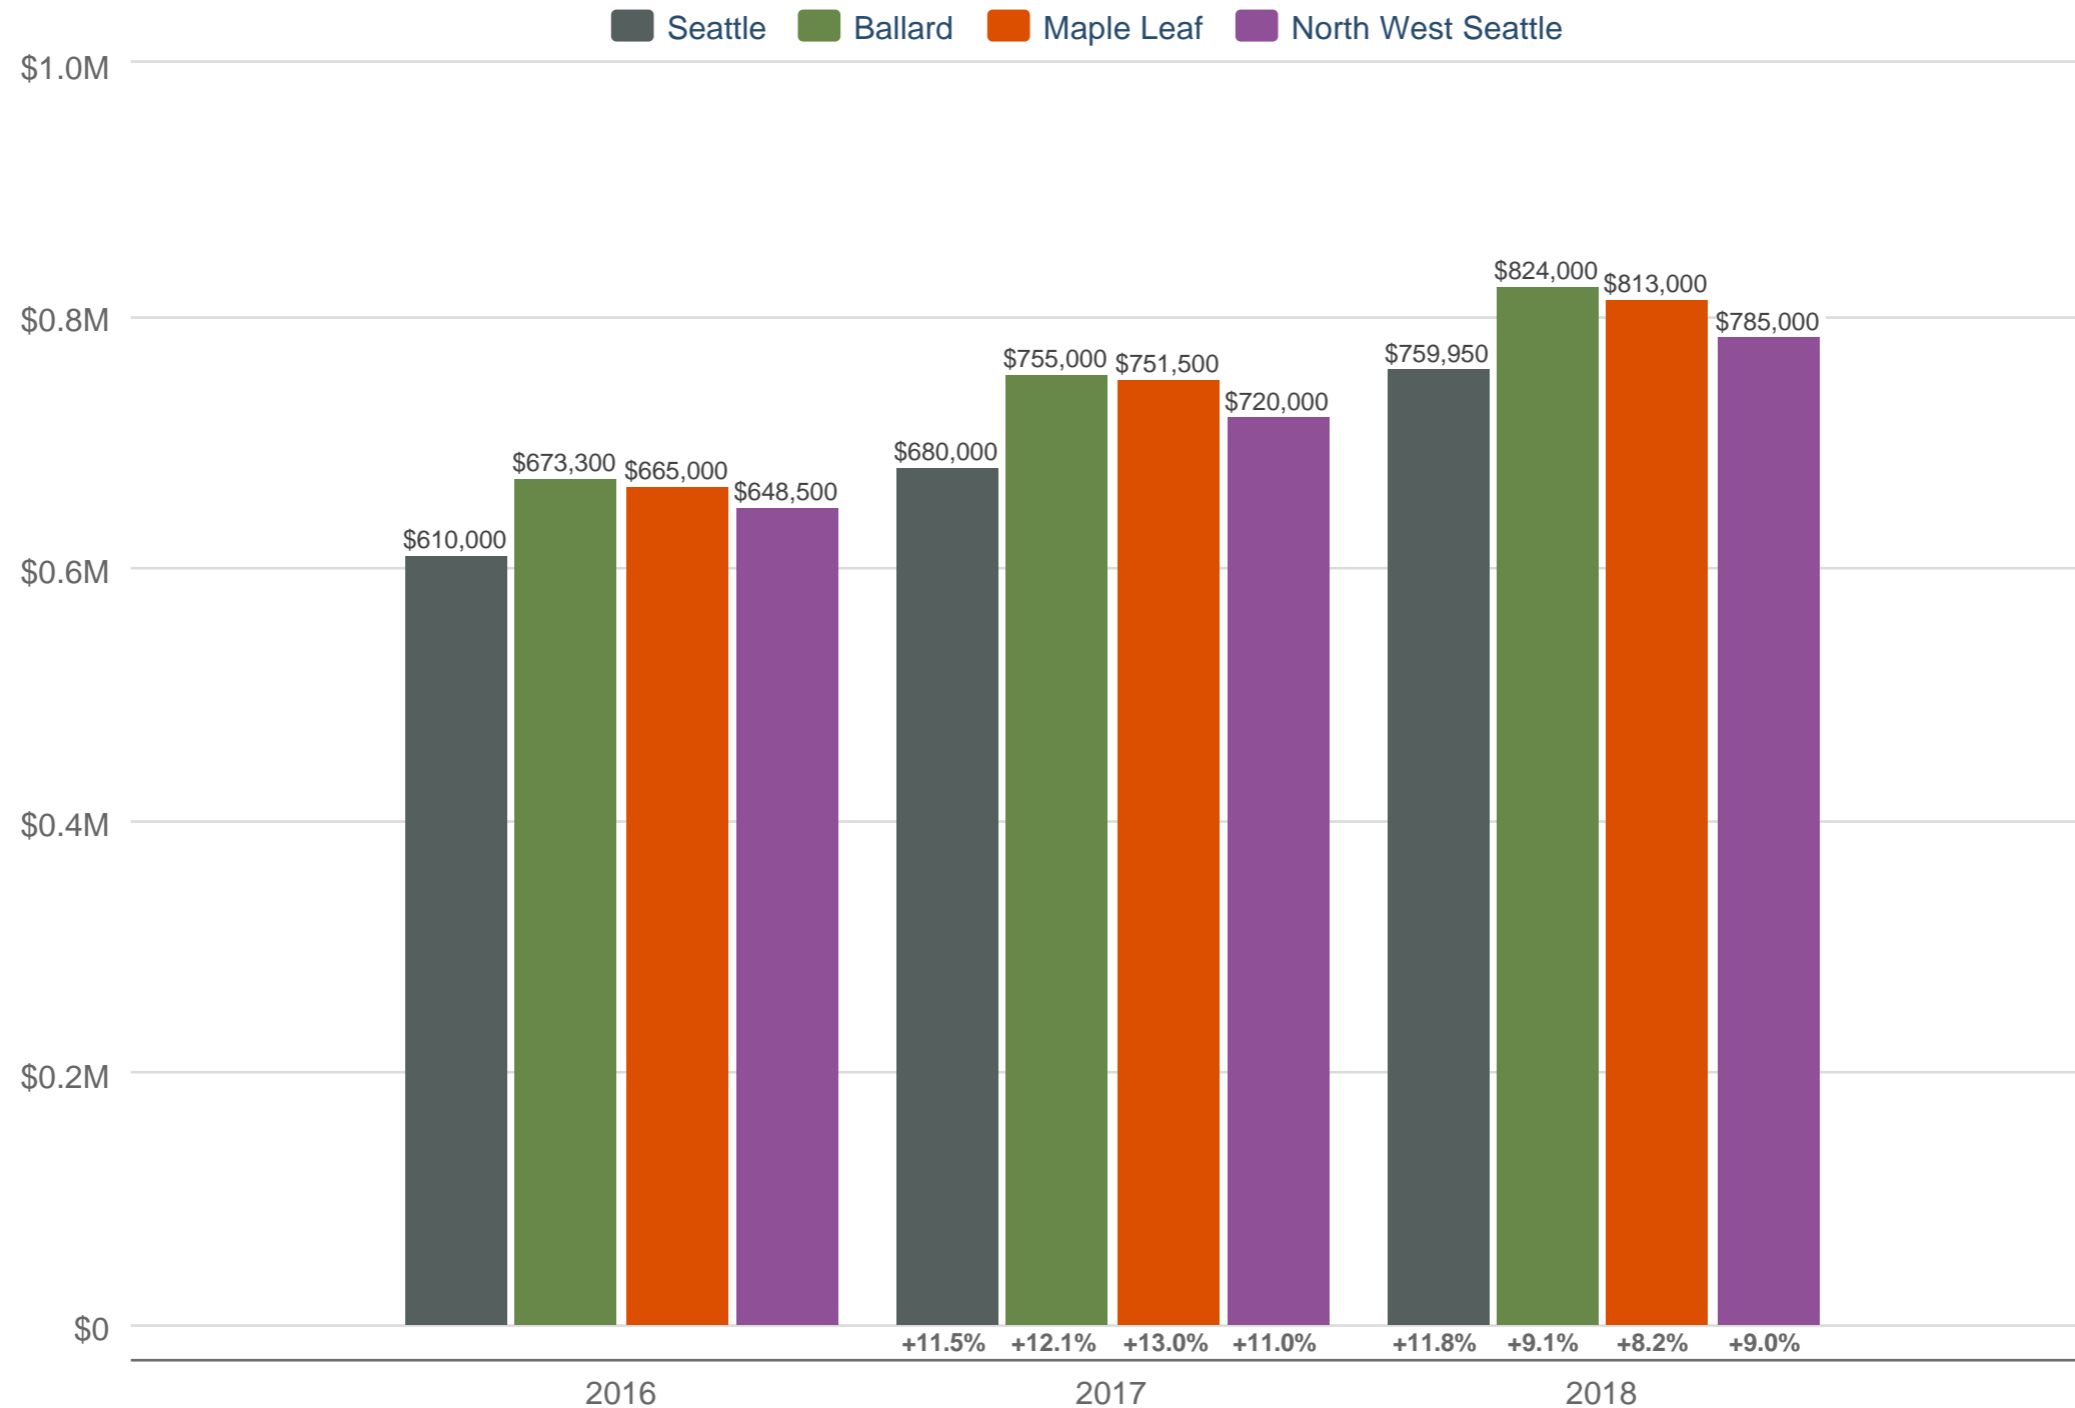

Seattle & Ballard* & Maple Leaf* & North West Seattle*: Residential

Each data point is 12 months of activity. Data is from October 11, 2018.

* User-defined area. All data from Northwest Multiple Listing Service®. InfoSparks © 2024 ShowingTime.