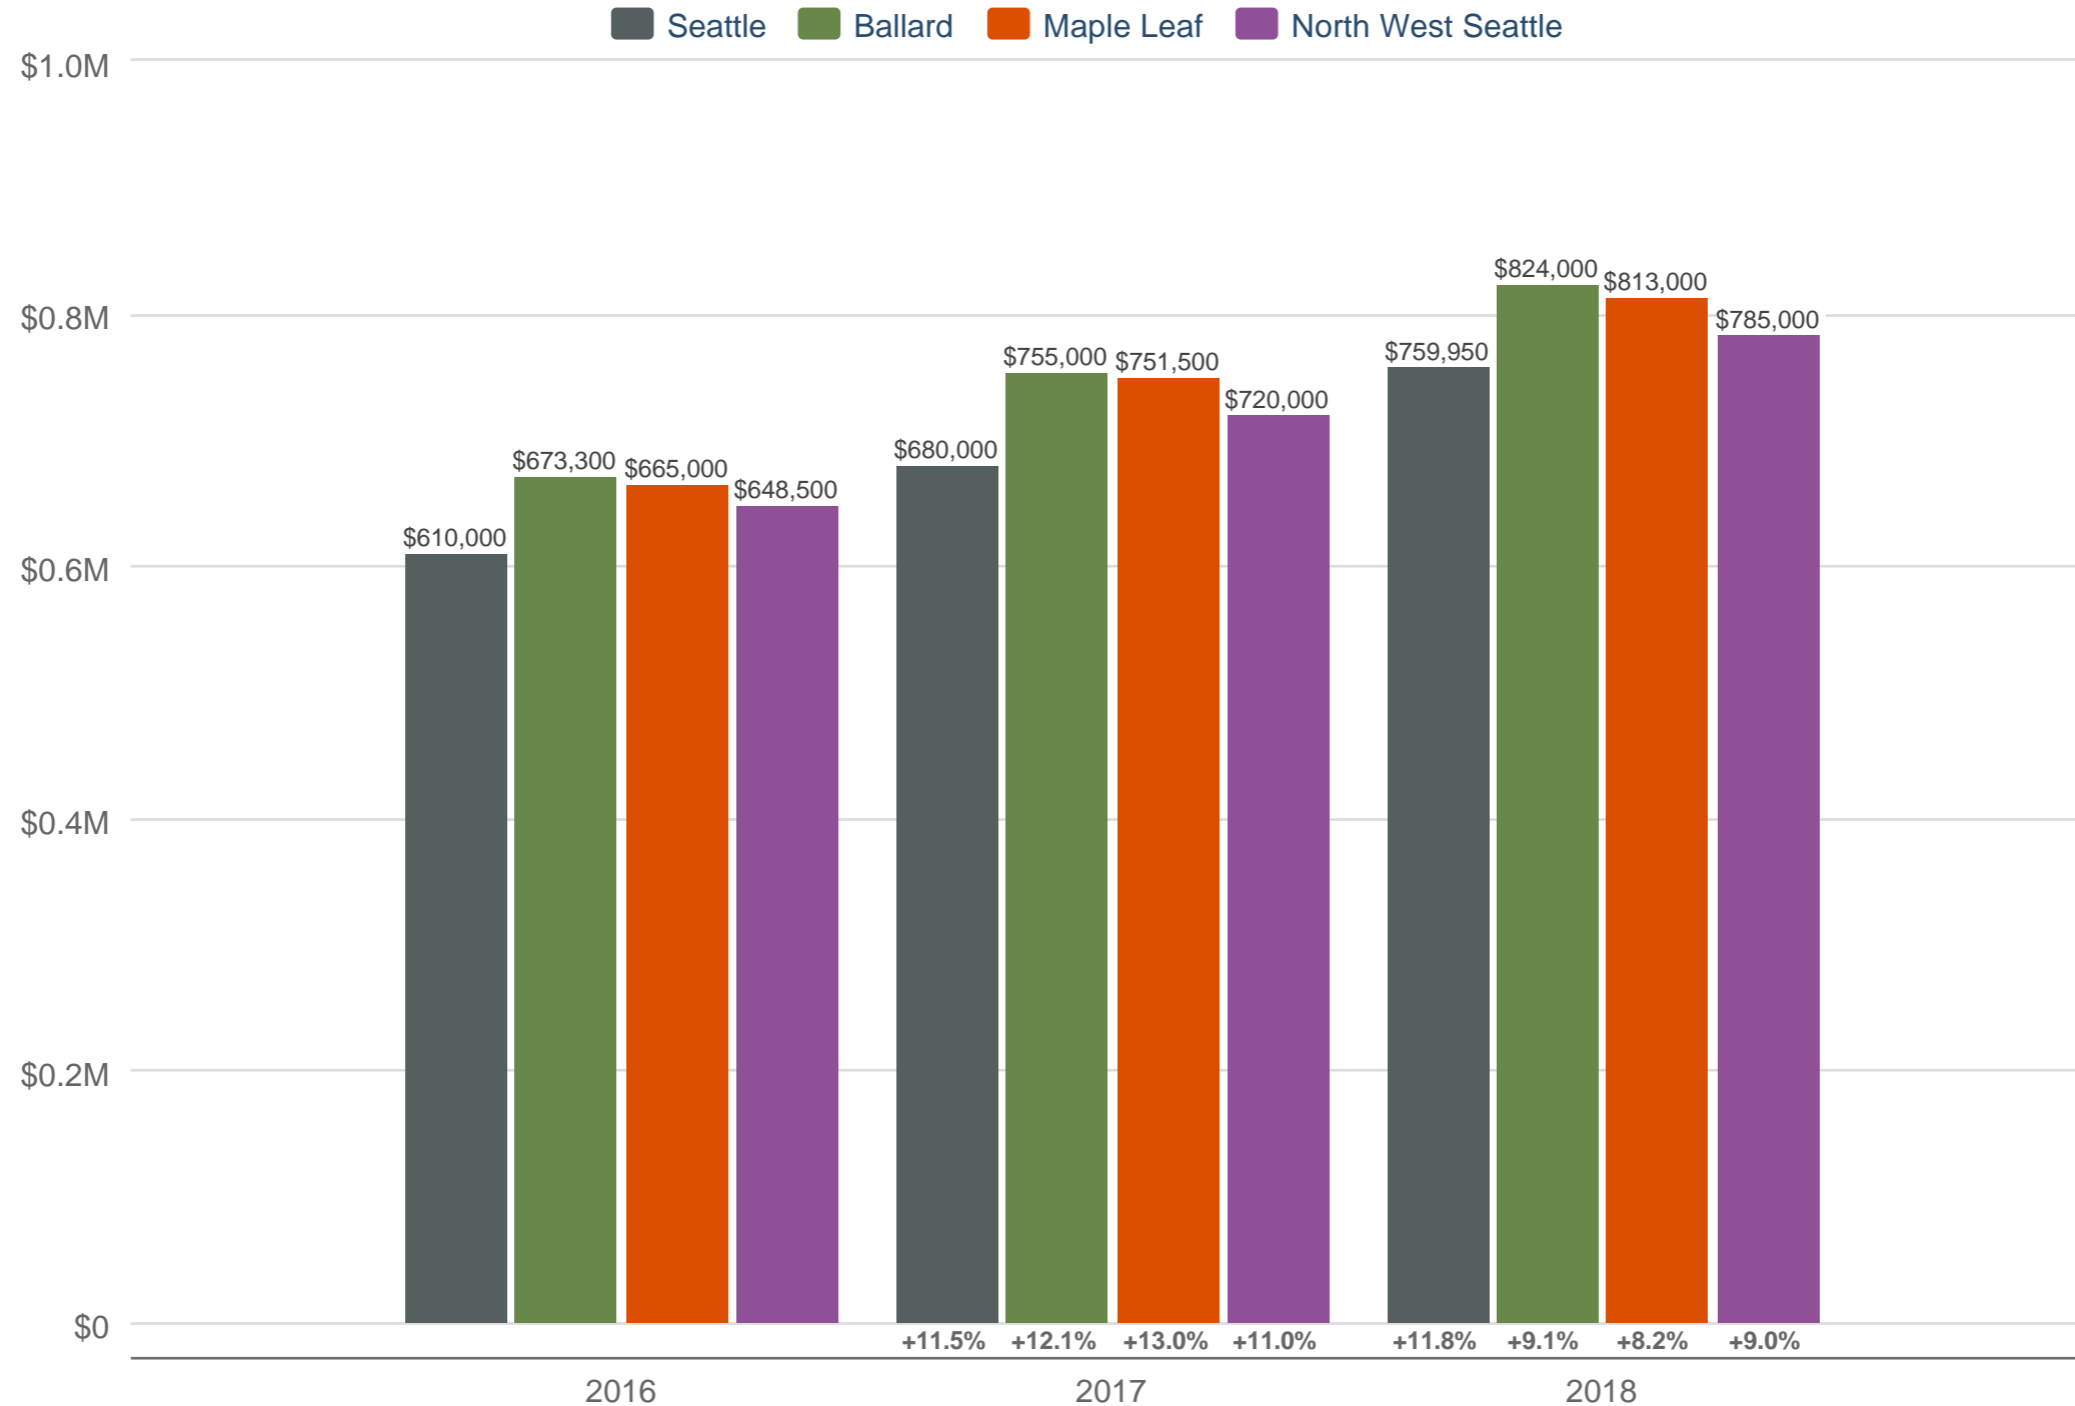

Seattle & Ballard* & Maple Leaf* & North West Seattle*: Residential

Each data point is 12 months of activity. Data is from October 11, 2018.

* User-defined area. All data from Northwest Multiple Listing Service®. InfoSparks © 2024 ShowingTime.