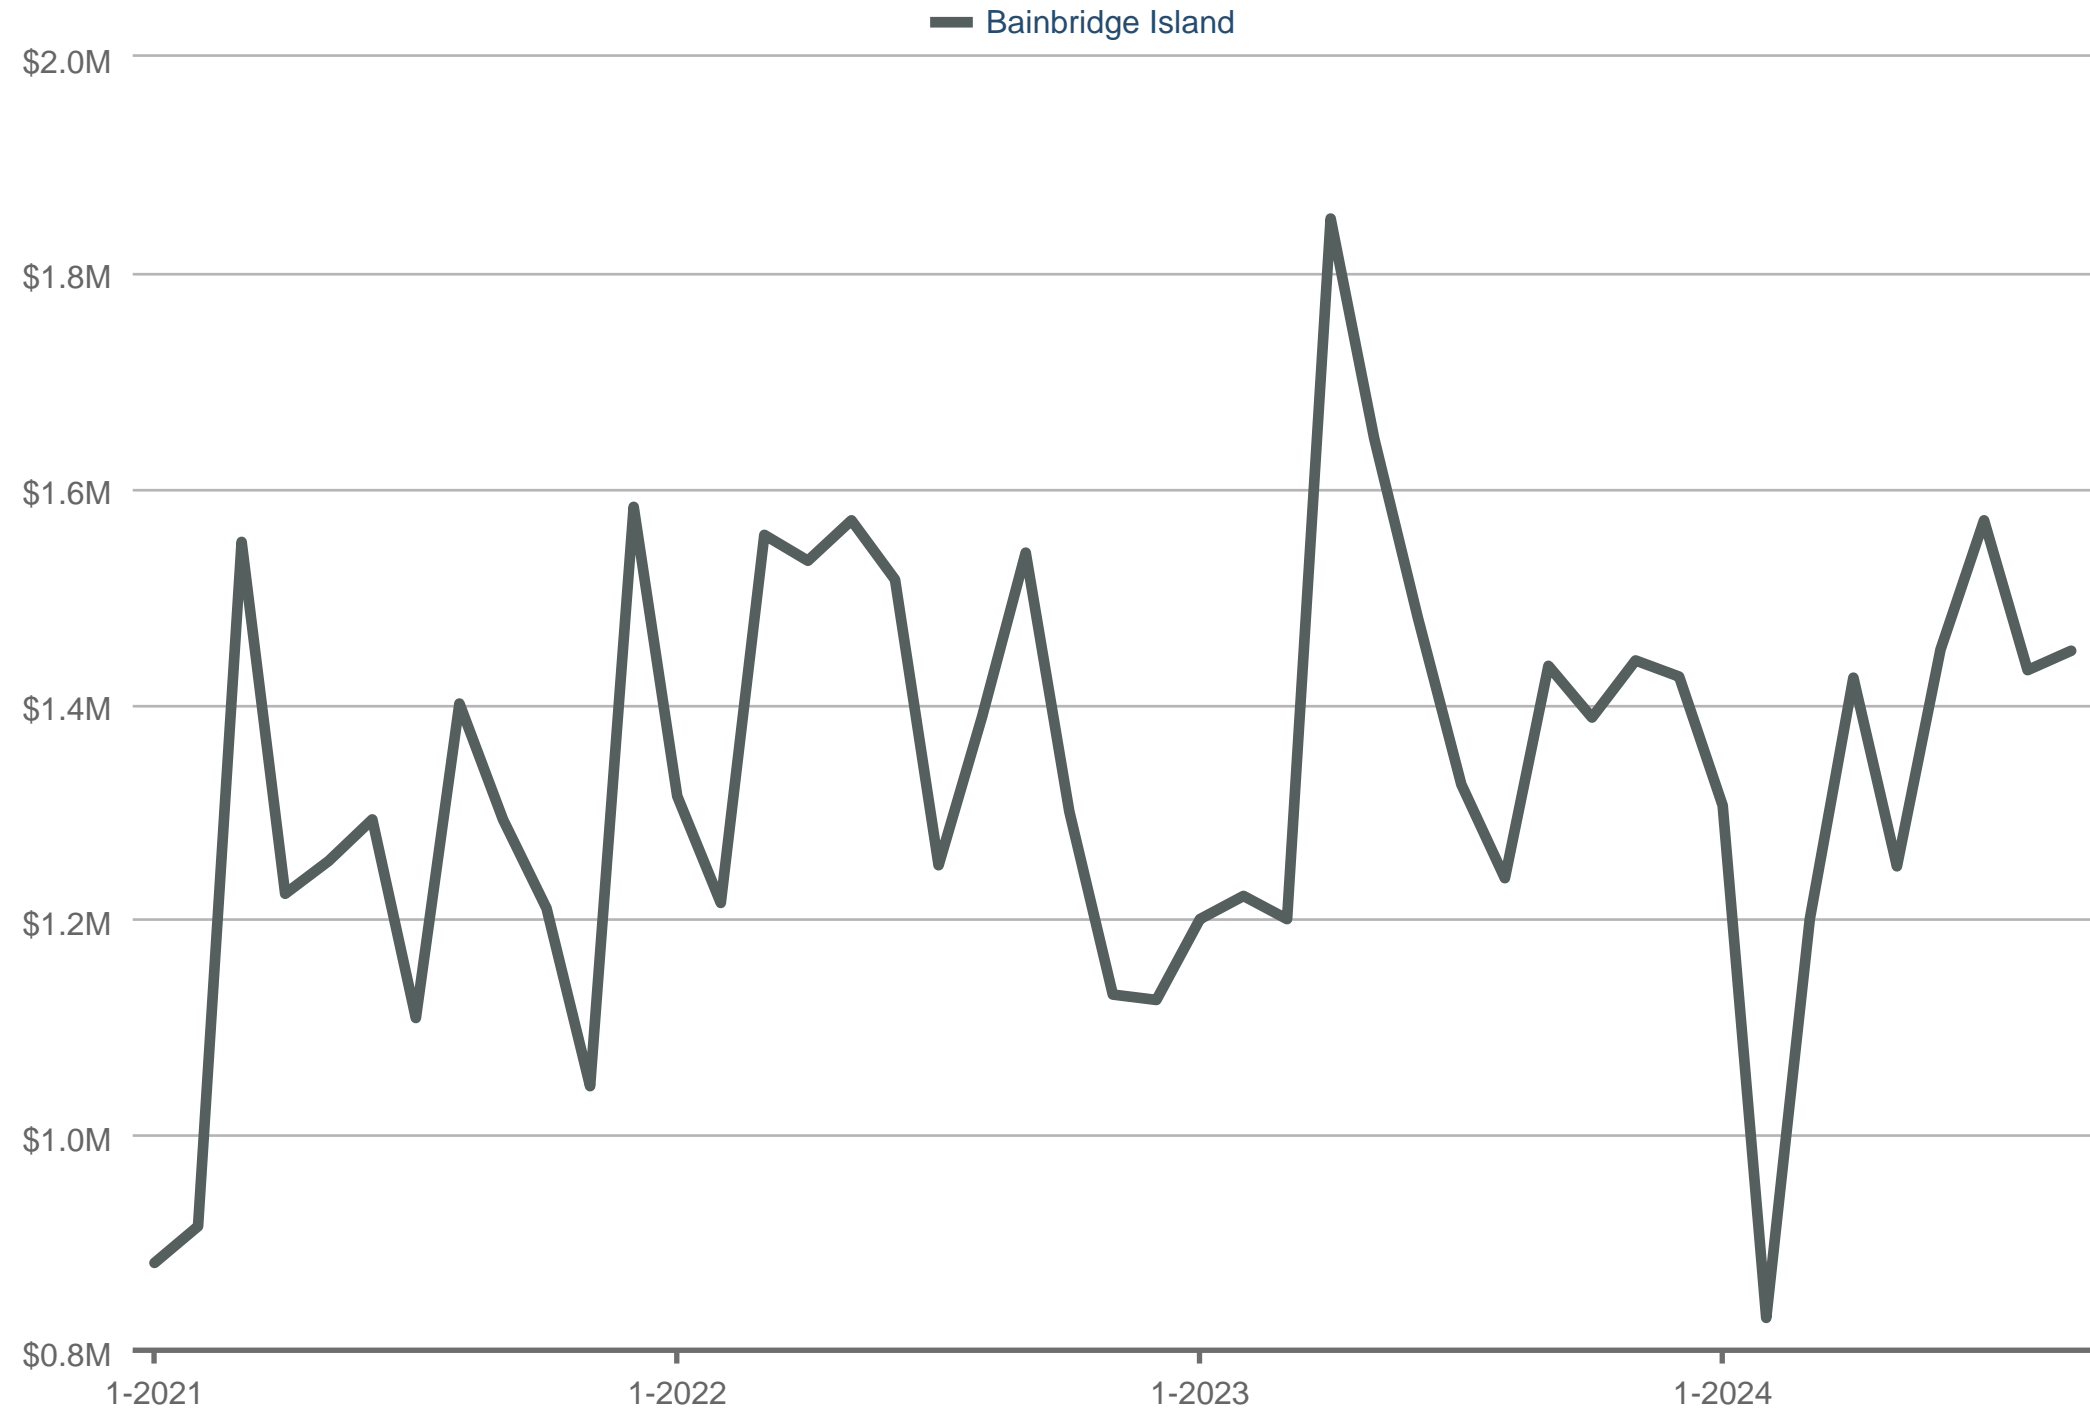

Megan Shay
InPeak Properties LLC

Office: (206) 437-0732

Cell: (206) 437-0732

megan@inpeakproperties.com

www.inpeakproperties.com

NORTHWEST
MULTIPLE LISTING SERVICE

Median Sales Price

Bainbridge Island: Residential

Each data point is one month of activity. Data is from October 18, 2024.