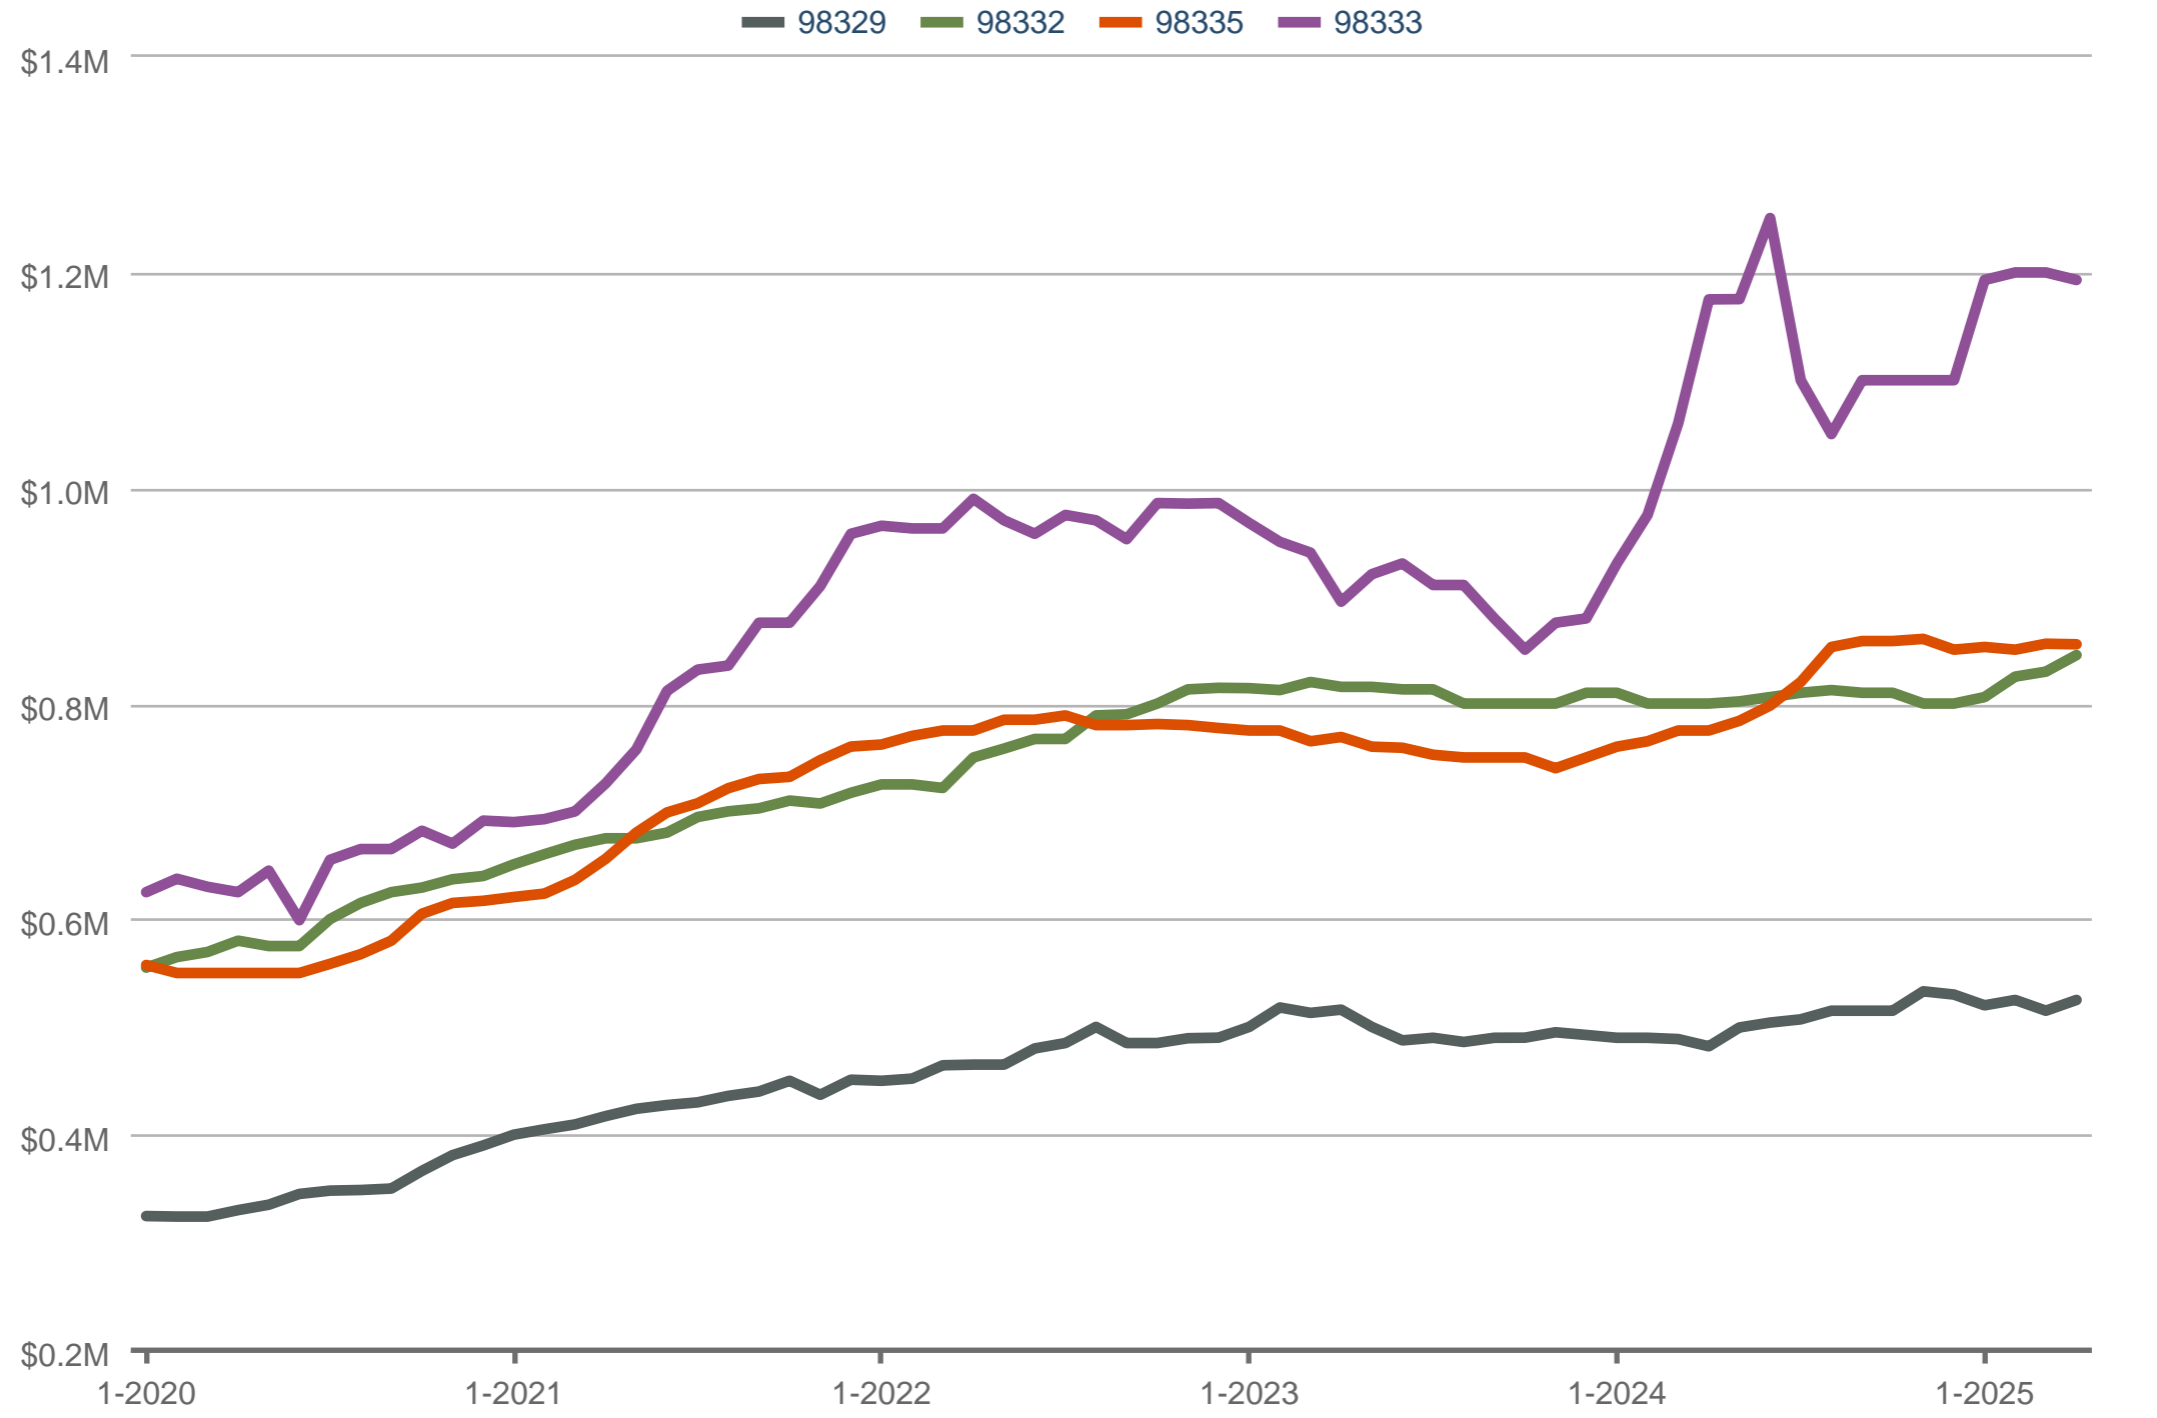

**NORTHWEST**  
MULTIPLE LISTING SERVICE

### Median Sales Price

98329 & 98332 & 98335 & 98333

Each data point is 12 months of activity. Data is from May 17, 2025.