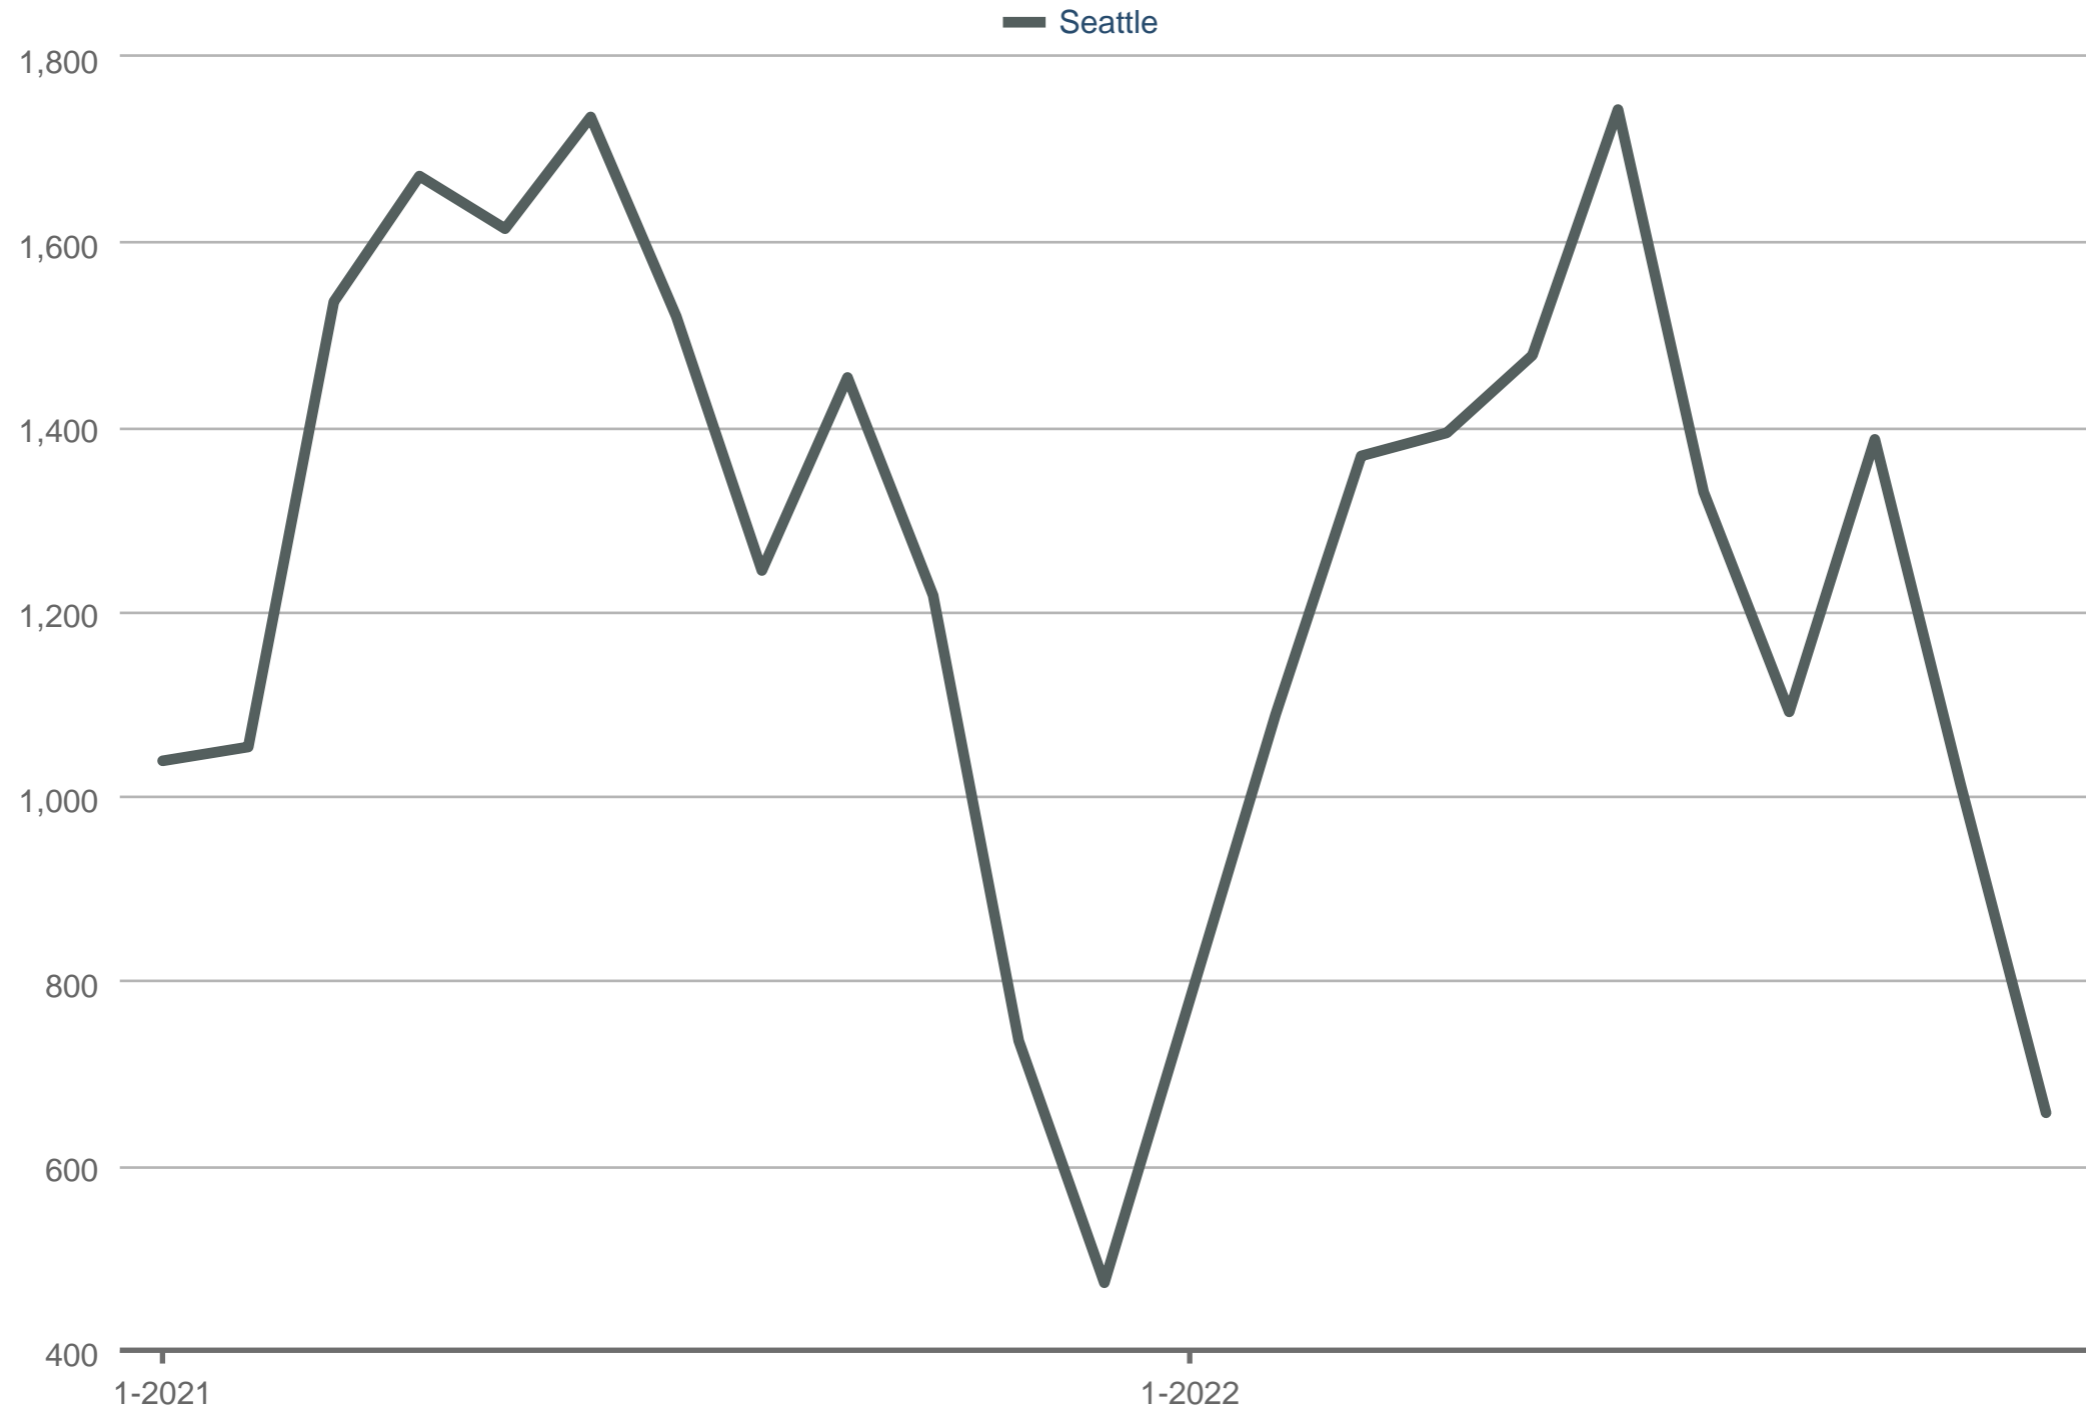

New Listings

Seattle: Residential & Condominium

Each data point is one month of activity. Data is from December 1, 2022.