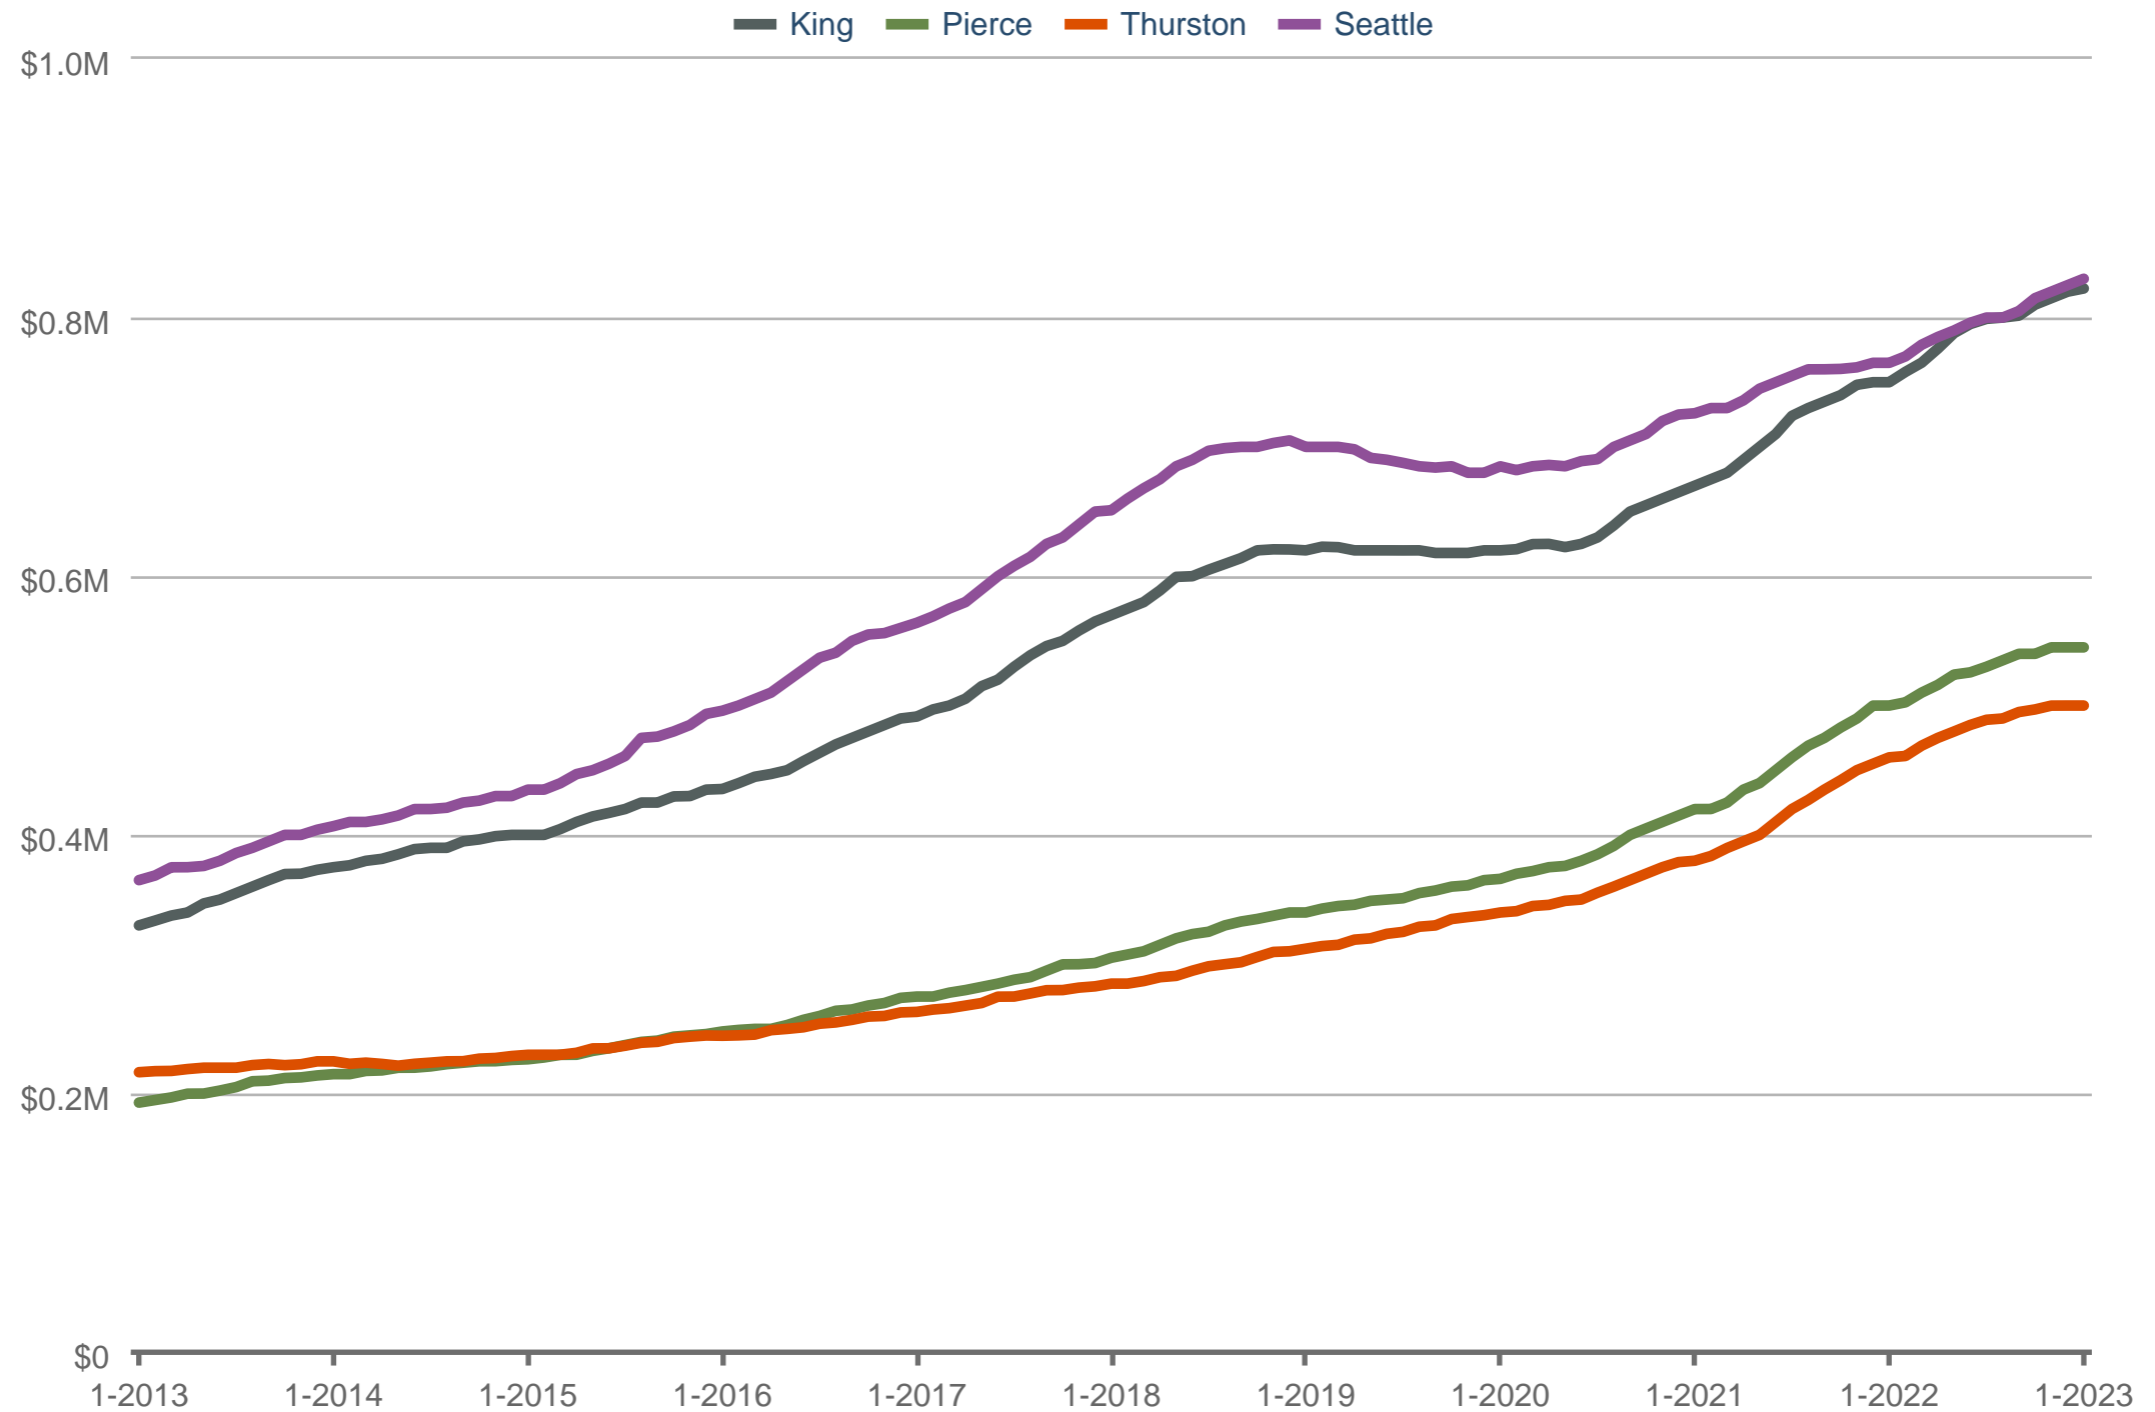

Makoto Kitabayashi

Managing Broker - Windermere Professional Prtnrs

Office: 360-888-2210

mark@windermere.com

www.REALTOR-Mark.com

NORTHWEST
MULTIPLE LISTING SERVICE

Median Sales Price

King & Pierce & Thurston & Seattle: Residential & Condominium

Each data point is 12 months of activity. Data is from February 6, 2023.