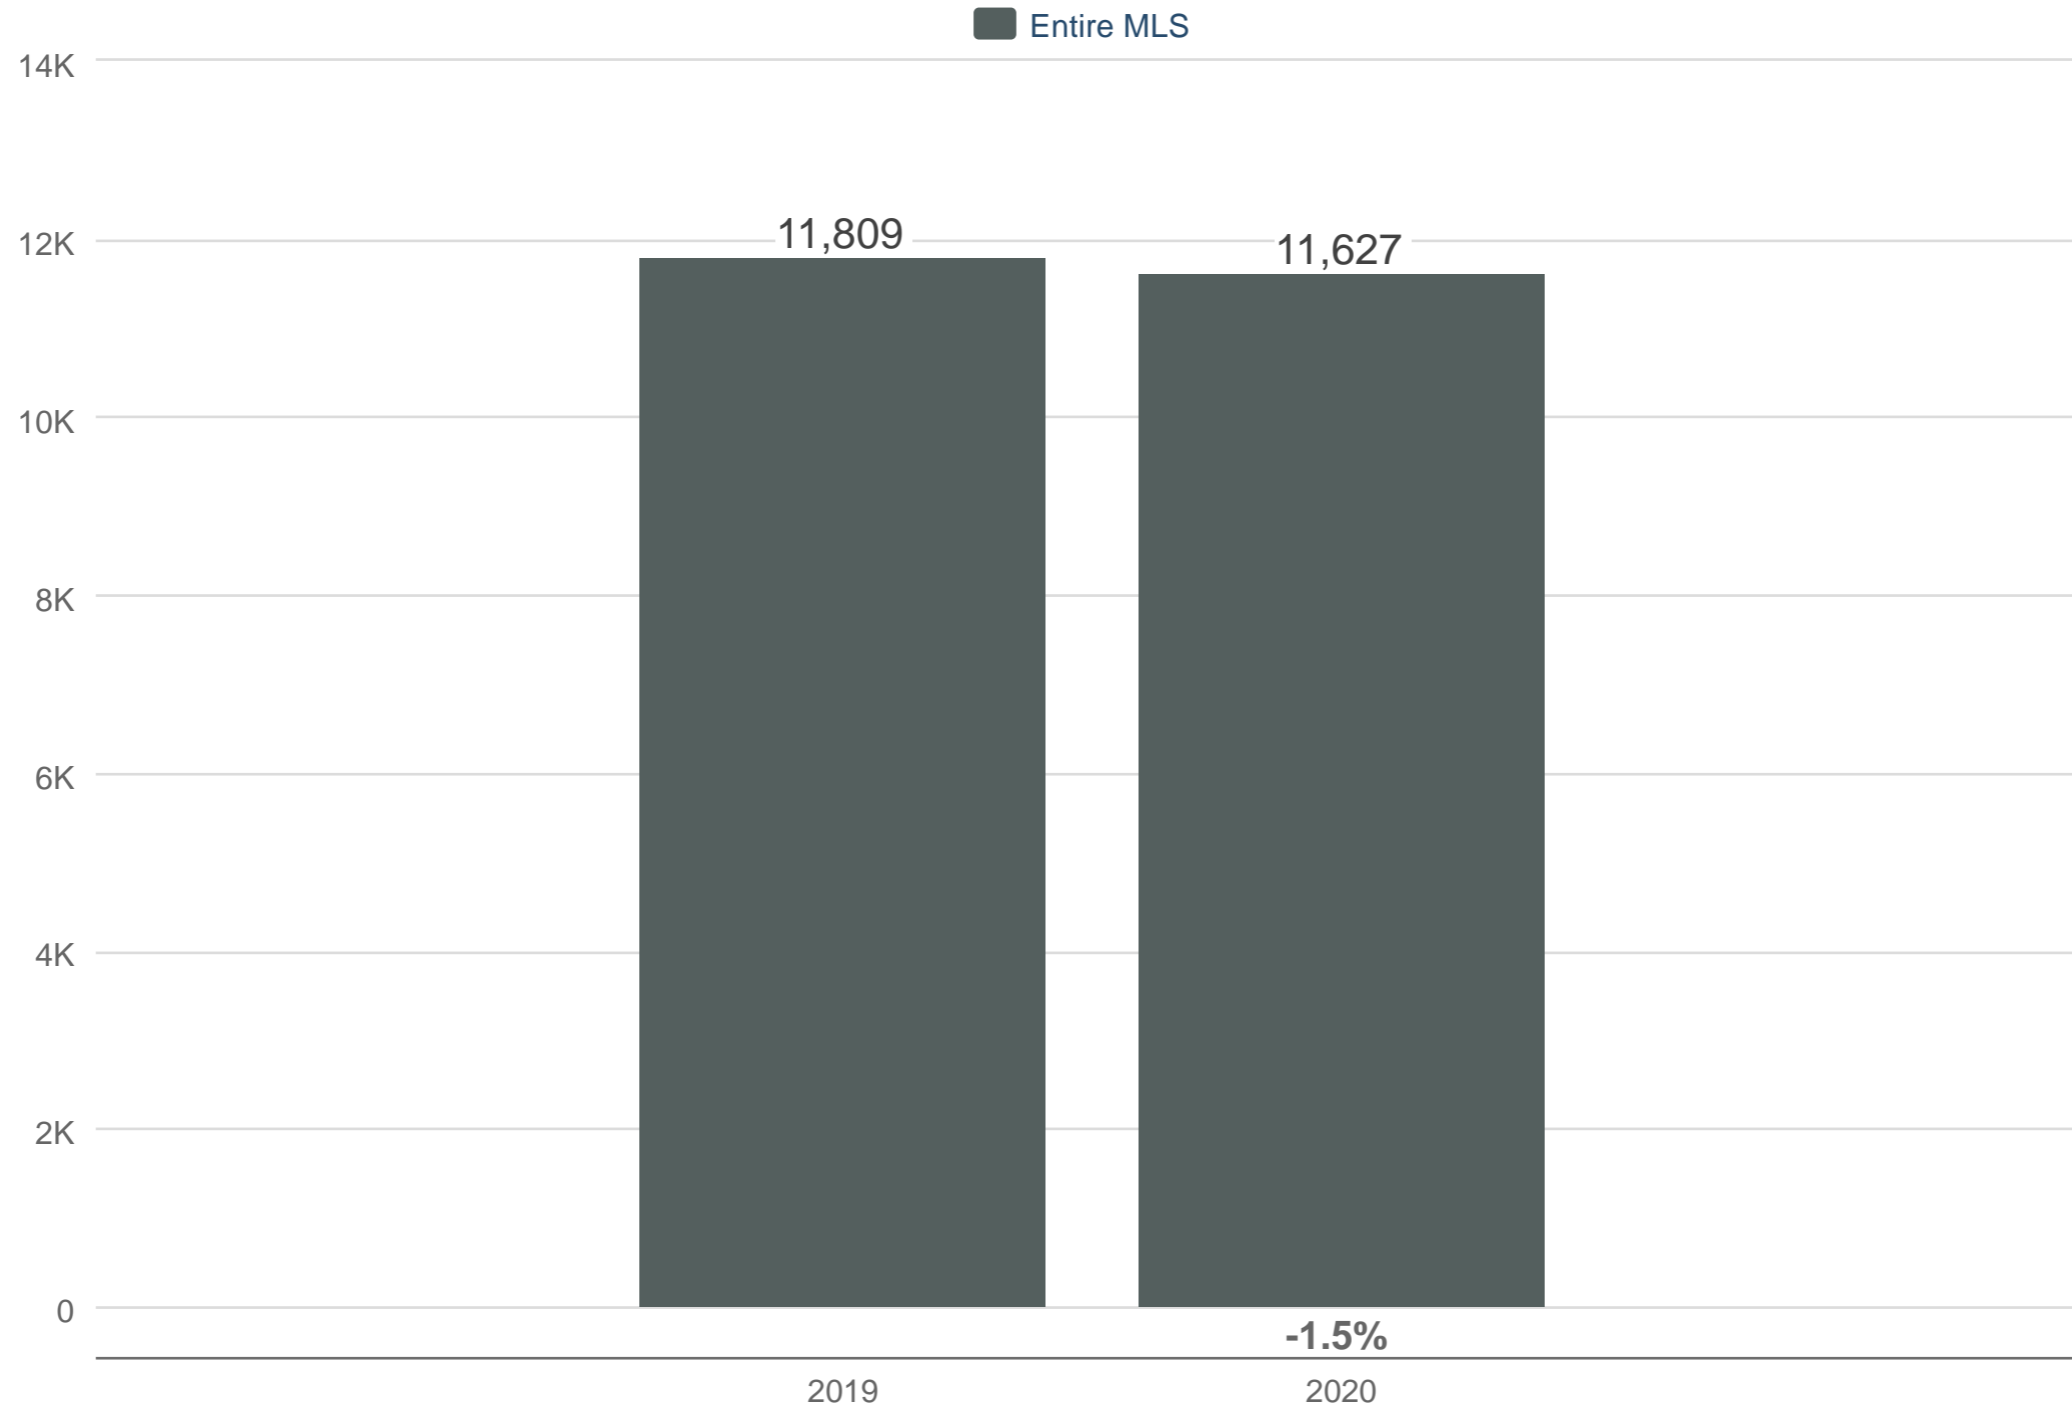

March New Listings

Entire MLS

Each data point is one month of activity. Data is from April 14, 2020.