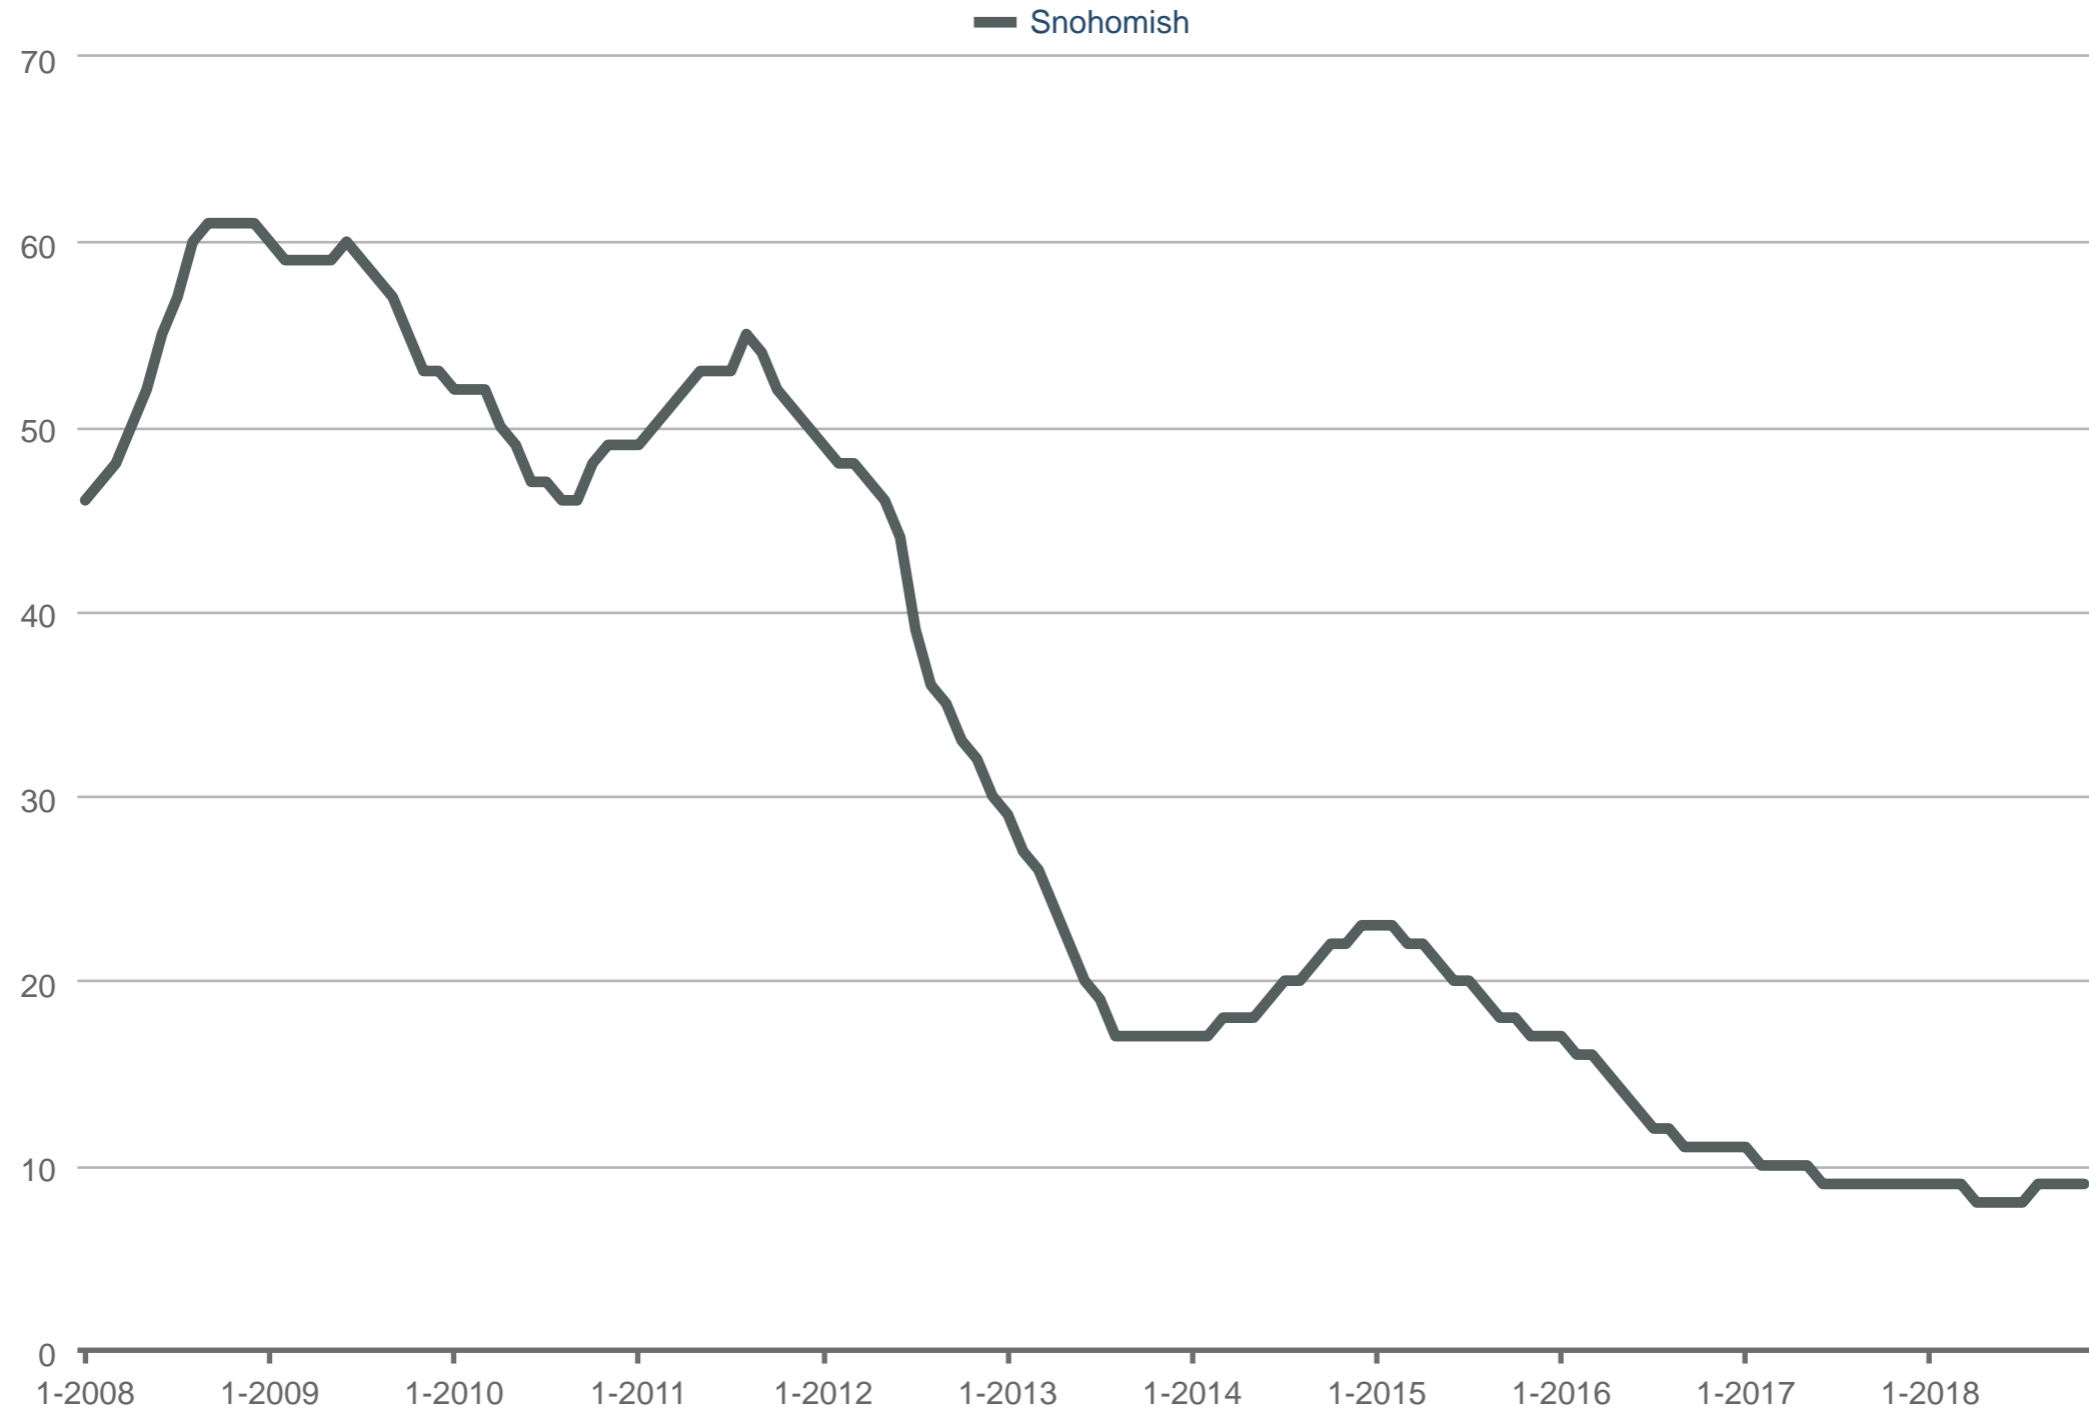

### Median Days on Market

Snohomish: Residential

Each data point is 12 months of activity. Data is from December 19, 2018.