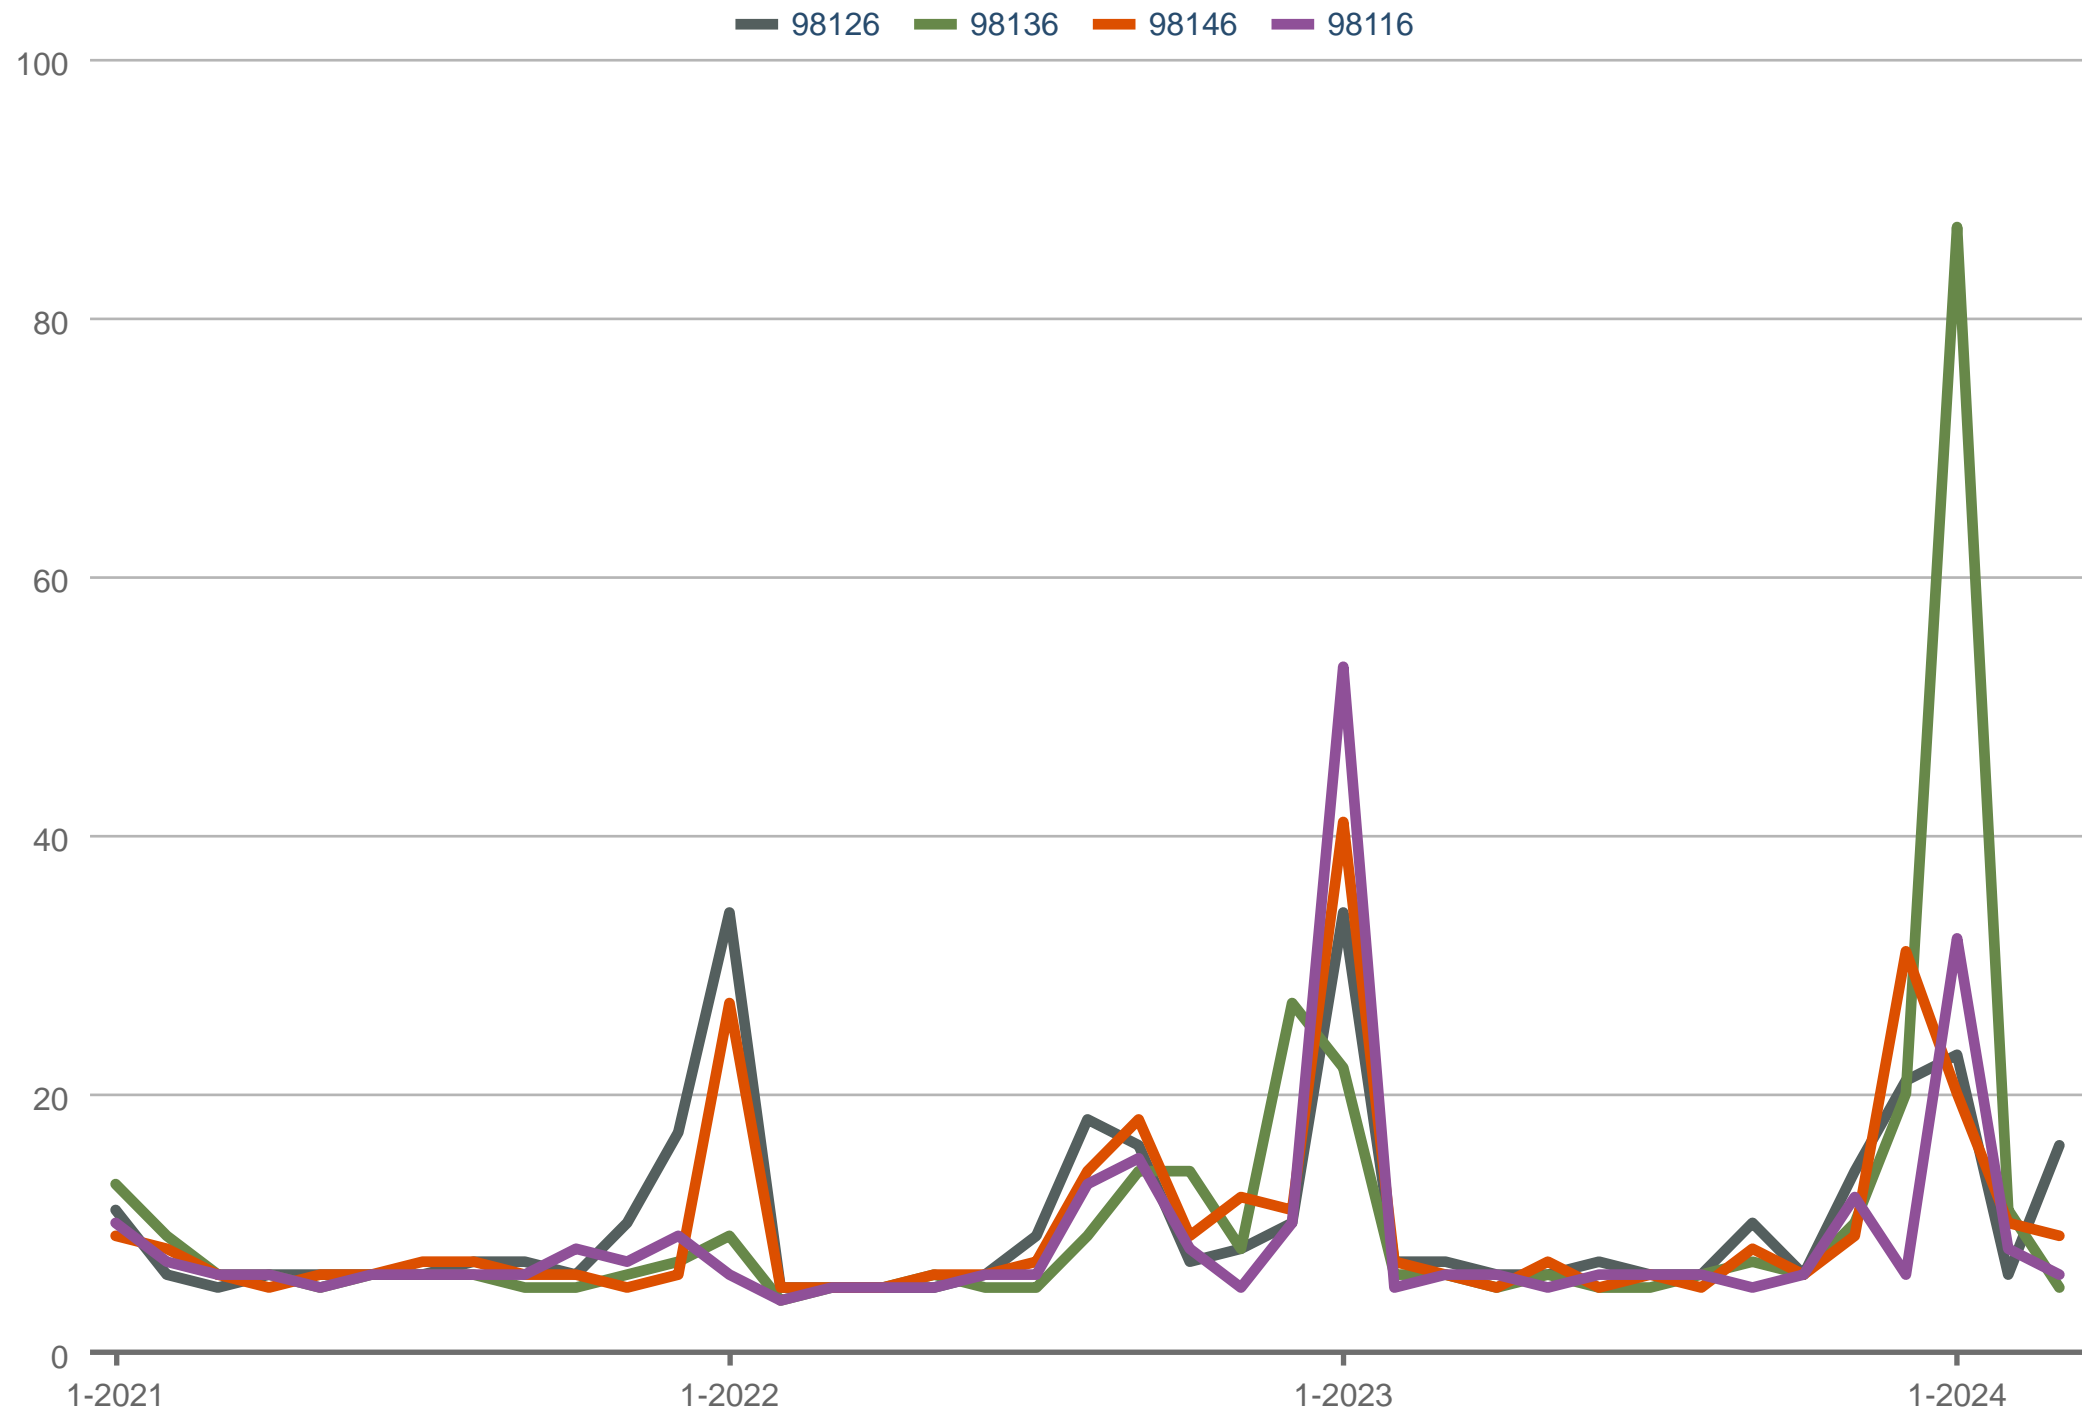

Jennifer Suemnicht
 Broker / Realtor - COMPASS

Office: 206-550-1676
Jen@JenSueHomes.com
www.JenSueHomes.com

NORTHWEST
 MULTIPLE LISTING SERVICE

Empowering You With Real Estate Information You Need!

Median Days on Market

98126 & 98136 & 98146 & 98116: Residential

Each data point is one month of activity. Data is from April 24, 2024.