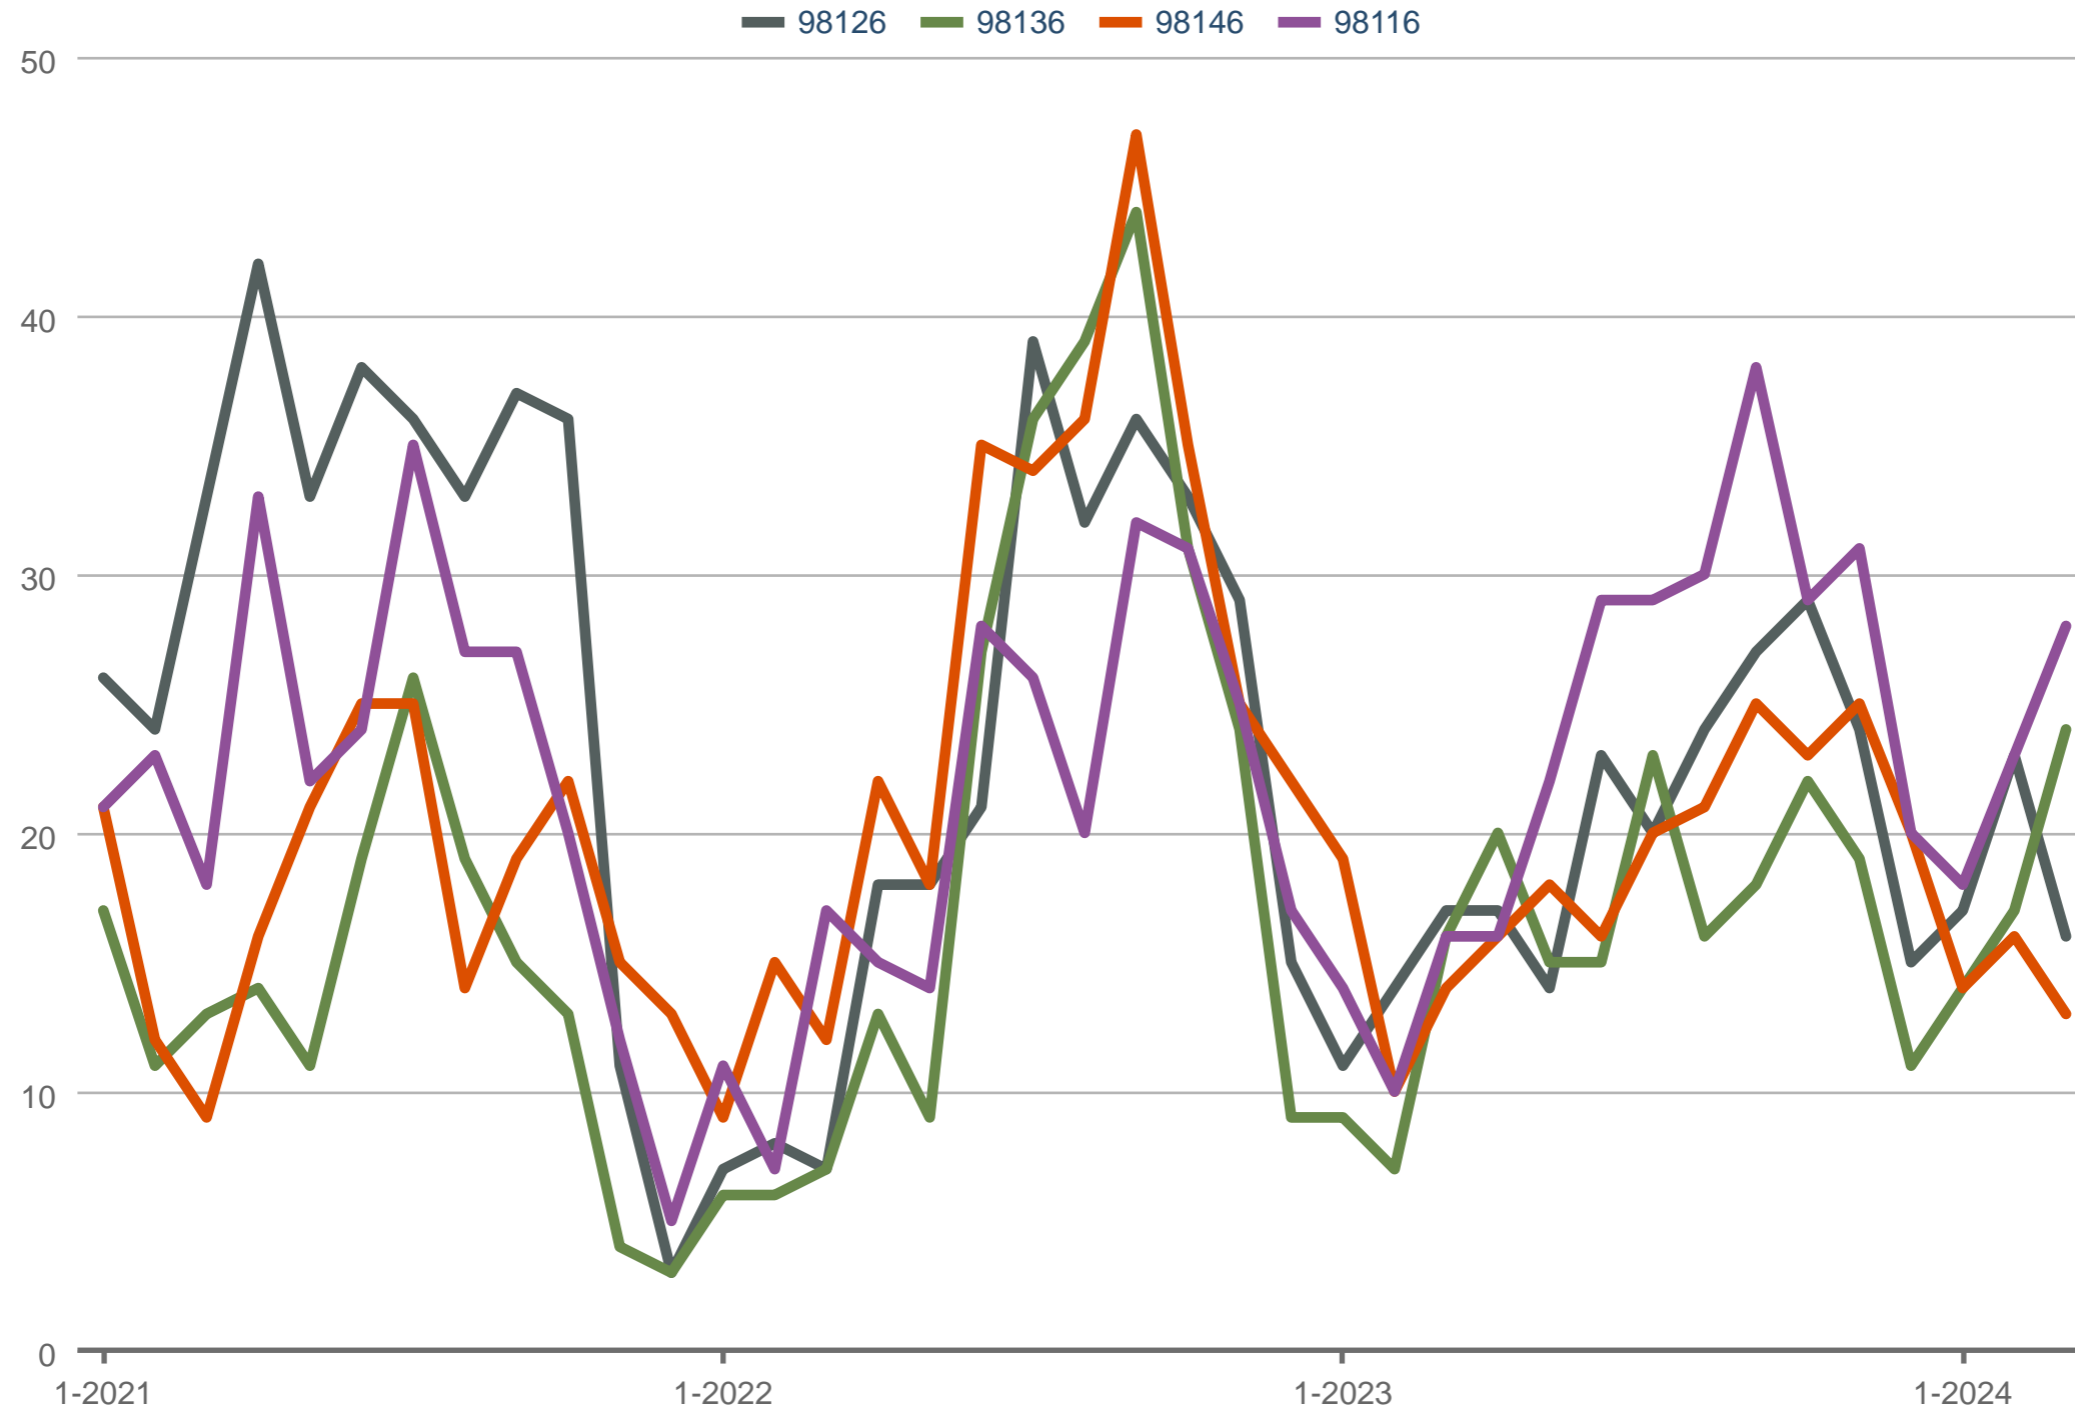

Jennifer Suemnicht
 Broker / Realtor - COMPASS

Office: 206-550-1676
Jen@JenSueHomes.com
www.JenSueHomes.com

NORTHWEST
 MULTIPLE LISTING SERVICE

Empowering You With Real Estate Information You Need!

Homes for Sale

98126 & 98136 & 98146 & 98116: Residential

Each data point is one month of activity. Data is from April 26, 2024.