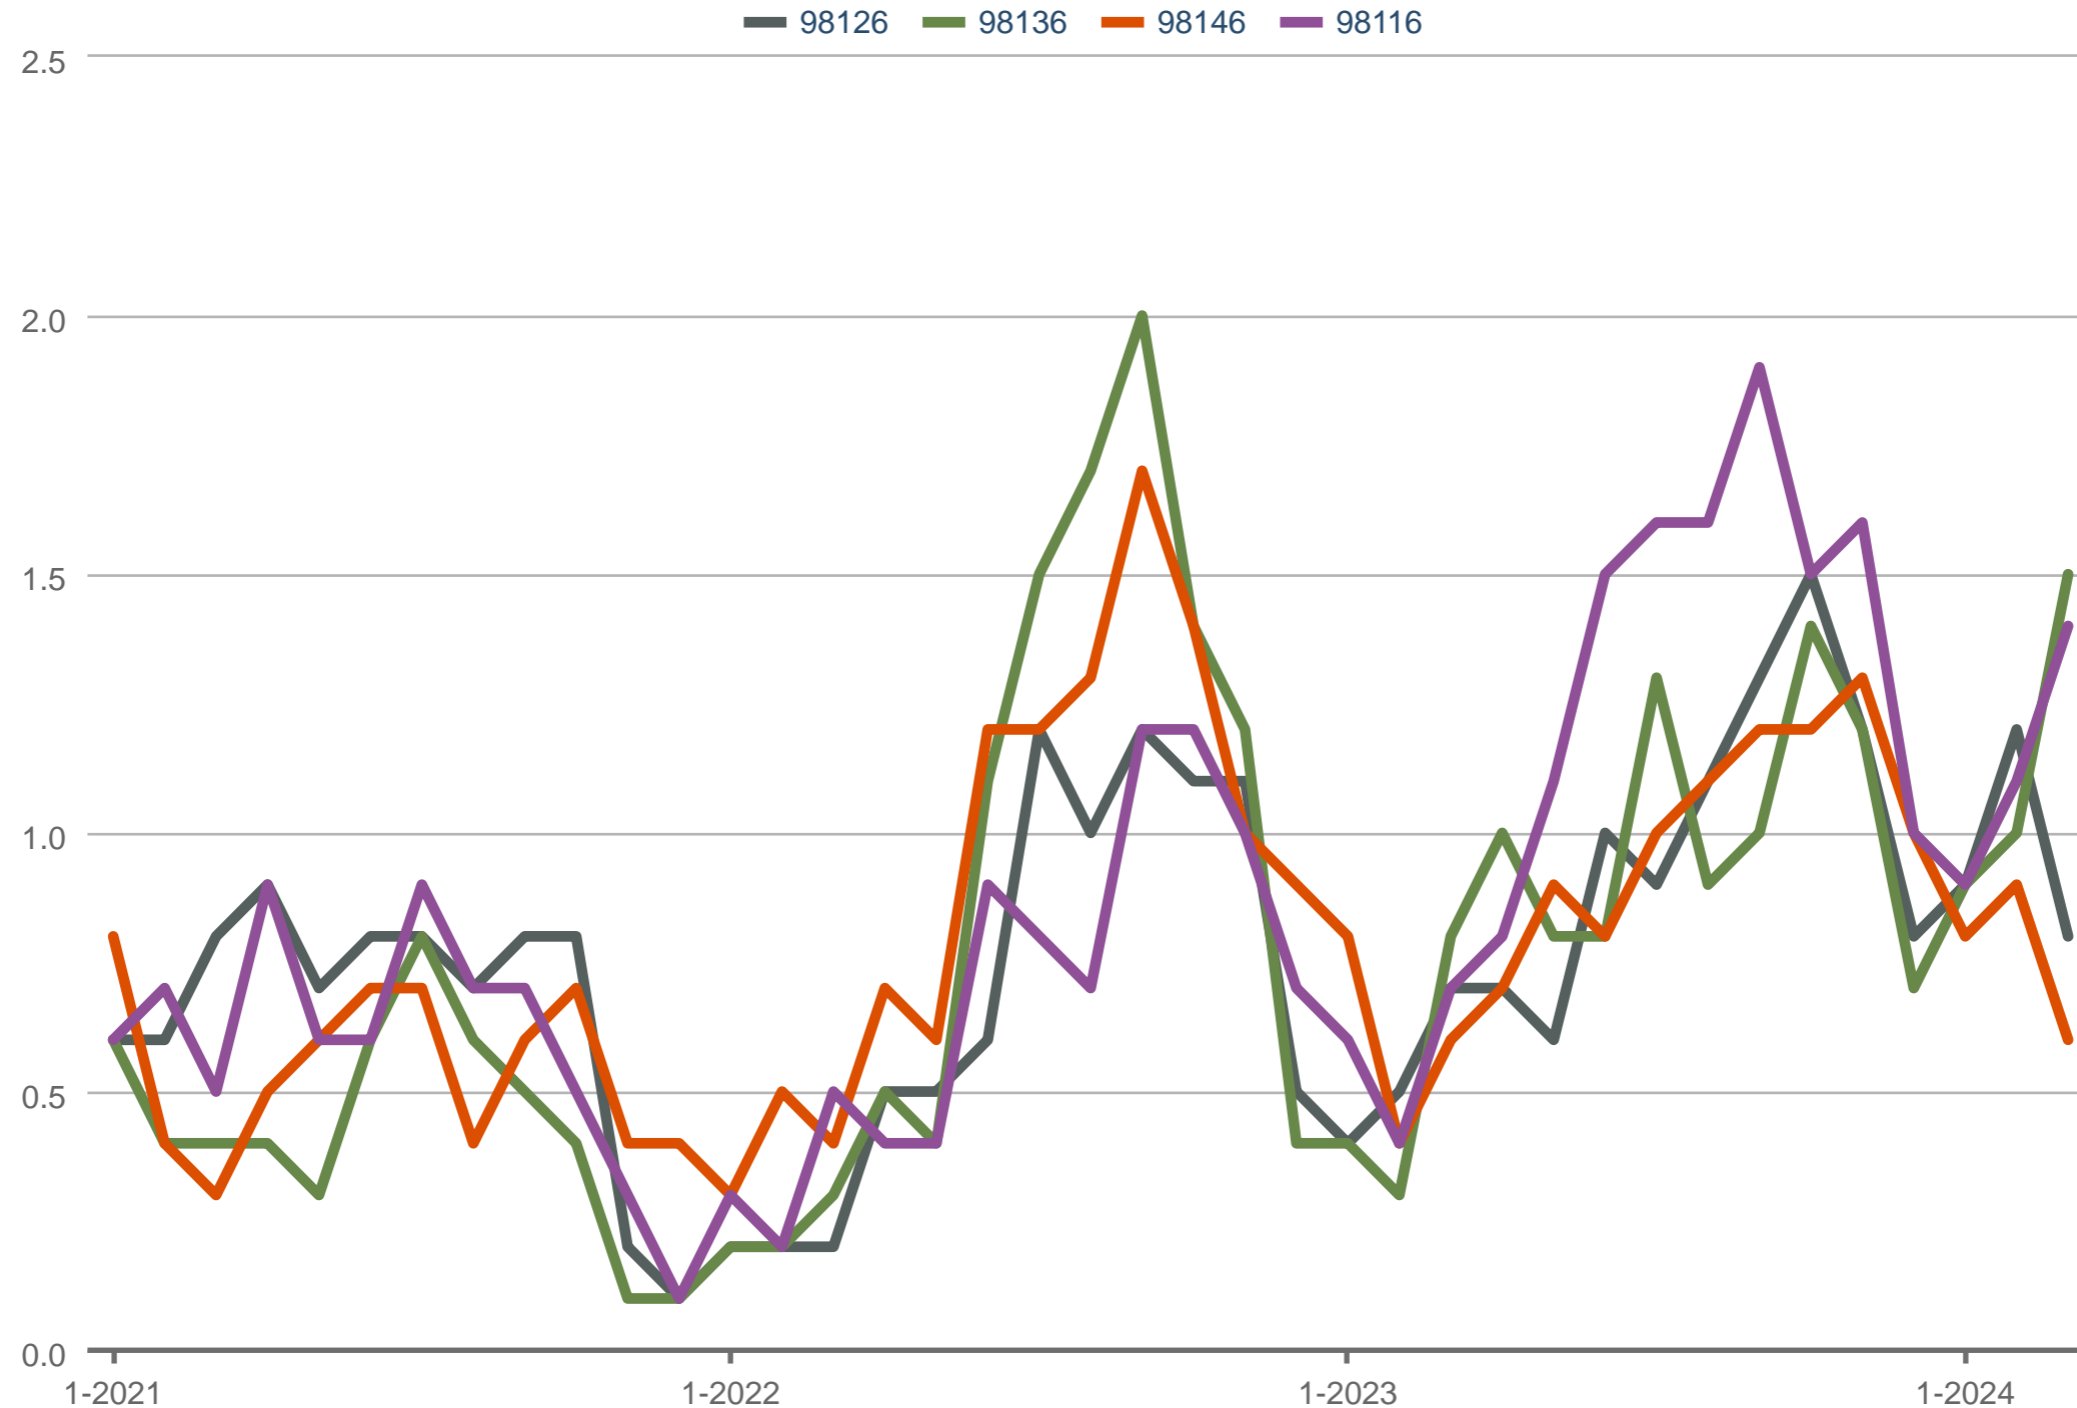

Jennifer Suemnicht
 Broker / Realtor - COMPASS

Empowering You With Real Estate Information You Need!

Office: 206-550-1676
Jen@JenSueHomes.com
www.JenSueHomes.com

NORTHWEST
 MULTIPLE LISTING SERVICE

Months Supply of Inventory (Pending)

98126 & 98136 & 98146 & 98116: Residential

Each data point is one month of activity. Data is from April 26, 2024.