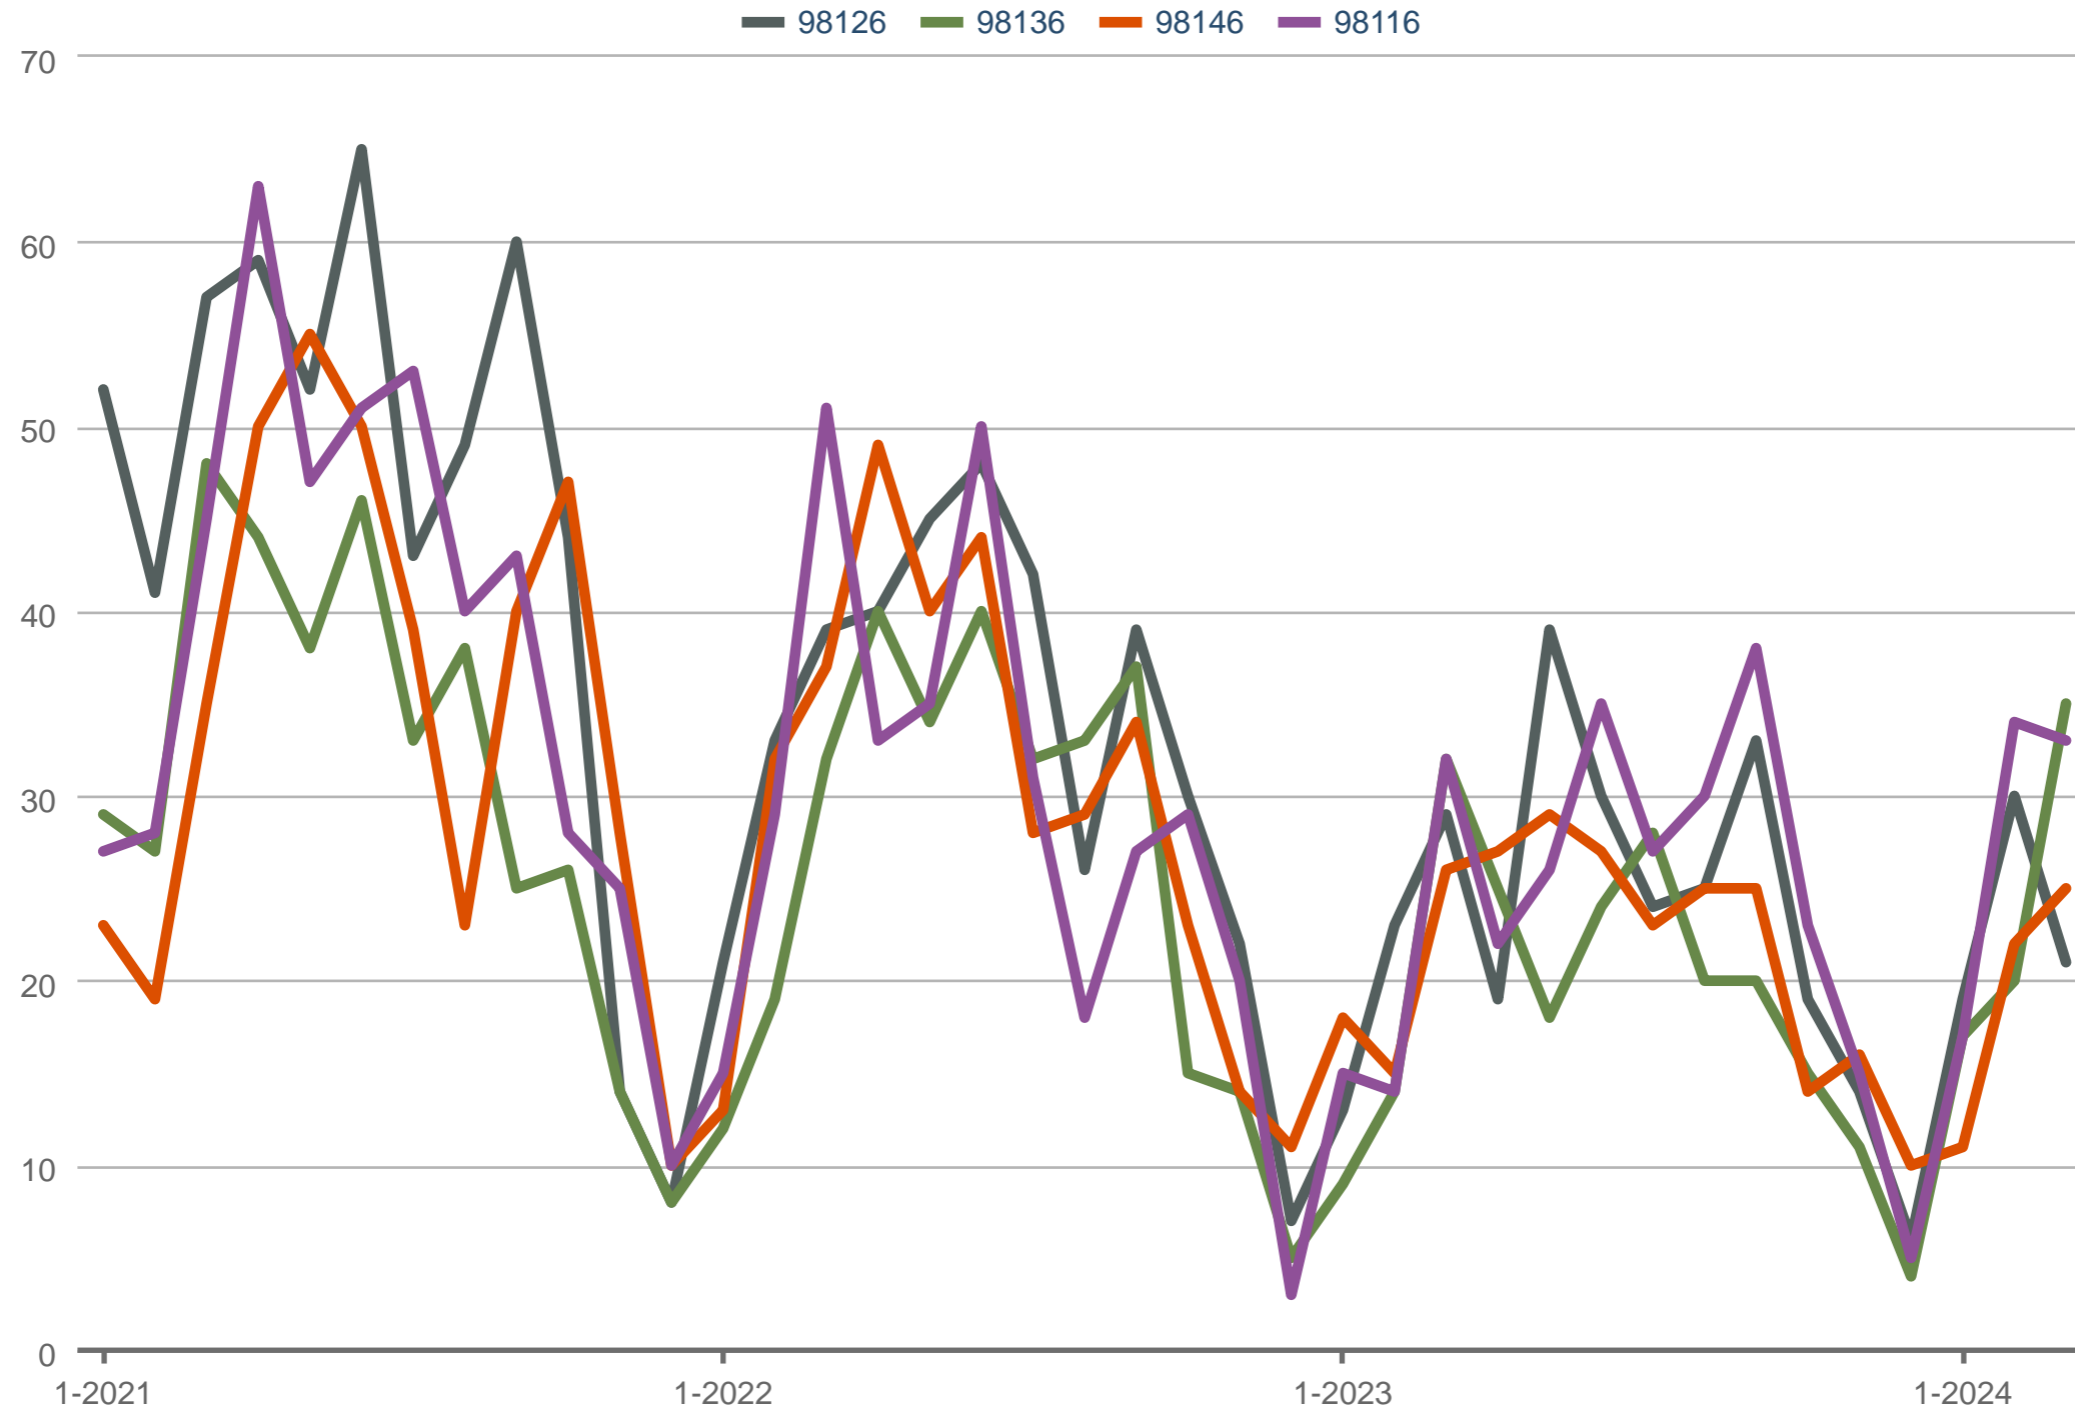

Jennifer Suemnicht
 Broker / Realtor - COMPASS

Office: 206-550-1676
Jen@JenSueHomes.com
www.JenSueHomes.com

NORTHWEST
 MULTIPLE LISTING SERVICE

Empowering You With Real Estate Information You Need!

New Listings

98126 & 98136 & 98146 & 98116: Residential

Each data point is one month of activity. Data is from April 24, 2024.