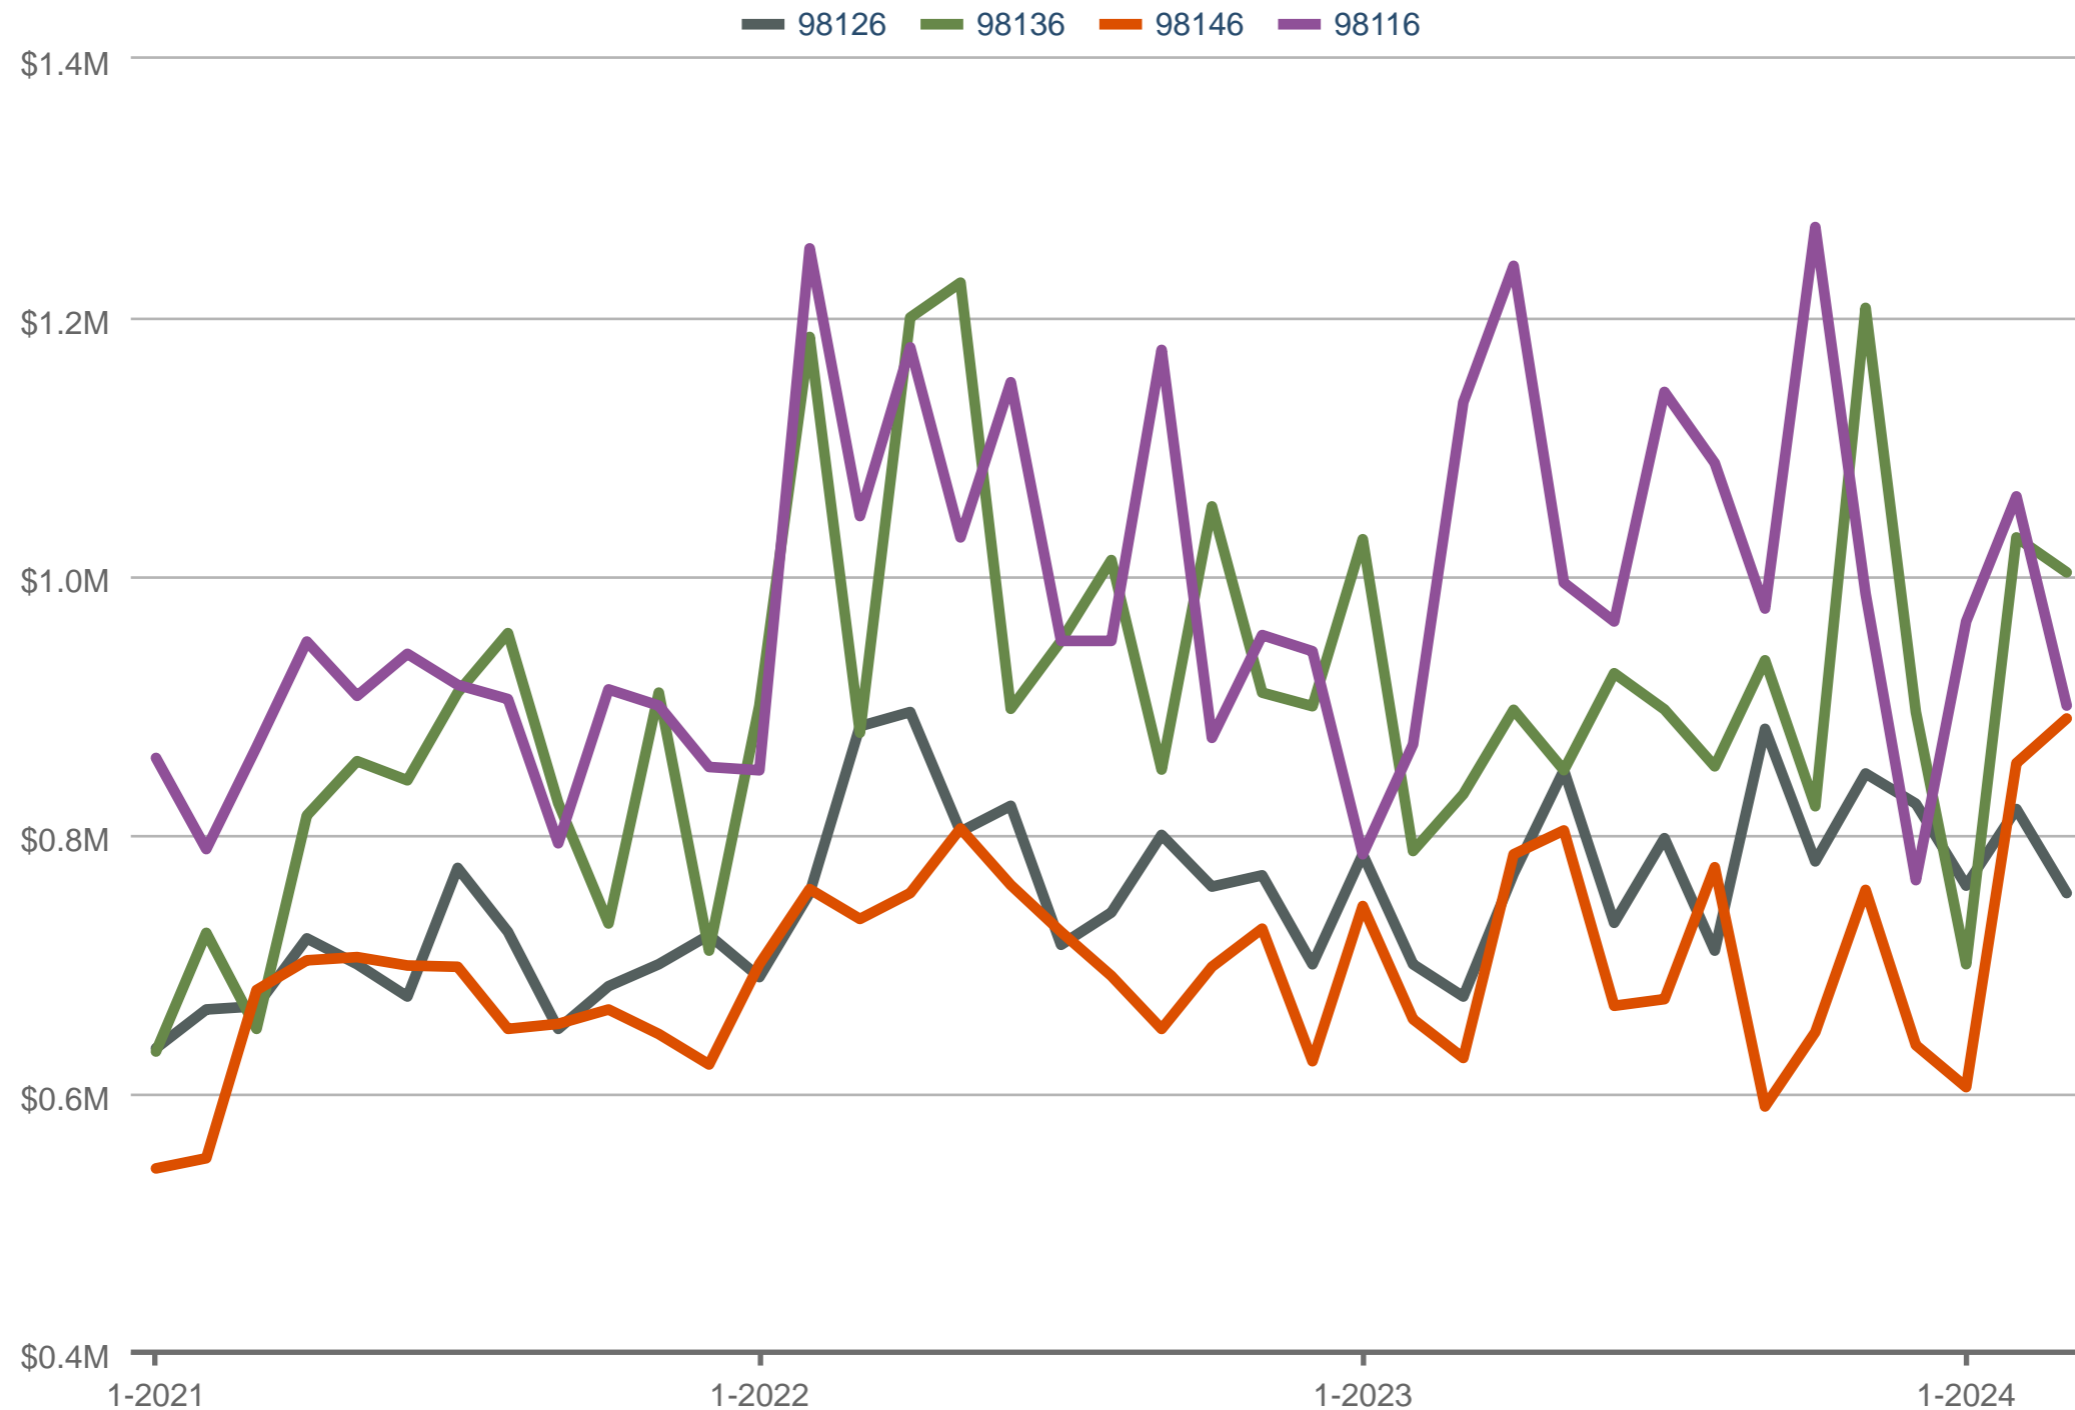

Jennifer Suemnicht
 Broker / Realtor - COMPASS

Office: 206-550-1676
Jen@JenSueHomes.com
www.JenSueHomes.com

NORTHWEST
 MULTIPLE LISTING SERVICE

Empowering You With Real Estate Information You Need!

Median Sales Price

98126 & 98136 & 98146 & 98116: Residential

Each data point is one month of activity. Data is from April 23, 2024.