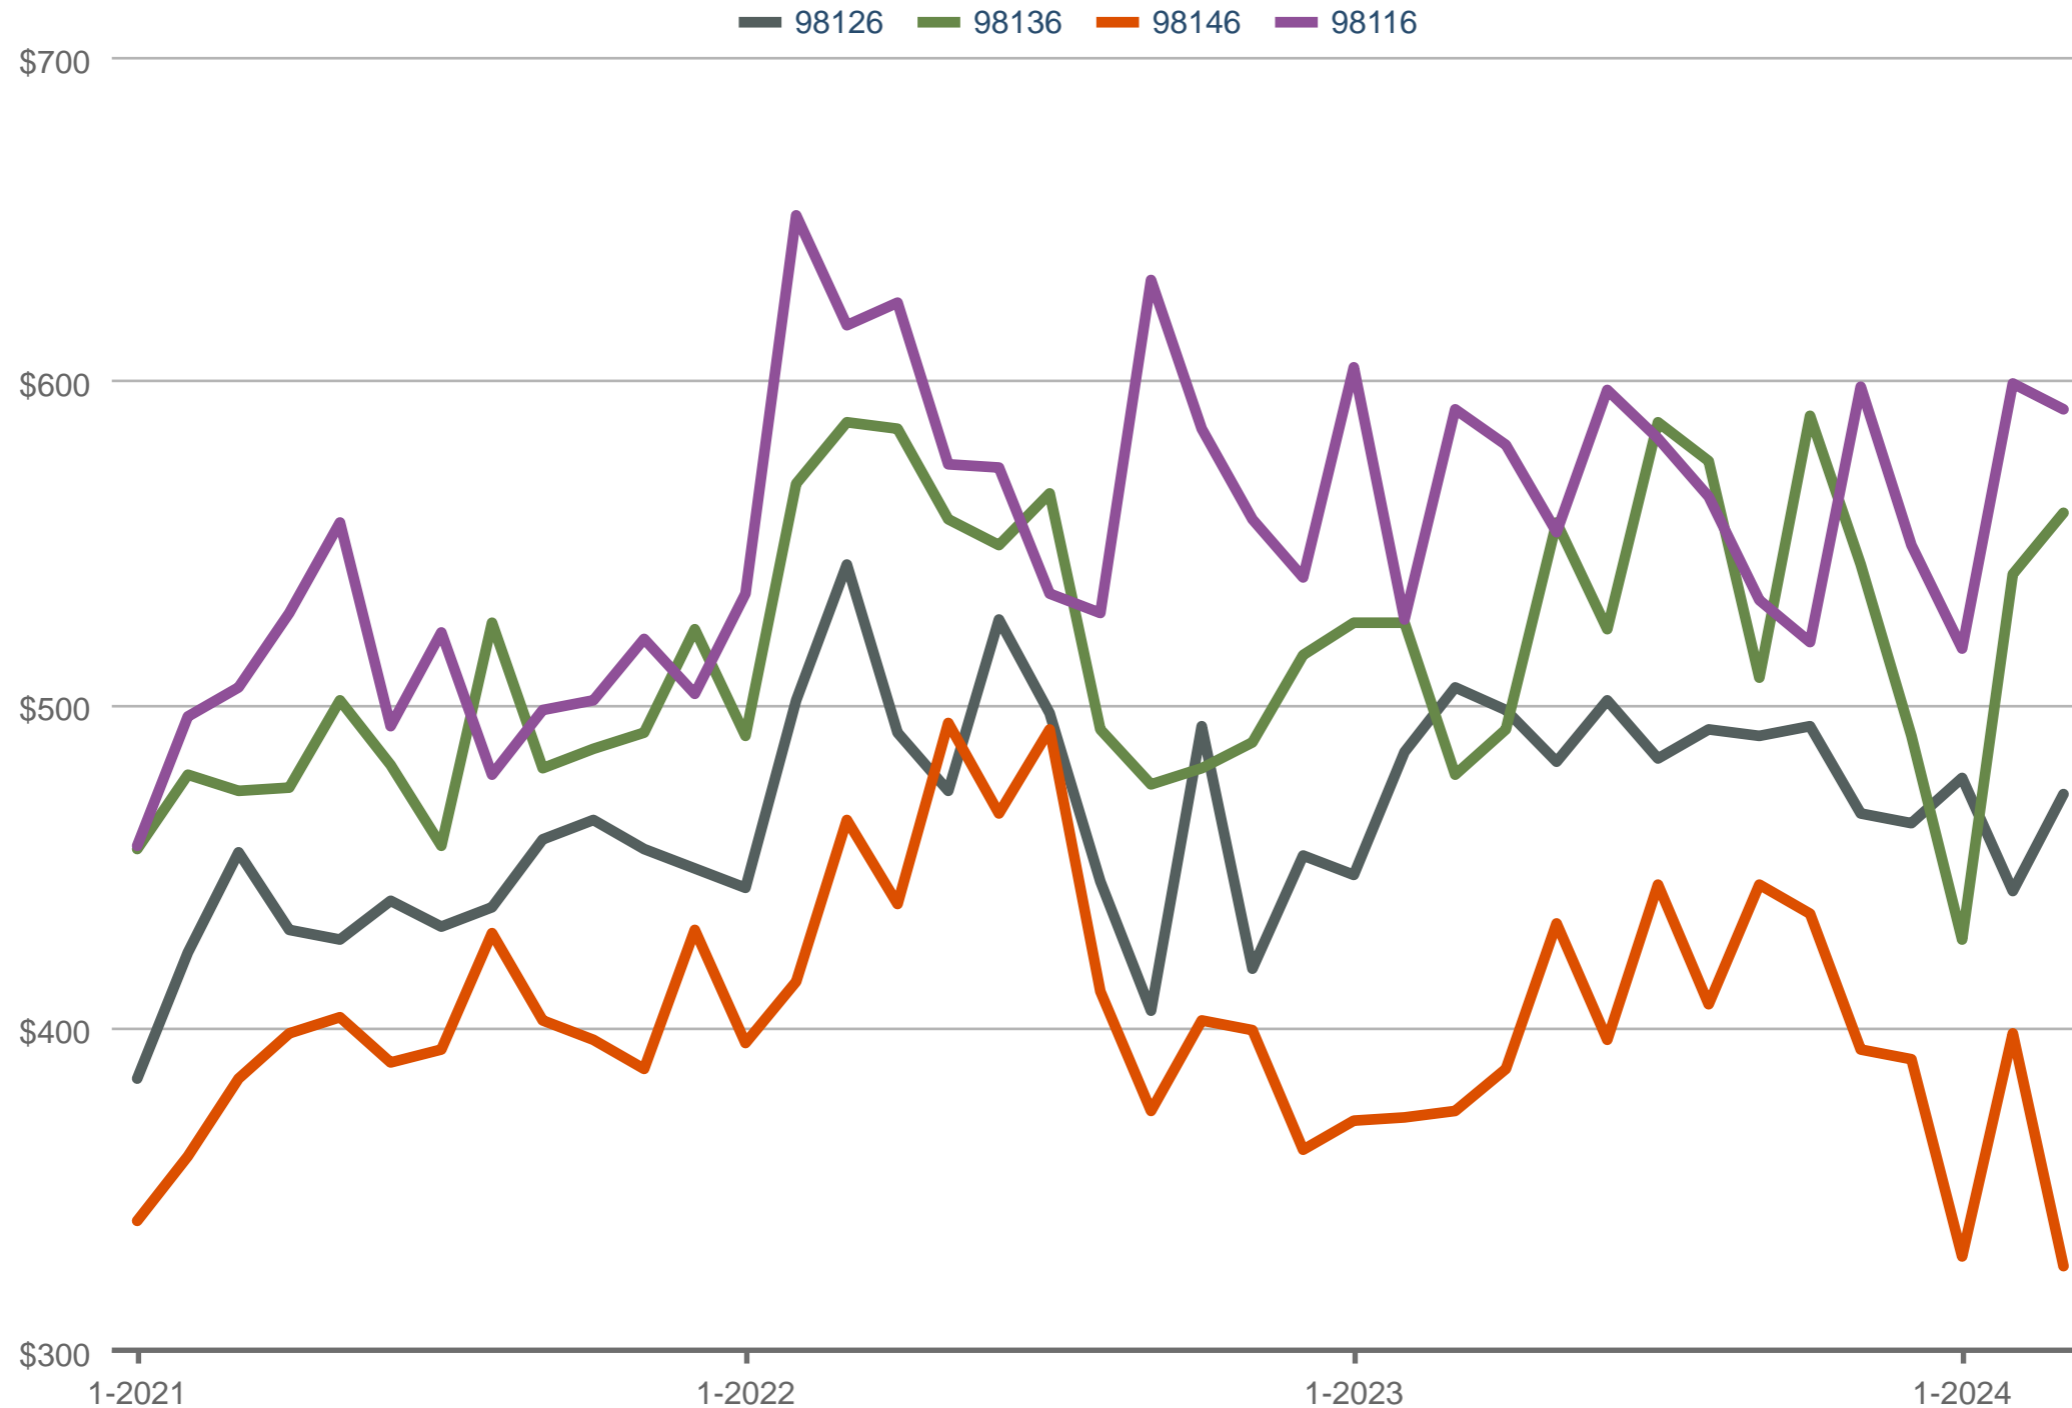

Jennifer Suemnicht
 Broker / Realtor - COMPASS

Empowering You With Real Estate Information You Need!

Office: 206-550-1676
Jen@JenSueHomes.com
www.JenSueHomes.com

NORTHWEST
 MULTIPLE LISTING SERVICE

Median Price Per Square Foot

98126 & 98136 & 98146 & 98116: Residential

Each data point is one month of activity. Data is from April 24, 2024.