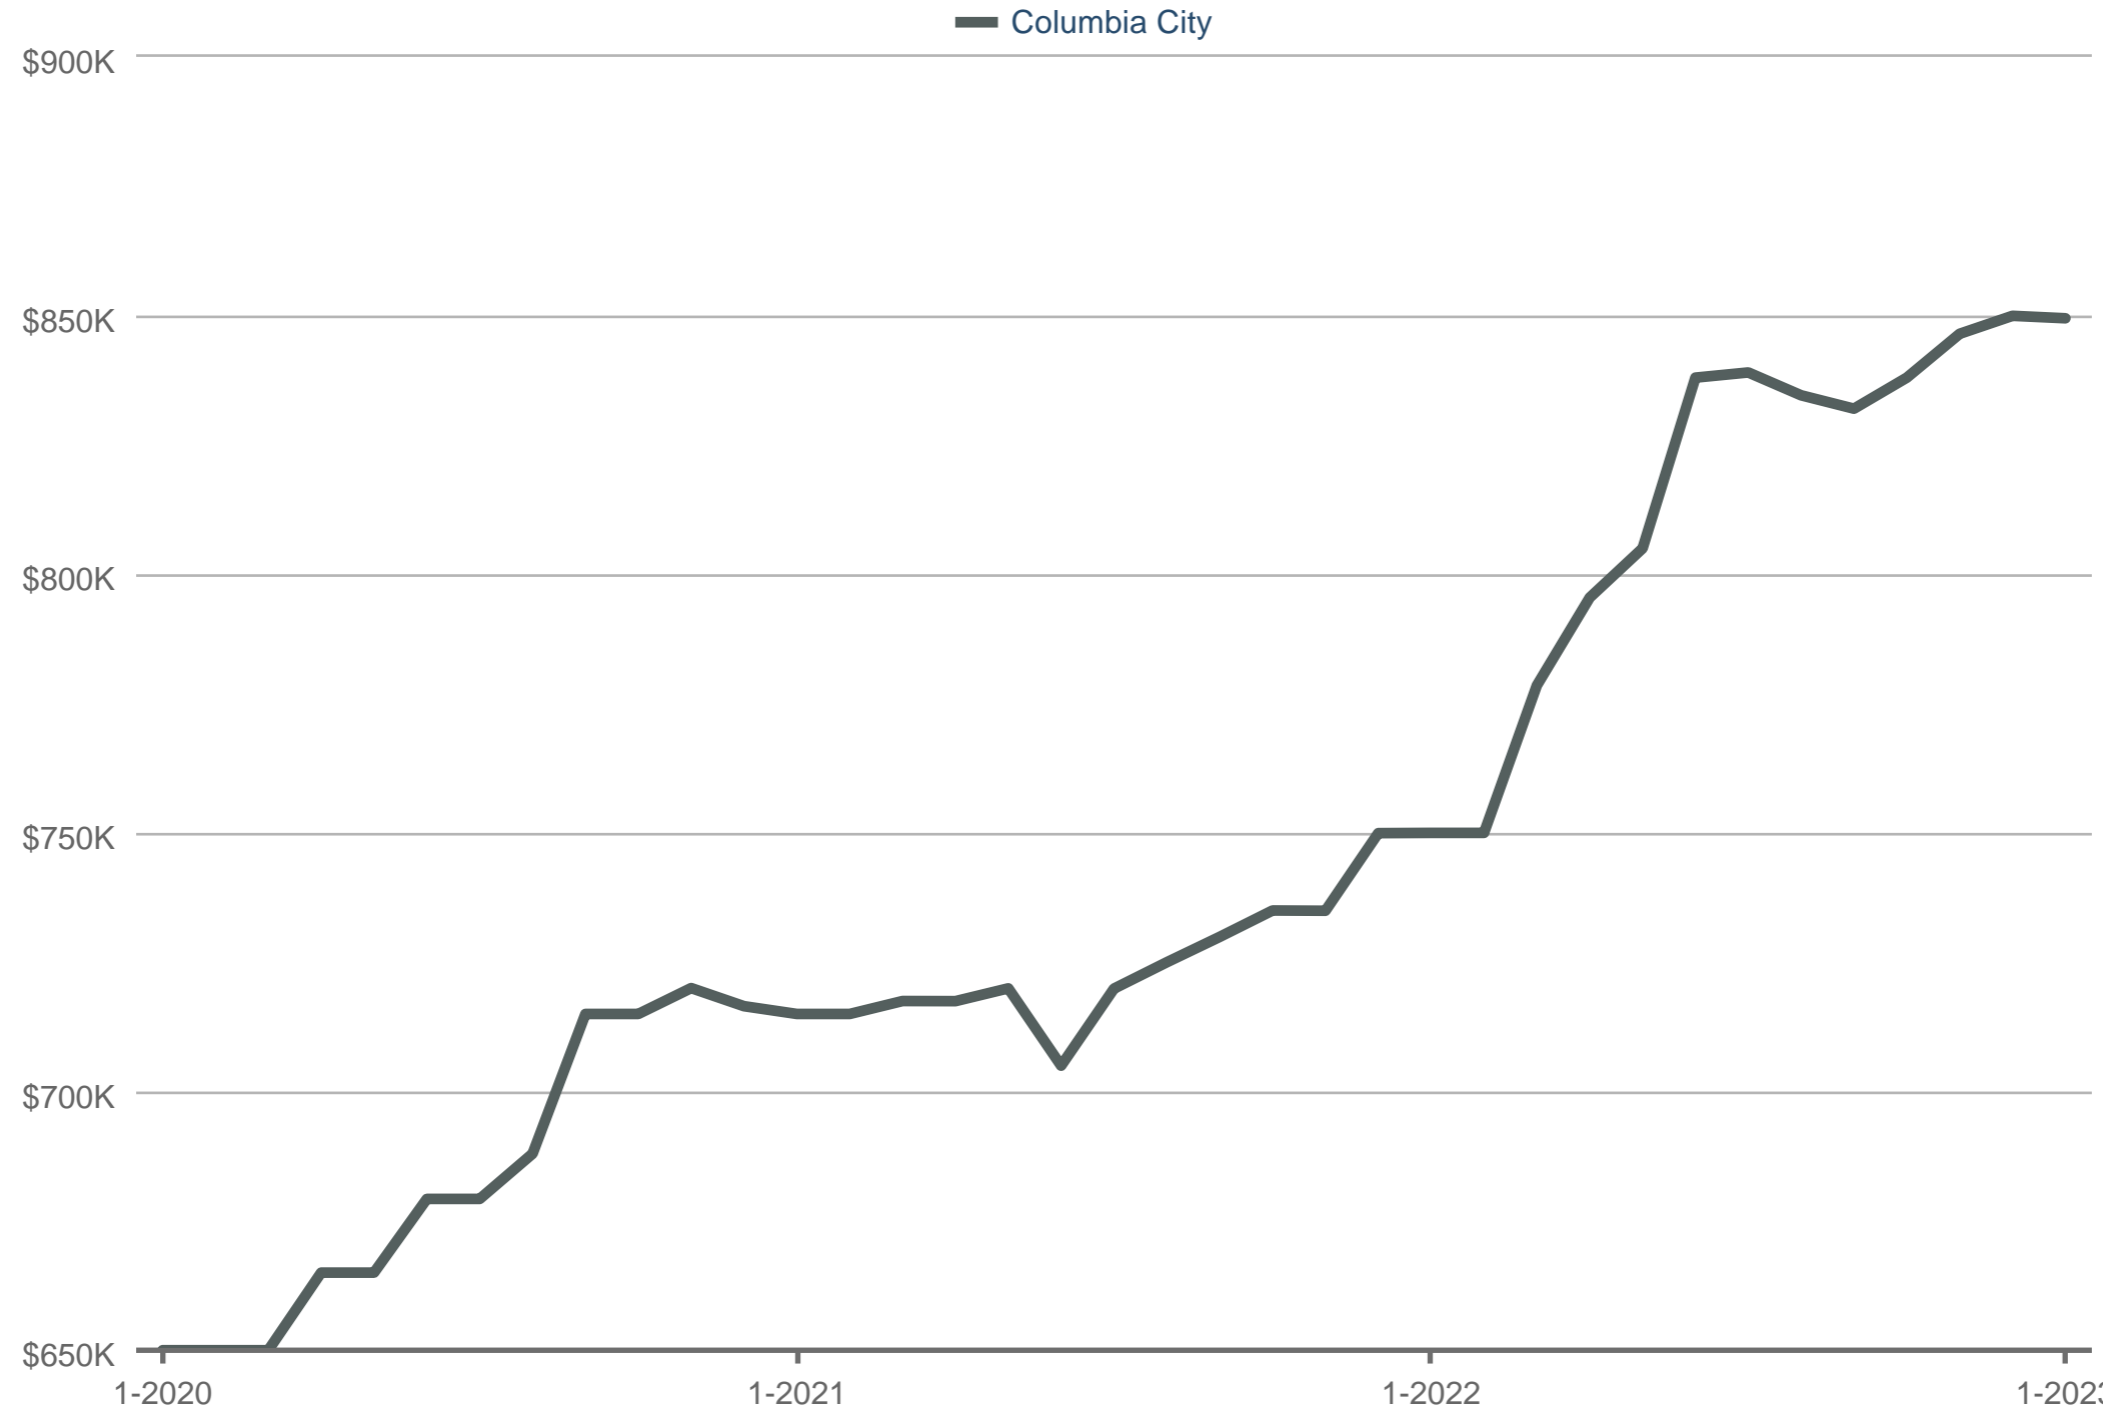

Median Sales Price

Columbia City*: Residential

Each data point is 12 months of activity. Data is from February 6, 2023.

* User-defined area. All data from Northwest Multiple Listing Service®. InfoSparks © 2023 ShowingTime.