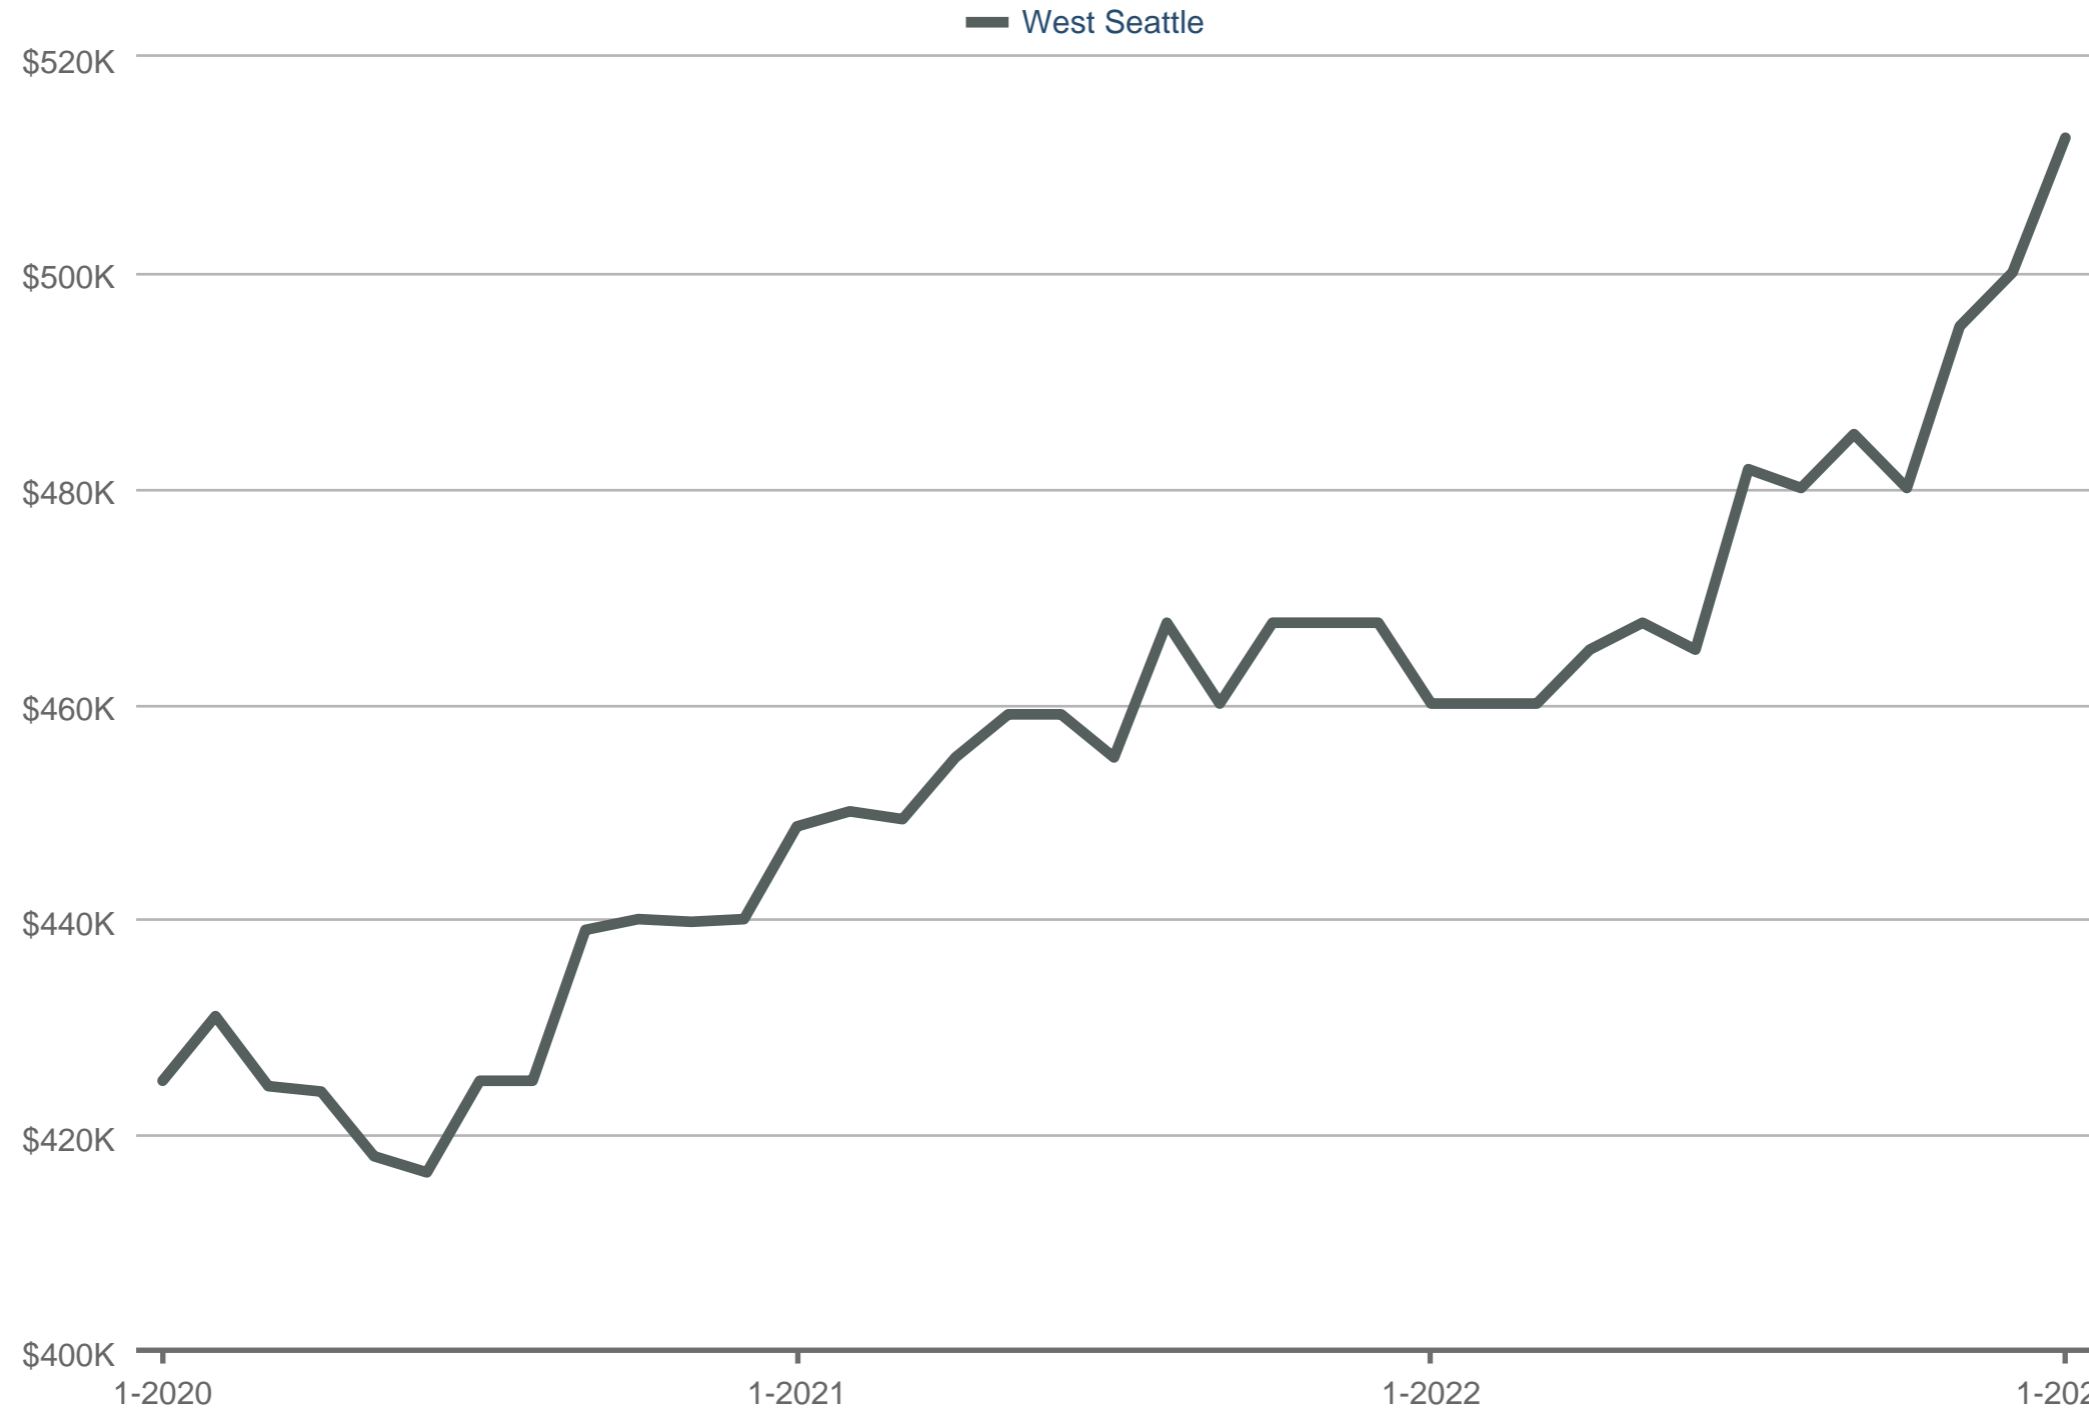

### Median Sales Price

West Seattle\*: Condominium

Each data point is 12 months of activity. Data is from February 6, 2023.

\* User-defined area. All data from Northwest Multiple Listing Service®. InfoSparks © 2023 ShowingTime.