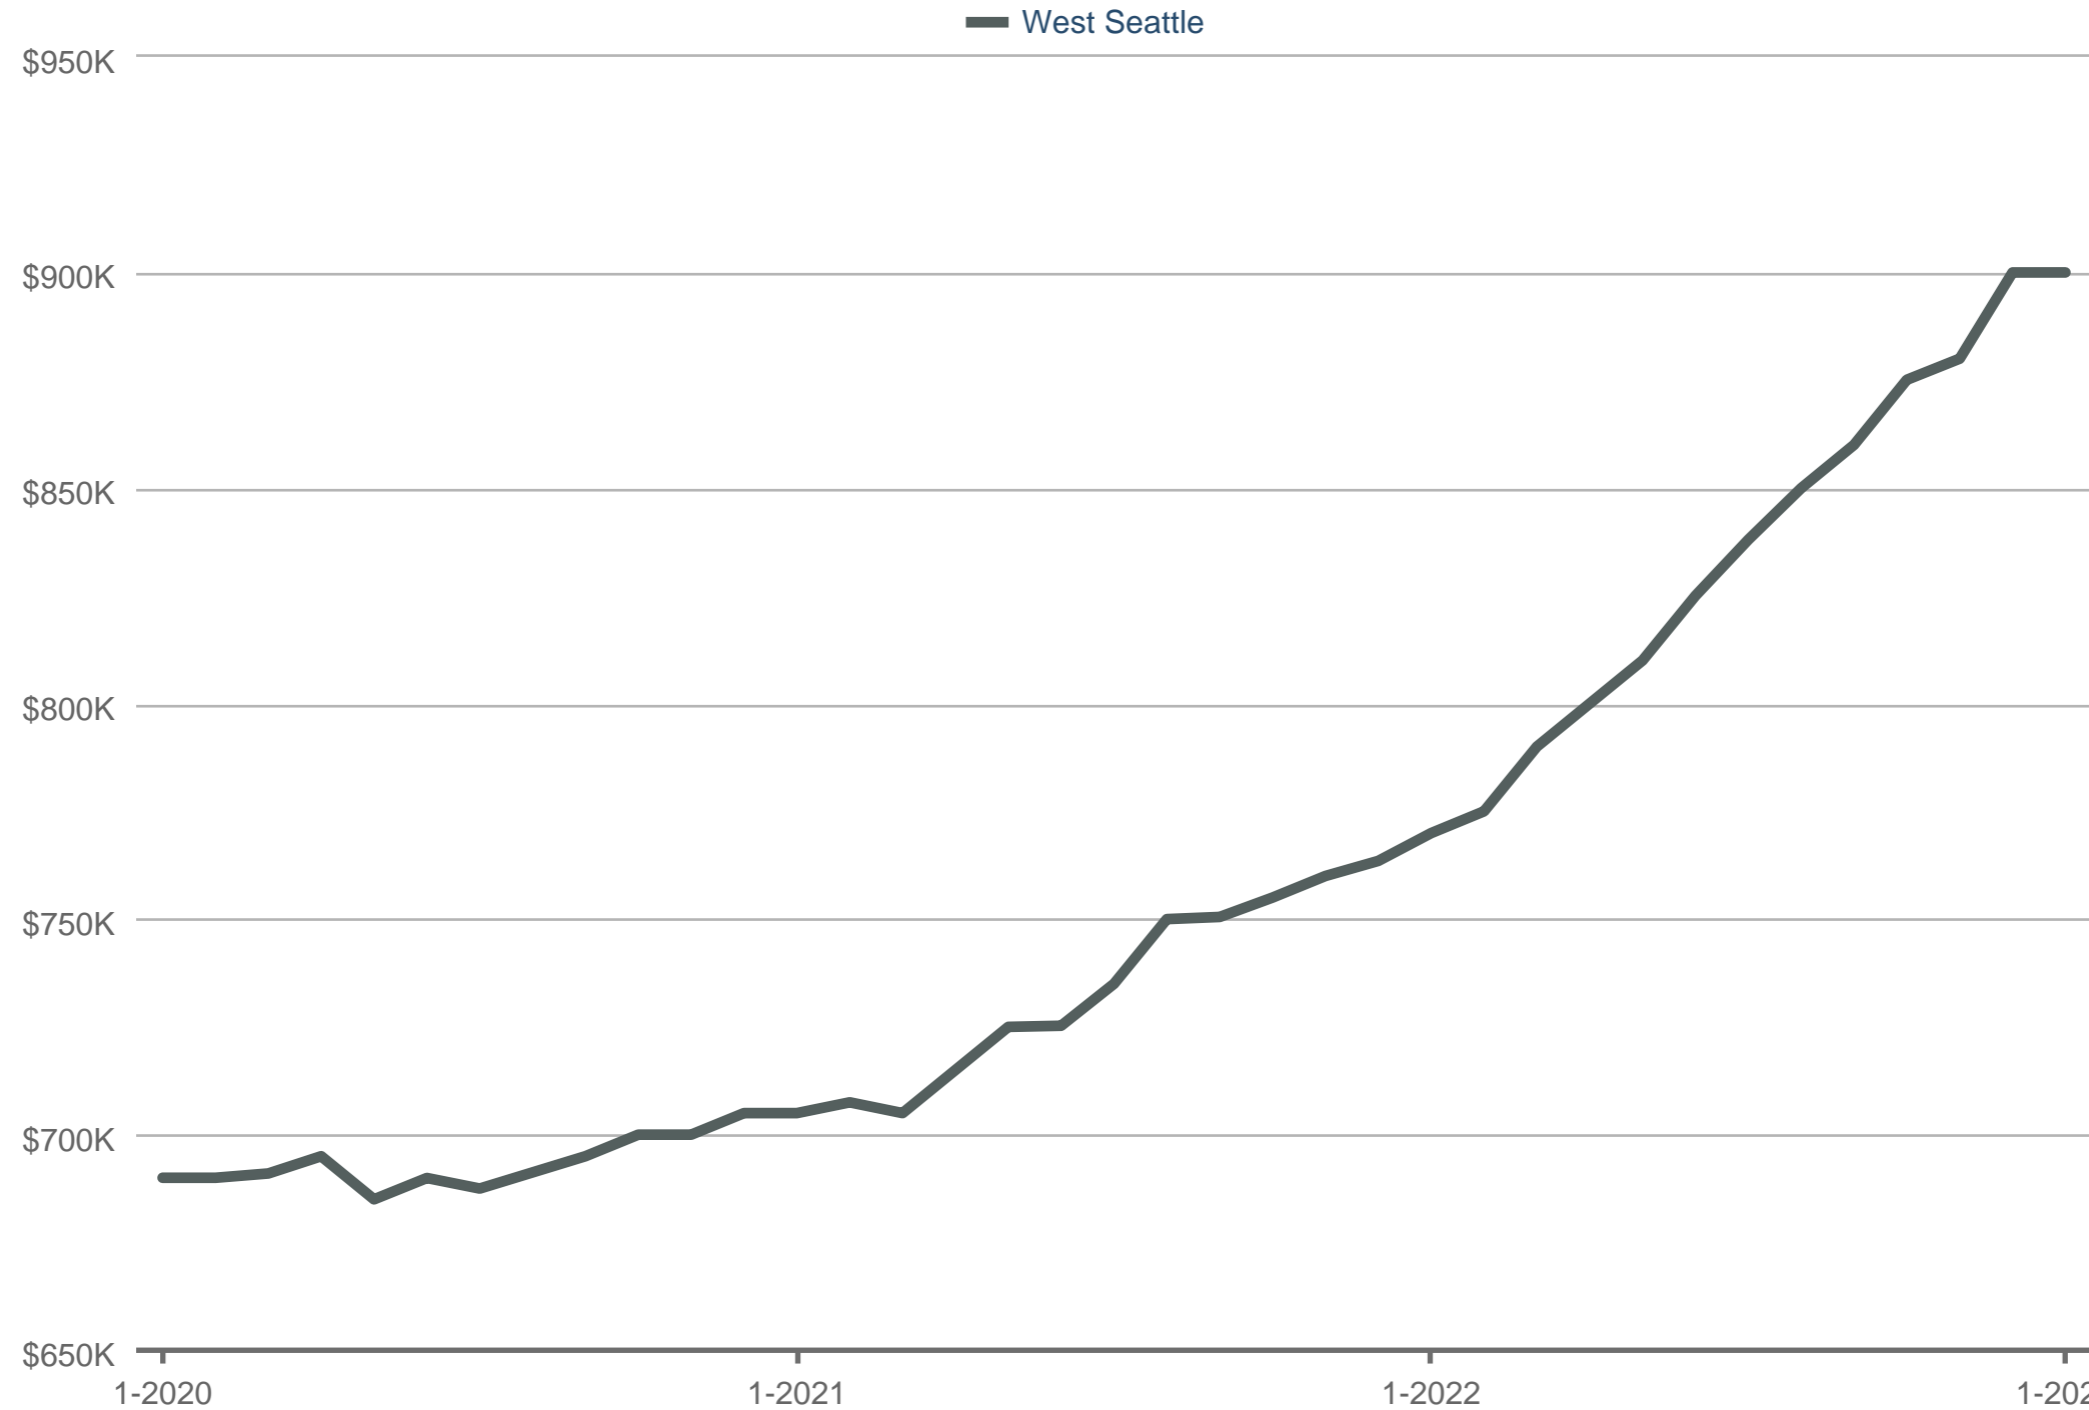

### Median Sales Price

West Seattle\*: Residential

Each data point is 12 months of activity. Data is from February 6, 2023.

\* User-defined area. All data from Northwest Multiple Listing Service®. InfoSparks © 2023 ShowingTime.