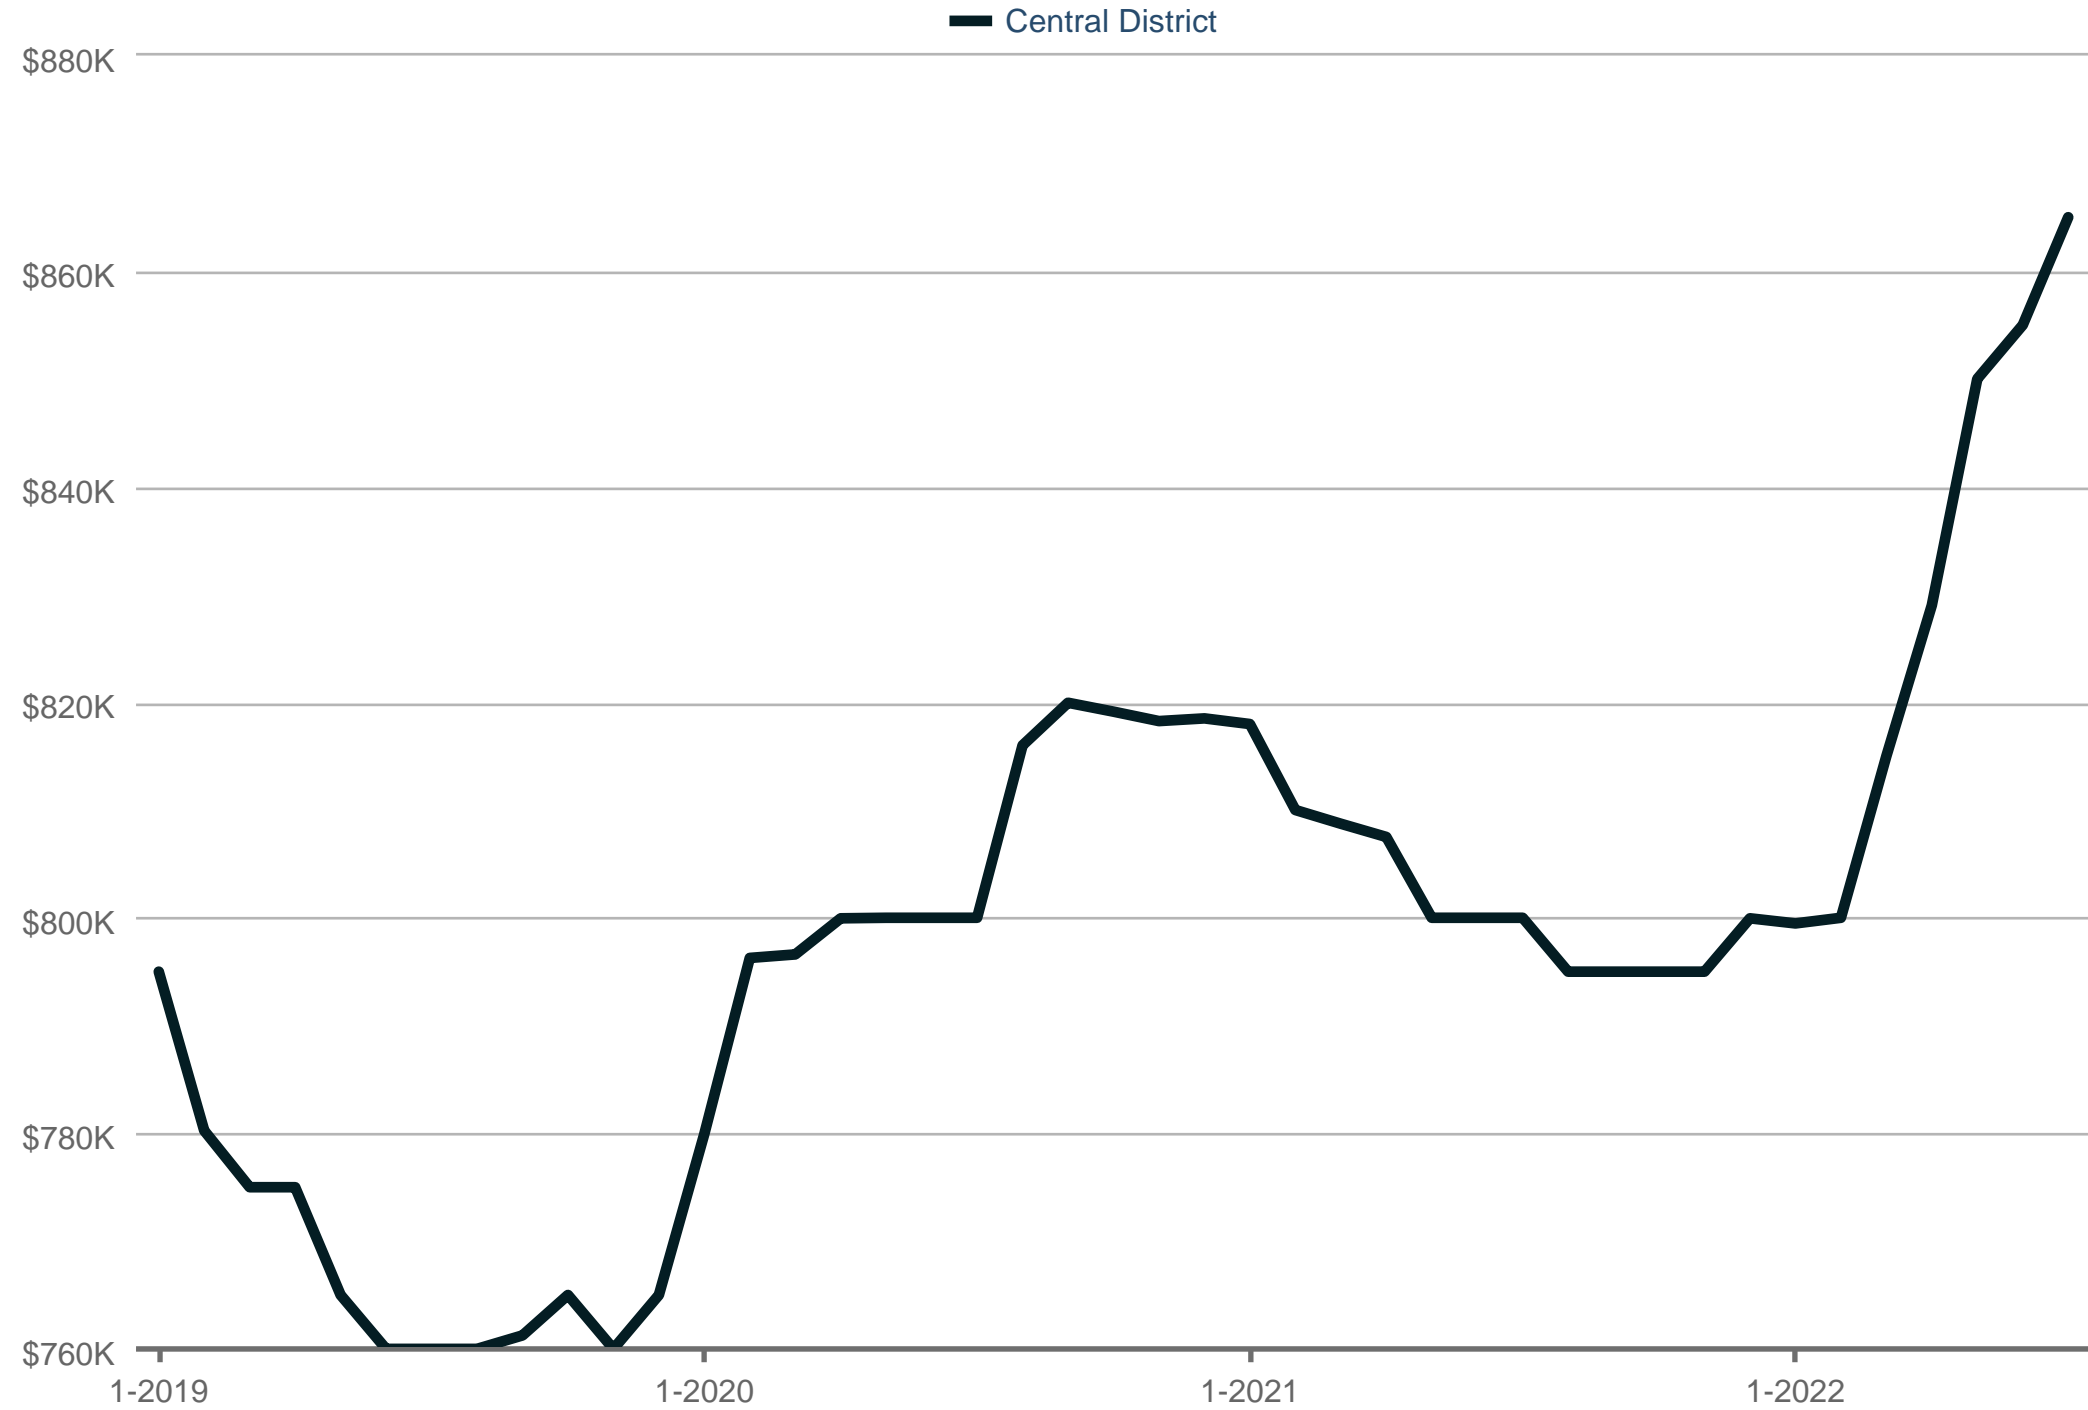

### Median Sales Price

Central District\*: Residential

Each data point is 12 months of activity. Data is from August 14, 2022.

\* User-defined area. All data from Northwest Multiple Listing Service®. InfoSparks © 2022 ShowingTime.