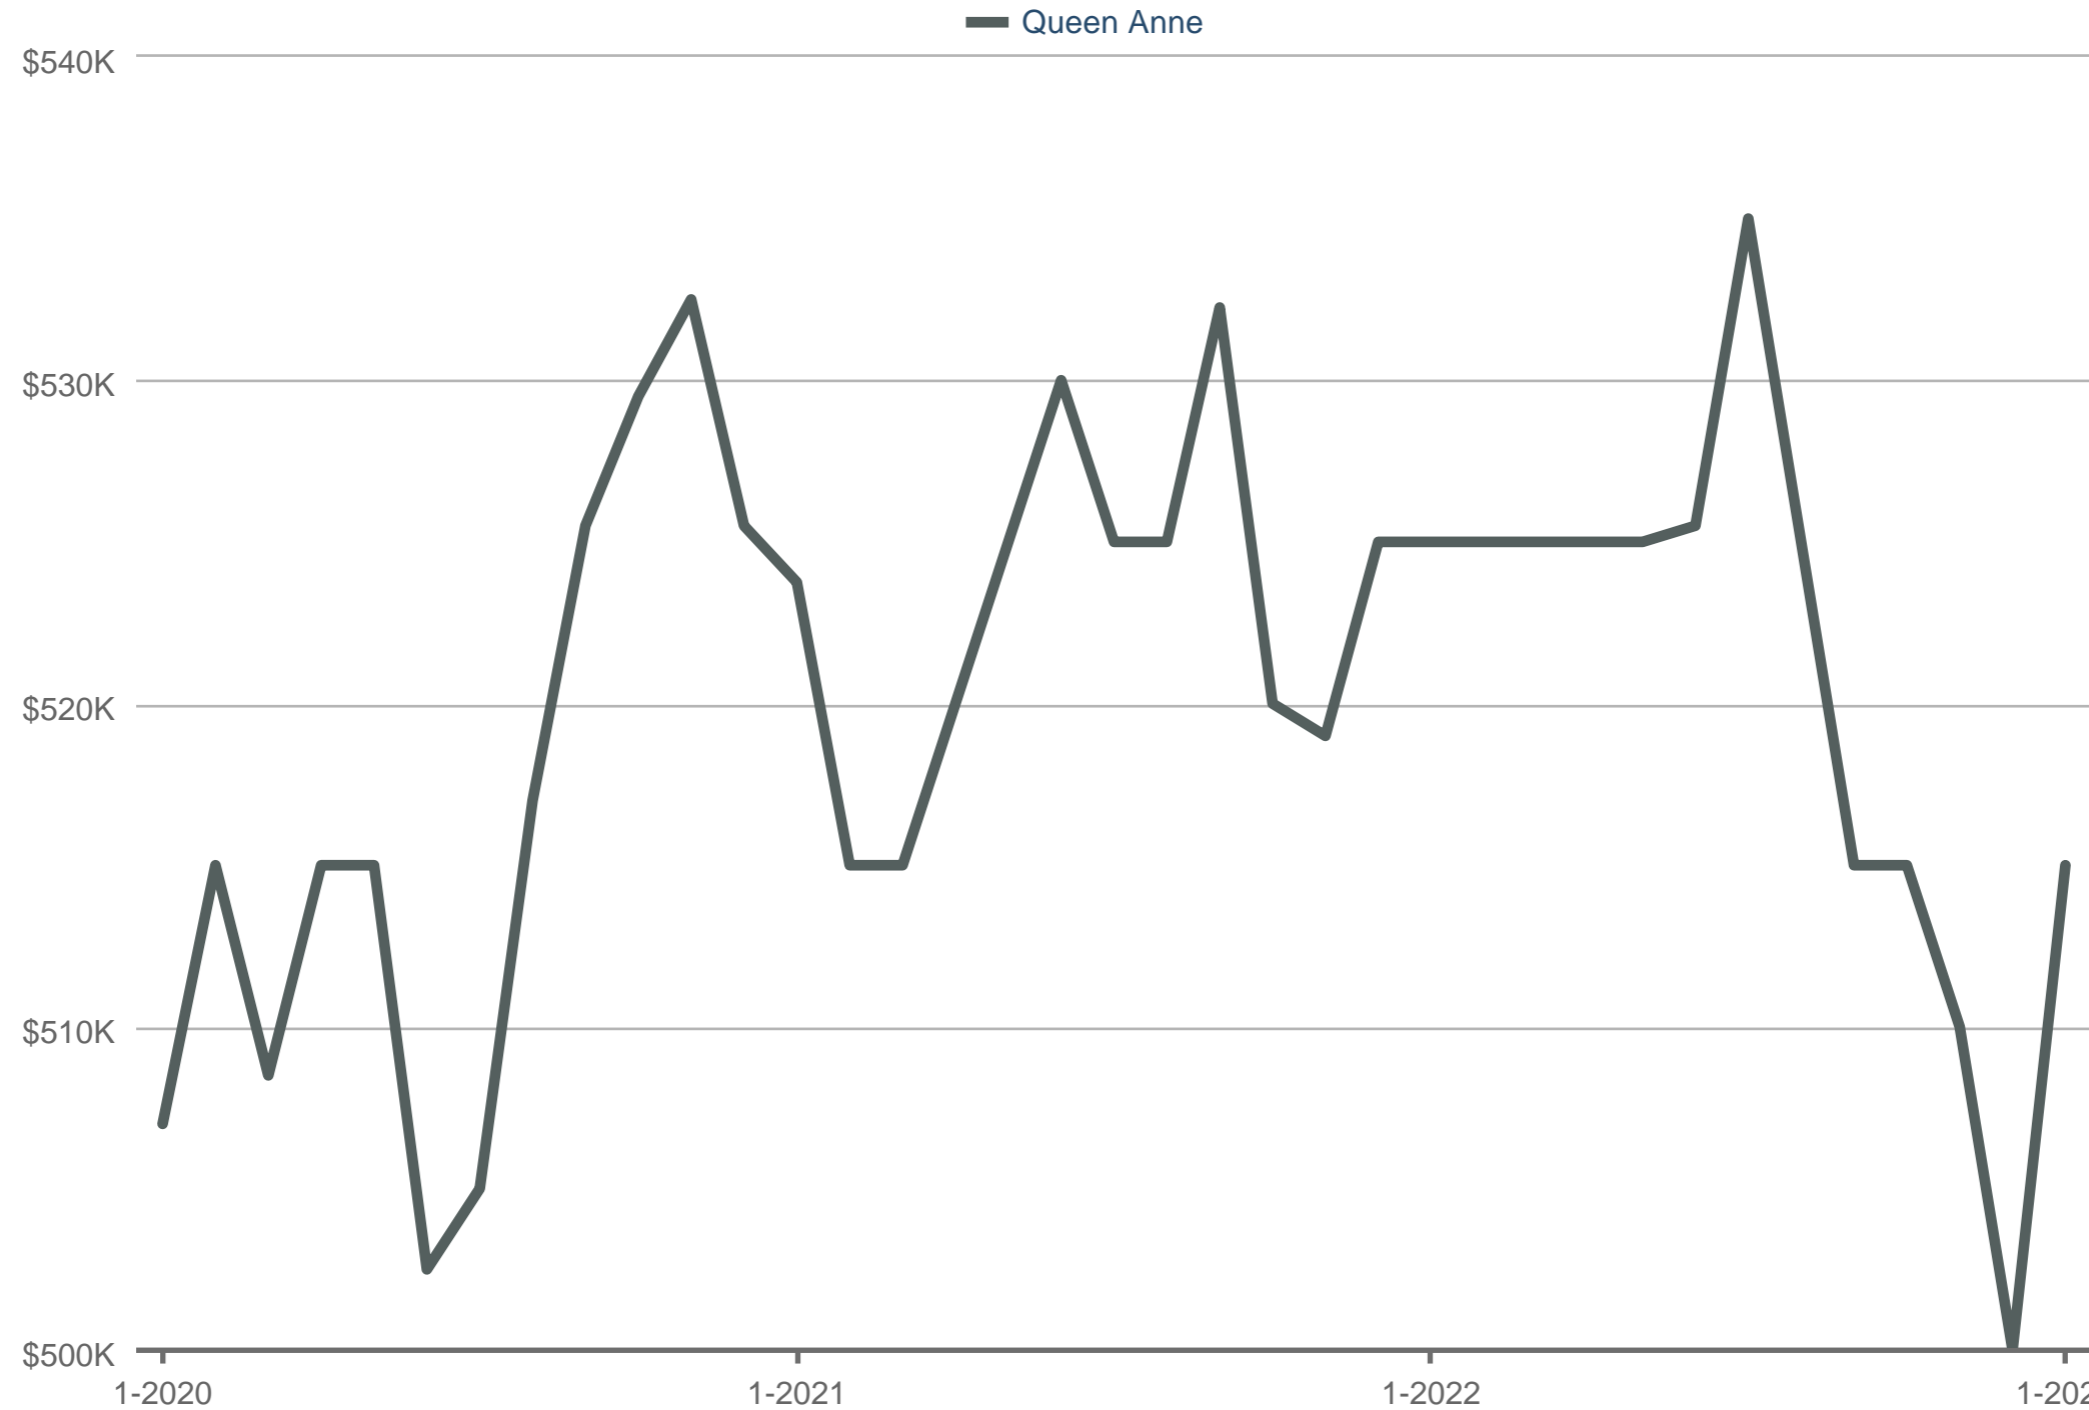

### Median Sales Price

Queen Anne\*: Condominium

Each data point is 12 months of activity. Data is from February 6, 2023.

\* User-defined area. All data from Northwest Multiple Listing Service®. InfoSparks © 2023 ShowingTime.