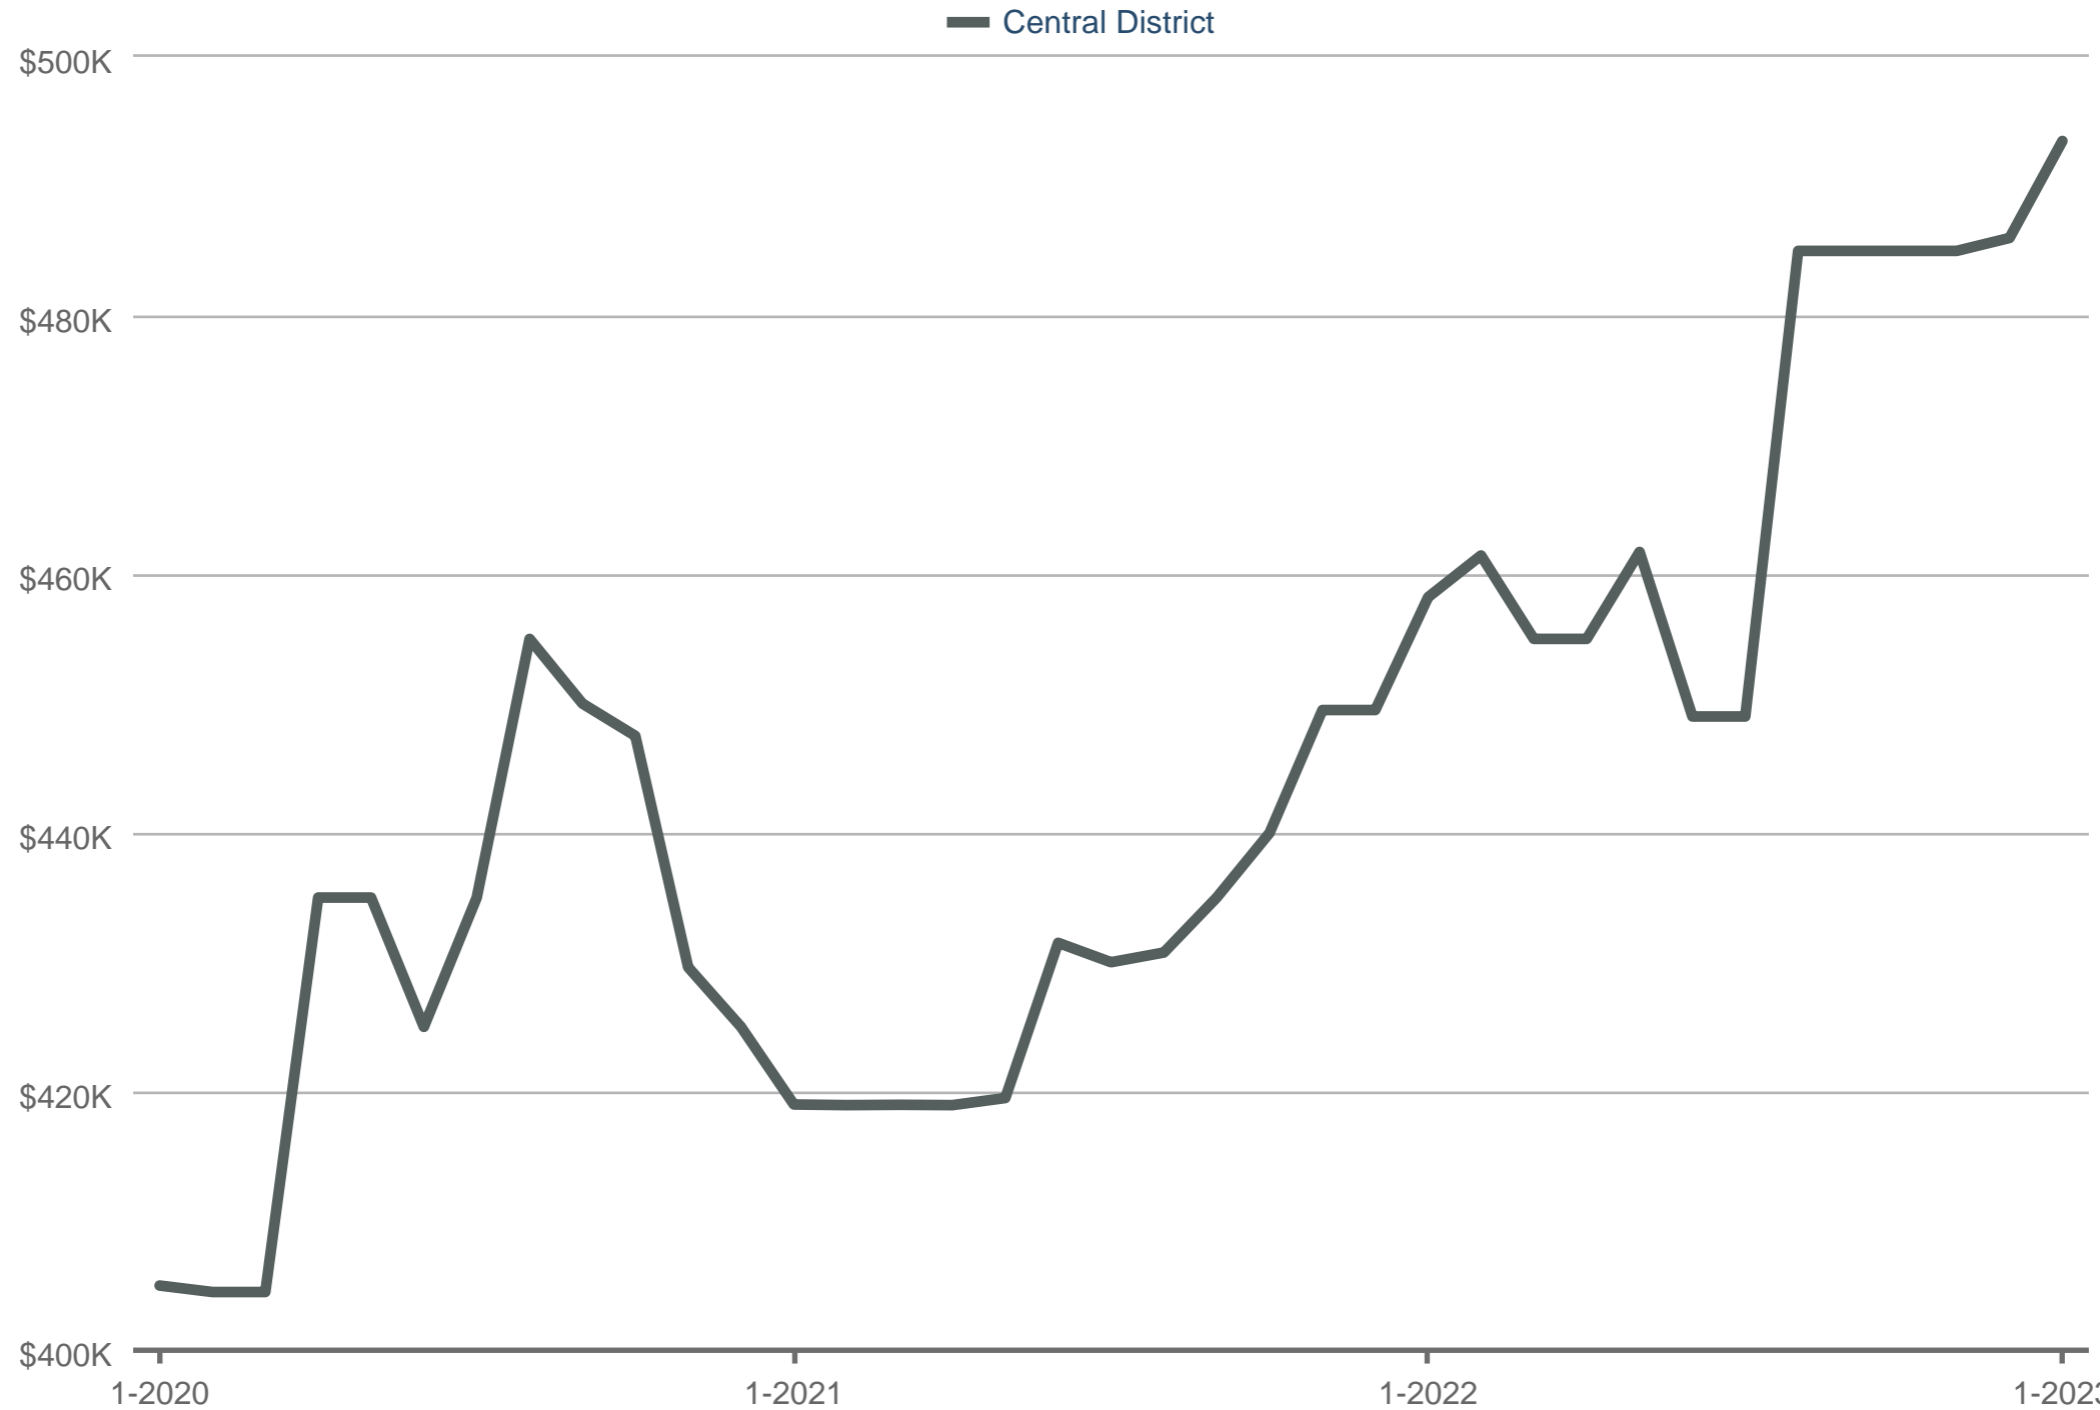

### Median Sales Price

Central District\*: Condominium

Each data point is 12 months of activity. Data is from February 6, 2023.

\* User-defined area. All data from Northwest Multiple Listing Service®. InfoSparks © 2023 ShowingTime.