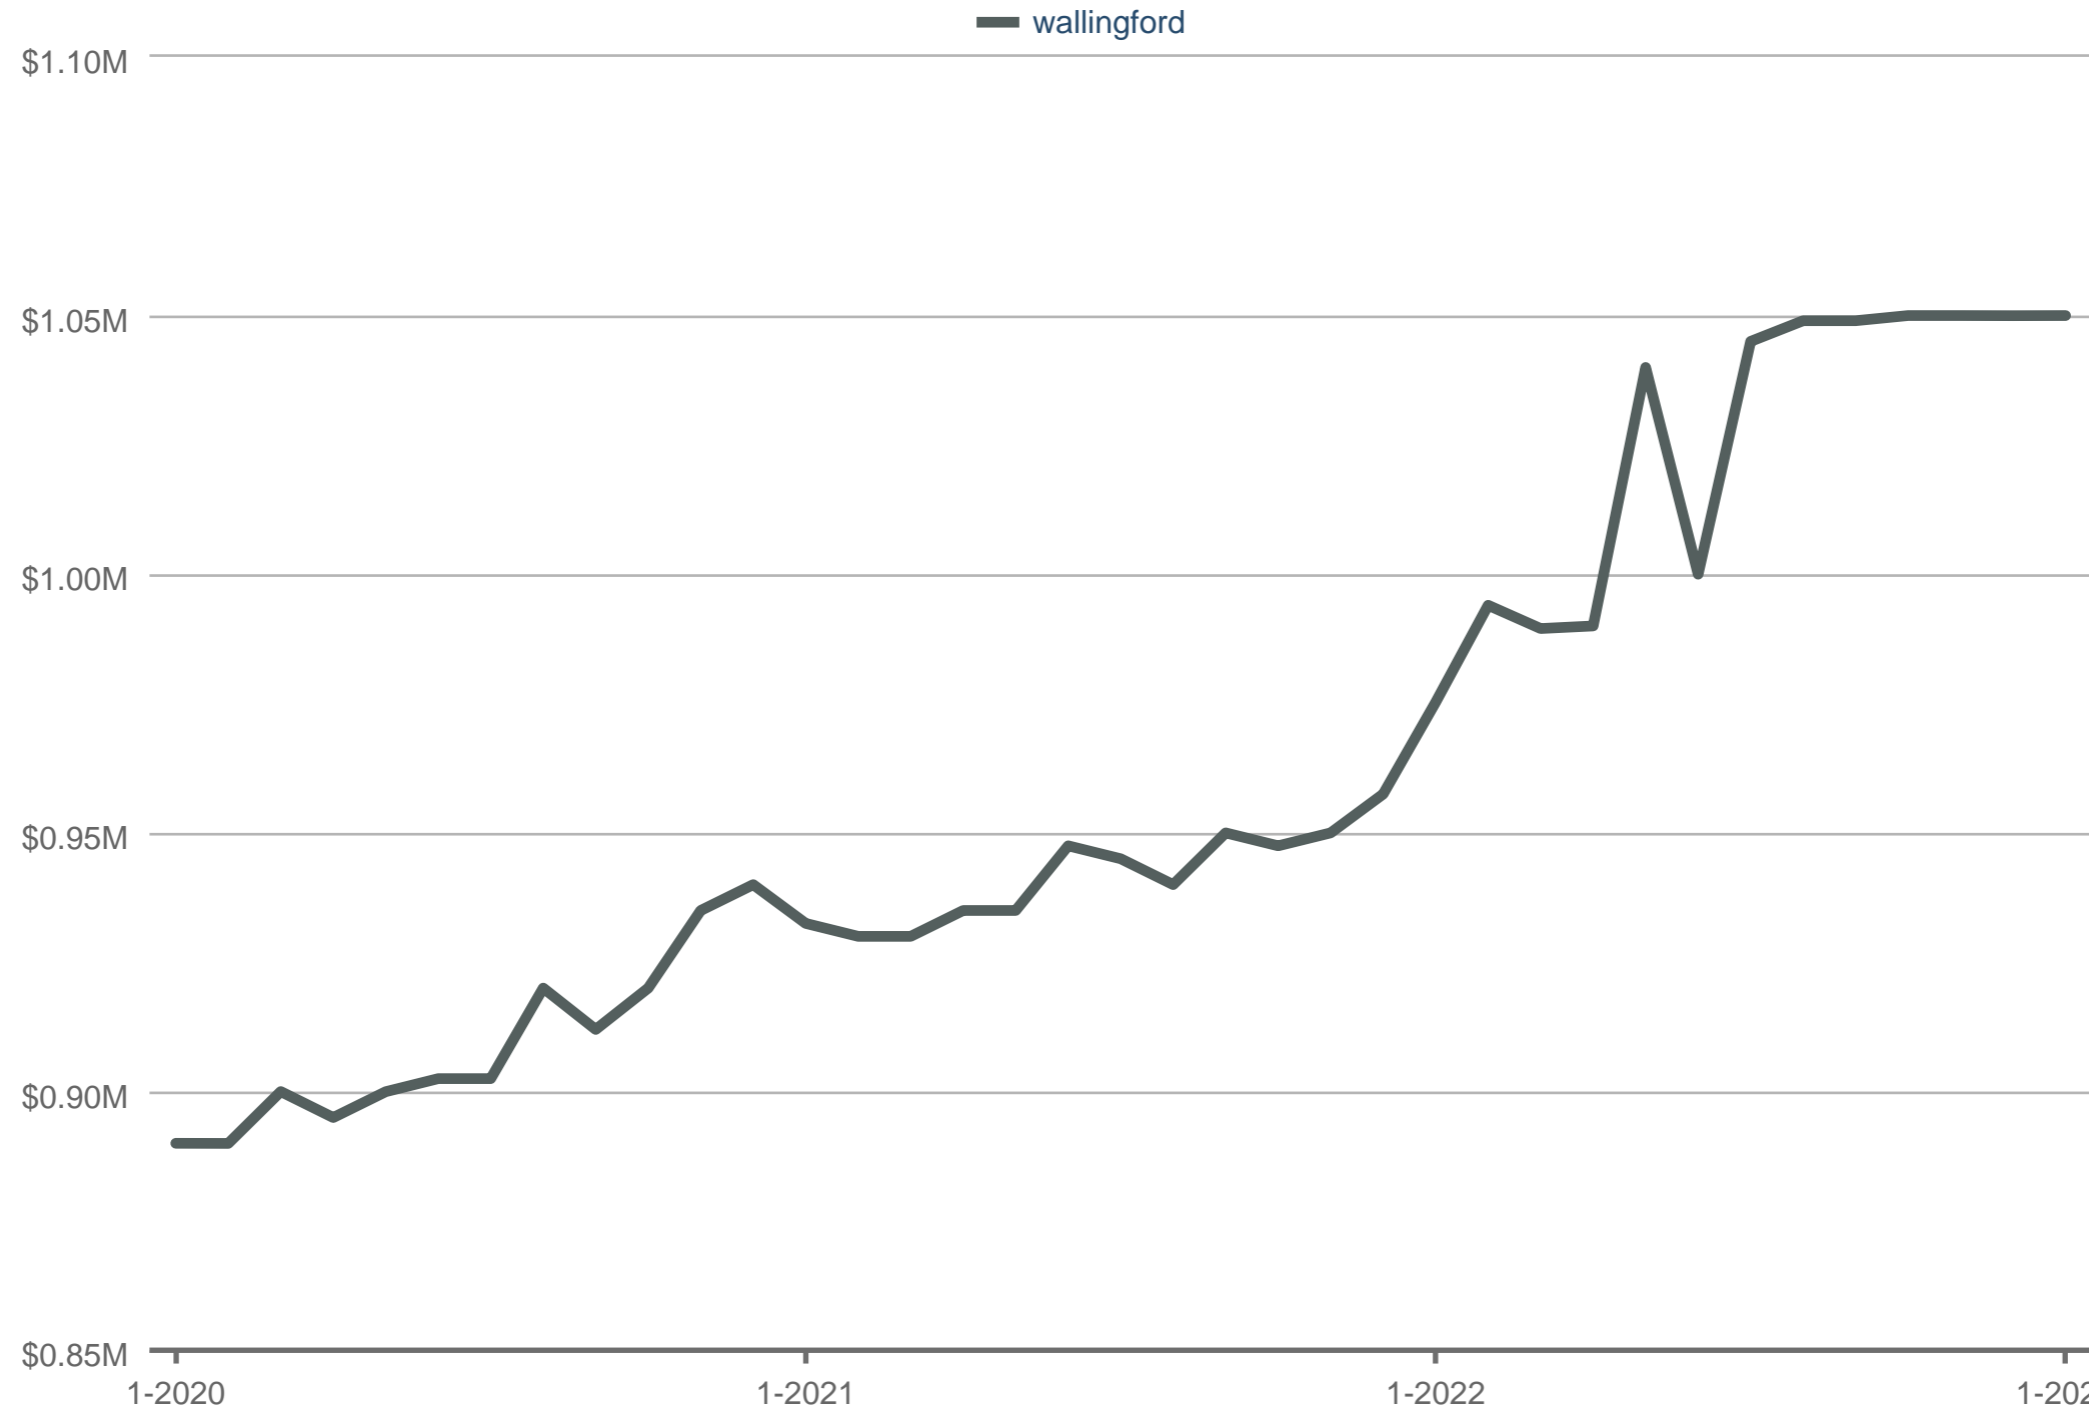

Median Sales Price

wallingford*: Residential

Each data point is 12 months of activity. Data is from February 6, 2023.

* User-defined area. All data from Northwest Multiple Listing Service®. InfoSparks © 2023 ShowingTime.