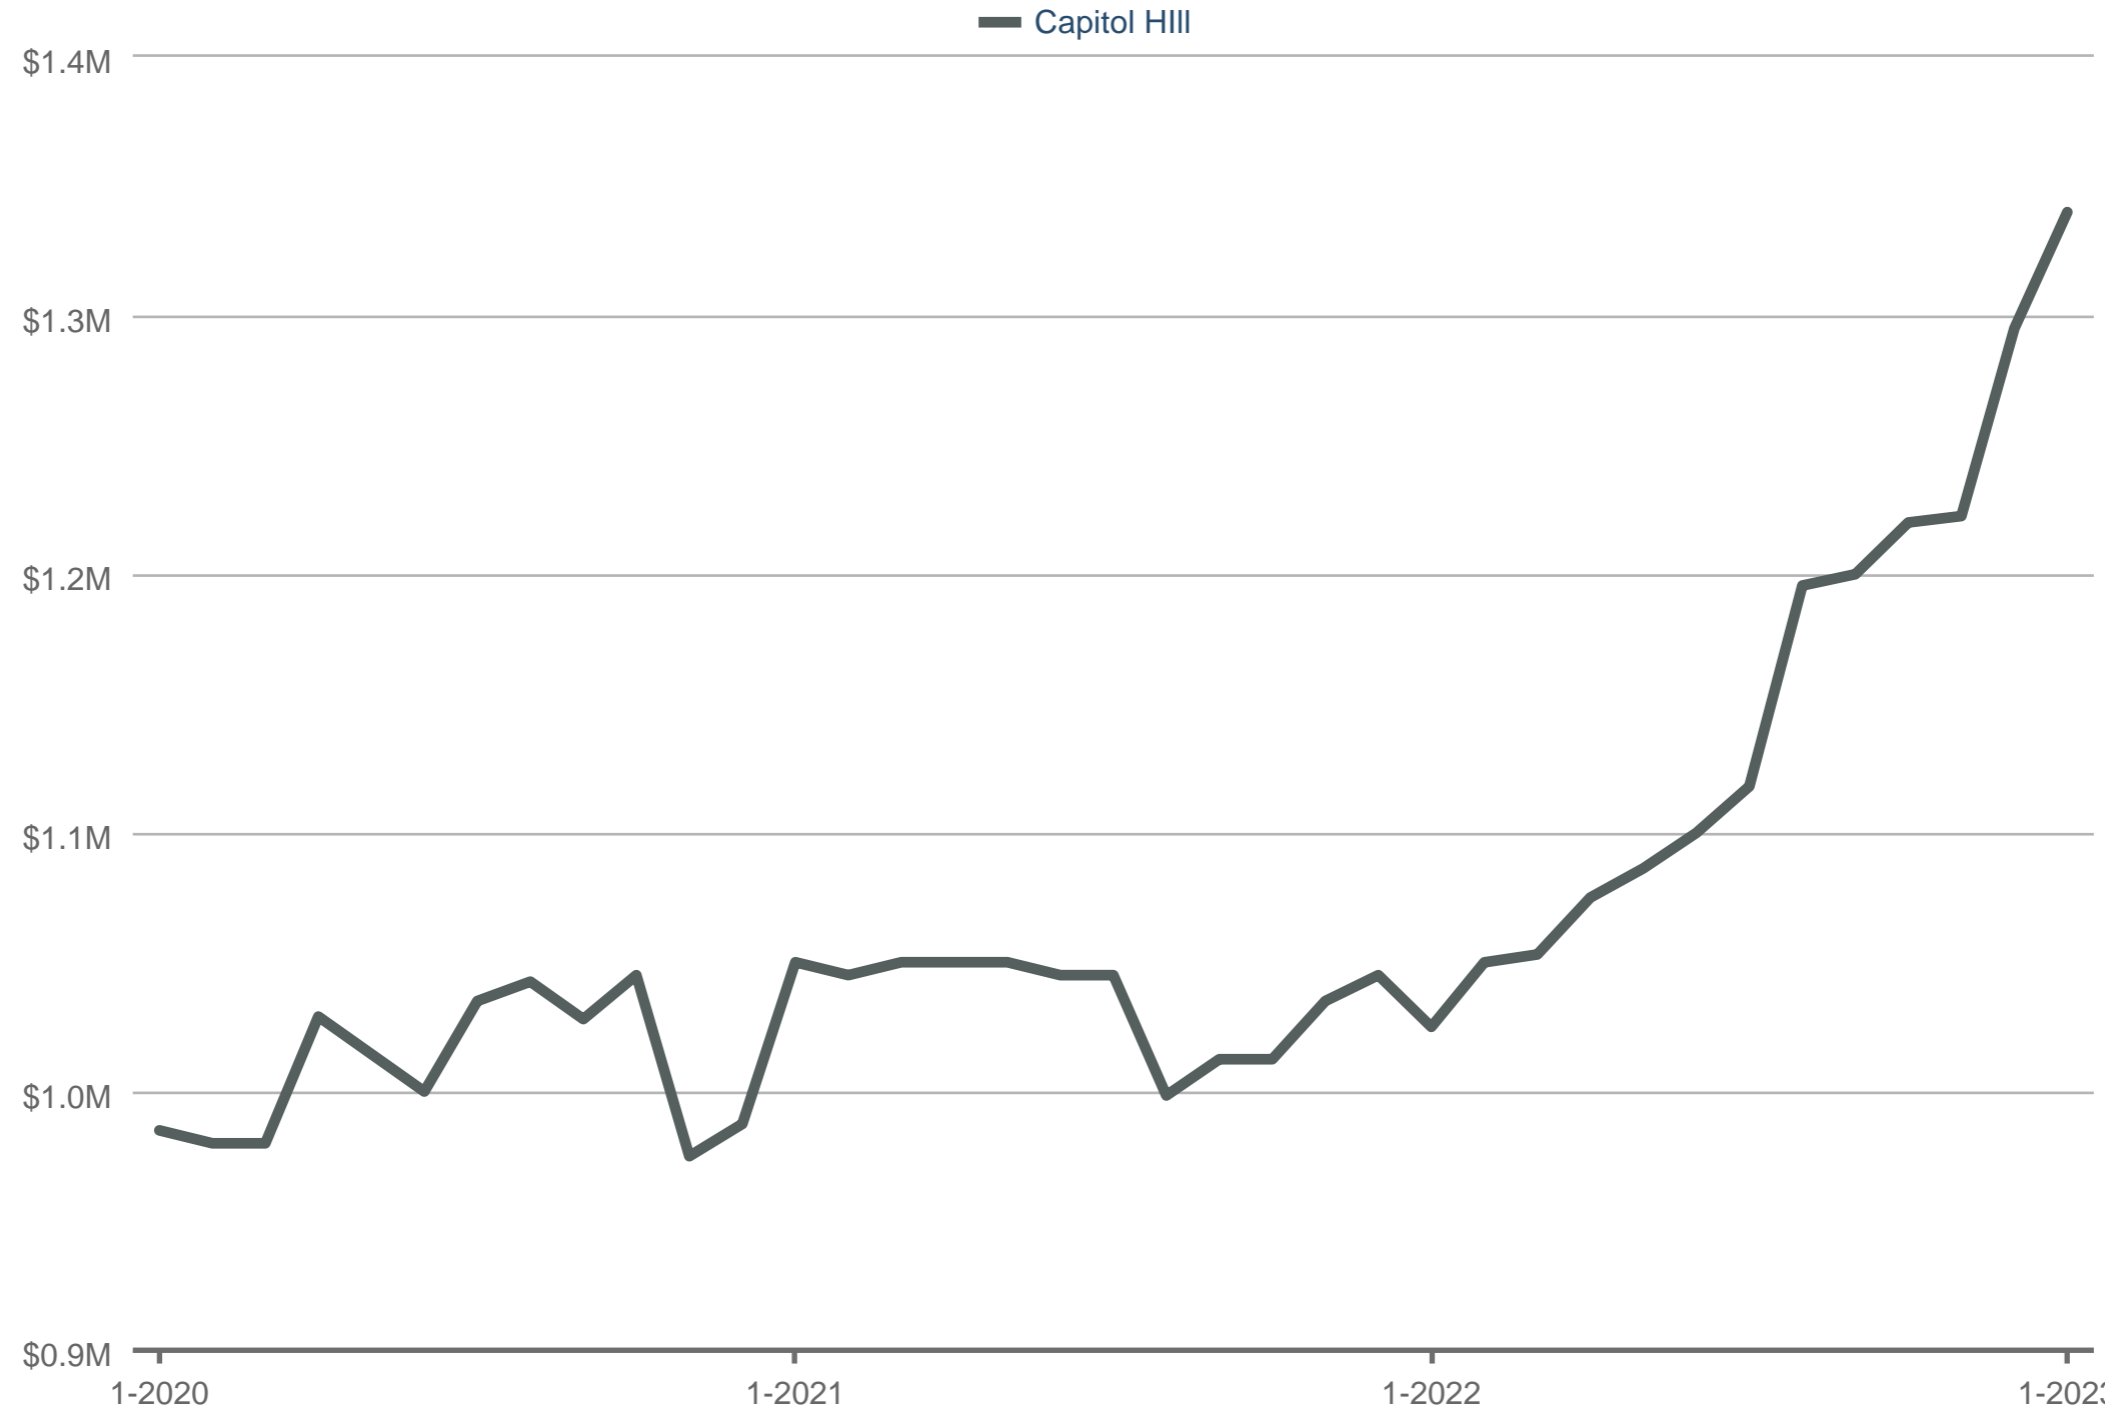

Median Sales Price

Capitol Hill*: Residential

Each data point is 12 months of activity. Data is from February 6, 2023.

* User-defined area. All data from Northwest Multiple Listing Service®. InfoSparks © 2023 ShowingTime.