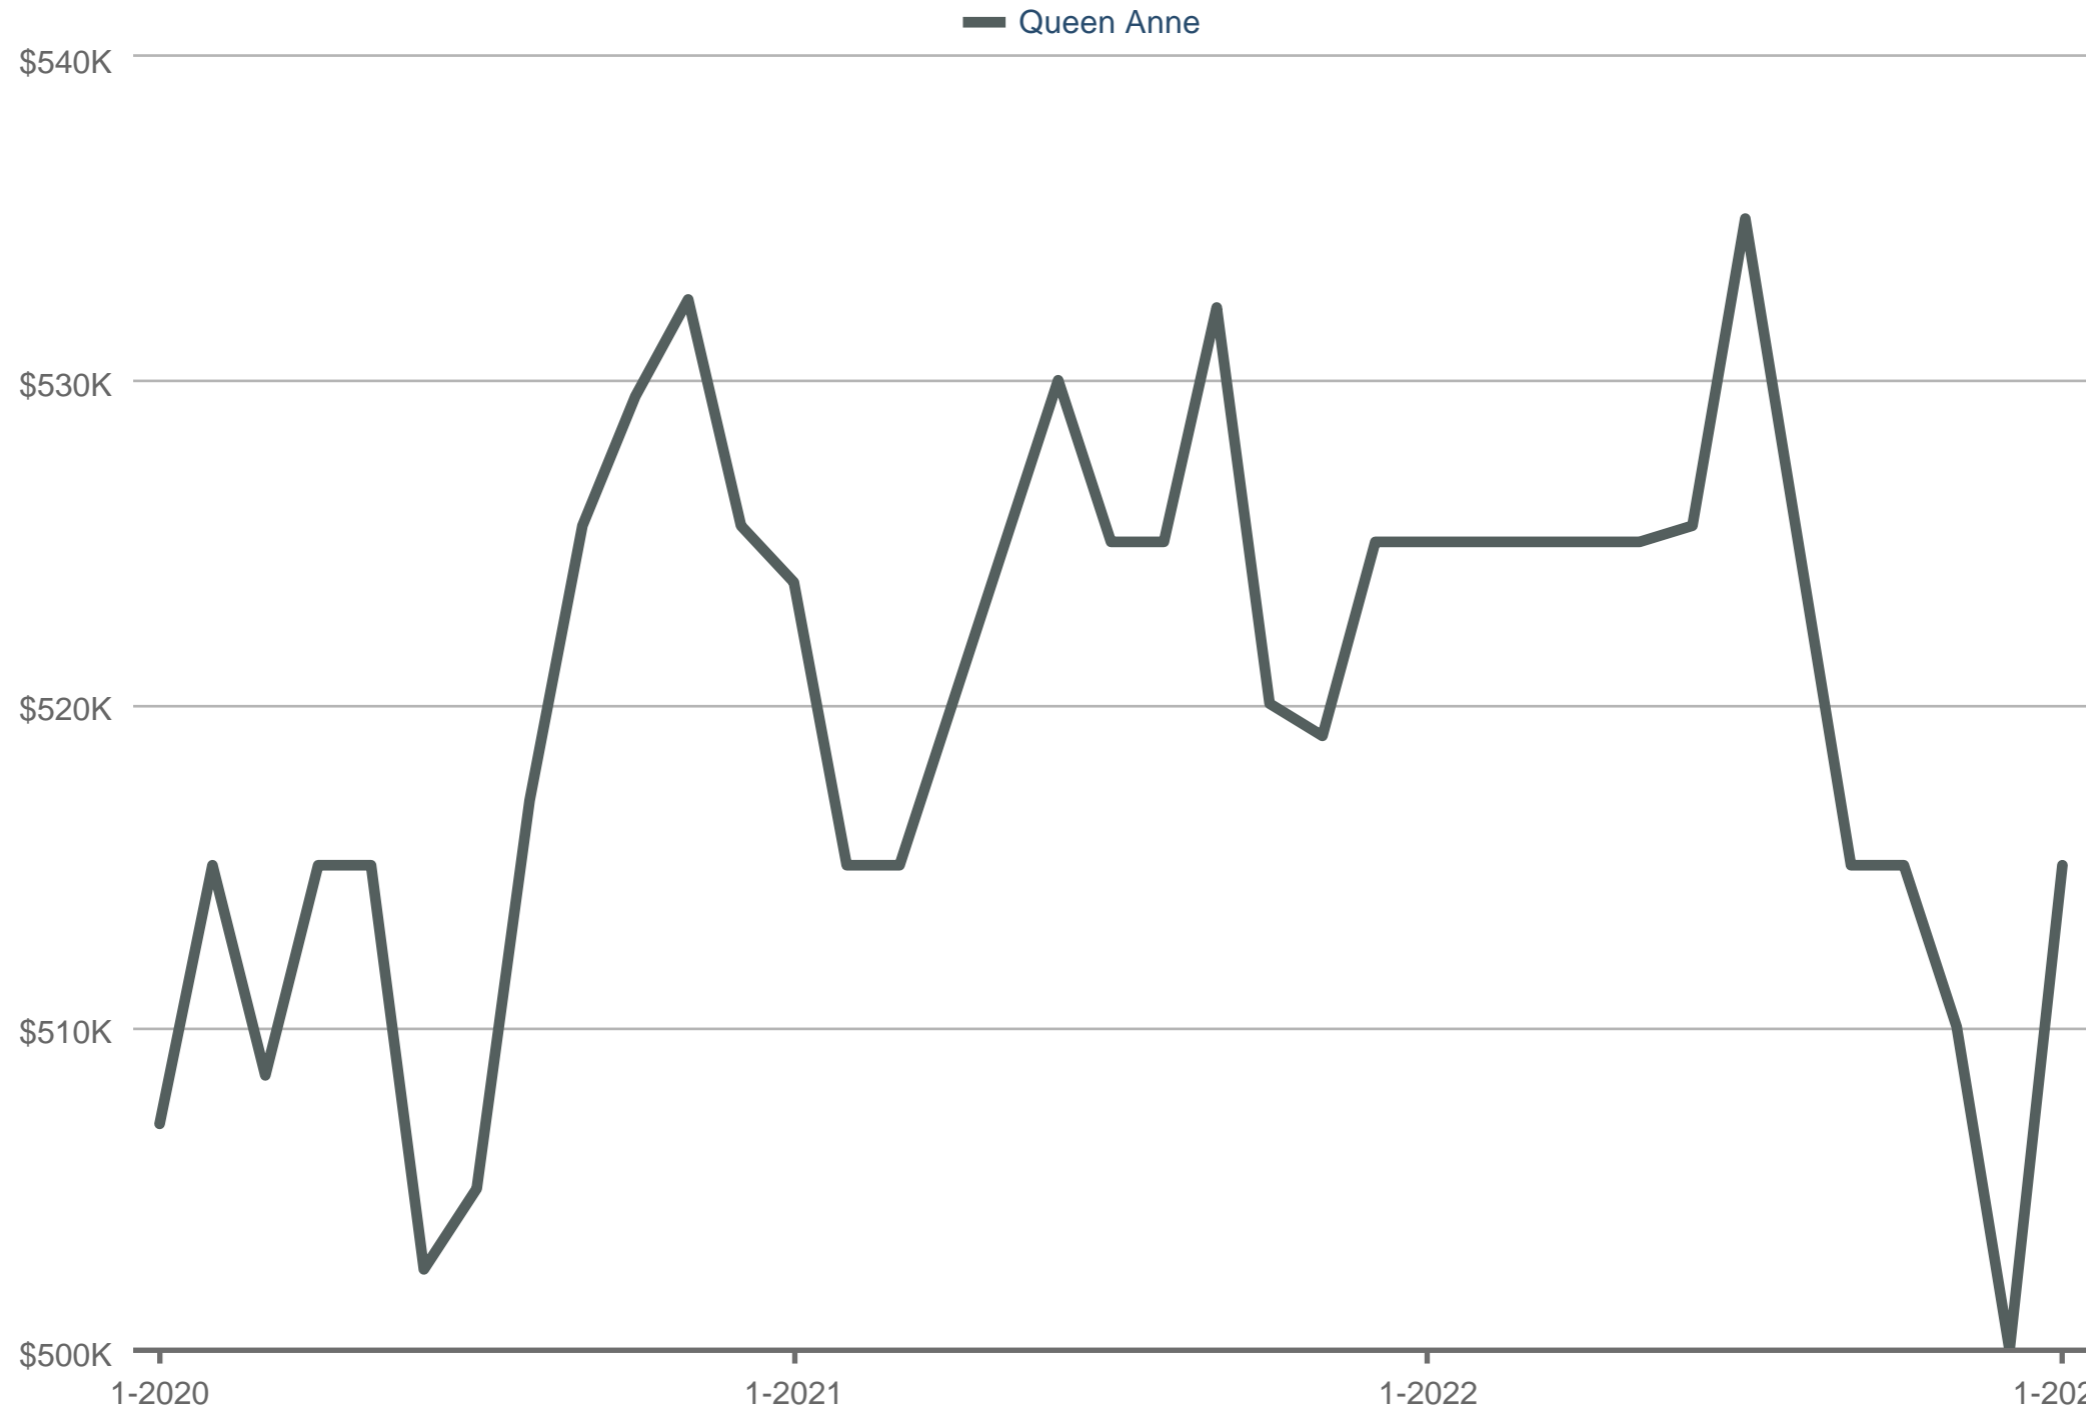

Median Sales Price

Queen Anne*: Condominium

Each data point is 12 months of activity. Data is from February 6, 2023.

* User-defined area. All data from Northwest Multiple Listing Service®. InfoSparks © 2023 ShowingTime.