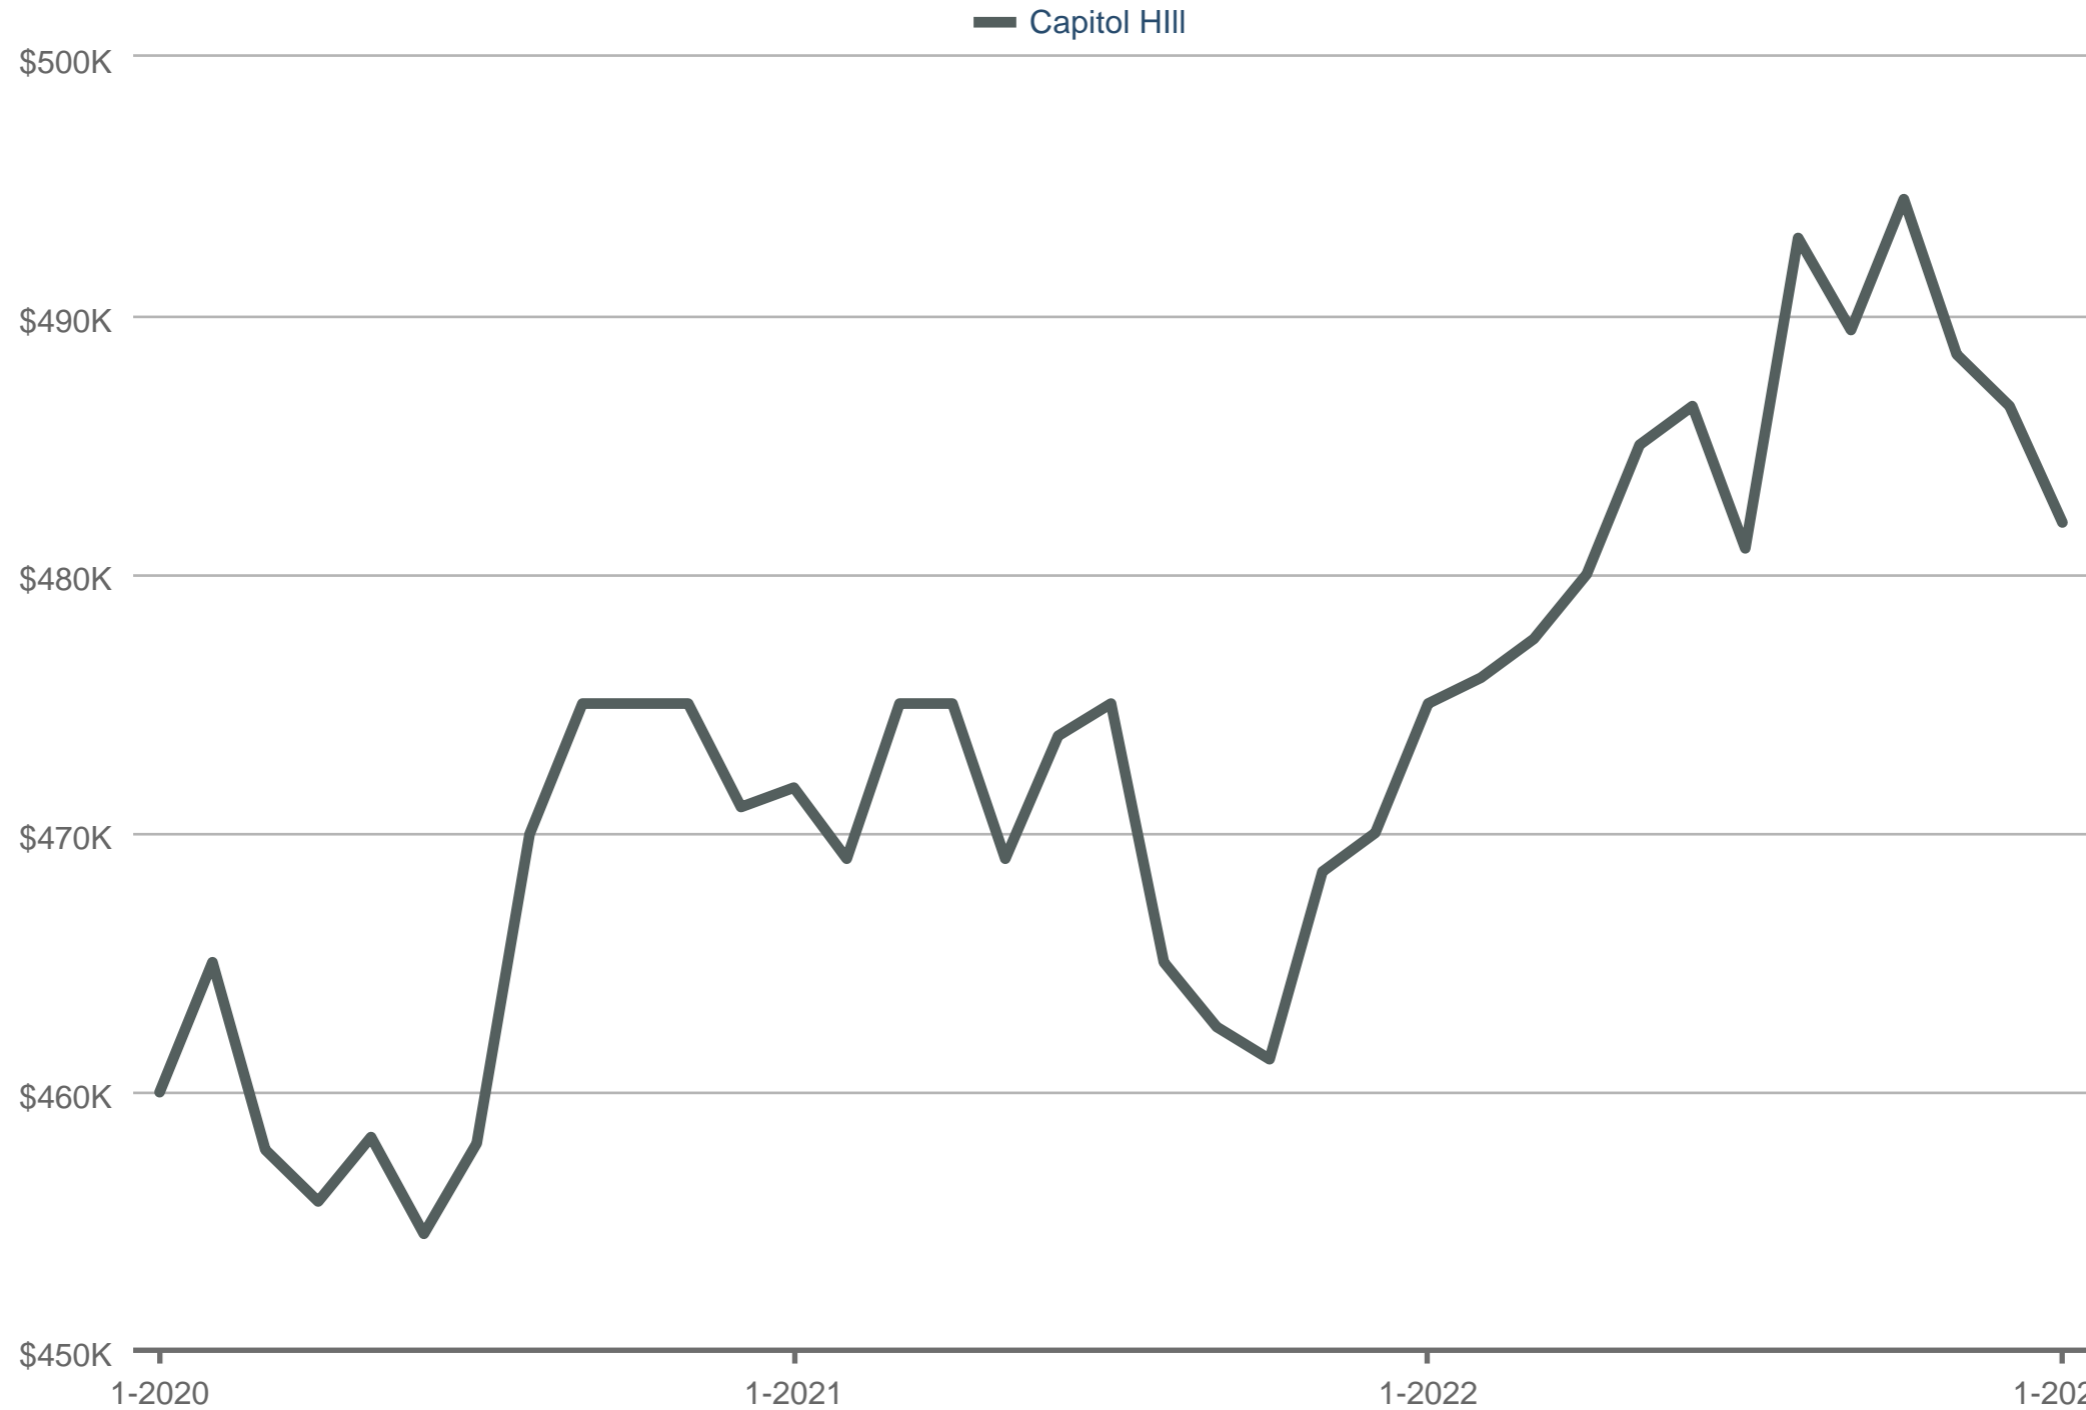

Median Sales Price

Capitol Hill*: Condominium

Each data point is 12 months of activity. Data is from February 6, 2023.

* User-defined area. All data from Northwest Multiple Listing Service®. InfoSparks © 2023 ShowingTime.