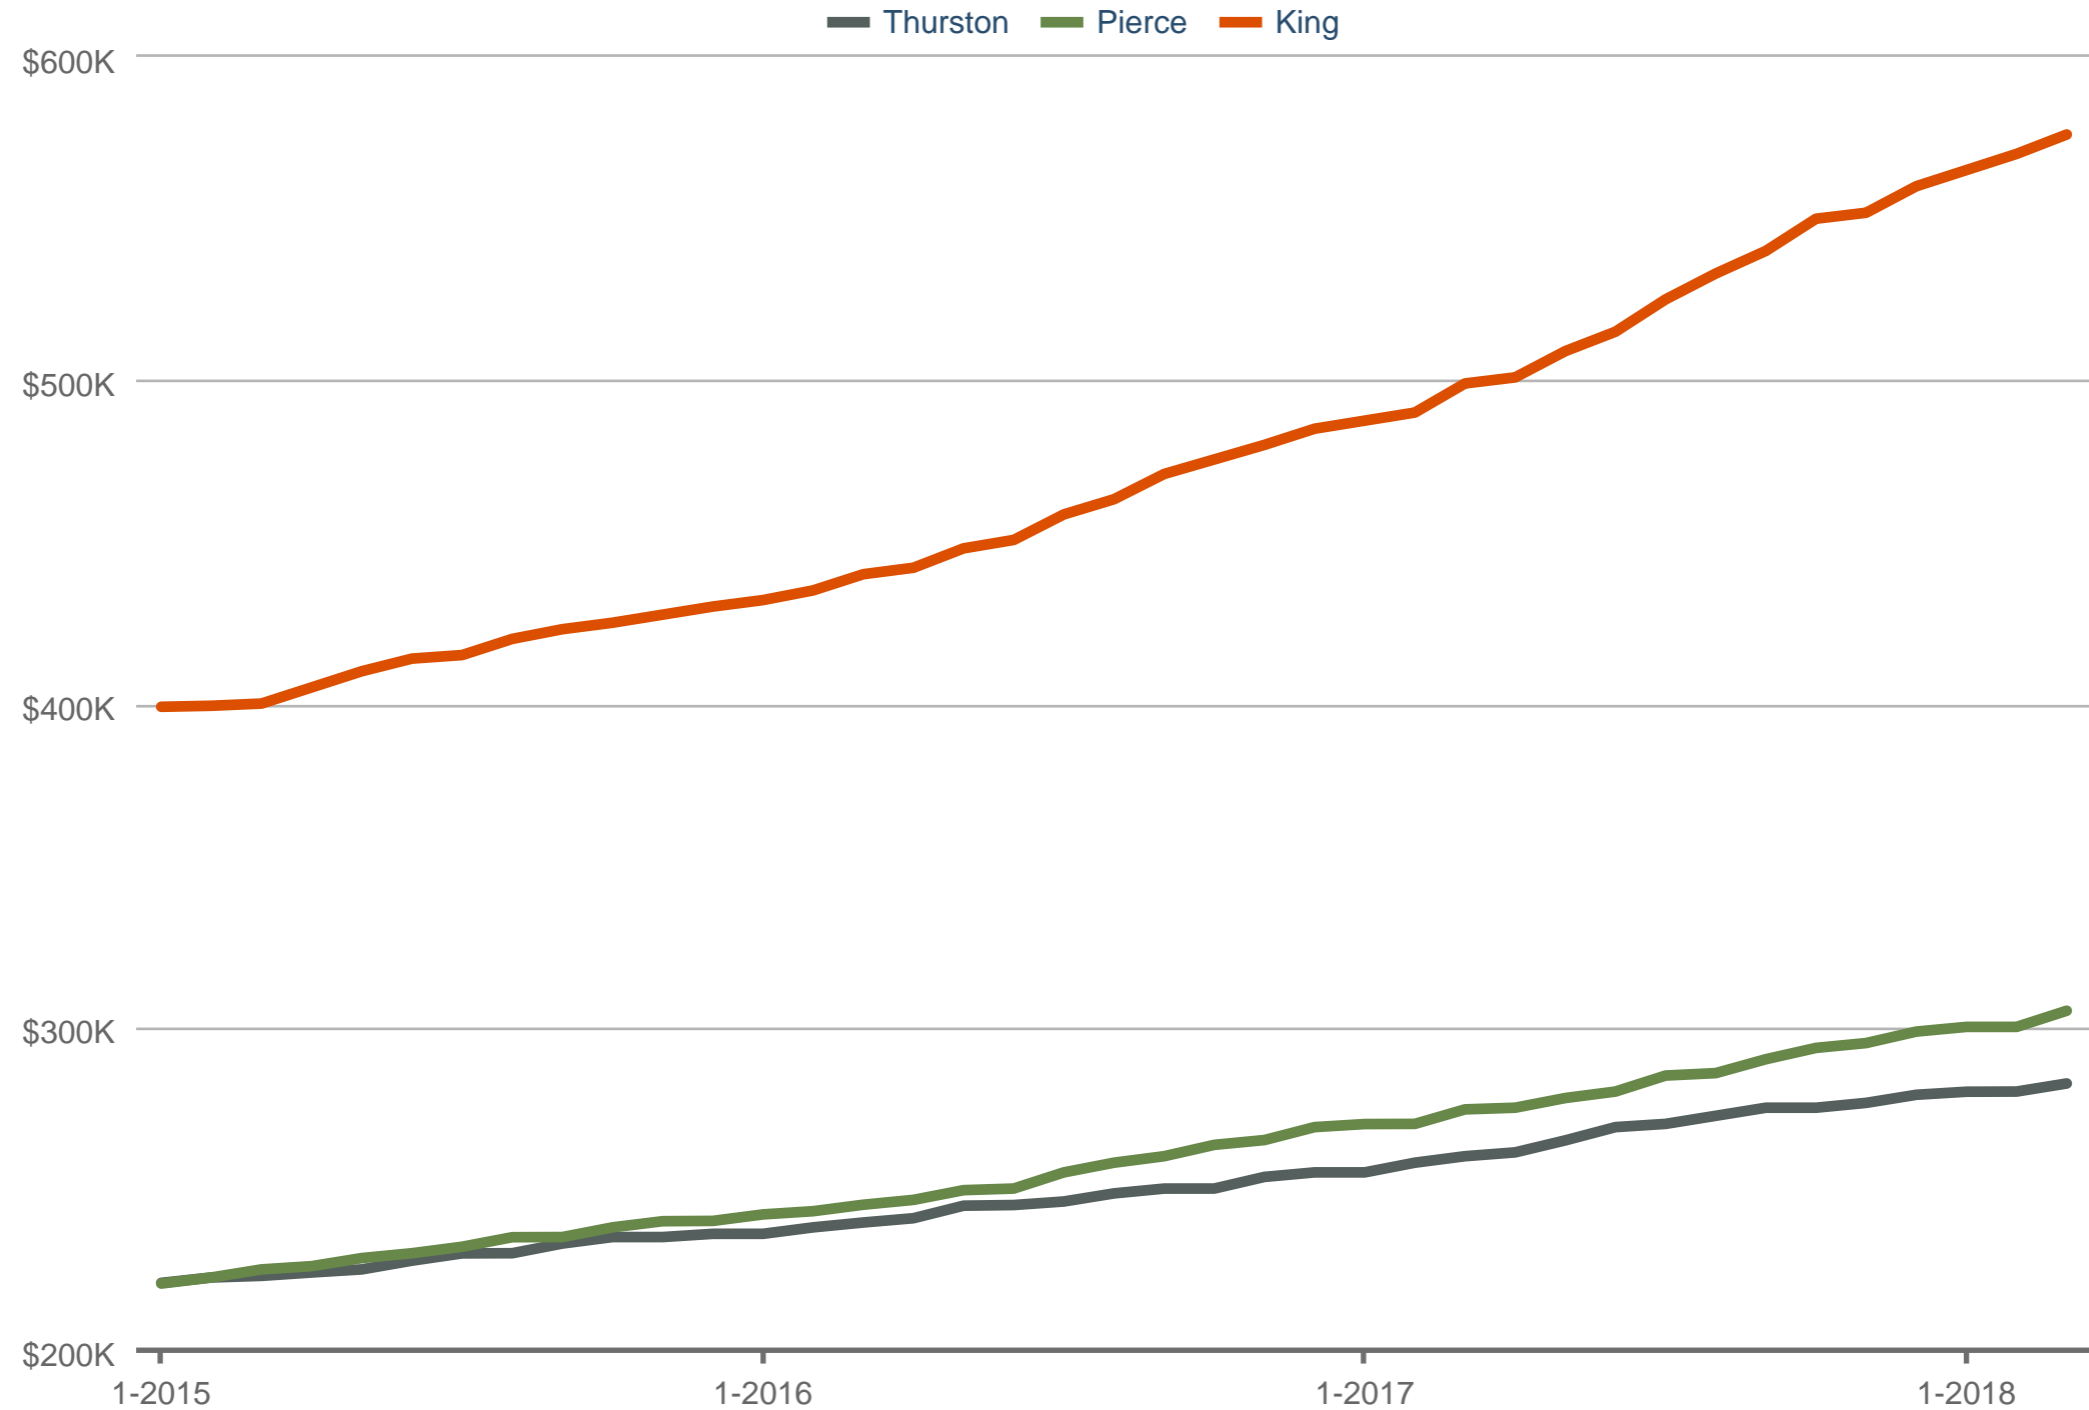

Thurston & Pierce & King

Each data point is 12 months of activity. Data is from April 13, 2018.