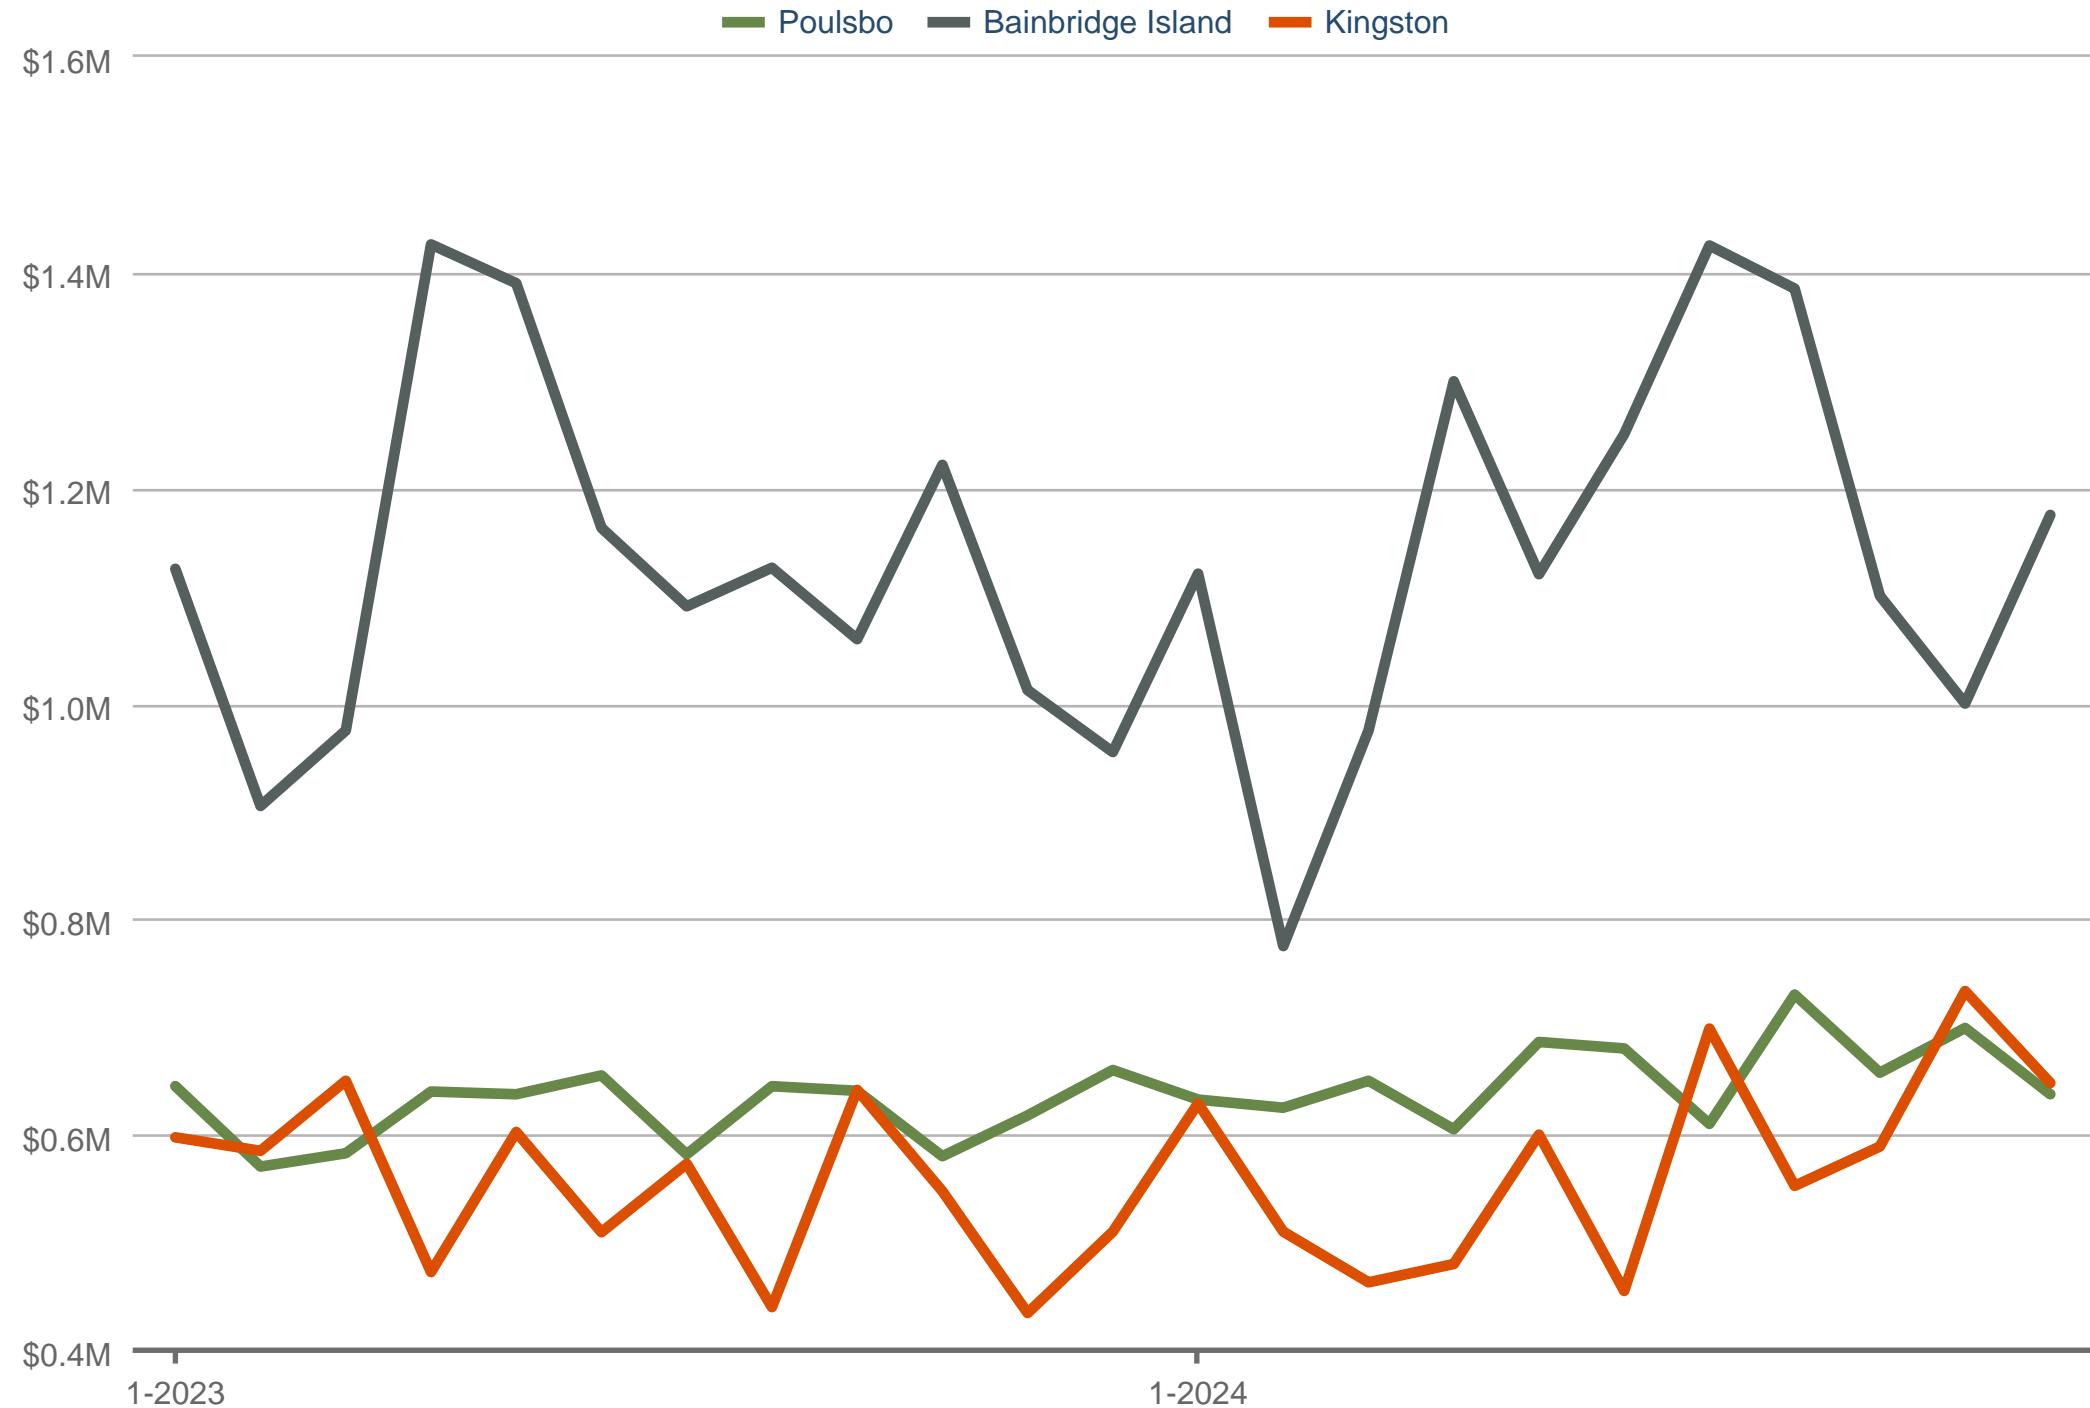

**NORTHWEST**  
MULTIPLE LISTING SERVICE

### Median Sales Price

Poulsbo & Bainbridge Island & Kingston

Each data point is one month of activity. Data is from December 22, 2024.