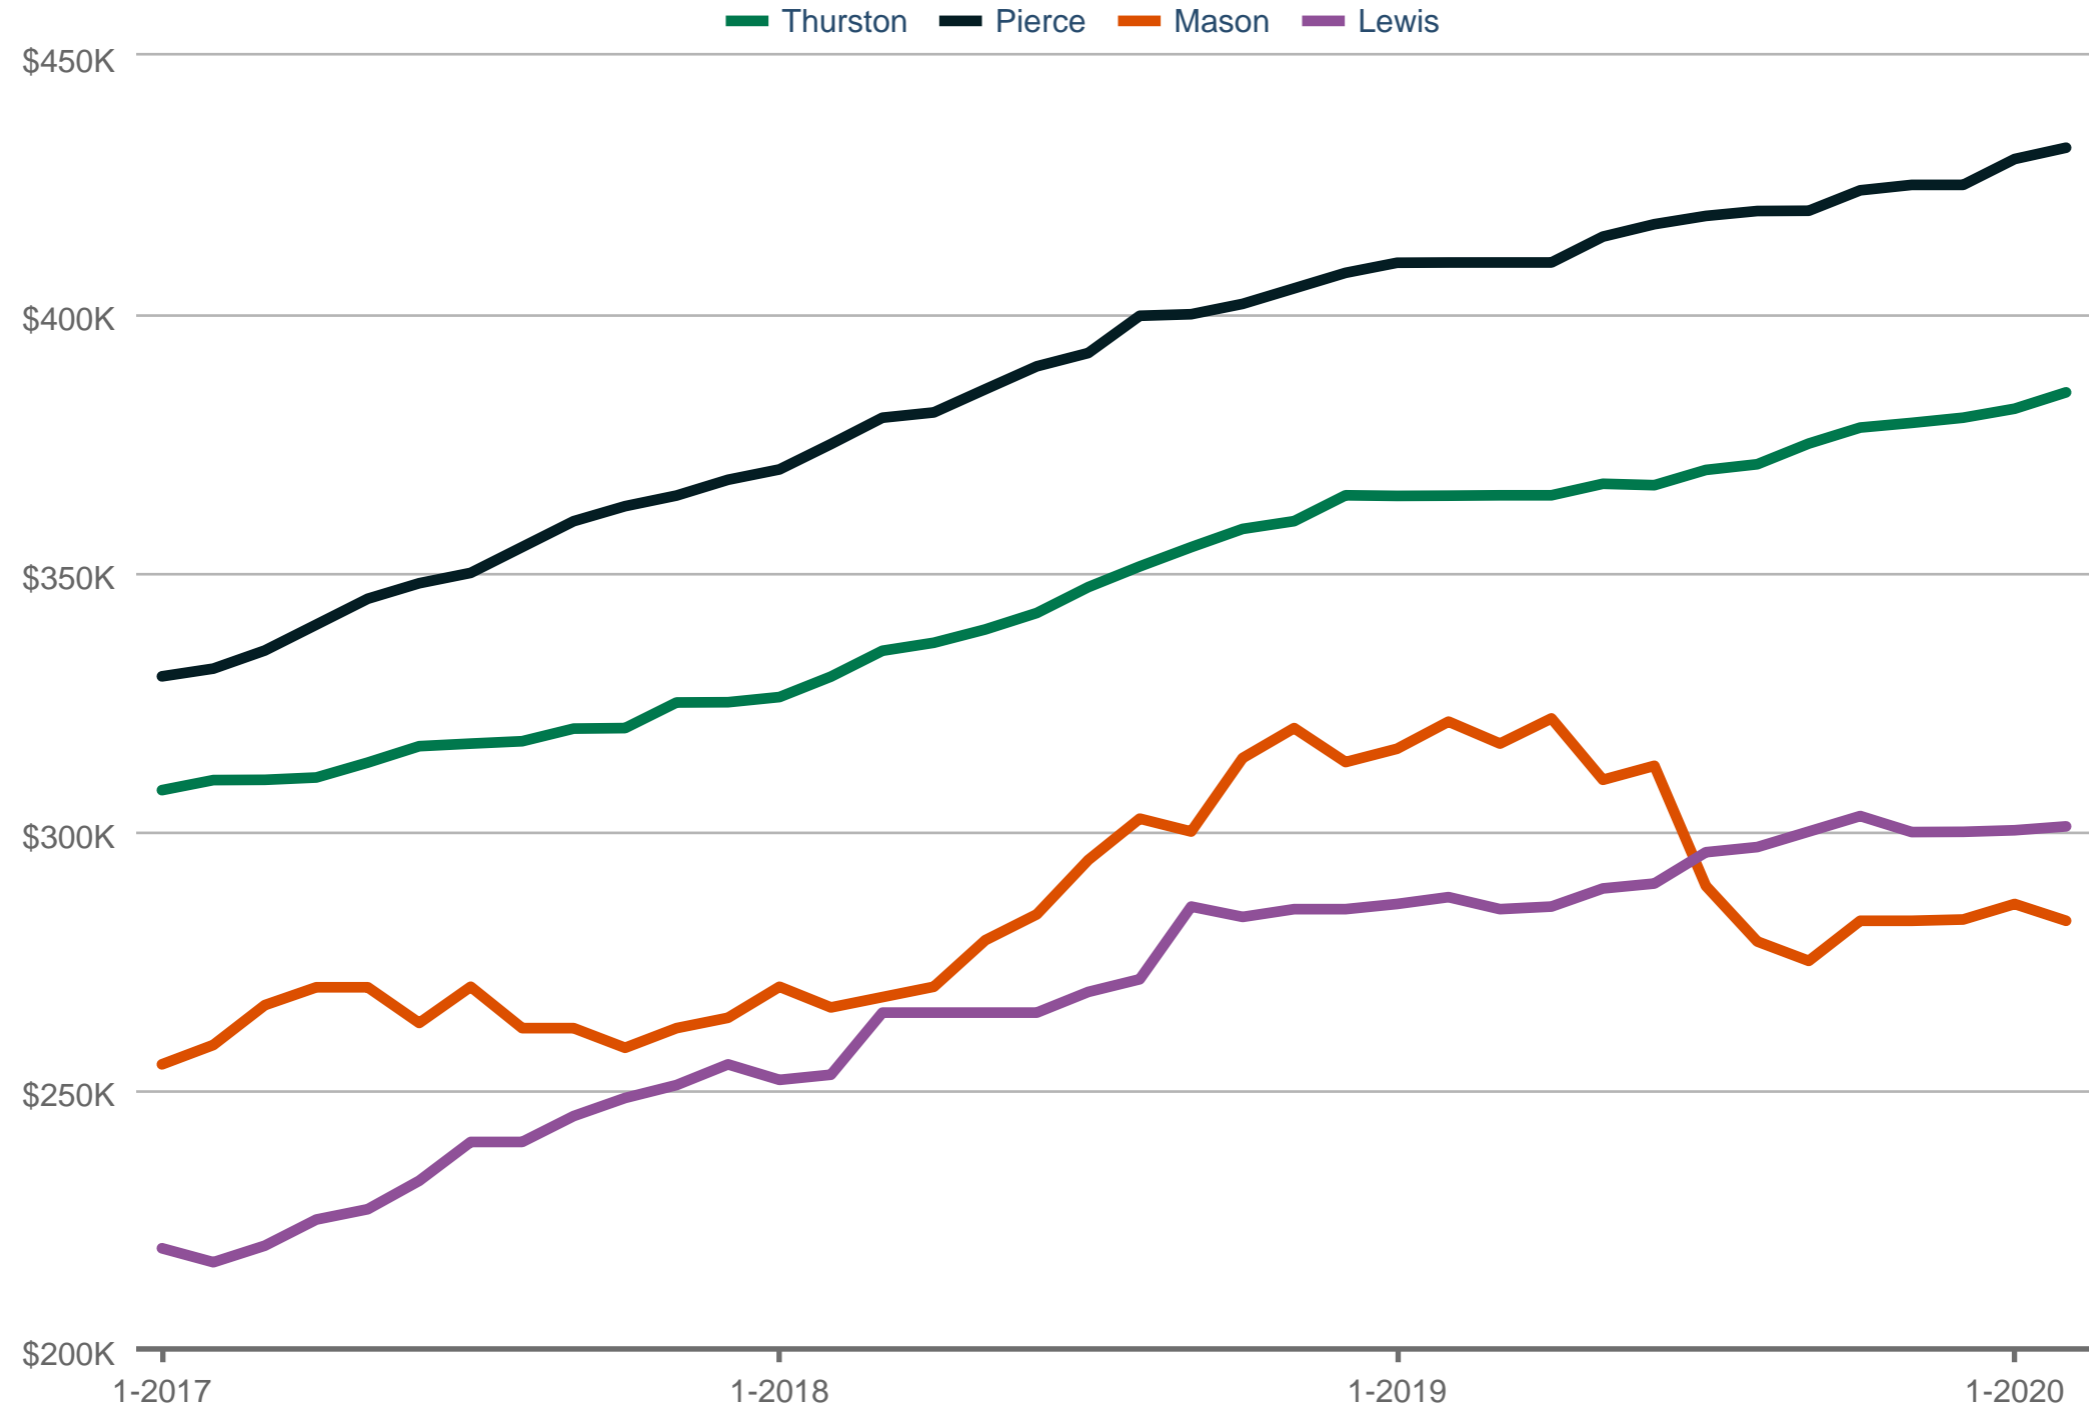

Janine Beaudry

Jet Real Estate

Office: (253) 275-1115

Cell: (360) 292-5515

janine@janinebeaudry.com

www.jetrealtynw.com

Median Sales Price

Thurston & Pierce & Mason & Lewis: 4 Bedrooms or More, Residential

Each data point is 12 months of activity. Data is from March 28, 2020.