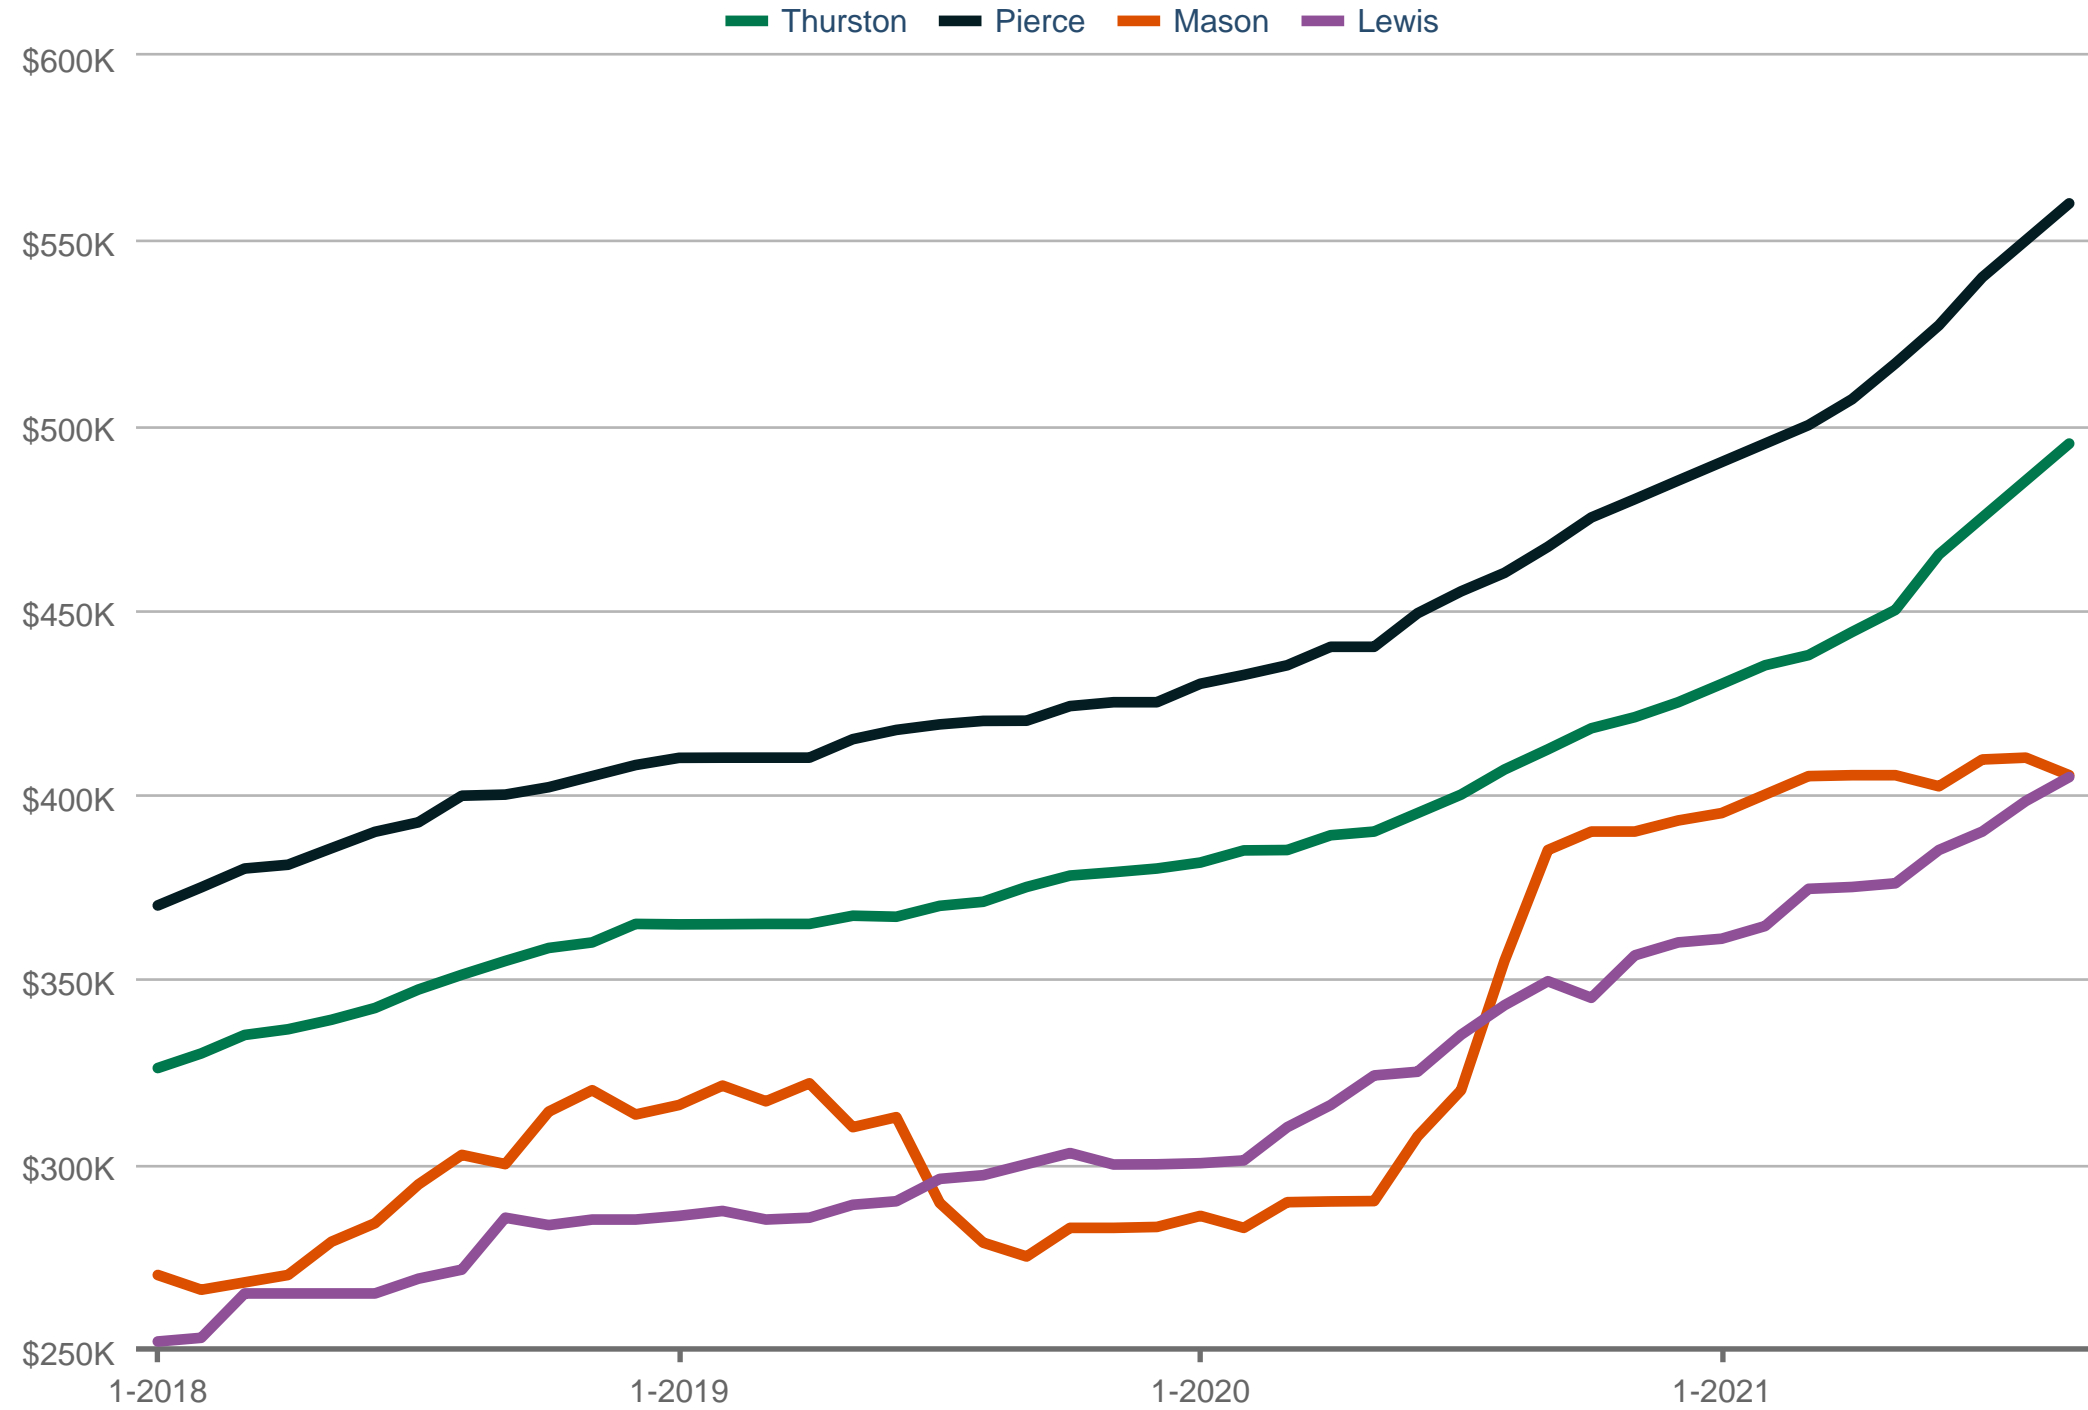

Janine Beaudry
Evergreen State Homes

Office: (253) 236-3544

Cell: (360) 292-5515

janine@janinebeaudry.com

www.evergreenstatehomes.com

Northwest
Multiple Listing Service®

Median Sales Price

Thurston & Pierce & Mason & Lewis: 4 Bedrooms or More, Residential

Each data point is 12 months of activity. Data is from October 18, 2021.

All data from Northwest Multiple Listing Service®. InfoSparks © 2021 ShowingTime.