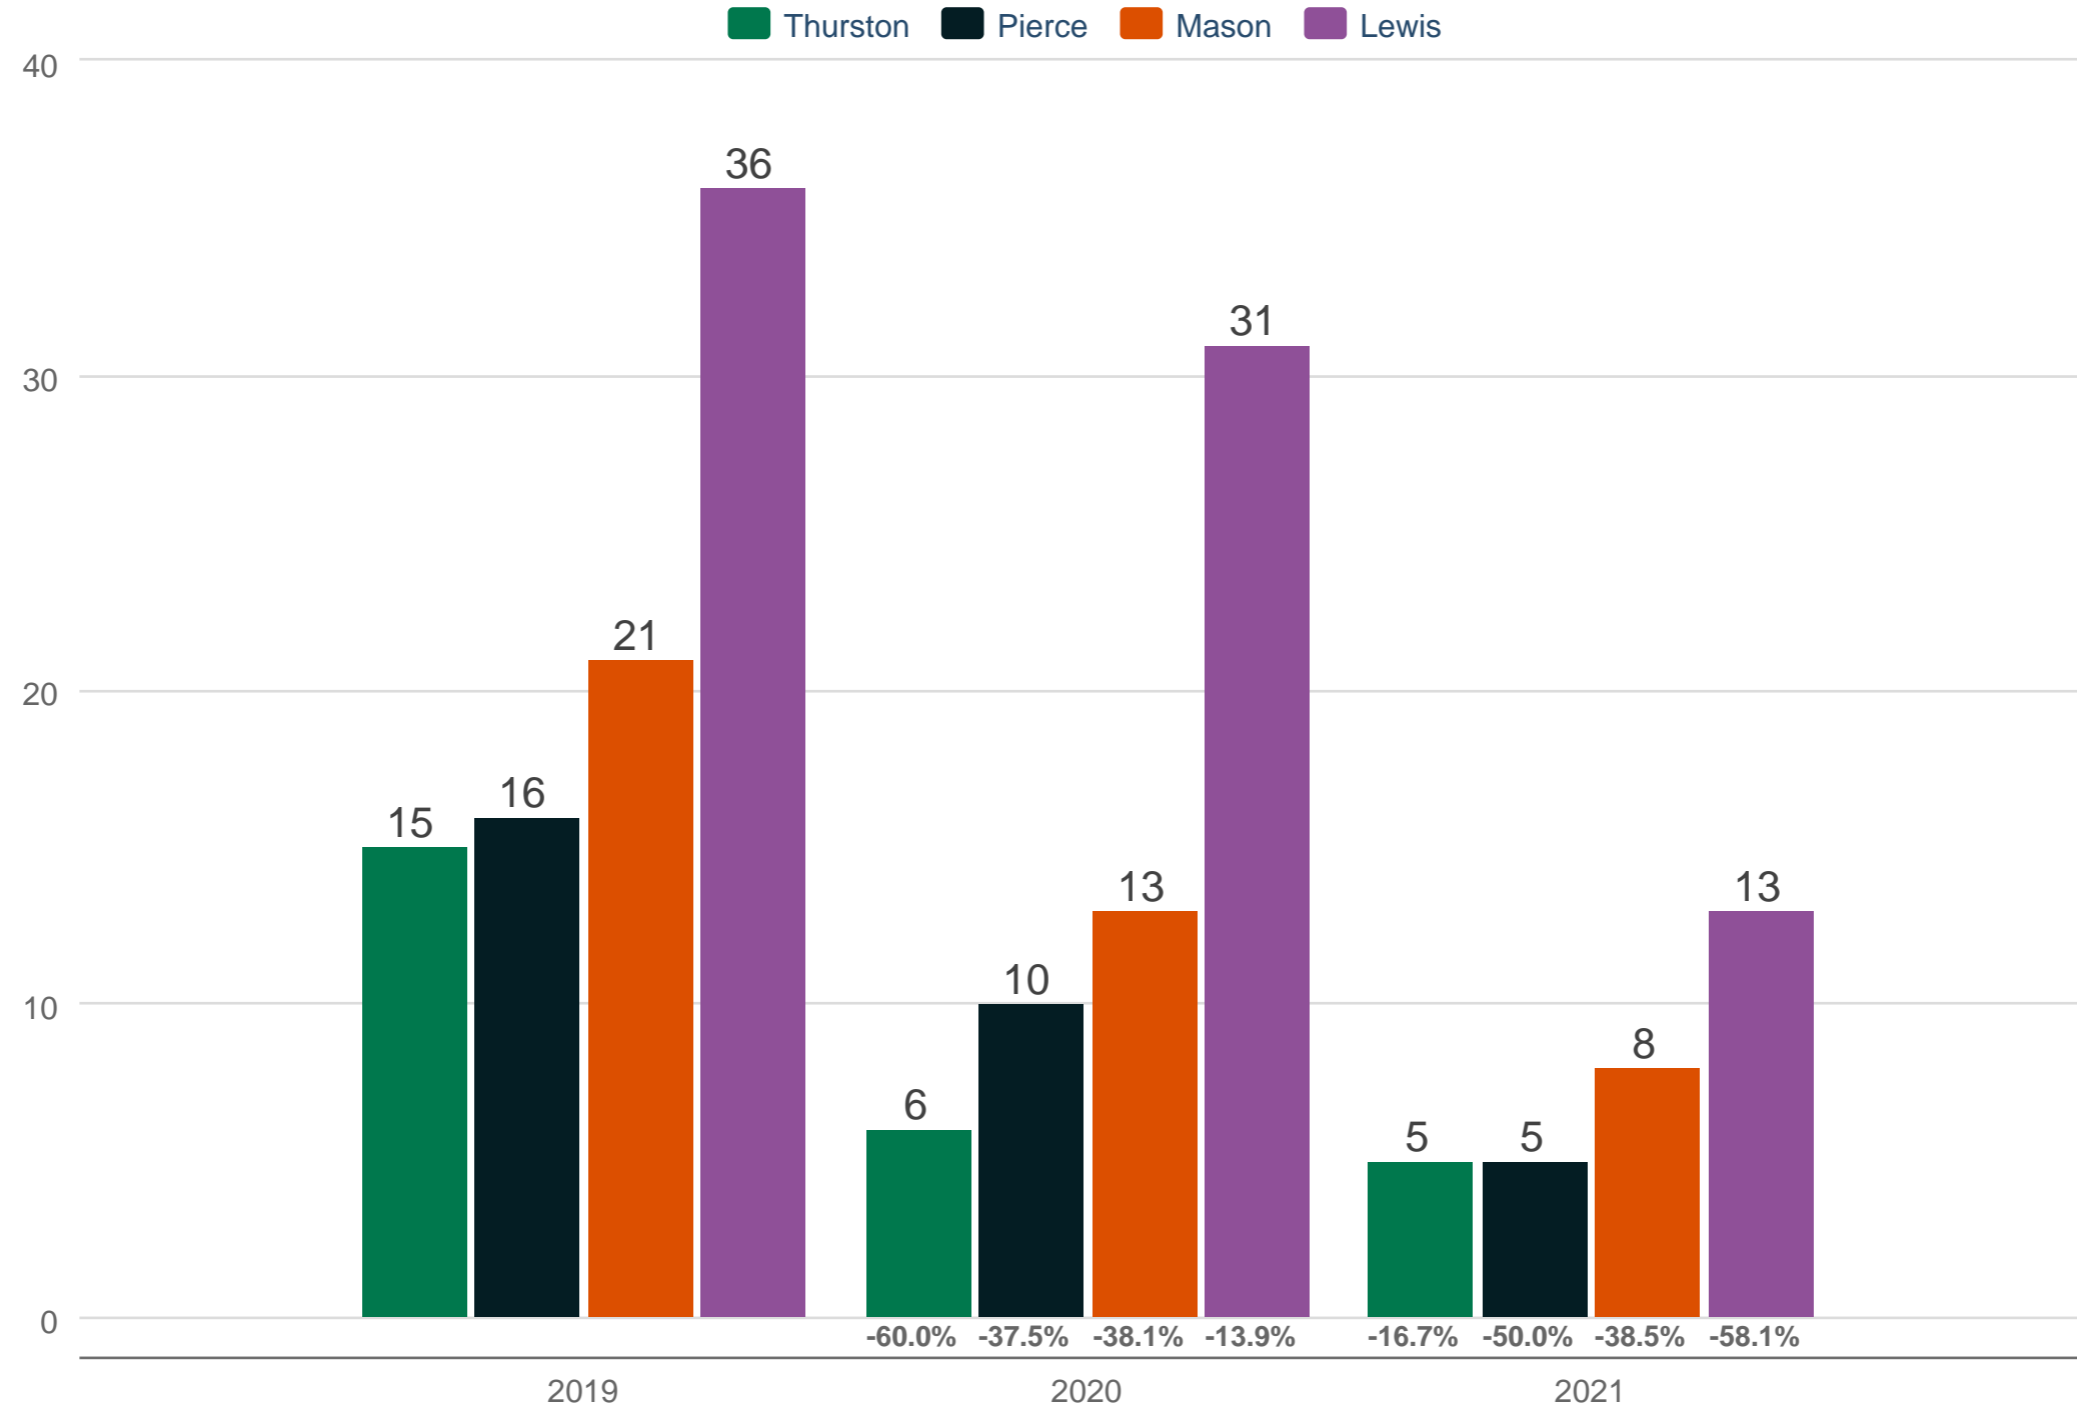

September Median Days on Market

Thurston & Pierce & Mason & Lewis: 4 Bedrooms or More, Residential

Each data point is 12 months of activity. Data is from October 18, 2021.

All data from Northwest Multiple Listing Service®. InfoSparks © 2021 ShowingTime.