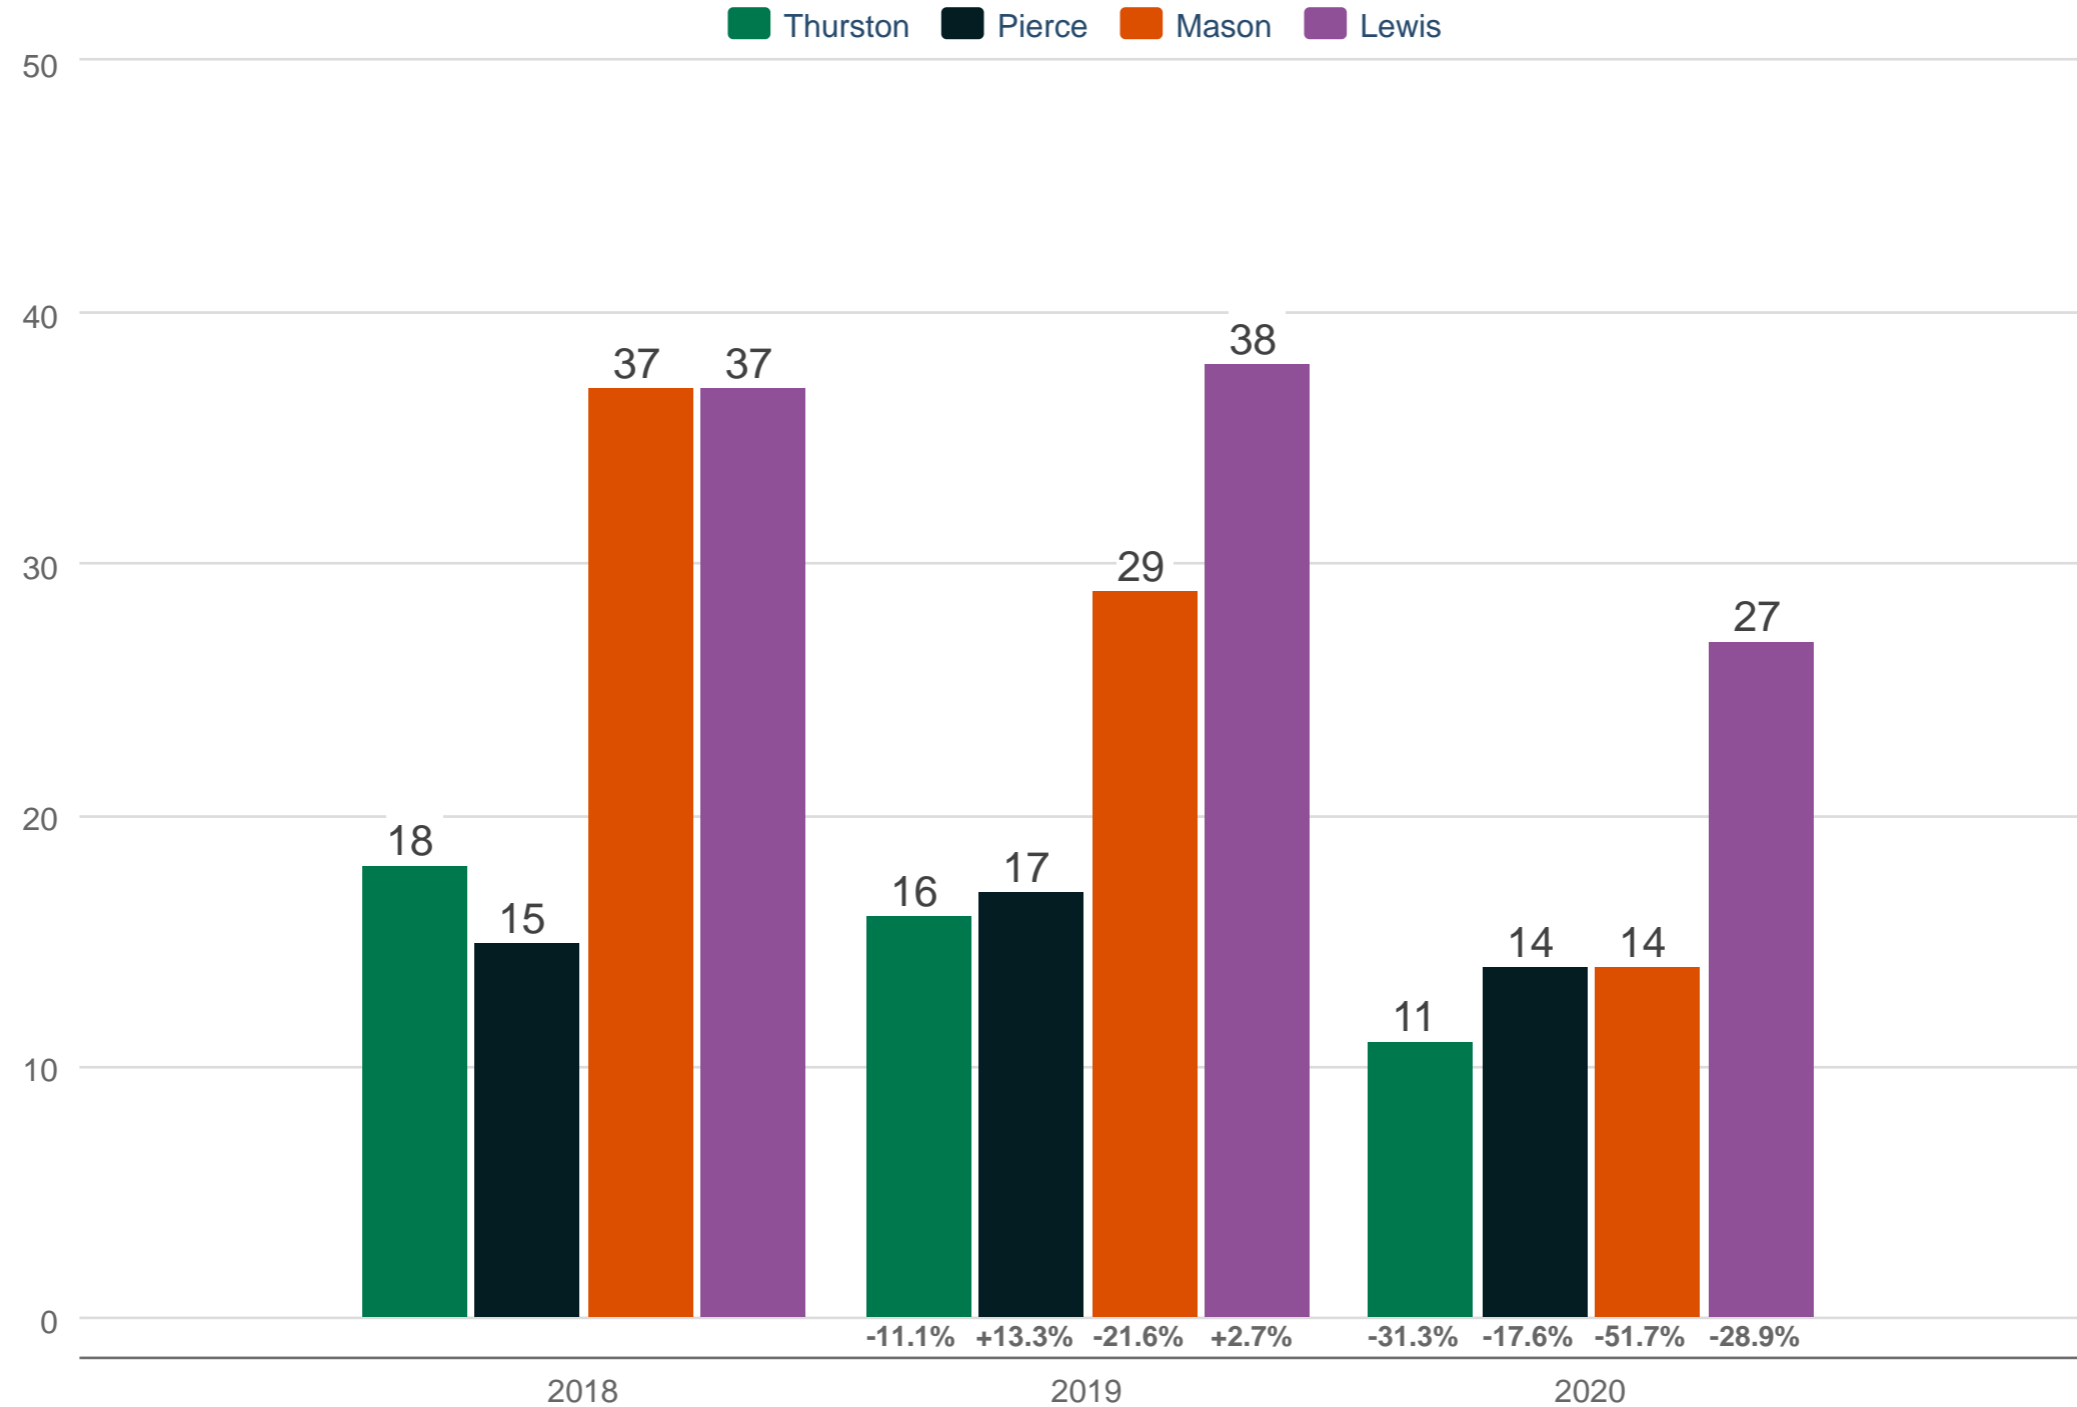

### February Median Days on Market

Thurston & Pierce & Mason & Lewis: 4 Bedrooms or More, Residential

Each data point is 12 months of activity. Data is from March 28, 2020.

All data from Northwest Multiple Listing Service®. InfoSparks © 2020 ShowingTime.