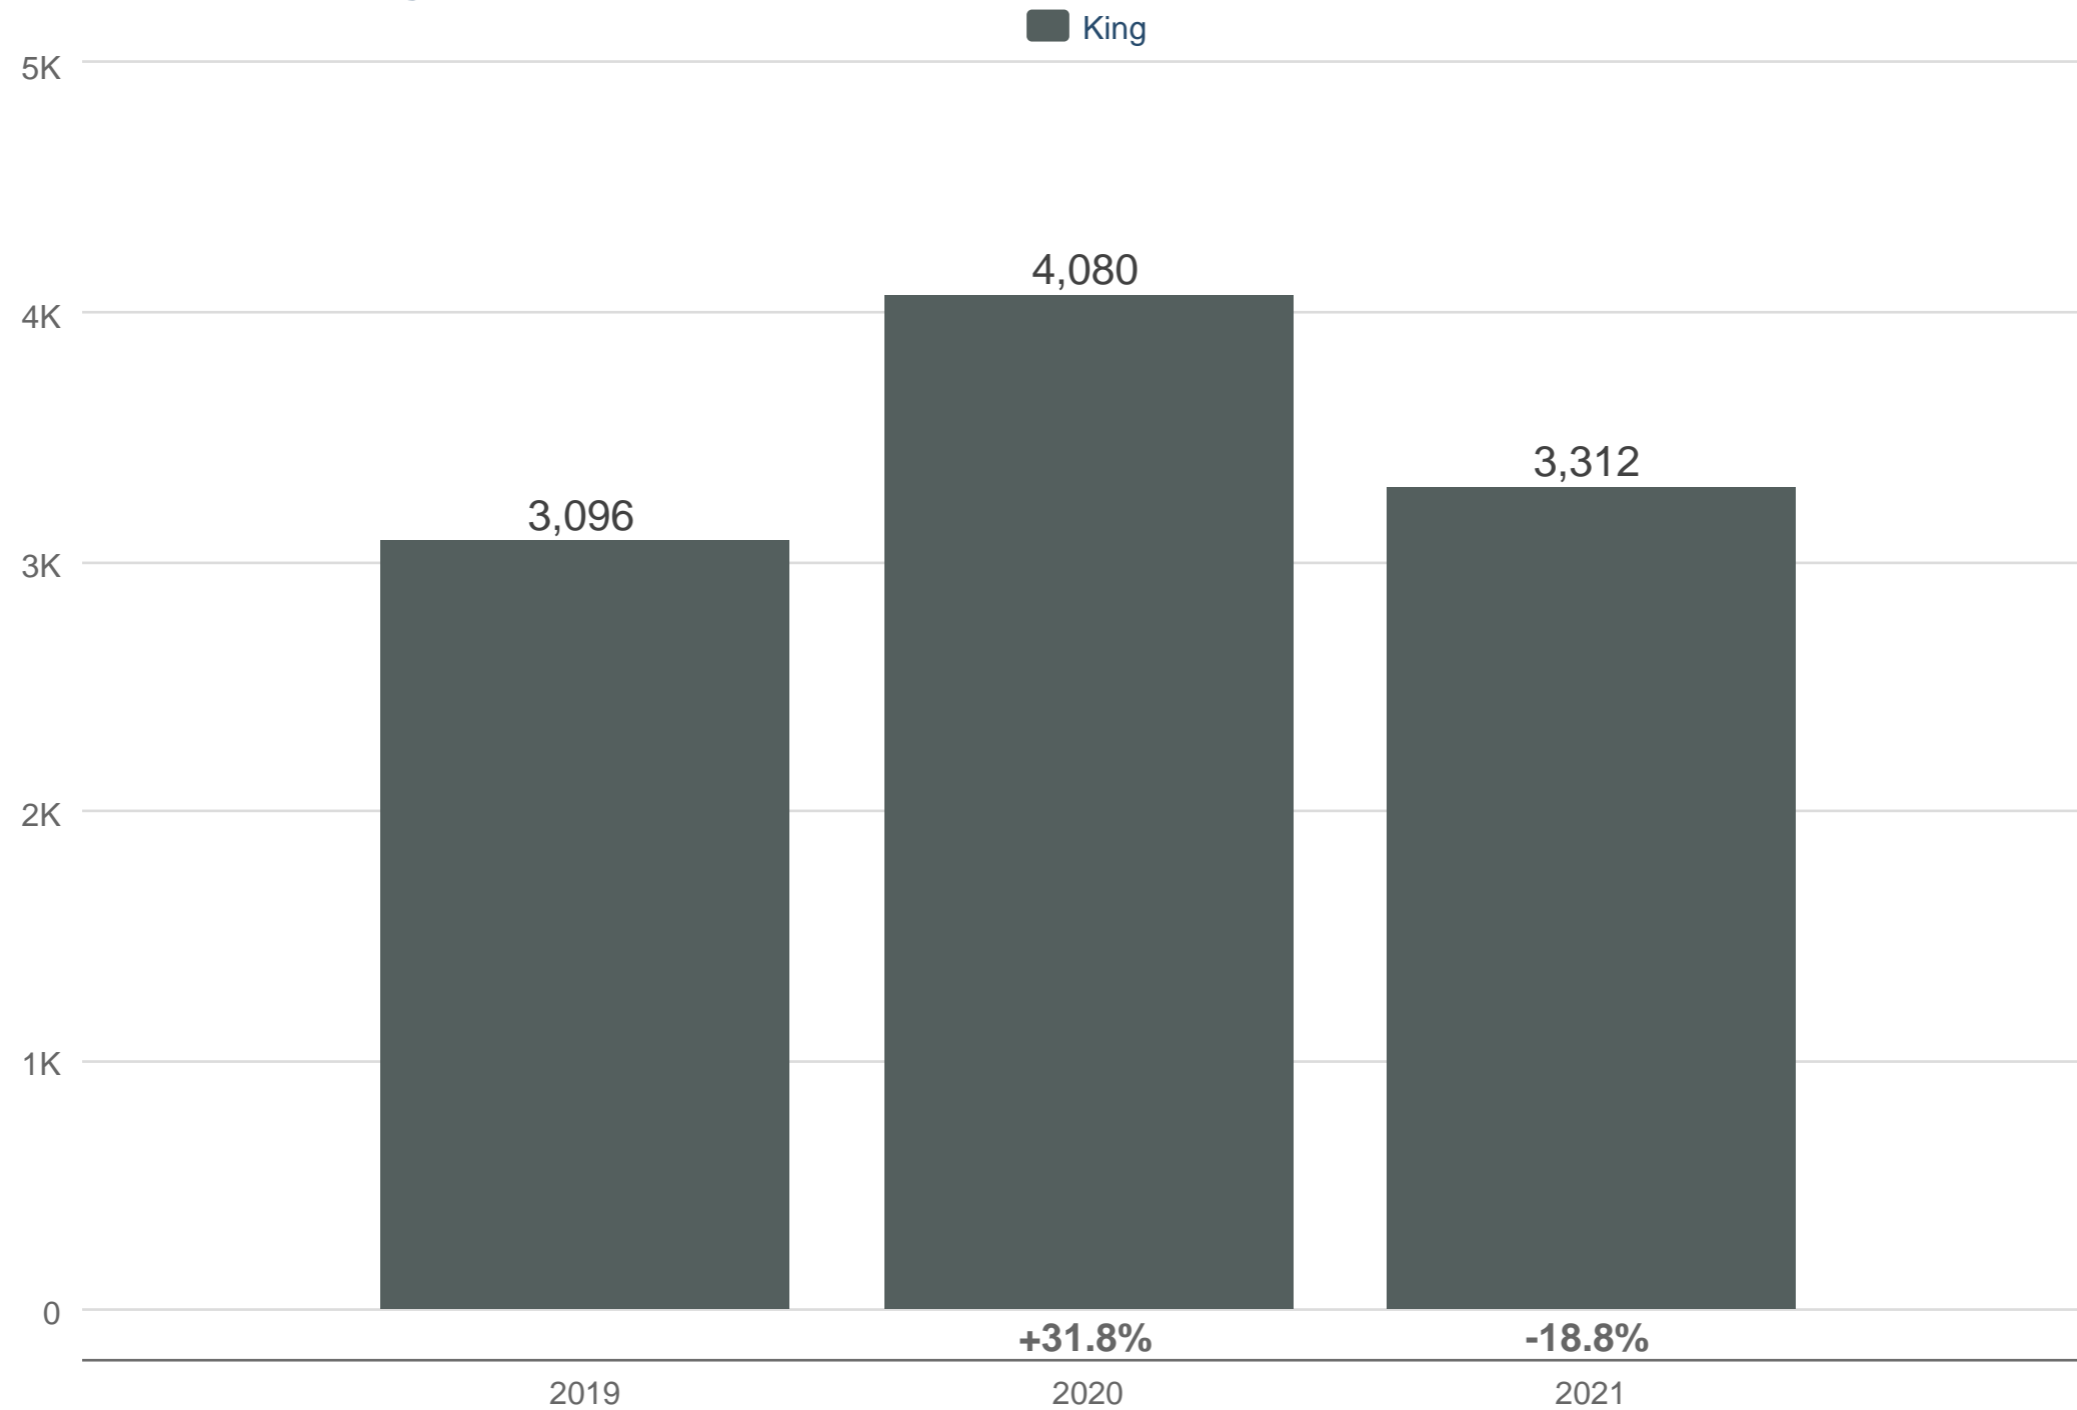

October New Listings

King

Each data point is one month of activity. Data is from November 18, 2021.