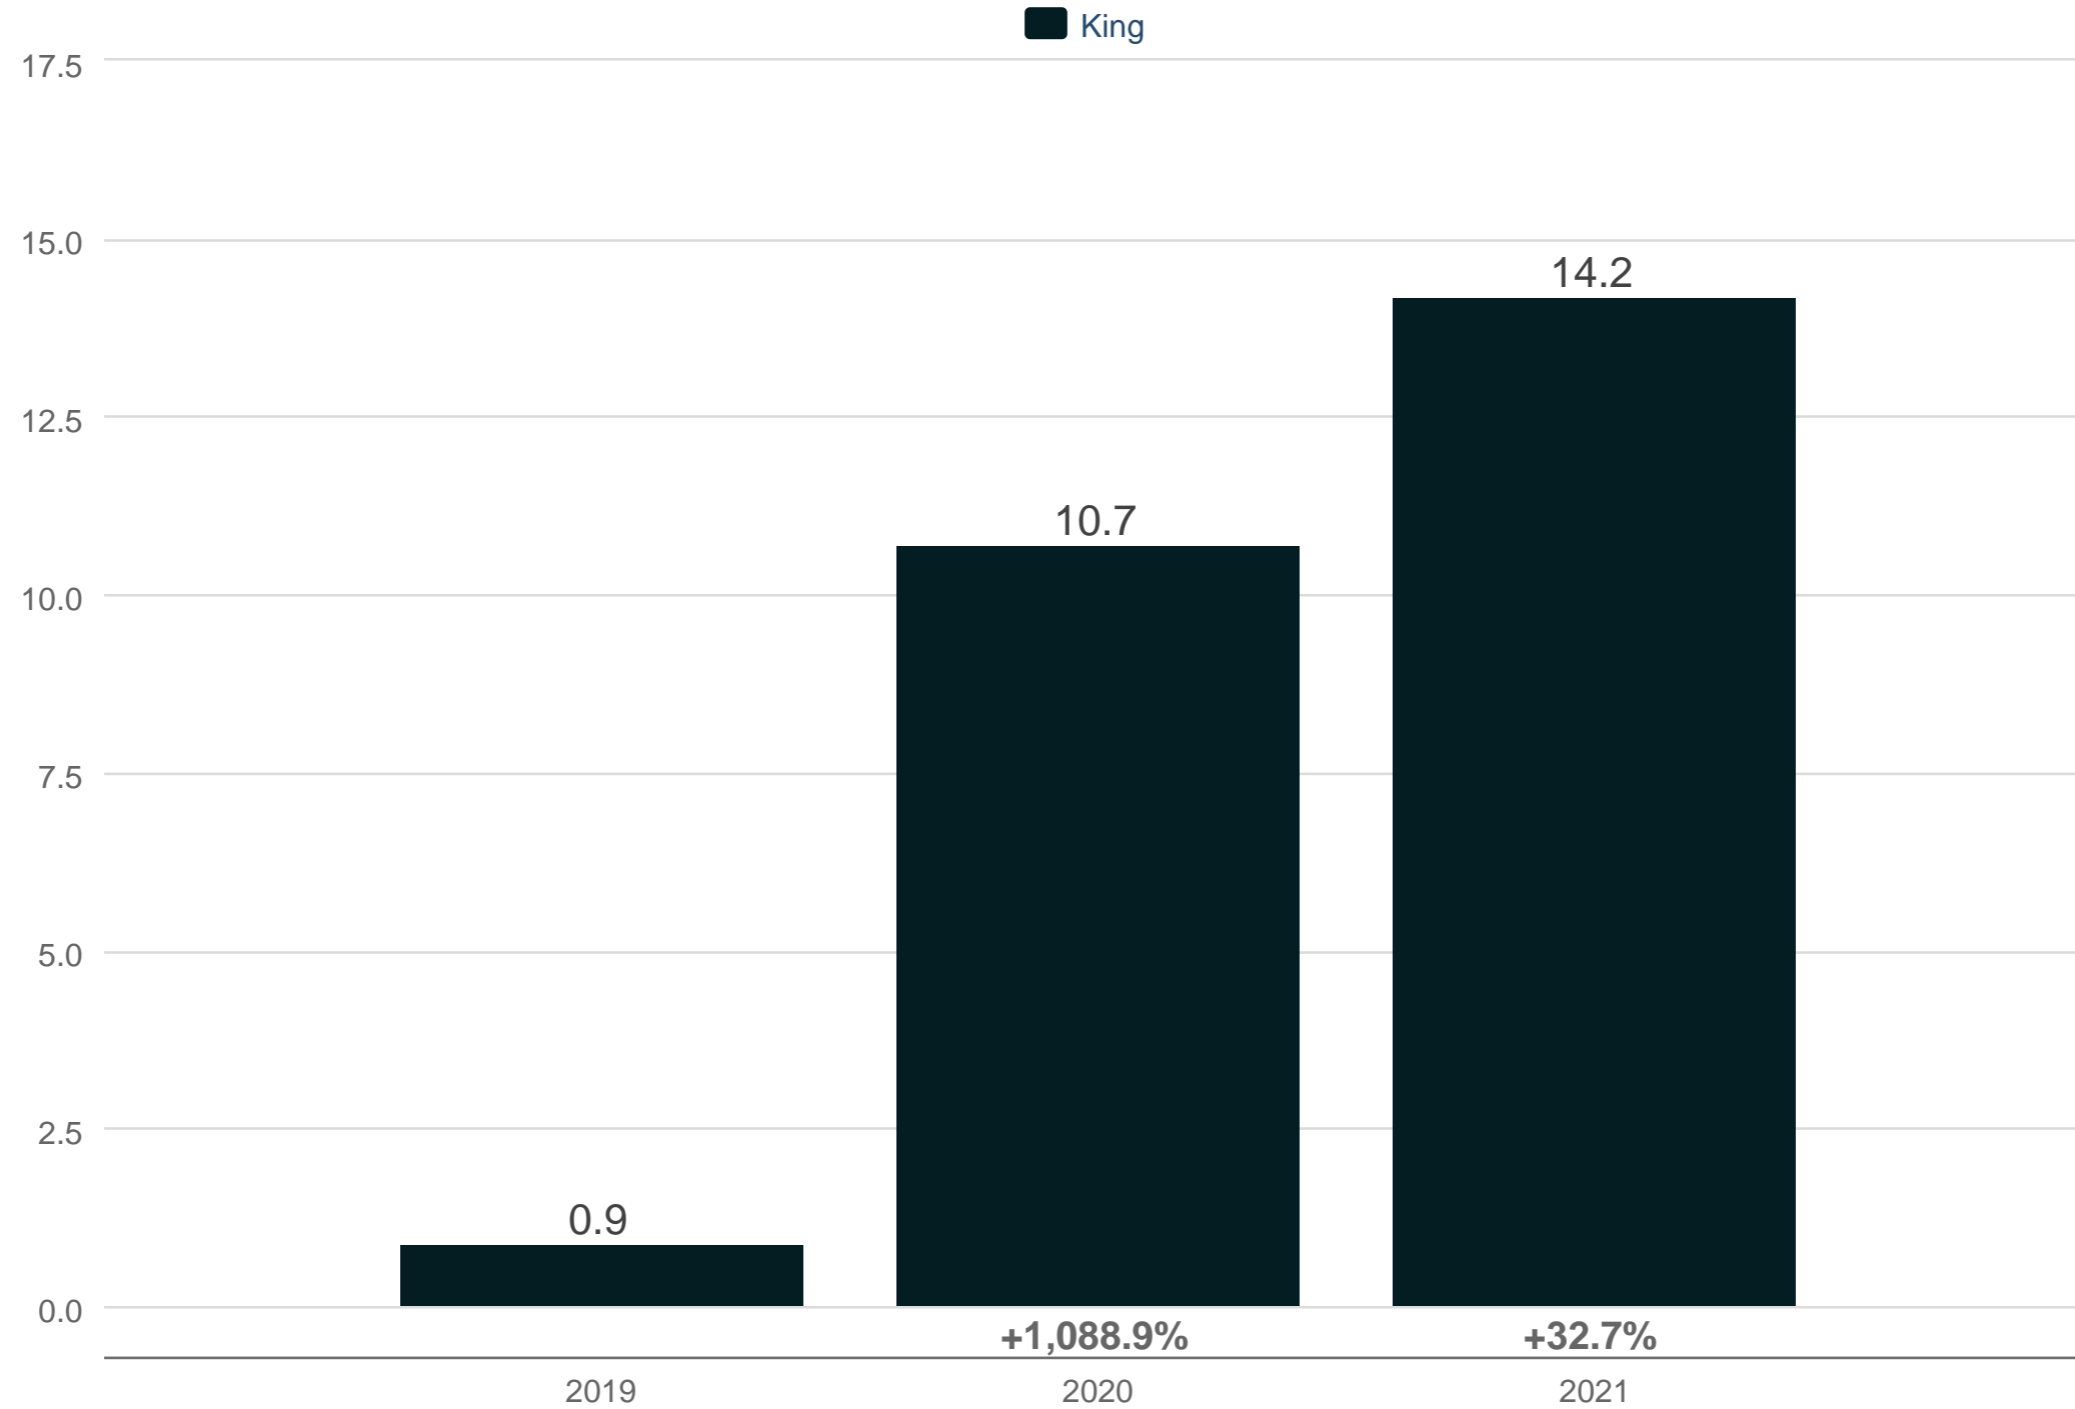

October Showings Per Listing

King

Each data point is one month of activity. Data is from November 18, 2021.