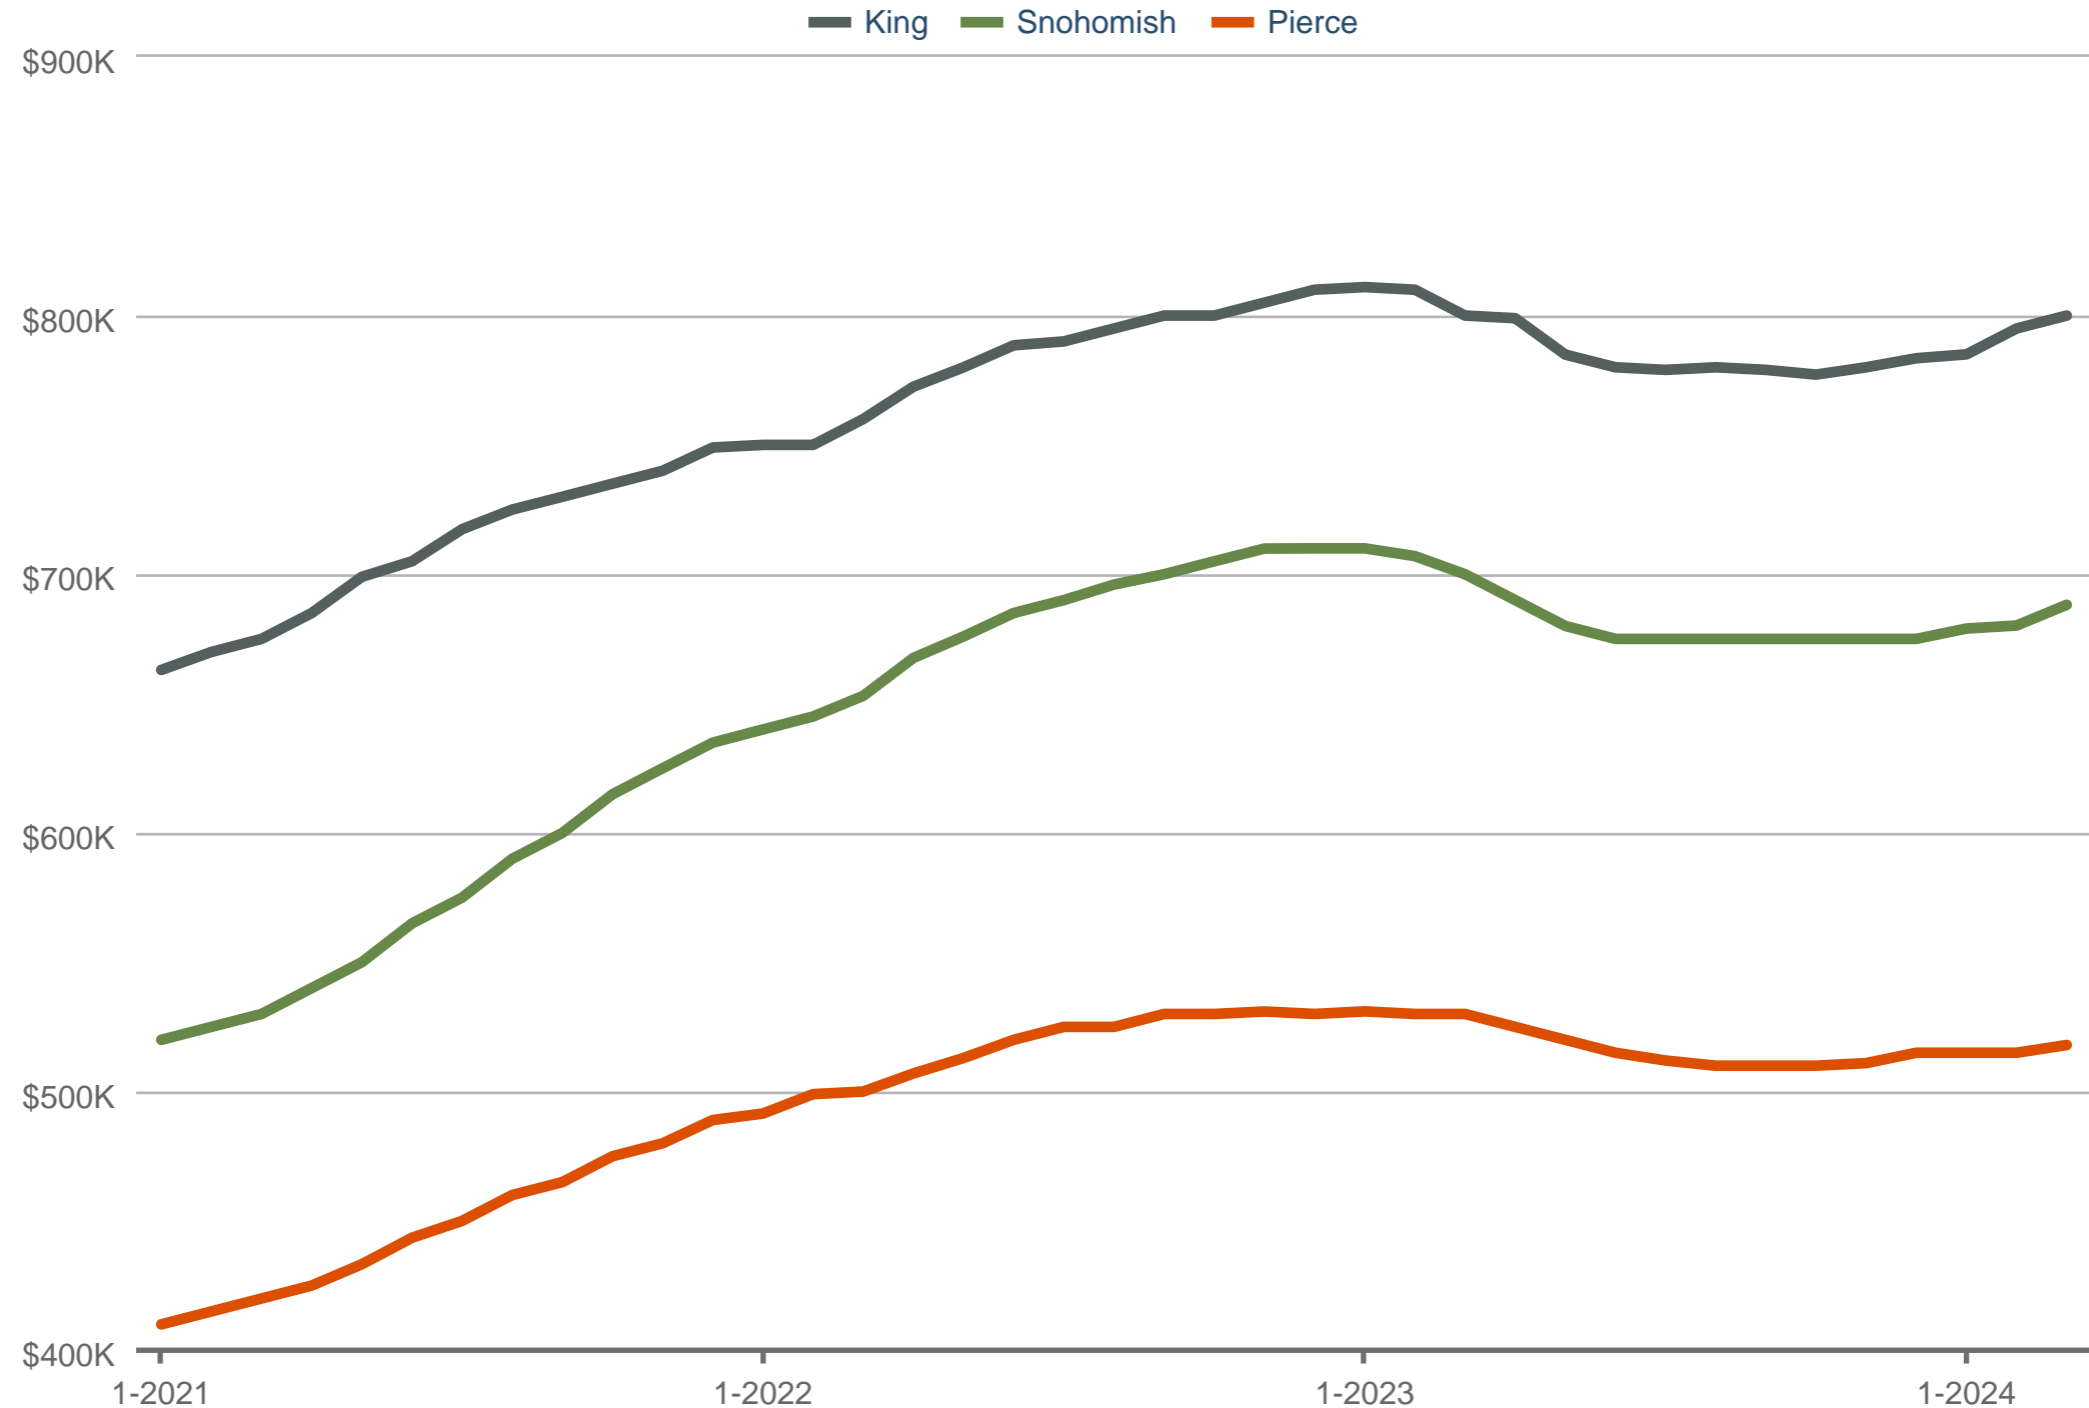

### Median Sales Price

King & Snohomish & Pierce

Each data point is 12 months of activity. Data is from April 26, 2024.