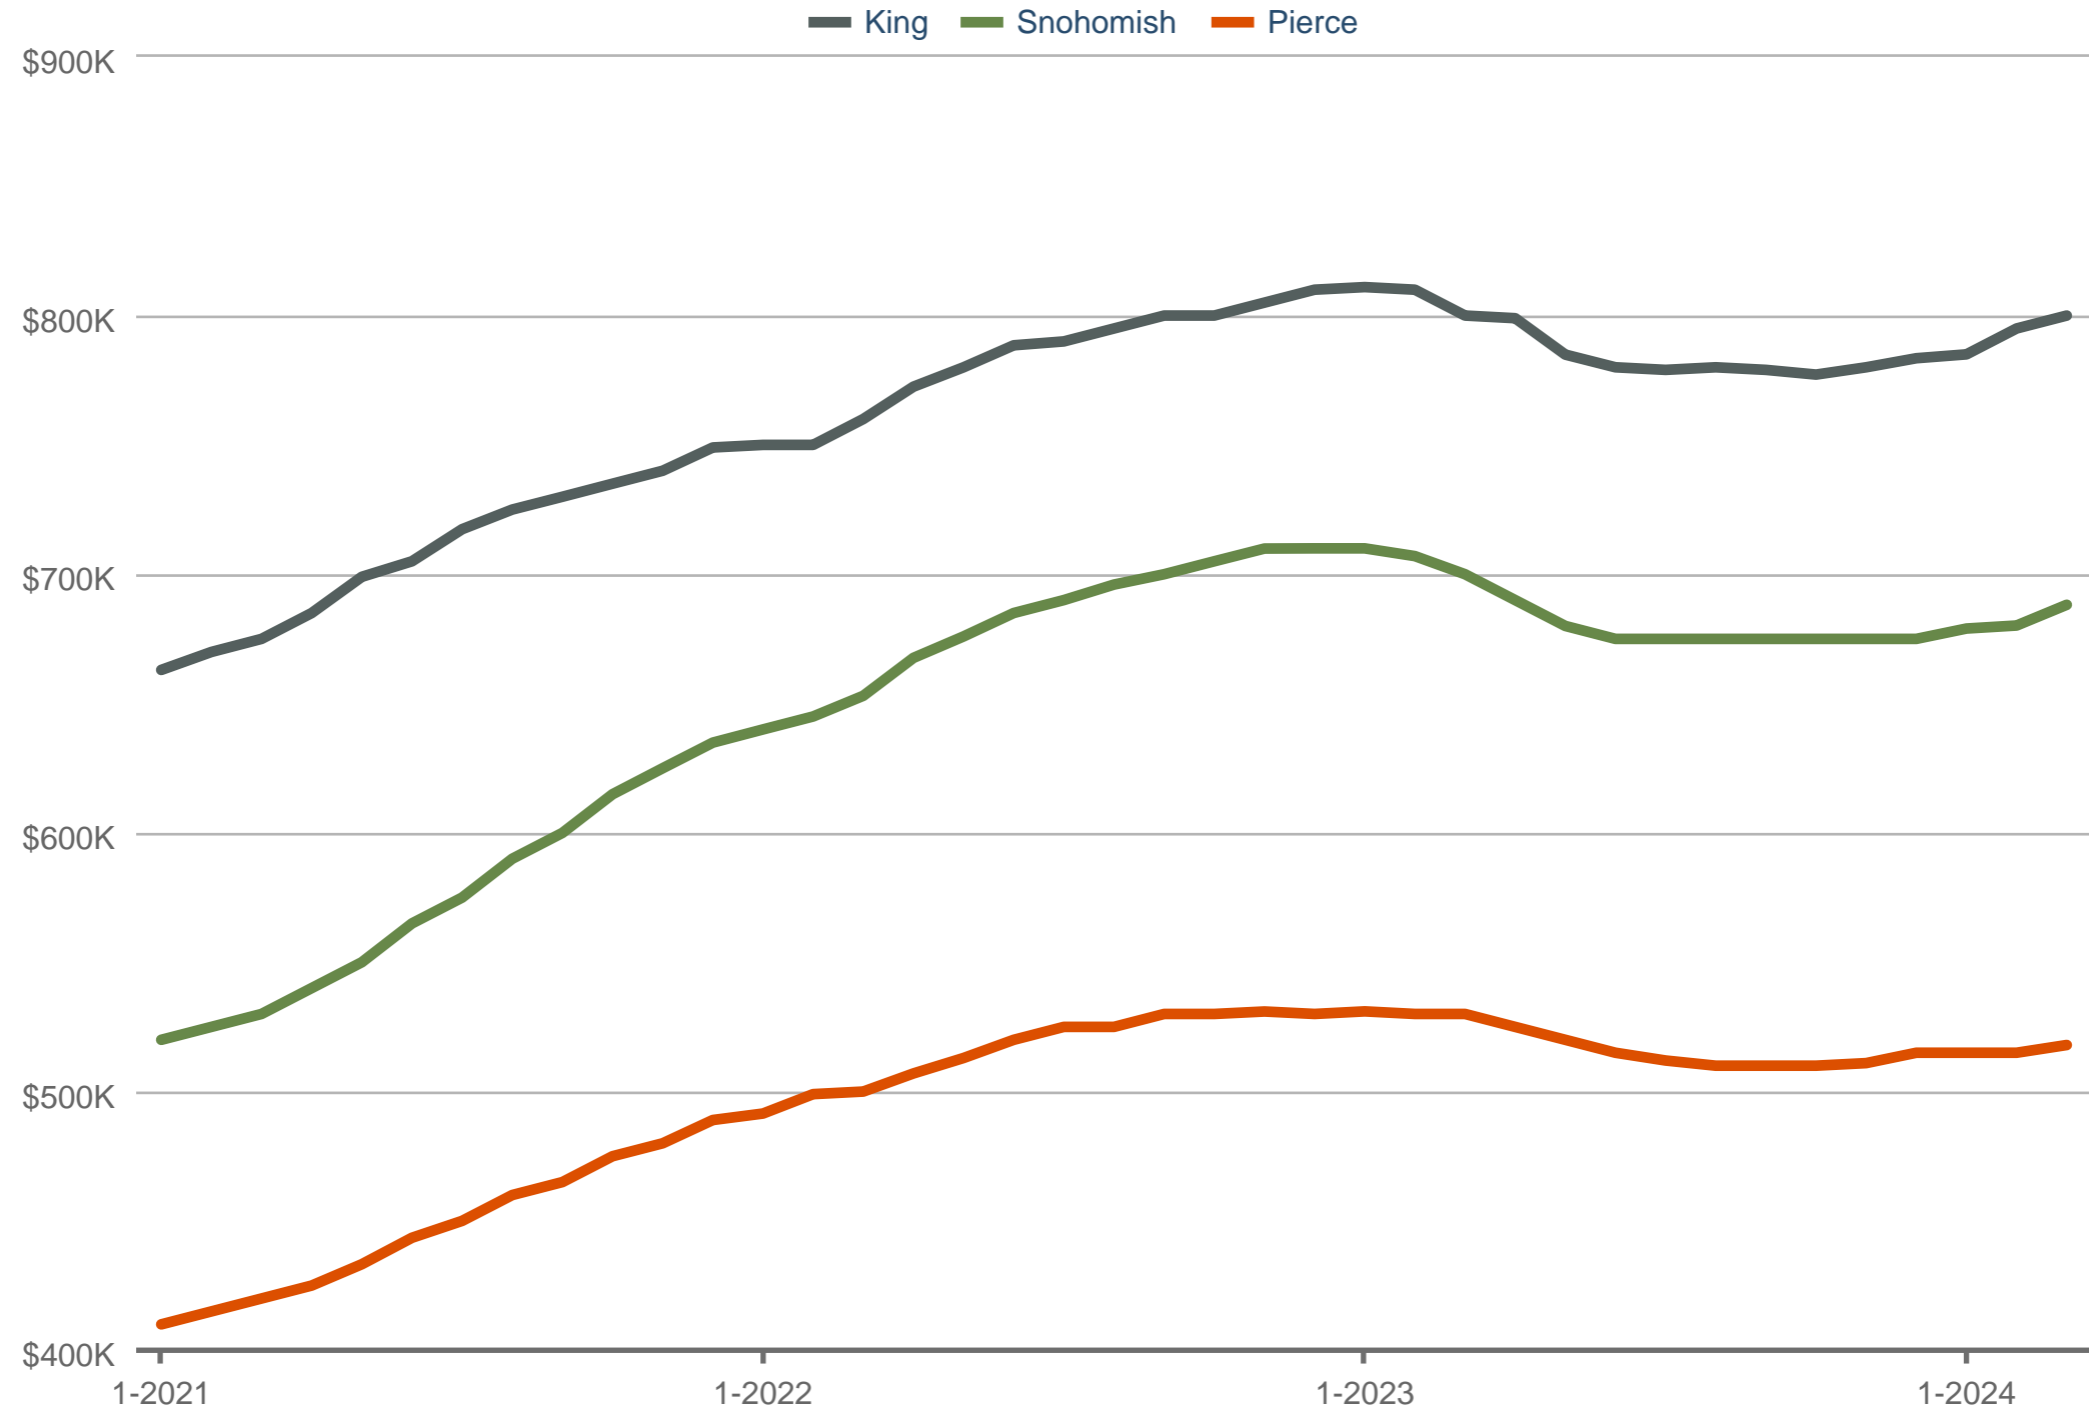

Median Sales Price

King & Snohomish & Pierce

Each data point is 12 months of activity. Data is from April 25, 2024.