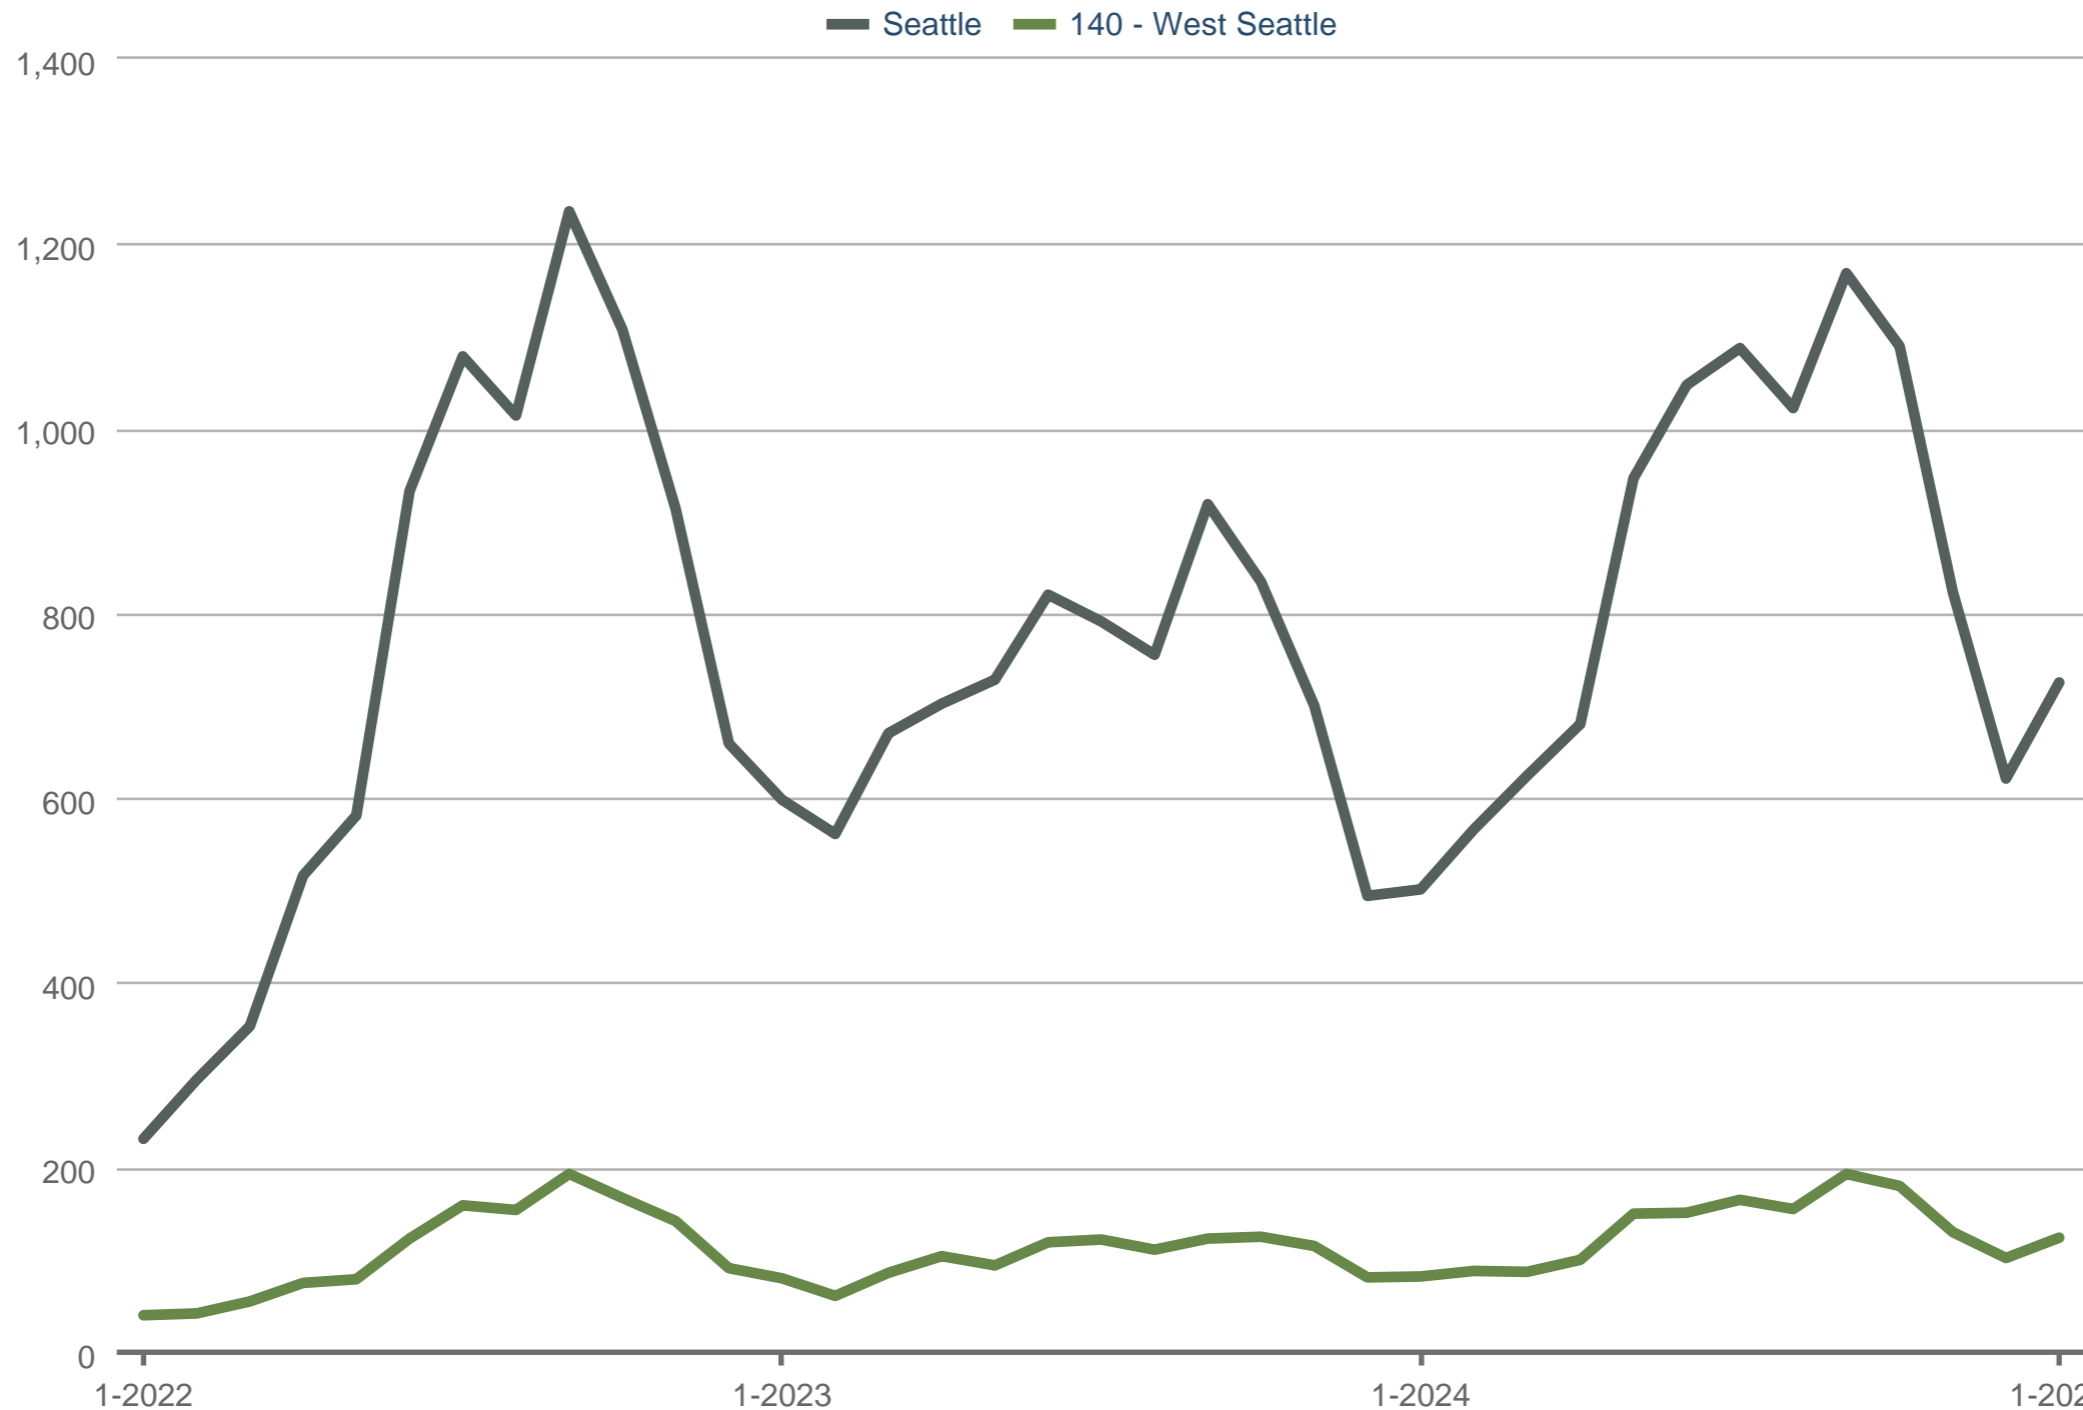

Homes for Sale

Seattle & 140 - West Seattle: Residential

Each data point is one month of activity. Data is from February 7, 2025.