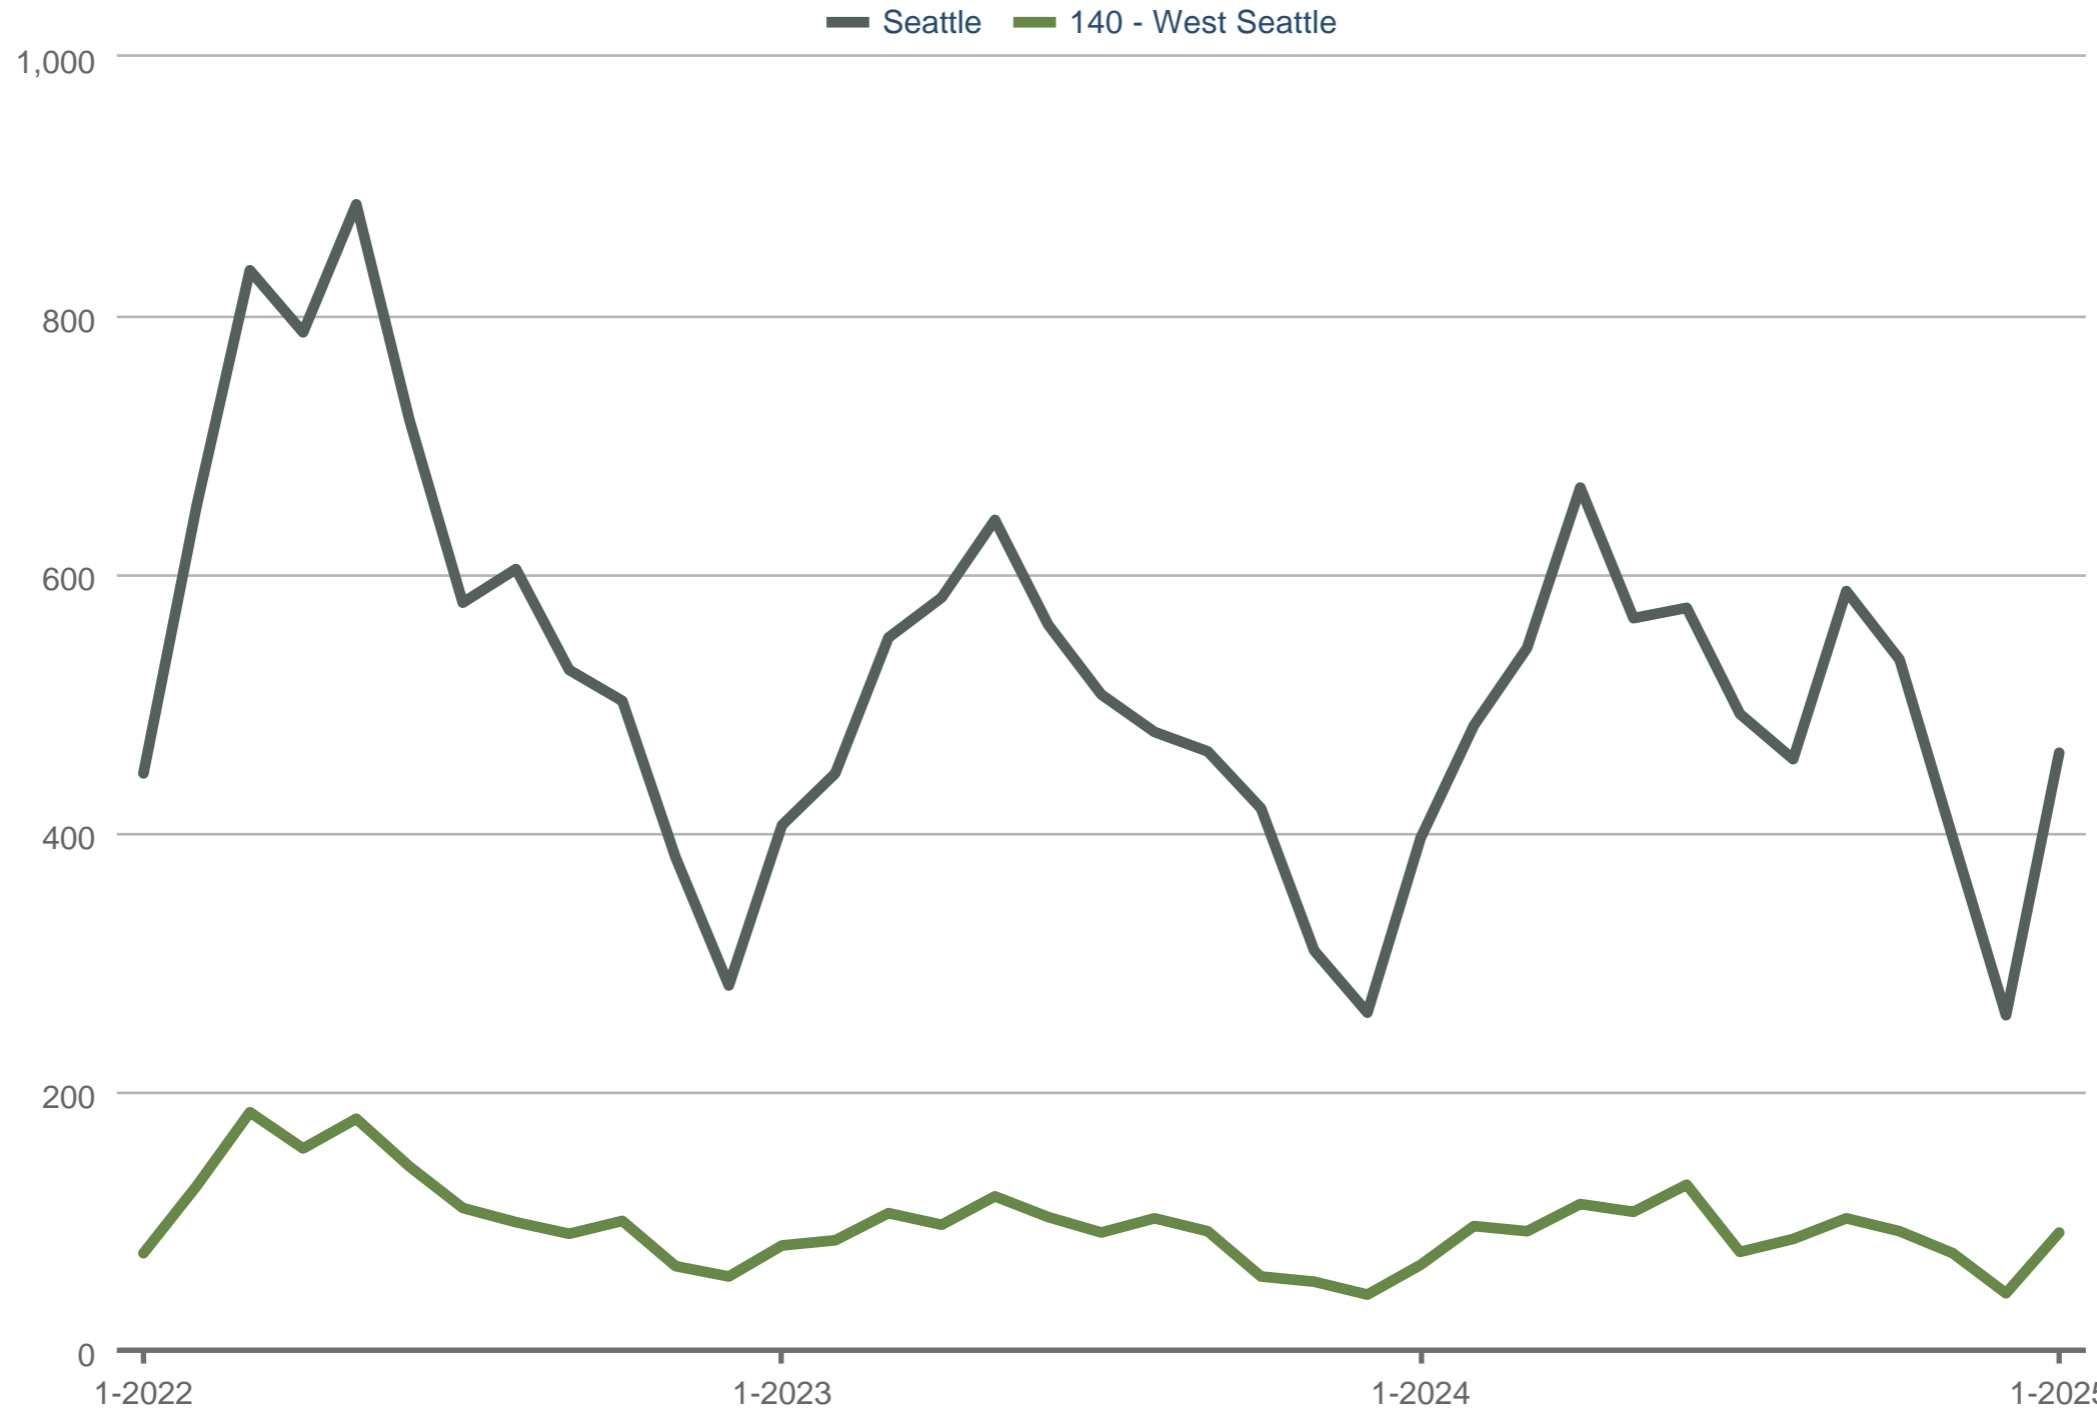

Pending Sales

Seattle & 140 - West Seattle: Residential

Each data point is one month of activity. Data is from February 7, 2025.