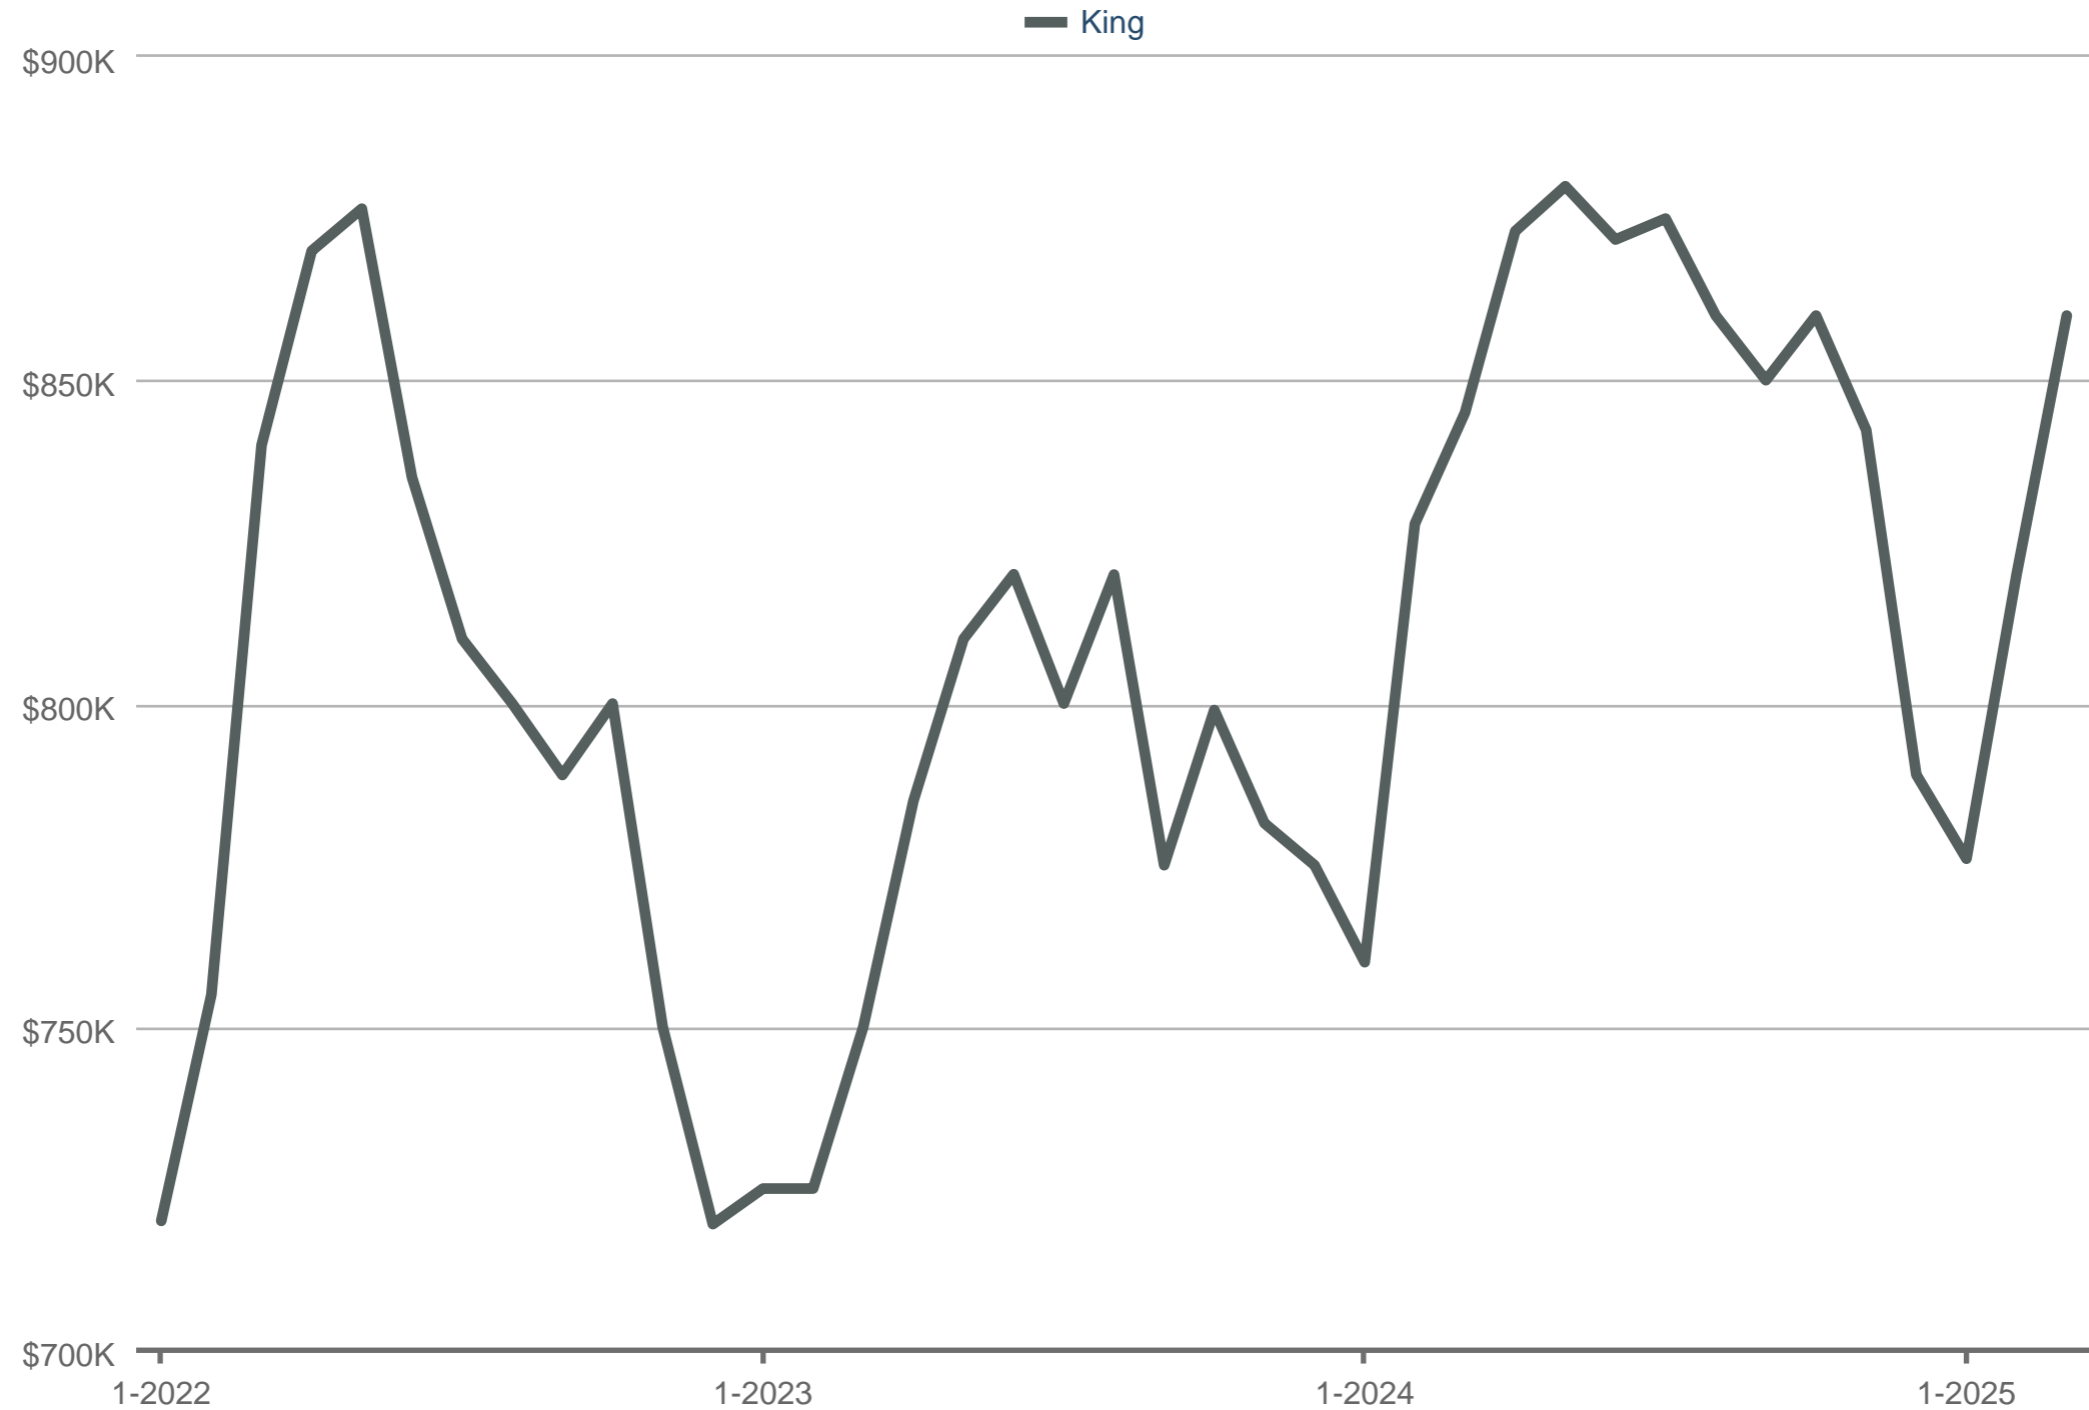

Median Sales Price

King

Each data point is one month of activity. Data is from April 3, 2025.